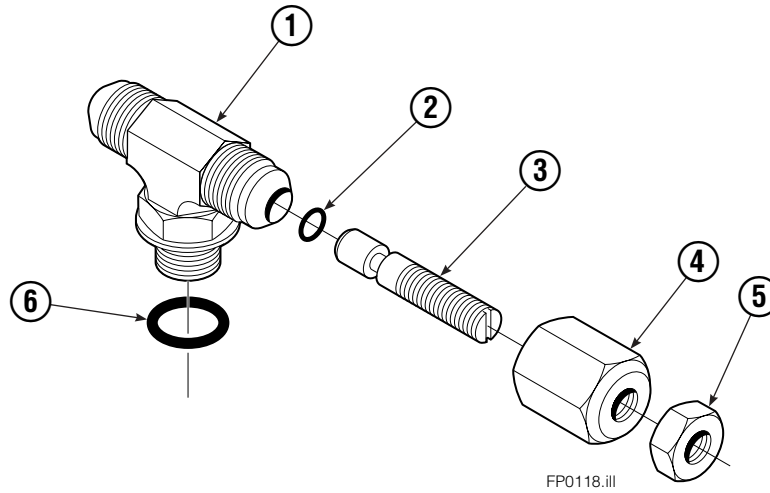

Restrictor Fitting

FP0118.ill

REF	QTY	PART NO.	DESCRIPTION
		617487	Restrictor Assembly
1	1	617486	Tee
2	1	2698	O-Ring
3	1	11100	Setscrew
4	1	11099	Cap
5	1	5715	Jam Nut
6	1	2840	O-Ring