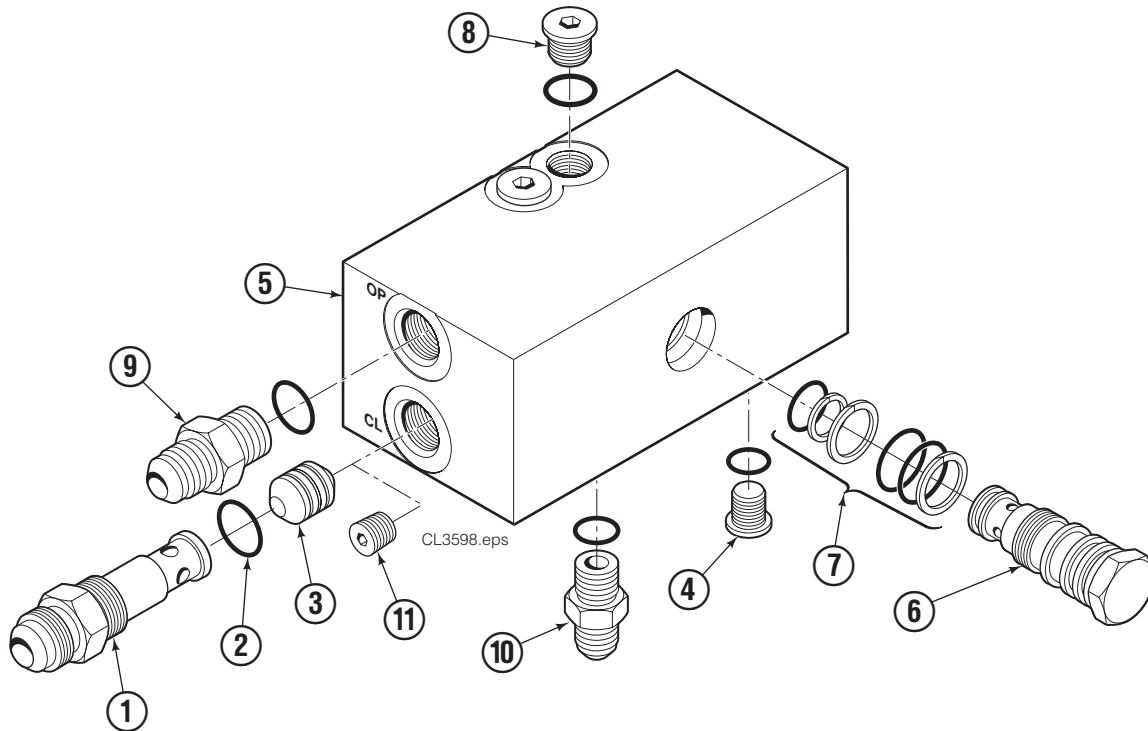

Check Valve

REF	QTY	PART NO.	DESCRIPTION
		6133755	Check Valve – Non-Sideshifting
1	1	667490	Special Fitting
2	1	2841	O-Ring ●
3	1	667471	Spool
4	3	609455	Fitting, 5
5	1	6133756	Valve Body
6	1	678270	Check Valve – VPO
7	1	661347	Cartridge Service Kit ●
8	2	604510	Fitting, 6
9	1	601377	Fitting, 8-8
10	4	604511	Fitting, 6-6
11	1	676343	Regeneration Elimination Kit
		668864	Valve Service Kit

● Included in Service Kit 668864.