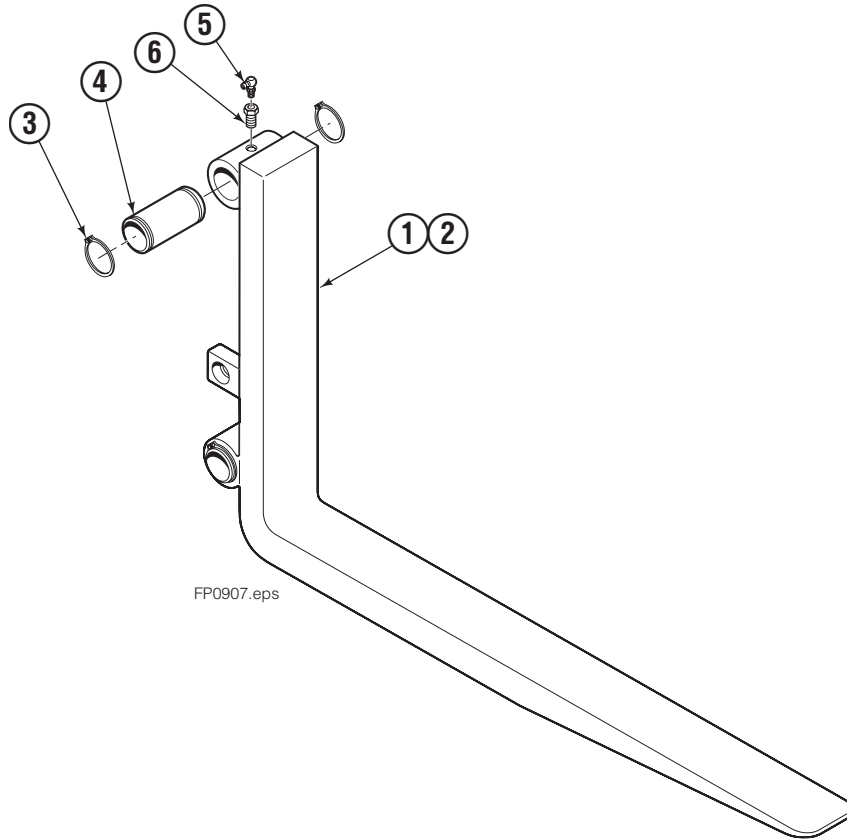

Fork Group

120C			
REF	QTY	PART NO.	DESCRIPTION
		214463	Fork Group, 48 in.
1	1	840211	Fork – LH
2	1	840206	Fork – RH
3	8	7223	Retaining Ring
4	4	828468	Bushing
5	1	7412	◆ Grease Fitting
6	1	844135	◆ Adapter
	4	828471	Lube Fitting

◆ Included in Lube Fitting 828471.

Reference: S-8622, S-8625.