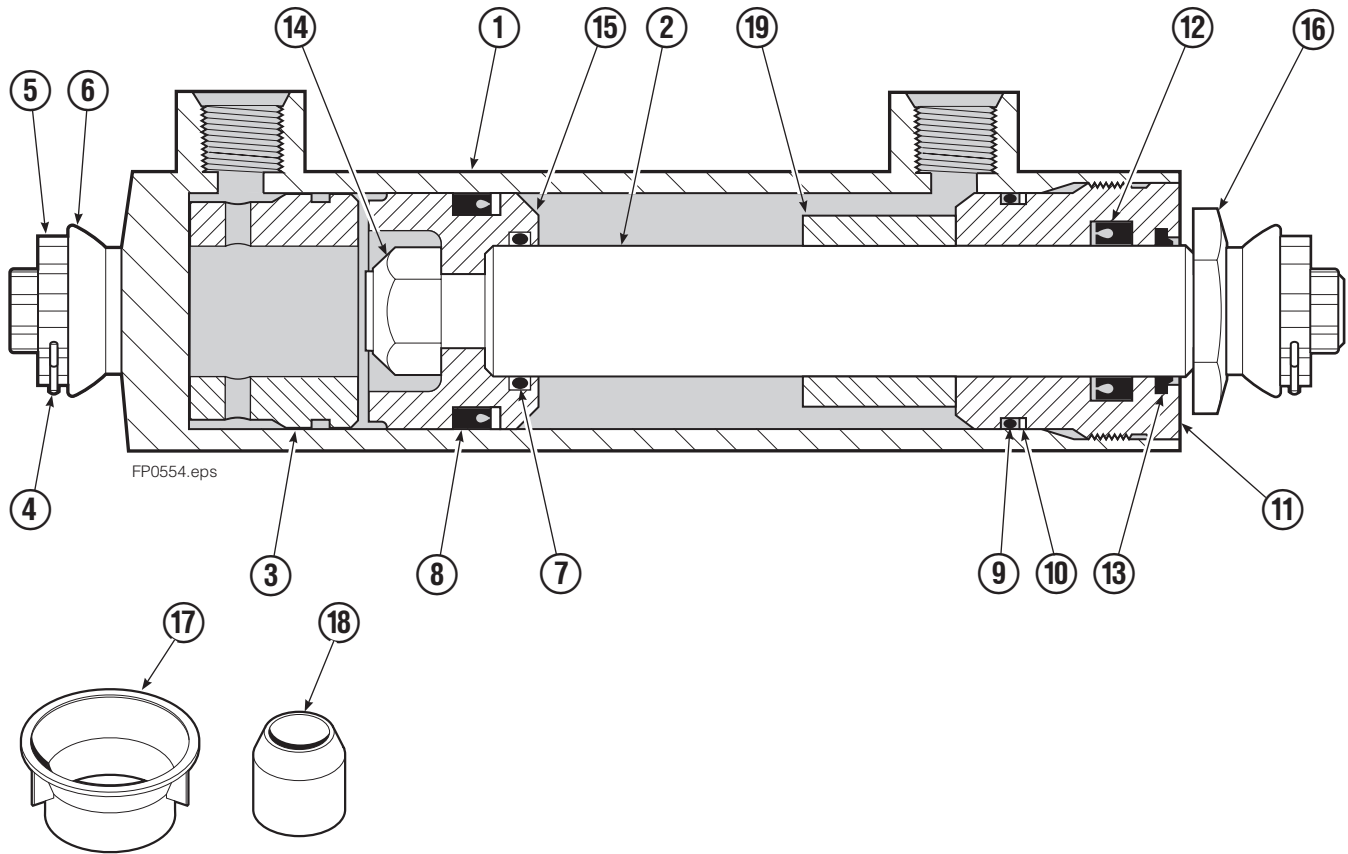

Cylinder Assembly

REF	QTY	PART NO.	DESCRIPTION
		383027	Cylinder Assembly
1	1	584457	Shell
2	1	584458	Rod
3	1	—	Spacer (S-20092)
4	2	6511	■ Cotter Pin
5	2	667667	■ Nut Retainer
6	2	667668	■ Nut
7	1	2722	◆ O-Ring
8	1	662457	◆ Seal
9	1	2791	◆ O-Ring
10	1	615134	◆ Back-Up Ring
11	1	667675	Retainer
12	1	662451	◆ Seal
13	1	564930	◆ Wiper
14	1	561012	Nut
15	1	558402	Piston
16	1	667676	Washer
17	1	671049	◆ Seal Loader, Piston
18	1	671052	◆ Seal Loader, Retainer
19	1	829237	Spacer (S-7645)
		667723	Service Kit

■ Included in Nut Service Kit 668925.

◆ Included in Service Kit 667723.

Reference: S-5564, S-5565.