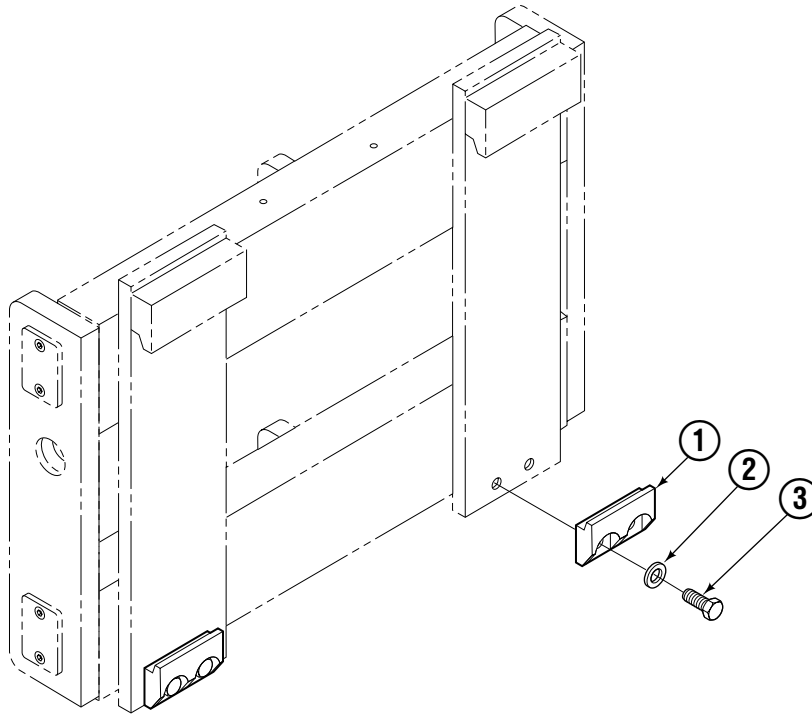

Bolt-On Mounting Group Class IV

FP0223.iii

120C/150C			
REF	QTY	PART NO.	DESCRIPTION
		384234	Mounting Group
1	2	679832	Lower Hook
2	4	670692	Washer, .812
3	4	768579	Capscrew, M20 x 45