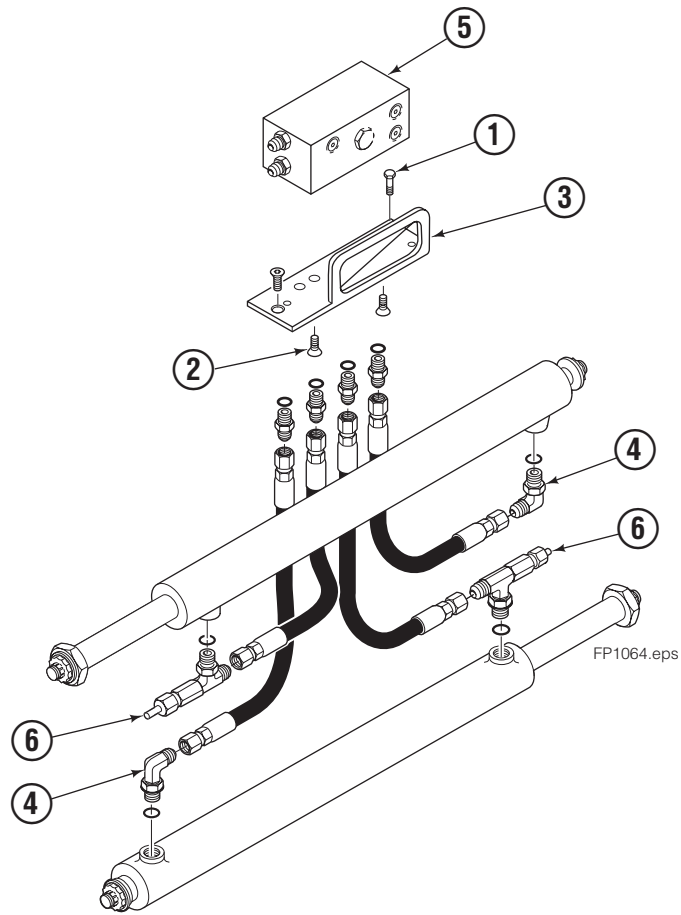

# Frame Group

FP0664.ill

120C							
REF	QTY	PART NO.	DESCRIPTION	REF	QTY	PART NO.	DESCRIPTION
		214433	Frame Group	5	2	7961	Roll Pin - Outer
1	1	840225	Frame - 60 in.	6	2	830774	◆ End Cover
2	2	830826	Shaft	7	4	4771	◆ Capscrew, 1/2 x 1.00
3	2	383027	Cylinder ▲			381520	Hydraulic Group ●
4	2	7882	Roll Pin - Inner			384630	Hose Group ●

# Cylinder Assembly

REF	QTY	PART NO.	DESCRIPTION
		383027	Cylinder Assembly
1	1	584457	Shell
2	1	584458	Rod
3	1	—	Spacer (S-20092)
4	2	6511	■ Cotter Pin
5	2	667667	■ Nut Retainer
6	2	667668	■ Nut
7	1	2722	◆ O-Ring
8	1	662457	◆ Seal
9	1	2791	◆ O-Ring
10	1	615134	◆ Back-Up Ring
11	1	667675	Retainer
12	1	662451	◆ Seal
13	1	564930	◆ Wiper
14	1	561012	Nut
15	1	558402	Piston
16	1	667676	Washer
17	1	671049	◆ Seal Loader, Piston
18	1	671052	◆ Seal Loader, Retainer
19	1	829237	Spacer (S-7645)
		667723	Service Kit

# Hose Group

REF	QTY	PART NO.	DESCRIPTION
		384630	Hose Group
1	1	686573	Hose, 60.75 in.
2	1	209535	Hose, 37.00 in.
3	1	209535	Hose, 37.00 in.
4	1	686573	Hose, 60.75 in.

Reference: S-8704.

# Hydraulic Valve Group

REF	QTY	PART NO.	DESCRIPTION
		381520	Hydraulic Valve Group (R3)
1	1	643524	Capscrew, .375 x .750 GR8
2	3	4750	Capscrew, .375 x .750
3	1	844137	Bracket
4	2	601676	Fitting-90, 6-6
5	1	6133755	Valve Assembly ◆
6	2	617487	Restrictor Fitting Tee ■