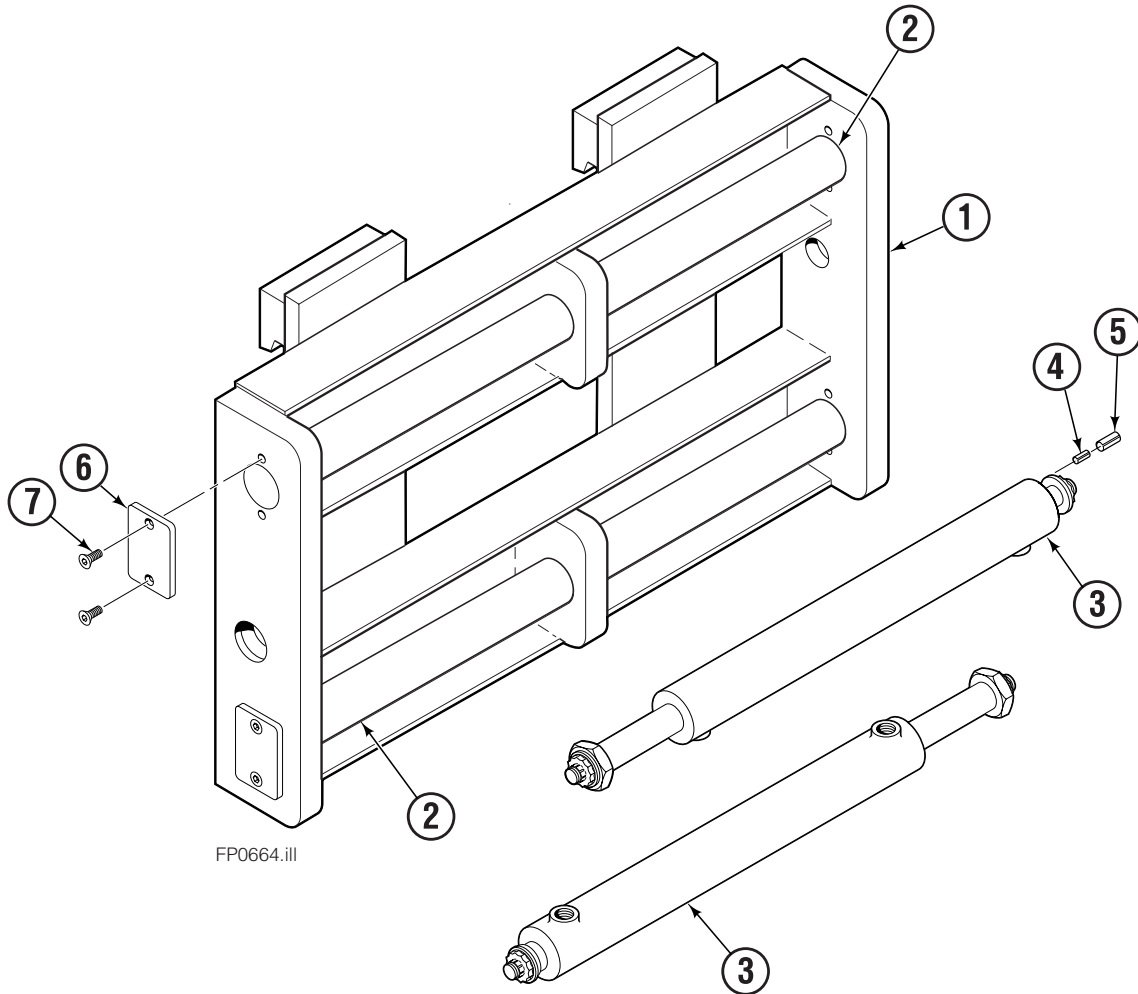

# Frame Group

FP0664.ill

120C							
REF	QTY	PART NO.	DESCRIPTION	REF	QTY	PART NO.	DESCRIPTION
		214433	Frame Group	5	2	7961	Roll Pin - Outer
1	1	840225	Frame - 60 in.	6	2	830774	◆ End Cover
2	2	830826	Shaft	7	4	4771	◆ Capscrew, 1/2 x 1.00
3	2	383027	Cylinder ▲			381520	Hydraulic Group ●
4	2	7882	Roll Pin - Inner			384630	Hose Group ●