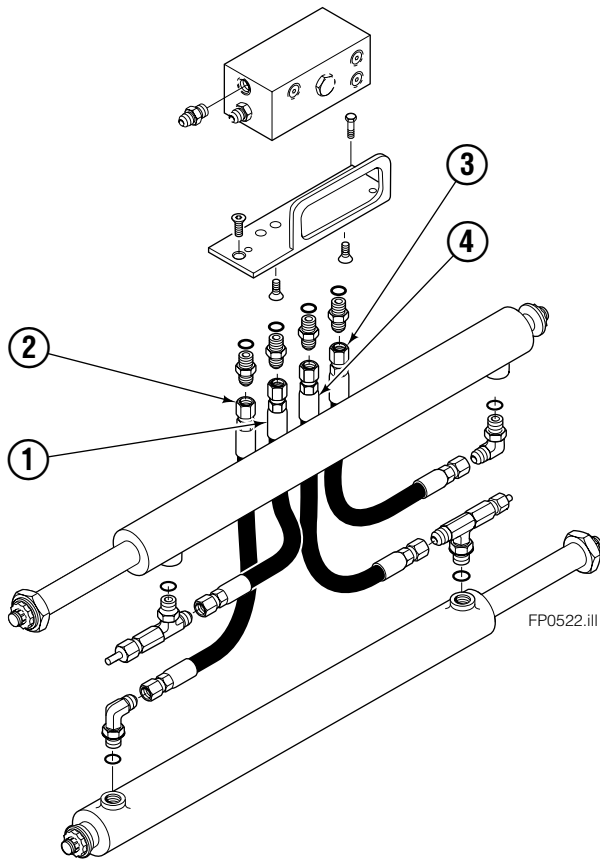

# Frame Group

FP0664.ill

120C							
REF	QTY	PART NO.	DESCRIPTION	REF	QTY	PART NO.	DESCRIPTION
		214433	Frame Group	5	2	7961	Roll Pin - Outer
1	1	840225	Frame - 60 in.	6	2	830774	◆ End Cover
2	2	830826	Shaft	7	4	4771	◆ Capscrew, 1/2 x 1.00
3	2	383027	Cylinder ▲			381520	Hydraulic Group ●
4	2	7882	Roll Pin - Inner			384630	Hose Group ●

# Cylinder Assembly

REF	QTY	PART NO.	DESCRIPTION
		383027	Cylinder Assembly
1	1	584457	Shell
2	1	584458	Rod
3	1	—	Spacer (S-20092)
4	2	6511	■ Cotter Pin
5	2	667667	■ Nut Retainer
6	2	667668	■ Nut
7	1	2722	◆ O-Ring
8	1	662457	◆ Seal
9	1	2791	◆ O-Ring
10	1	615134	◆ Back-Up Ring
11	1	667675	Retainer
12	1	662451	◆ Seal
13	1	564930	◆ Wiper
14	1	561012	Nut
15	1	558402	Piston
16	1	667676	Washer
17	1	671049	◆ Seal Loader, Piston
18	1	671052	◆ Seal Loader, Retainer
19	1	829237	Spacer (S-7645)
		667723	Service Kit

# Hose Group

REF	QTY	PART NO.	DESCRIPTION
		384630	Hose Group
1	1	686573	Hose, 60.75 in.
2	1	209535	Hose, 37.00 in.
3	1	209535	Hose, 37.00 in.
4	1	686573	Hose, 60.75 in.

Reference: S-8704.

# Hydraulic Valve Group

REF	QTY	PART NO.	DESCRIPTION
		381520	Hydraulic Valve Group (R3)
1	1	643524	Capscrew, .375 x .750 GR8
2	3	4750	Capscrew, .375 x .750
3	1	844137	Bracket
4	2	601676	Fitting-90, 6-6
5	1	6133755	Valve Assembly ◆
6	2	617487	Restrictor Fitting Tee ■