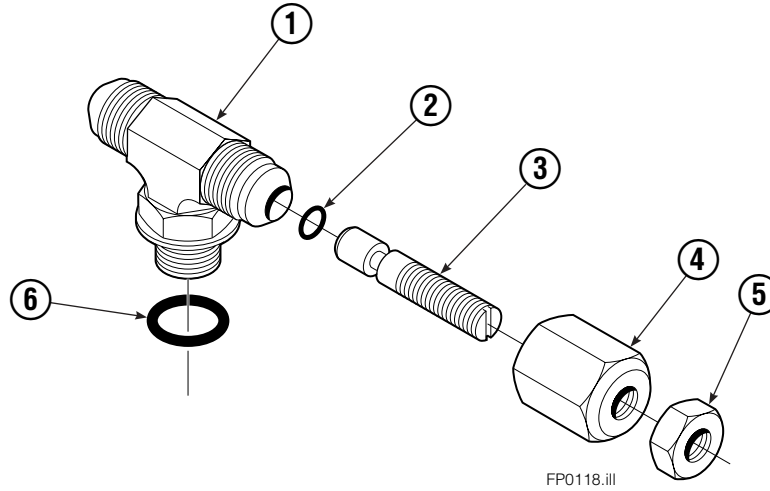

Restrictor Fitting

FP0118.ill

REF	QTY	PART NO.	DESCRIPTION
		617487	Restrictor Assembly
1	1	617486	Tee
2	1	2698	O-Ring
3	1	11100	Setscrew
4	1	11099	Cap
5	1	5715	Jam Nut
6	1	2840	O-Ring