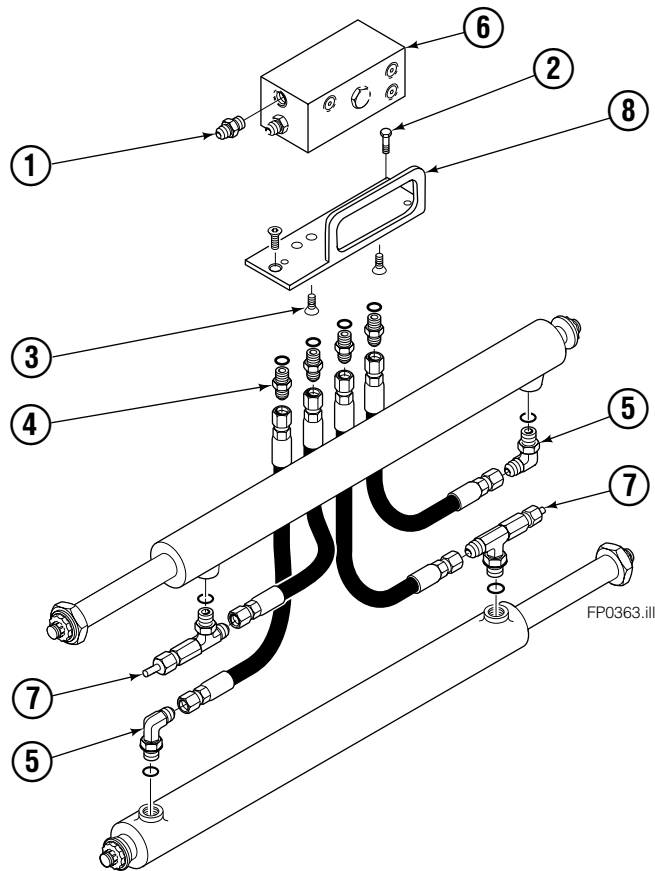

# Frame Group

FP0664.ill

120C/150C							
REF	QTY	PART NO.	DESCRIPTION	REF	QTY	PART NO.	DESCRIPTION
		214434	Frame Group	5	2	7961	Roll Pin - Outer
1	1	840249	Frame - 72 in.	6	2	830774	◆ End Cover
2	2	830837	Shaft	7	4	4771	◆ Capscrew, 1/2 x 1.00
3	2	384150	Cylinder ▲			381520	Hydraulic Group ●
4	2	7882	Roll Pin - Inner			384642	Hose Group ●

# Cylinder

150C			
REF	QTY	PART NO.	DESCRIPTION
		384150	Cylinder Assembly
1	2	6511	■ Cotter Pin
2	2	667667	■ Retainer
3	2	667668	■ Nut
4	1	584428	Shell
5	1	558402	Piston
6	1	2722	▲ O-Ring
7	1	557376	▲ Seal
8	1	2791	▲ O-Ring
9	1	615134	▲ Back-Up Ring
10	1	667675	Retainer
11	1	662451	▲ Seal
12	1	638246	▲ Nylon Ring
13	1	628047	▲ Wiper
14	1	561012	Nut
15	1	564954	Rod
16	1	667676	Washer
17	1	829238	Spacer
18	1	671049	▲ Seal Loader, Piston
19	1	671052	▲ Seal Loader, Retainer
		667723	Service Kit

# Hydraulic Valve Group

100C/120C			
REF	QTY	PART NO.	DESCRIPTION
		381520	Hydraulic Valve Group
1	1	601377	Fitting, 8-8
2	1	643524	Capscrew, .375x.750, GR8
3	3	4750	Capscrew, .375x.750
4	4	611288	Fitting, 6-8
5	2	601676	Fitting-90, 6-6
6	1	668861	Valve Assembly ▲
7	2	617487	Restrictor Fitting Tee ■
8	1	844137	Bracket

▲ See Valve Assembly page for parts breakdown.

■ See Restrictor Fitting Tee page for parts breakdown.