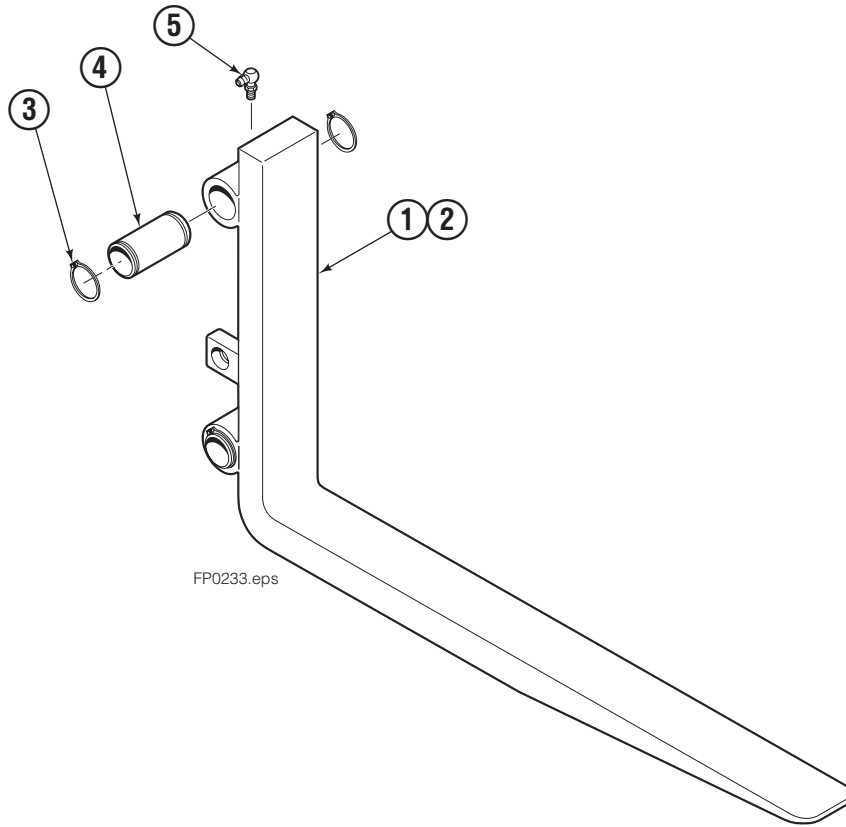

Fork Group

FP0233.eps

150C			
REF	QTY	PART NO.	DESCRIPTION
		214437	Fork Group
1	1	840240	Fork - LH
2	1	840235	Fork - RH
3	8	7223	Retaining Ring
4	4	828468	Bushing
5	4	828471	Lube Fitting