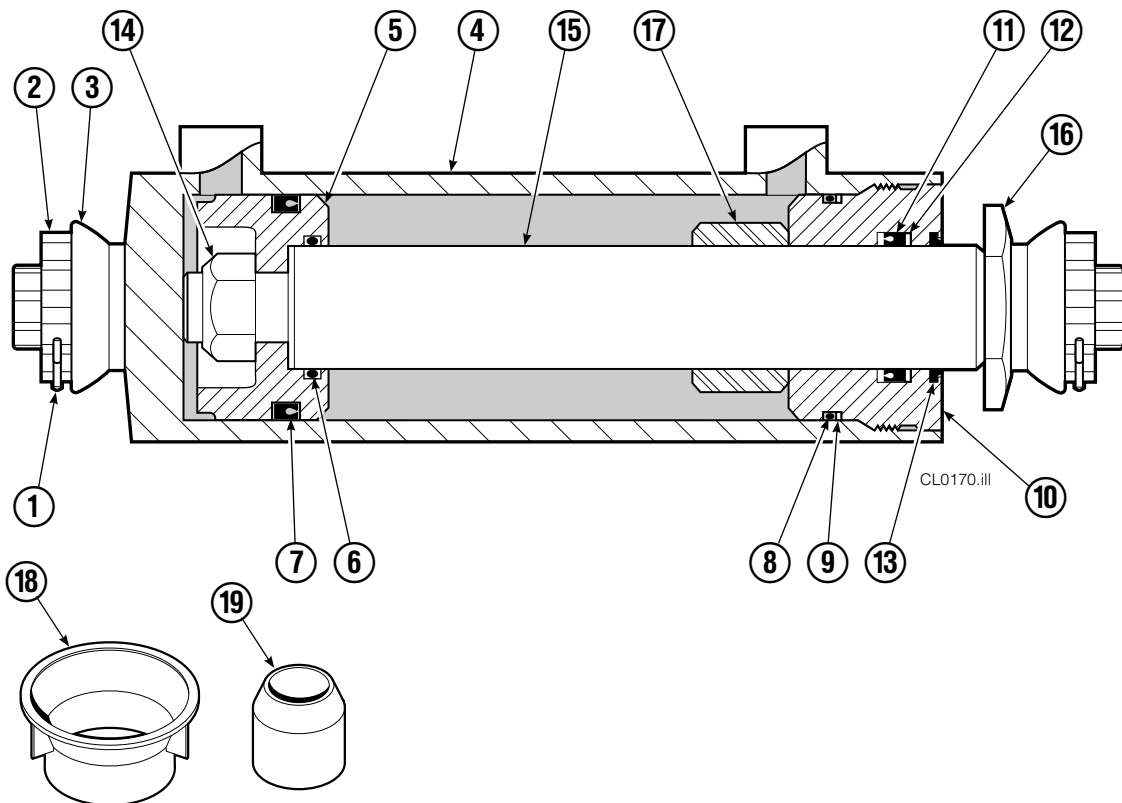

# Frame Group

FP0664.ill

120C/150C							
REF	QTY	PART NO.	DESCRIPTION	REF	QTY	PART NO.	DESCRIPTION
		214434	Frame Group	5	2	7961	Roll Pin - Outer
1	1	840249	Frame - 72 in.	6	2	830774	◆ End Cover
2	2	830837	Shaft	7	4	4771	◆ Capscrew, 1/2 x 1.00
3	2	384150	Cylinder ▲			381520	Hydraulic Group ●
4	2	7882	Roll Pin - Inner			384642	Hose Group ●

# Cylinder

150C			
REF	QTY	PART NO.	DESCRIPTION
		384150	Cylinder Assembly
1	2	6511	■ Cotter Pin
2	2	667667	■ Retainer
3	2	667668	■ Nut
4	1	584428	Shell
5	1	558402	Piston
6	1	2722	▲ O-Ring
7	1	557376	▲ Seal
8	1	2791	▲ O-Ring
9	1	615134	▲ Back-Up Ring
10	1	667675	Retainer
11	1	662451	▲ Seal
12	1	638246	▲ Nylon Ring
13	1	628047	▲ Wiper
14	1	561012	Nut
15	1	564954	Rod
16	1	667676	Washer
17	1	829238	Spacer
18	1	671049	▲ Seal Loader, Piston
19	1	671052	▲ Seal Loader, Retainer
		667723	Service Kit