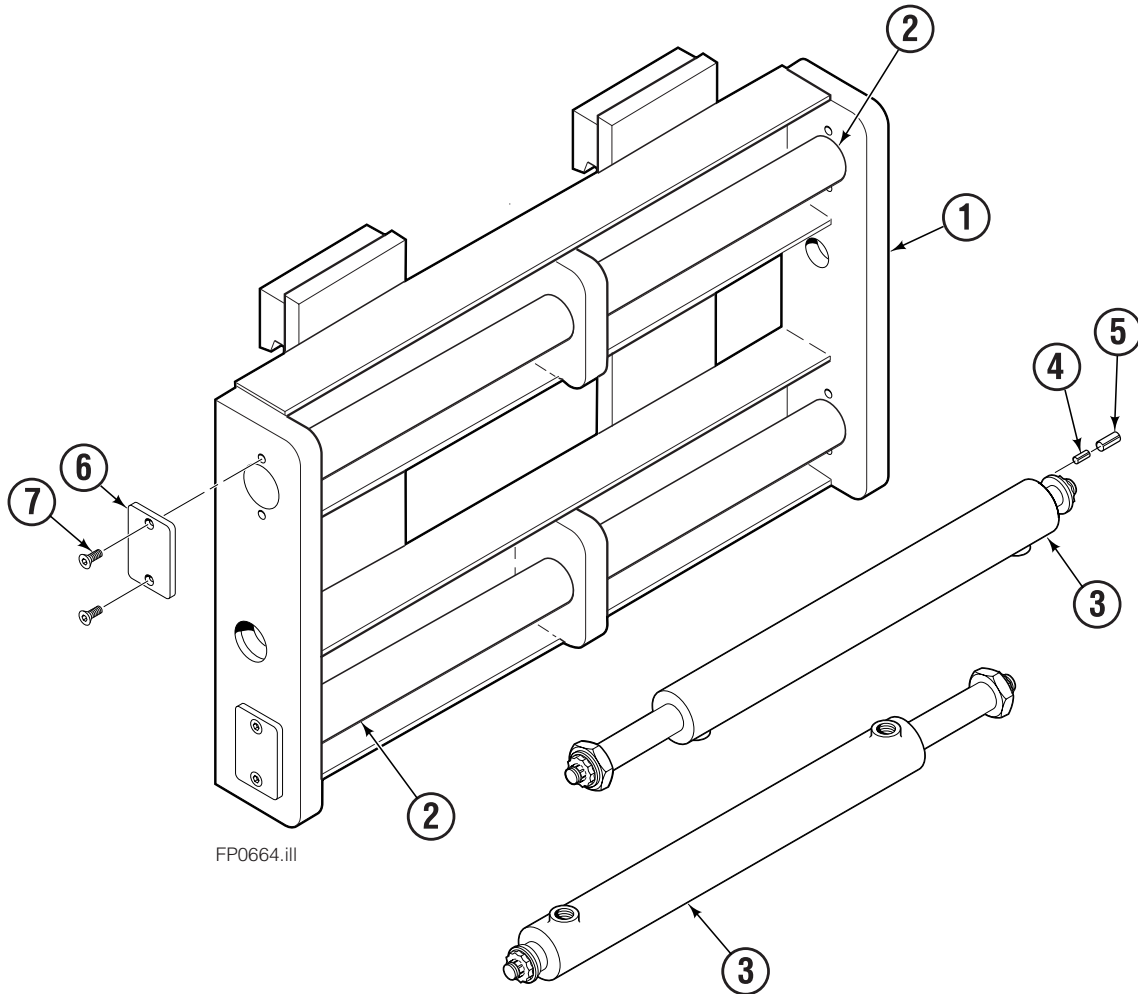

# Frame Group

FP0664.ill

120C/150C							
REF	QTY	PART NO.	DESCRIPTION	REF	QTY	PART NO.	DESCRIPTION
		214434	Frame Group	5	2	7961	Roll Pin - Outer
1	1	840249	Frame - 72 in.	6	2	830774	◆ End Cover
2	2	830837	Shaft	7	4	4771	◆ Capscrew, 1/2 x 1.00
3	2	384150	Cylinder ▲			381520	Hydraulic Group ●
4	2	7882	Roll Pin - Inner			384642	Hose Group ●