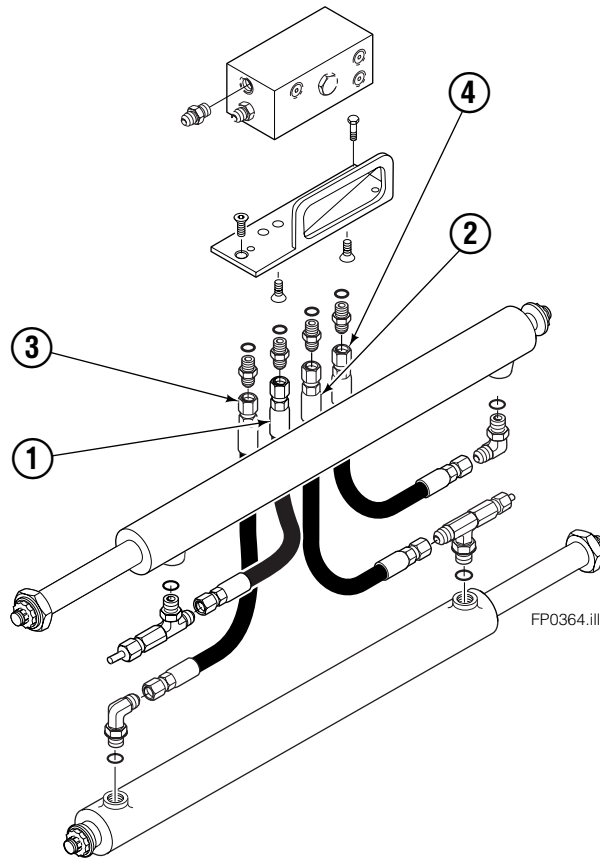

Hose Group

120C/150C			
REF	QTY	PART NO.	DESCRIPTION
		384642	Hose Group
1	1	675057	Hose, 43.50 in.
2	1	675057	Hose, 43.50 in.
3	1	201264	Hose, 67.00 in.
4	1	201264	Hose, 67.00 in.