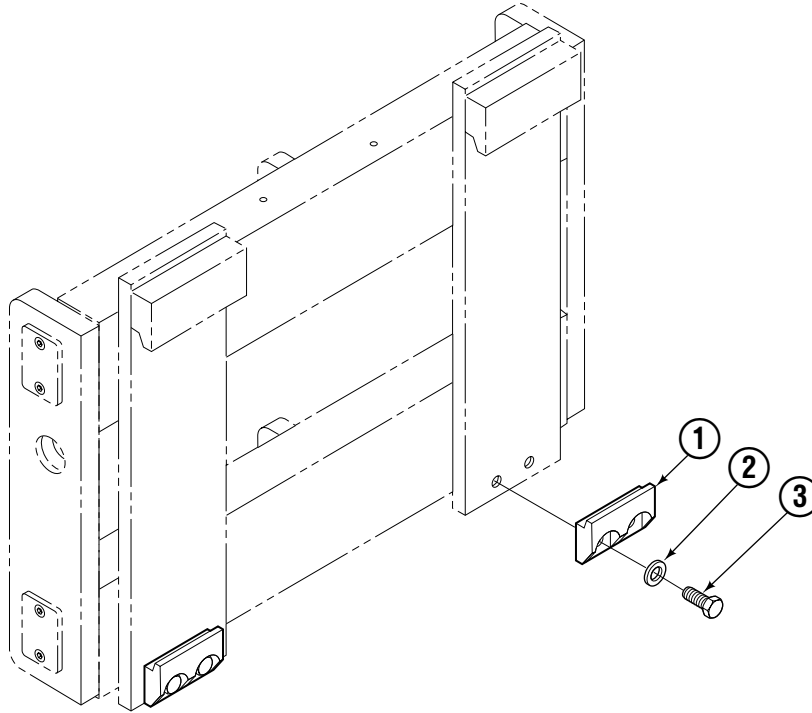

Bolt-On Mounting Group Class IV

FP0223.iii

120C/150C			
REF	QTY	PART NO.	DESCRIPTION
		384234	Mounting Group
1	2	679832	Lower Hook
2	4	670692	Washer, .812
3	4	768579	Capscrew, M20 x 45