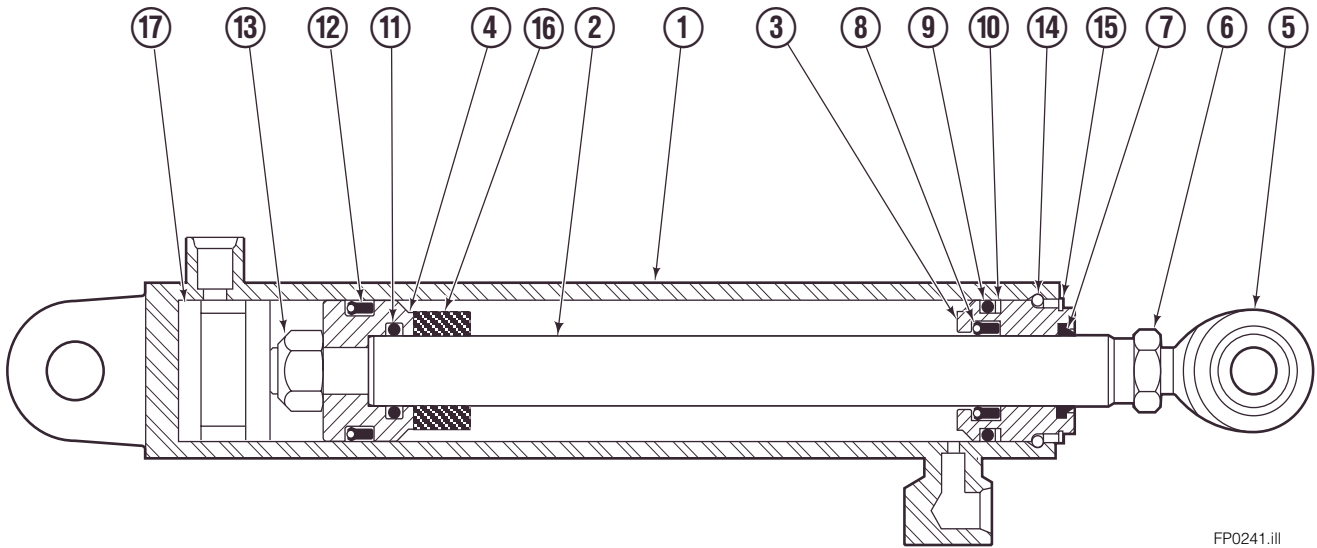

● Includes items 1 through 6.

□ Includes items 7 through 26.

◆ See Cylinder page for parts breakdown.

■ Included in Flow Control Group 206921.

Reference: S-5981, S-3990.

Left Hand Cylinder

FP0241.ill

55F			
REF	QTY	PART NO.	DESCRIPTION
		3000233	Cylinder Assembly
1	1	564169	Shell
2	1	564185	Rod
3	1	685664	Retainer
4	1	685665	Piston
5	1	564193	Rod End
6	1	5718	Nut
7	1	636850	● Rod Wiper
8	1	646540	● Rod Seal
9	1	2718	● O-Ring
10	1	615122	● Back-up Ring
11	1	2710	● O-Ring
12	1	663728	● Piston Seal
13	1	563462	Piston Nut
14	1	563916	Retaining Ring
15	1	3137	Snap Ring
16	1	398775	Spacer
17	1	—	Spacer
		684827	Service Kit