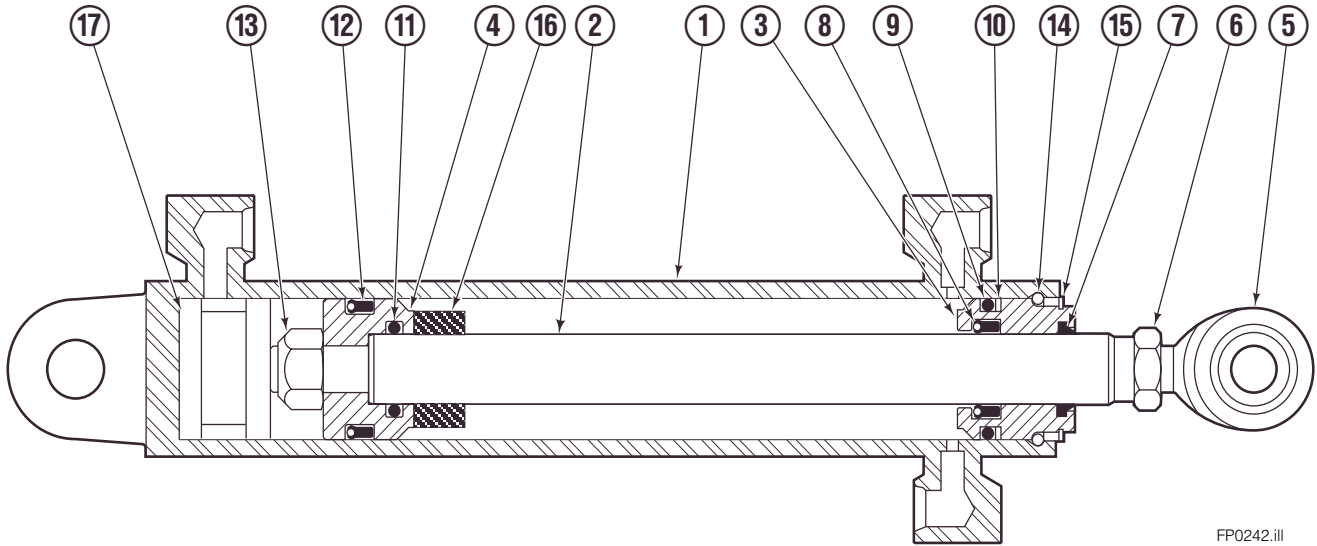

Right Hand Cylinder

FP0242.ill

55F			
REF	QTY	PART NO.	DESCRIPTION
		3000231	Cylinder Assembly
1	1	564177	Shell
2	1	564185	Rod
3	1	685664	Retainer
4	1	685665	Piston
5	1	564193	Rod End
6	1	5718	Nut
7	1	636850	● Rod Wiper
8	1	646540	● Rod Seal
9	1	2718	● O-Ring
10	1	615122	● Back-up Ring
11	1	2710	● O-Ring
12	1	663728	● Piston Seal
13	1	563462	Piston Nut
14	1	563916	Retaining Ring
15	1	3137	Snap Ring
16	1	398775	Spacer
17	1	—	Spacer
		684827	Service Kit

● Included in Service Kit 684827.

Reference: S-6138, S-6139.