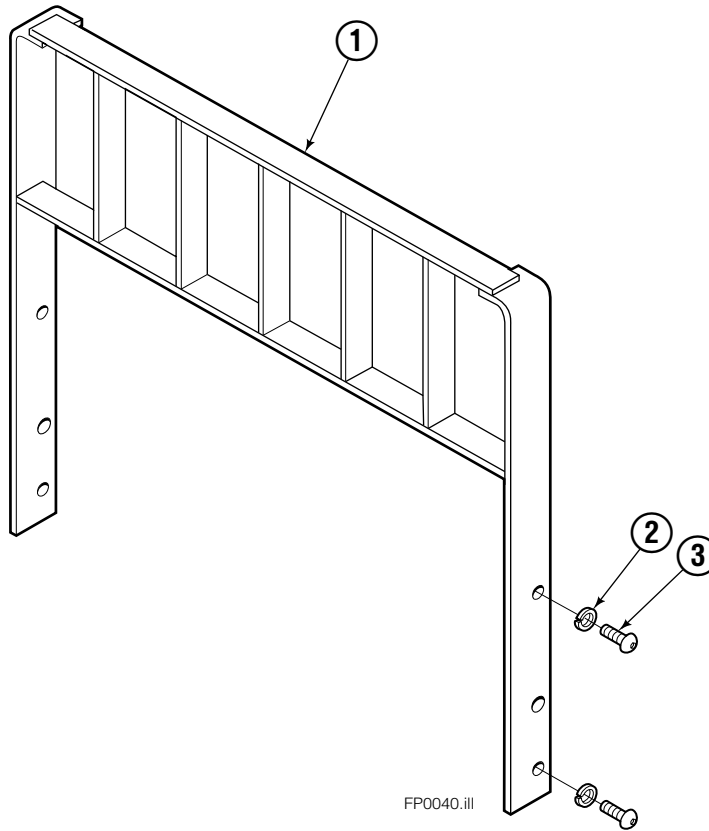

Backrest

55F			
REF	QTY	PART NO.	DESCRIPTION
1	1	207131	Backrest – 41"x48" ■
2	4	684586	Lockwasher
3	4	200173	Capscrew

■ Width x Height.

Reference: S-3979.

Do you have questions you need answered right now? Call your nearest Cascade Parts Department. Visit us online at www.cascorp.com