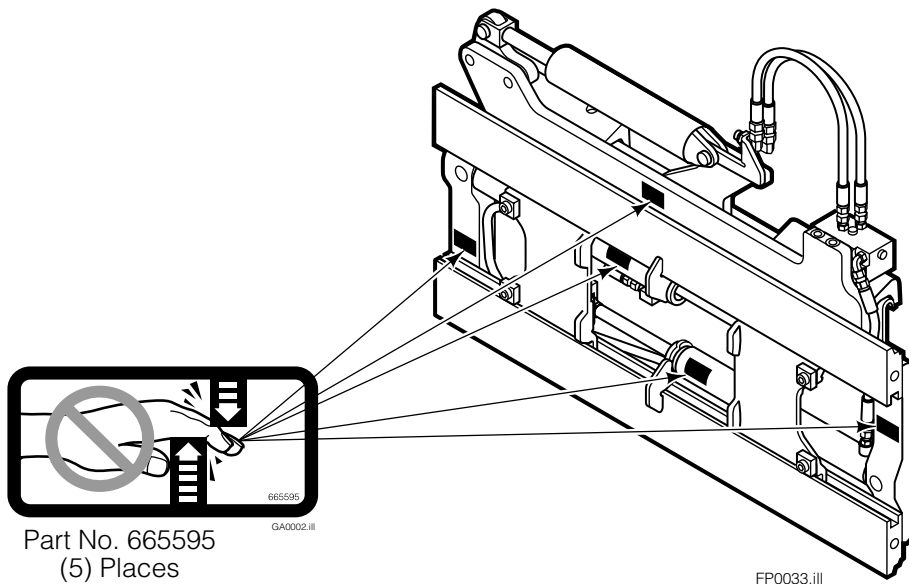

Safety Decals

Mounting Group Sideshifting

Reference:
BC-101
SK-5981
Mtg: 2S-3988
Frame: 4S-3972

55F							
REF	QTY	PART NO.	DESCRIPTION	REF	QTY	PART NO.	DESCRIPTION
		207327	Sideshifting Mounting ●	10	4	667225	Washer
1	1	395316	Frame	11	6	766154	Capscrew, M16x2,0x40-8.8
2	1	207185	Anchor Bracket	12	4	678990	Nut
3	2	601676	Fitting, 6-6	13	1	206909	Lug
4	1	206917	Center Bearing – 49" only	14	1	206910	Spacer
5	2	678525	Clevis Pin	15	2	684355	Lockwasher
6	2	672726	Hairpin Cotter	16	2	204187	Upper Bearing
7	1	675548	Cylinder Assembly ◆	17	2	207209	Lower Bearing
8	1	675550	Washer (orifice .085)	18	2	207578	Hose
9	2	204186	Lower Hook				