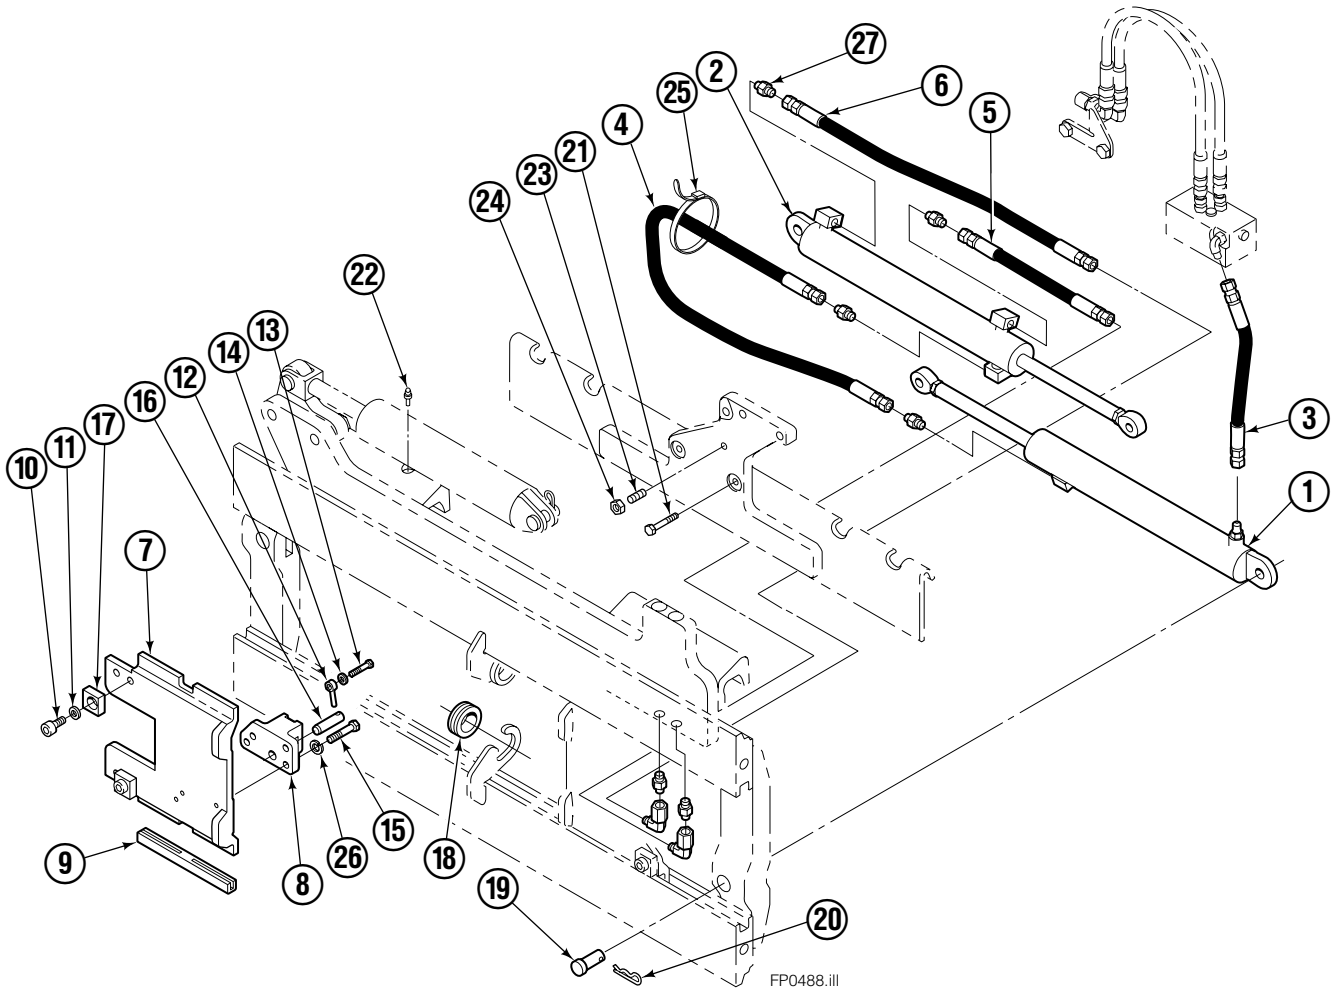

Hydraulic/Fork Group

FP0488.iii

55F							
REF	QTY	PART NO.	DESCRIPTION	REF	QTY	PART NO.	DESCRIPTION
		3000230	Hydraulic Group ●	14	2	209737	Lockwasher
		398343	Fork Group □	15	8	767961	Capscrew, M8 x 16
1	1	3000233	Cylinder, LH ◆	16	2	206925	Pin
2	1	3000231	Cylinder, RH ◆	17	4	207552	Block
3	1	207565	Hose, 13.6 in.	18	2	206916	Grommet
4	1	207568	Hose, 39 in.	19	2	206926	Clevis Pin
5	1	207567	Hose, 13 in.	20	2	207210	Cotter Pin
6	1	207569	Hose, 27 in.	21	2	768551	Capscrew, M10 x 10
7	2	3001491	Fork Carrier	22	2	7403	Grease Fitting
8	2	206914	Lug	23	1	768753	Setscrew
9	4	206915	Bearing	24	1	207211	Jam Nut
10	4	203406	Capscrew, M12 x 16	25	1	200008	Cable Tie
11	4	678991	Lockwasher, M12	26	8	209738	Lockwasher
12	2	206923	Eyebolt	27	6	617915	Fitting, 4-4 ■
13	2	763169	Capscrew, M6 x 20				

● Includes items 1 through 6.

□ Includes items 7 through 26.

◆ See Cylinder page for parts breakdown.

■ Included in Flow Control Group 206921.

Reference: S-5981, S-3990.