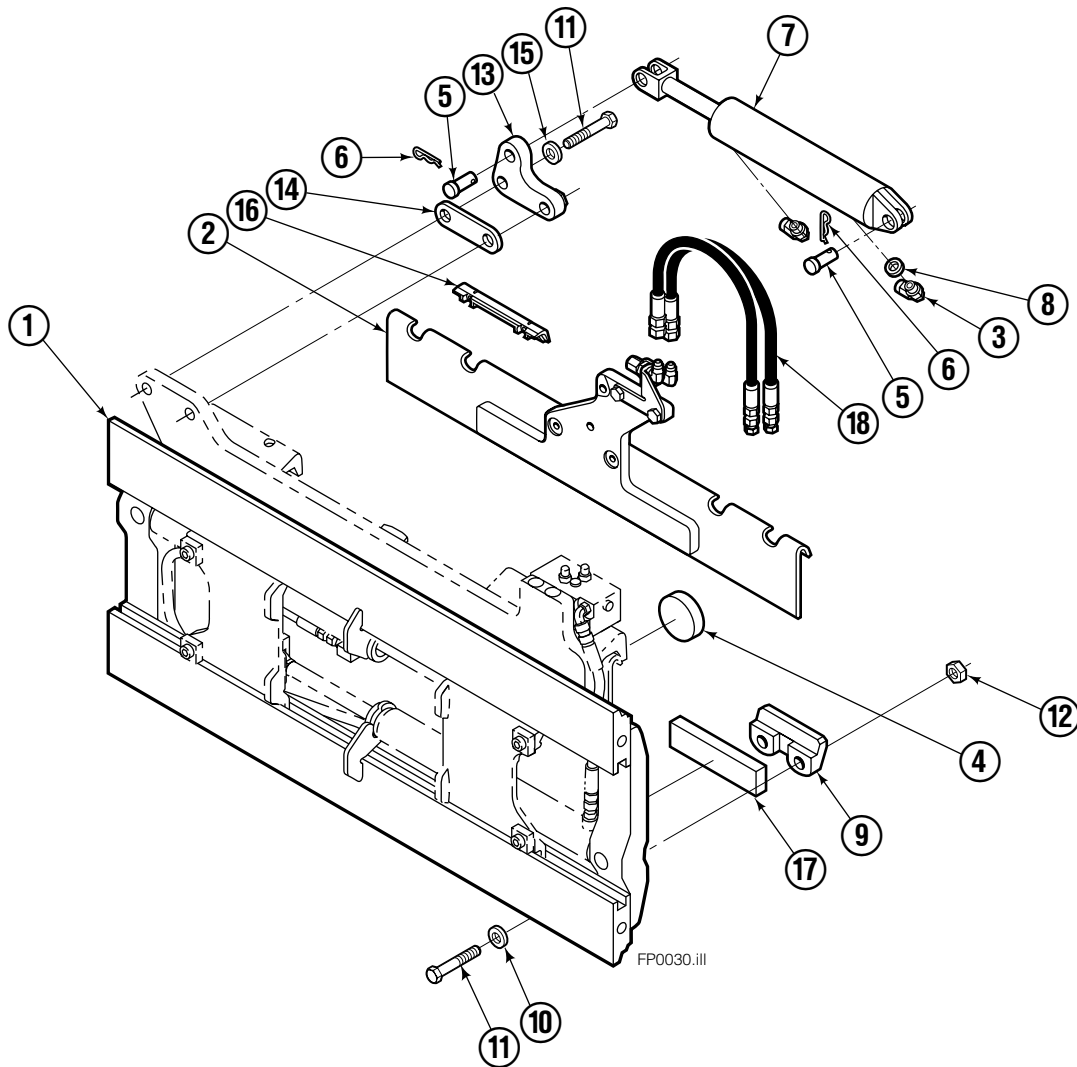

Safety Decals

Mounting Group Sideshifting

Reference:
BC-101
SK-5981
Mtg: 2S-3988
Frame: 4S-3972

55F							
REF	QTY	PART NO.	DESCRIPTION	REF	QTY	PART NO.	DESCRIPTION
		207327	Sideshifting Mounting ●	10	4	667225	Washer
1	1	395316	Frame	11	6	766154	Capscrew, M16x2,0x40-8.8
2	1	207185	Anchor Bracket	12	4	678990	Nut
3	2	601676	Fitting, 6-6	13	1	206909	Lug
4	1	206917	Center Bearing – 49" only	14	1	206910	Spacer
5	2	678525	Clevis Pin	15	2	684355	Lockwasher
6	2	672726	Hairpin Cotter	16	2	204187	Upper Bearing
7	1	675548	Cylinder Assembly ◆	17	2	207209	Lower Bearing
8	1	675550	Washer (orifice .085)	18	2	207578	Hose
9	2	204186	Lower Hook				

● Includes items 2 through 17.

◆ See Cylinder page for parts breakdown.

Sideshift Cylinder ITA Class III

FP0126.ill

55E			
REF	QTY	PART NO.	DESCRIPTION
		675548	Cylinder Assembly
1	1	553857	Nut
2	1	662452	■ Seal
3	1	553501	Piston
4	1	636851	■ Wiper
5	1	638247	■ Back-up Ring
6	1	675550	Washer (orifice .085 in.)
7	1	675549	Shell
8	1	553449	Rod
9	1	2785	■ O-Ring
10	1	615128	■ Back-up Ring
11	1	553500	Retainer
12	1	553856	Retaining Ring
13	1	7202	Snap Ring
14	1	641835	■ Seal
		553861	Service Kit

● Includes items 1 through 6.

□ Includes items 7 through 26.

◆ See Cylinder page for parts breakdown.

■ Included in Flow Control Group 206921.

Reference: S-5981, S-3990.

Left Hand Cylinder

FP0241.ill

55F			
REF	QTY	PART NO.	DESCRIPTION
		3000233	Cylinder Assembly
1	1	564169	Shell
2	1	564185	Rod
3	1	685664	Retainer
4	1	685665	Piston
5	1	564193	Rod End
6	1	5718	Nut
7	1	636850	● Rod Wiper
8	1	646540	● Rod Seal
9	1	2718	● O-Ring
10	1	615122	● Back-up Ring
11	1	2710	● O-Ring
12	1	663728	● Piston Seal
13	1	563462	Piston Nut
14	1	563916	Retaining Ring
15	1	3137	Snap Ring
16	1	398775	Spacer
17	1	—	Spacer
		684827	Service Kit