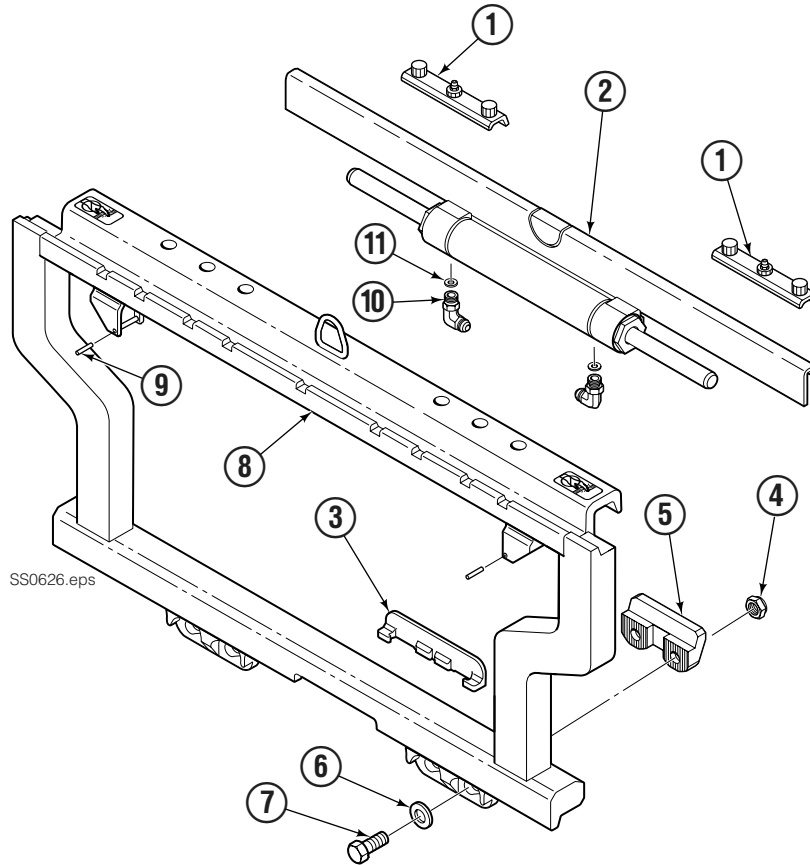

PARTS

Product Identification – This Section shows replacement parts for F-Series Sideshifters. The product model number and serial number are stamped on the back surface of the LH vertical bar (driver's view), and must be provided when ordering replacement parts. The cylinder/anchor bracket assembly part number is stamped on the front surface RH end of the anchor bracket (driver's view).

WARNING: For the safety of yourself and others, DO NOT install the parts shown in this Manual unless you have thoroughly reviewed the appropriate Service Manual.

Back (Driver's View)

Sideshift Group

55F							
REF	QTY	PART NO.	DESCRIPTION	REF	QTY	PART NO.	DESCRIPTION
1	2	228782	Upper Bearing	7	4	639121	◆ Capscrew, 5/8NC x 1.50 (or)
2	1	6051527	Cylinder ▲	7	4	752903	◆ Capscrew, M16 x 45
3	2	6000719	Lower Bearing	8	1	6049089	Frame ●
4	4	553857	◆ Nut, 5/8NC (or)	9	2	7890	Roll Pin
4	4	781534	◆ Nut, M16	10	2	601676	■ Fitting, 6-6
5	2	204186	◆ Lower Hook	11	2	221733	Restrictor Washer
6	4	667225	◆ Washer				