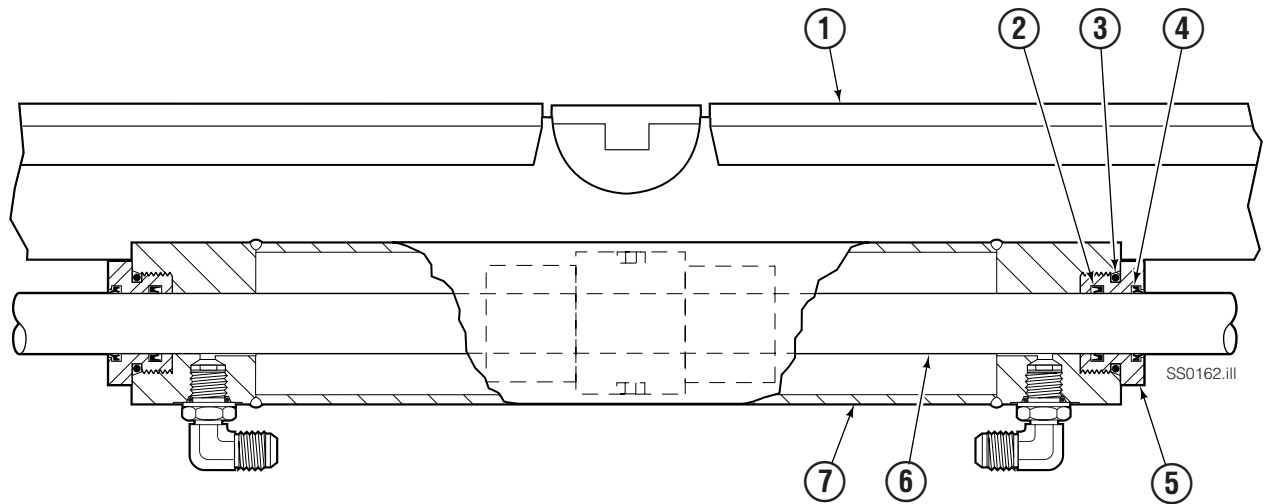

Cylinder

55F			
REF	QTY	PART NO.	DESCRIPTION
1	1	6051527	Cylinder Assembly
2	2	562132	● Rod Seal
3	2	415866	● O-Ring, 70 Duro
4	2	562131	● Rod Wiper Seal
5	2	218324	Retainer/Seal Carrier
6	-	■	Rod/Piston Assembly
7	-	■	Cylinder Shell
		219868	Rod Seal Service Kit

● Included in Service Kit 219868.

■ Not serviceable, order new Cylinder Assembly.

Reference: S-21006, S-21005.