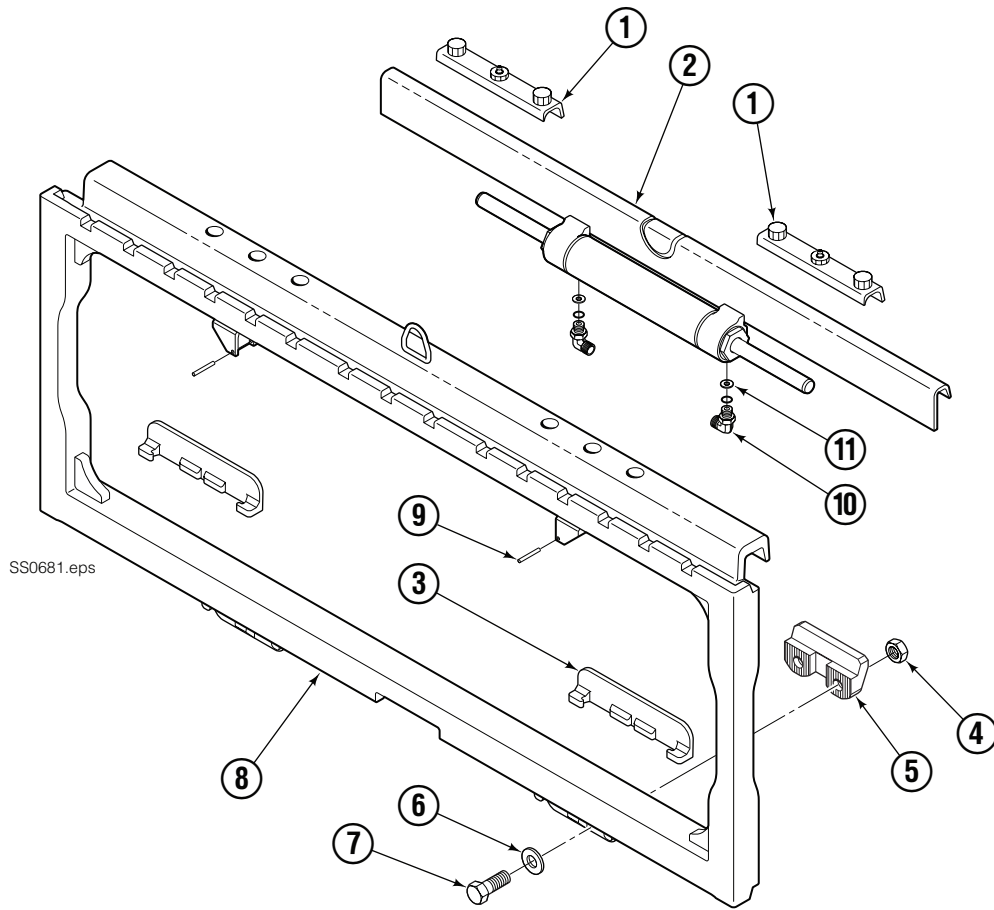

OR

Write: Cascade Corporation, P.O. Box 20187, Portland, OR 97220

Internet: www.cascorp.com

Recommended Spare Parts List

F-Series Sideshifter				
PART NUMBER	DESCRIPTION	ATTACHMENTS SERVICED		
		1-5	6-19	20-50
■ ■	BASE UNIT			
	Upper Bearing	8	16	32
	Lower Bearing	6	12	24
■ ■ ■ ■	MOUNTING - BOLT ON			
	Lower Hook	0	2	4
	Capscrew	0	4	8
	Nut	0	4	8
	Washer	0	4	8
■ ■ ■ ■	MOUNTING - QUICK DISCONNECT			
	Lower Hook	0	2	4
	Guide	0	2	4
	Pin	0	2	4
	Capscrew	0	4	8
■ 219868	CYLINDER			
	Cylinder	0	0	1
	Cylinder Service Kit	1	2	4

Sideshift Assembly

65F							
REF	QTY	PART NO.	DESCRIPTION	REF	QTY	PART NO.	DESCRIPTION
1	2	6051249	Upper Bearing	7	4	752903	◆ Capscrew, M16 x 45
2	1	6062748	Cylinder ▲	8	1	606½ è'	Frame ●
3	2	6057162	Lower Bearing	9	2	7890	Roll Pin
4	4	678990	◆ Nut, M16	10	2	601676	■ Fitting, 6-6
5	2	204186	◆ Lower Hook	11	2	221733	▼ Restrictor Washer
6	4	667225	◆ Washer				