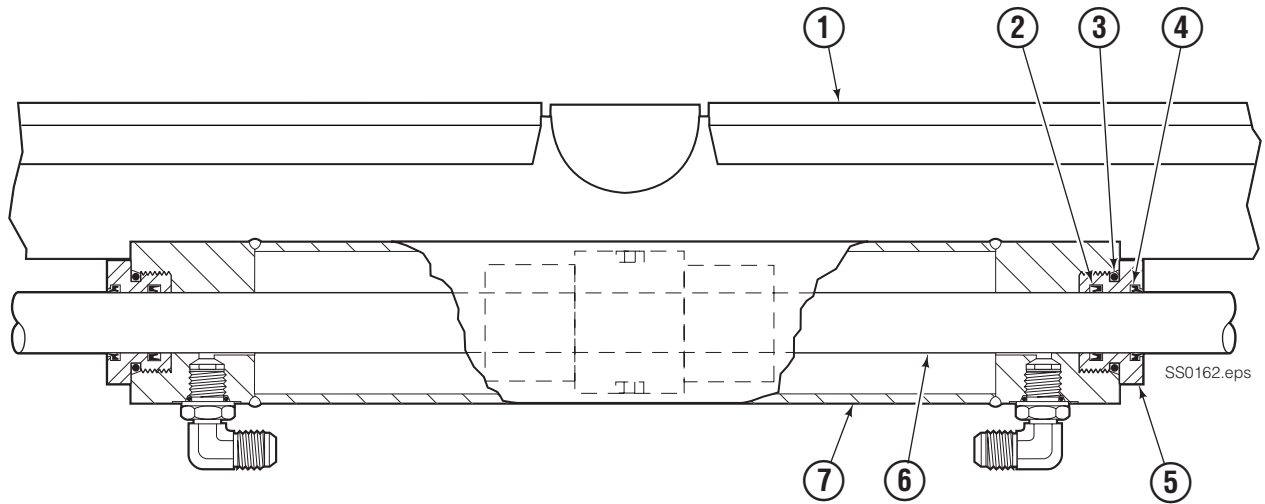

Cylinder Assembly

65F			
REF	QTY	PART NO.	DESCRIPTION
1	1	6061486	Cylinder Assembly
2	2	562132	● Rod Seal
3	2	415866	● O-Ring, 70 Duro
4	2	562131	● Rod Wiper Seal
5	2	218324	Retainer/Seal Carrier
6	-	■	Rod/Piston Assembly
7	-	■	Cylinder Shell
		219868	Rod Seal Service Kit

● Included in Service Kit 219868.

■ Not serviceable - order new Cylinder Assembly.

Reference: S-22490.