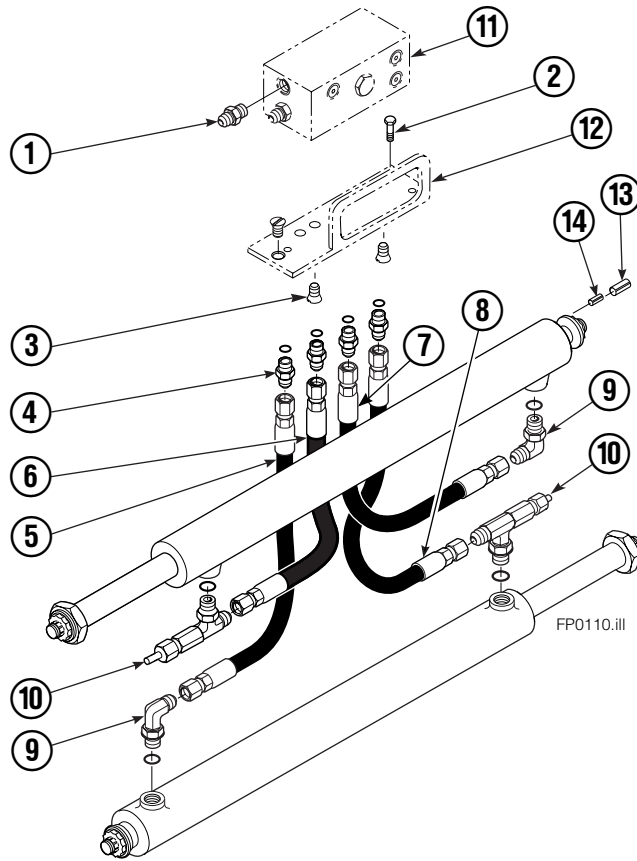

Reference: Hydraulic Group 381520
 Hose Group 384612
 Cylinder 383034

Hydraulic Valve Group

FP0110.ill

REF	QTY	PART NO	DESCRIPTION
		381520	Hydraulic Valve Group ★
		384618	Hose Group ▲
1	1	601377	Fitting, 8-8
2	1	643524	Capscrew
3	3	4750	Capscrew, .375x.750
4	4	611288	Fitting, 6-8
5	1	681231	Hose
6	1	380315	Hose
7	1	380315	Hose
8	1	681231	Hose
9	2	601676	Fitting-90, 6-6
10	2	617487	Elbow Restrictor ●
11	1	668861	Valve Assembly ■
12	1	844137	Bracket
13	2	7961	Roll Pins
14	2	7882	Roll Pins

- ★ Includes items 1-4 & 9-12.
- ▲ Includes items 5-8.
- See Elbow Restrictor page for parts breakdown.
- See Valve Assembly page for parts breakdown.

Valve Assembly

REF	QTY	PART NO.	DESCRIPTION
		668861	Check Valve
1	1	667490	Special Fitting
● 2	2	2841	O-Ring
3	1	667471	Spool
4	3	609455	Fitting
5	1	668862	Valve Body
6	1	678270	Check Valve - V.P.O.
● 7	1	661347	Service Kit
8	1	604510	Fitting, 6
■ 9	1	676343	Regeneration Elimination Plug
		668864	Service Kit

- Included in Service Kit 668864.
- For eliminating regeneration circuit only.
(See Technical Bulletin Number 121)

Restrictor Fitting

REF	QTY	PART NO.	DESCRIPTION
		617487	Restrictor Assembly
1	1	617486	Tee
2	1	2698	O-Ring
3	1	11100	Setscrew
4	1	11099	Cap
5	1	5715	Jam Nut
6	1	2840	O-Ring

Cylinder

REF	QTY	PART NO.	DESCRIPTION
		383034	Cylinder Assembly
1	2	■ 6511	Cotter Pin
2	2	■ 667667	Retainer
3	2	■ 667668	Nut
4	1	564906	Shell
5	1	558402	Piston
6	1	✕ 2722	O-Ring
7	1	✕ 557376	Seal
8	1	✕ 2791	O-Ring
9	1	✕ 615134	Back-Up Ring
10	1	667675	Retainer
11	1	✕ 662451	Seal
12	1	✕ 638246	Nylon Ring
13	1	✕ 628047	Wiper
14	1	561012	Nut
15	1	584479	Rod
16	1	667676	Washer
17	1	829236	Spacer
18	1	✕ 671049	Seal Loader, Piston
19	1	✕ 671052	Seal Loader, Retainer
		667723	Service Kit