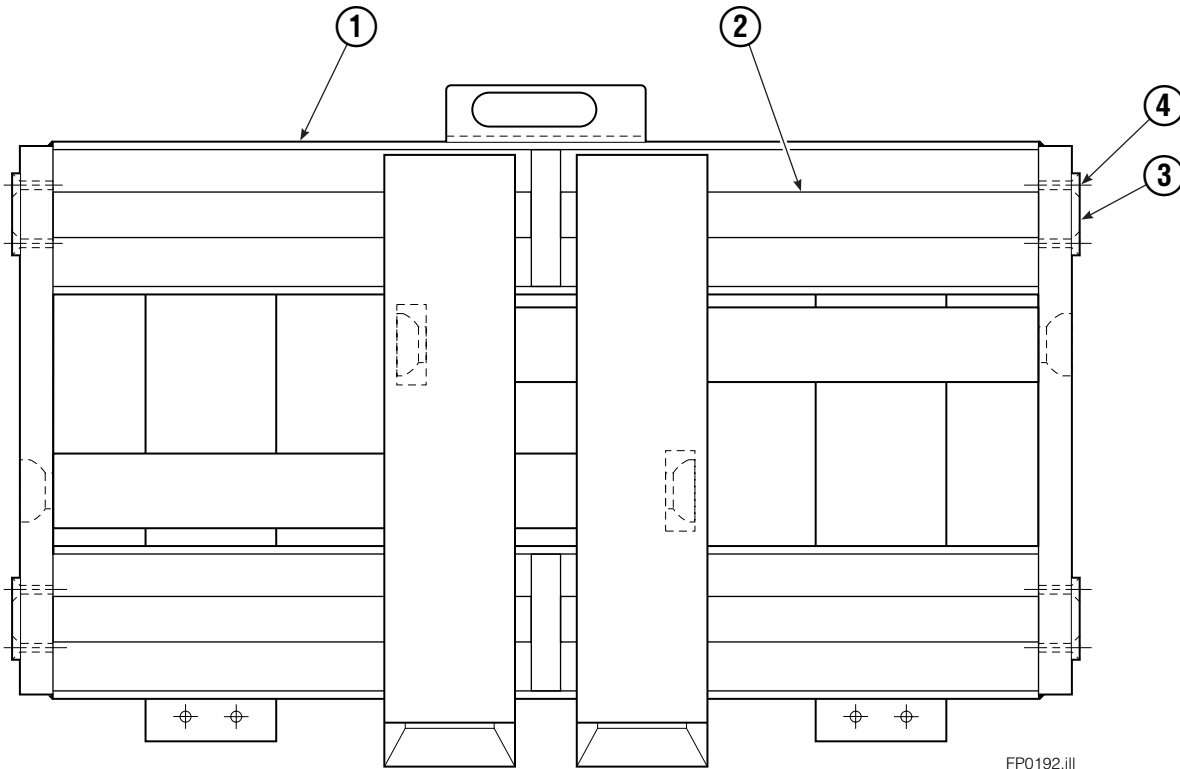

Frame Group

FP0192.iii

REF	QTY	PART NO.	DESCRIPTION
		214712	Frame Group, 48 in. (items 1 & 2)
		214679	Retainer Group (items 3 & 4)
1	1	829125	Frame
2	2	829205	Shaft
3	4	826123	End Plates
4	8	4771	Capscrews

Reference: Hydraulic Group 381520
Hose Group 384612
Cylinder 383034