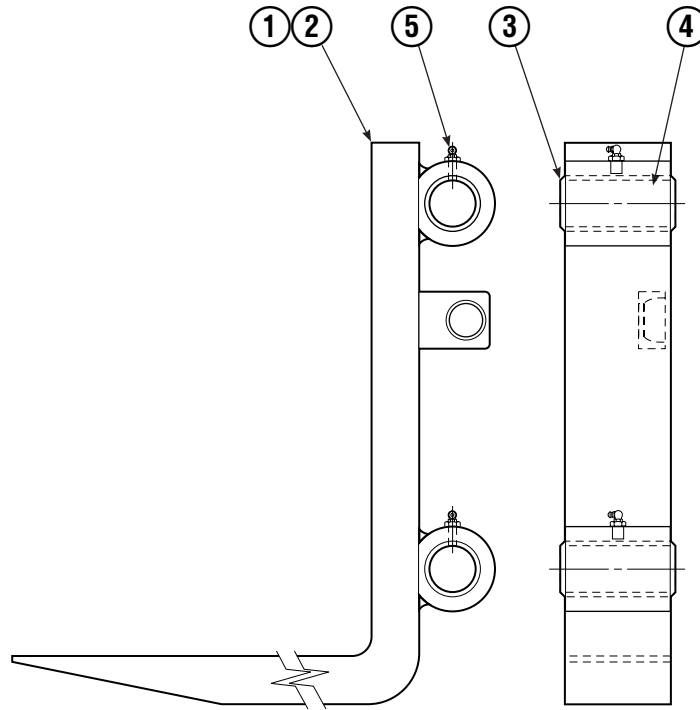

- ★ Includes items 1-4 & 9-12.
- ▲ Includes items 5-8.
- See Elbow Restrictor page for parts breakdown.
- See Valve Assembly page for parts breakdown.

Valve Assembly

REF	QTY	PART NO.	DESCRIPTION
		668861	Check Valve
1	1	667490	Special Fitting
● 2	2	2841	O-Ring
3	1	667471	Spool
4	3	609455	Fitting
5	1	668862	Valve Body
6	1	678270	Check Valve - V.P.O.
● 7	1	661347	Service Kit
8	1	604510	Fitting, 6
■ 9	1	676343	Regeneration Elimination Plug
		668864	Service Kit

- Included in Service Kit 668864.
- For eliminating regeneration circuit only.
(See Technical Bulletin Number 121)

Restrictor Fitting

REF	QTY	PART NO.	DESCRIPTION
		617487	Restrictor Assembly
1	1	617486	Tee
2	1	2698	O-Ring
3	1	11100	Setscrew
4	1	11099	Cap
5	1	5715	Jam Nut
6	1	2840	O-Ring

Cylinder

REF	QTY	PART NO.	DESCRIPTION
		383034	Cylinder Assembly
1	2	■ 6511	Cotter Pin
2	2	■ 667667	Retainer
3	2	■ 667668	Nut
4	1	564906	Shell
5	1	558402	Piston
6	1	✕ 2722	O-Ring
7	1	✕ 557376	Seal
8	1	✕ 2791	O-Ring
9	1	✕ 615134	Back-Up Ring
10	1	667675	Retainer
11	1	✕ 662451	Seal
12	1	✕ 638246	Nylon Ring
13	1	✕ 628047	Wiper
14	1	561012	Nut
15	1	584479	Rod
16	1	667676	Washer
17	1	829236	Spacer
18	1	✕ 671049	Seal Loader, Piston
19	1	✕ 671052	Seal Loader, Retainer
		667723	Service Kit

✕ Included in Service Kit.

■ Included in Nut Service Kit 668925.

Ref: S-5564, S-5565

Fork Group

FP0191.iii

REF	QTY	36 in. PART NO.	42 in. PART NO.	48 in. PART NO.	54 in. PART NO.	60 in. PART NO.	72 in. PART NO.	96 in. PART NO.	DESCRIPTION
		214672	214673	214674	214675	214676	214677	214678	Fork Group
1	1	829195	829194	829193	829192	829191	393961	393963	Fork - L.H.
2	1	829185	829186	829187	829188	829189	393962	393964	Fork - R.H.
3	8	7217	7217	7217	7217	7217	7217	7217	Retaining Ring
4	4	827203	827203	827203	827203	827203	827203	827203	Bushing
5	4	828470	828470	828470	828470	828470	828470	828470	Grease Fitting