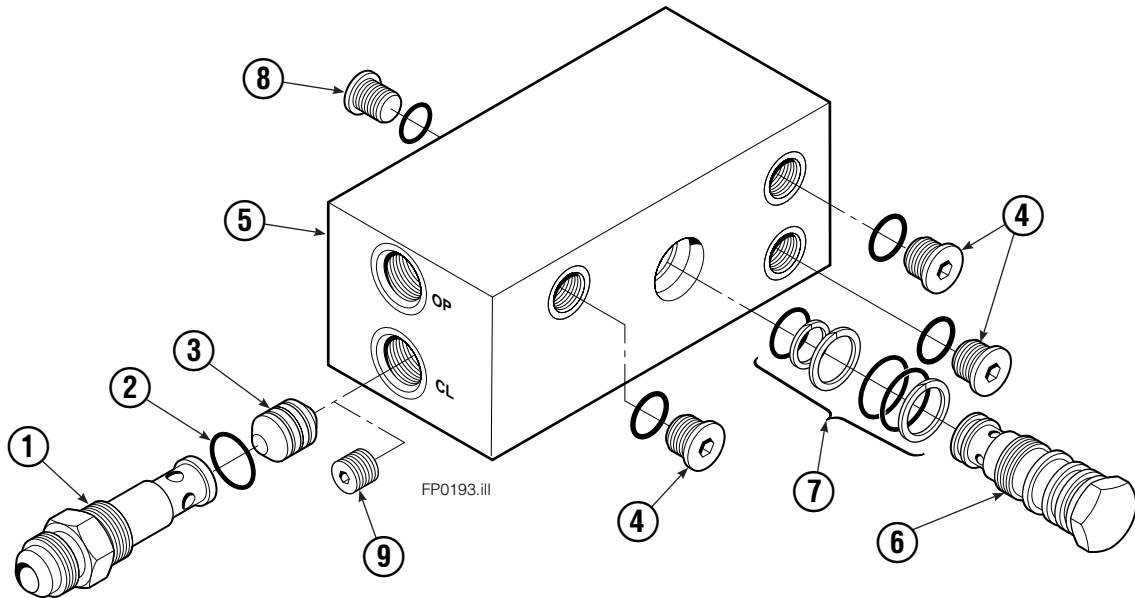

Reference: Hydraulic Group 381520
 Hose Group 384612
 Cylinder 383034

Hydraulic Valve Group

FP0110.ill

REF	QTY	PART NO	DESCRIPTION
		381520	Hydraulic Valve Group ★
		384618	Hose Group ▲
1	1	601377	Fitting, 8-8
2	1	643524	Capscrew
3	3	4750	Capscrew, .375x.750
4	4	611288	Fitting, 6-8
5	1	681231	Hose
6	1	380315	Hose
7	1	380315	Hose
8	1	681231	Hose
9	2	601676	Fitting-90, 6-6
10	2	617487	Elbow Restrictor ●
11	1	668861	Valve Assembly ■
12	1	844137	Bracket
13	2	7961	Roll Pins
14	2	7882	Roll Pins

- ★ Includes items 1-4 & 9-12.
- ▲ Includes items 5-8.
- See Elbow Restrictor page for parts breakdown.
- See Valve Assembly page for parts breakdown.

Valve Assembly

REF	QTY	PART NO.	DESCRIPTION
		668861	Check Valve
1	1	667490	Special Fitting
● 2	2	2841	O-Ring
3	1	667471	Spool
4	3	609455	Fitting
5	1	668862	Valve Body
6	1	678270	Check Valve - V.P.O.
● 7	1	661347	Service Kit
8	1	604510	Fitting, 6
■ 9	1	676343	Regeneration Elimination Plug
		668864	Service Kit

- Included in Service Kit 668864.
- For eliminating regeneration circuit only.
(See Technical Bulletin Number 121)

Restrictor Fitting

REF	QTY	PART NO.	DESCRIPTION
		617487	Restrictor Assembly
1	1	617486	Tee
2	1	2698	O-Ring
3	1	11100	Setscrew
4	1	11099	Cap
5	1	5715	Jam Nut
6	1	2840	O-Ring

Cylinder

REF	QTY	PART NO.	DESCRIPTION
		383034	Cylinder Assembly
1	2	■ 6511	Cotter Pin
2	2	■ 667667	Retainer
3	2	■ 667668	Nut
4	1	564906	Shell
5	1	558402	Piston
6	1	✕ 2722	O-Ring
7	1	✕ 557376	Seal
8	1	✕ 2791	O-Ring
9	1	✕ 615134	Back-Up Ring
10	1	667675	Retainer
11	1	✕ 662451	Seal
12	1	✕ 638246	Nylon Ring
13	1	✕ 628047	Wiper
14	1	561012	Nut
15	1	584479	Rod
16	1	667676	Washer
17	1	829236	Spacer
18	1	✕ 671049	Seal Loader, Piston
19	1	✕ 671052	Seal Loader, Retainer
		667723	Service Kit