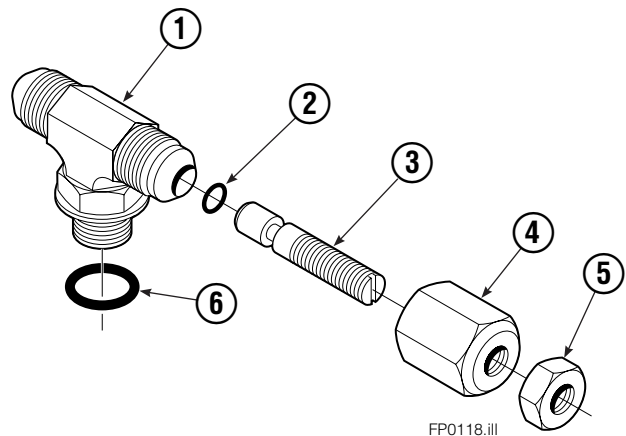

Reference: Hydraulic Group 381520
 Hose Group 384612
 Cylinder 383034

Hydraulic Valve Group

FP0110.ill

REF	QTY	PART NO	DESCRIPTION
		381520	Hydraulic Valve Group ★
		384618	Hose Group ▲
1	1	601377	Fitting, 8-8
2	1	643524	Capscrew
3	3	4750	Capscrew, .375x.750
4	4	611288	Fitting, 6-8
5	1	681231	Hose
6	1	380315	Hose
7	1	380315	Hose
8	1	681231	Hose
9	2	601676	Fitting-90, 6-6
10	2	617487	Elbow Restrictor ●
11	1	668861	Valve Assembly ■
12	1	844137	Bracket
13	2	7961	Roll Pins
14	2	7882	Roll Pins

- ★ Includes items 1-4 & 9-12.
- ▲ Includes items 5-8.
- See Elbow Restrictor page for parts breakdown.
- See Valve Assembly page for parts breakdown.

Valve Assembly

REF	QTY	PART NO.	DESCRIPTION
		668861	Check Valve
1	1	667490	Special Fitting
● 2	2	2841	O-Ring
3	1	667471	Spool
4	3	609455	Fitting
5	1	668862	Valve Body
6	1	678270	Check Valve - V.P.O.
● 7	1	661347	Service Kit
8	1	604510	Fitting, 6
■ 9	1	676343	Regeneration Elimination Plug
		668864	Service Kit

- Included in Service Kit 668864.
- For eliminating regeneration circuit only.
(See Technical Bulletin Number 121)

Restrictor Fitting

REF	QTY	PART NO.	DESCRIPTION
		617487	Restrictor Assembly
1	1	617486	Tee
2	1	2698	O-Ring
3	1	11100	Setscrew
4	1	11099	Cap
5	1	5715	Jam Nut
6	1	2840	O-Ring

Cylinder

REF	QTY	PART NO.	DESCRIPTION
		383034	Cylinder Assembly
1	2	■ 6511	Cotter Pin
2	2	■ 667667	Retainer
3	2	■ 667668	Nut
4	1	564906	Shell
5	1	558402	Piston
6	1	✕ 2722	O-Ring
7	1	✕ 557376	Seal
8	1	✕ 2791	O-Ring
9	1	✕ 615134	Back-Up Ring
10	1	667675	Retainer
11	1	✕ 662451	Seal
12	1	✕ 638246	Nylon Ring
13	1	✕ 628047	Wiper
14	1	561012	Nut
15	1	584479	Rod
16	1	667676	Washer
17	1	829236	Spacer
18	1	✕ 671049	Seal Loader, Piston
19	1	✕ 671052	Seal Loader, Retainer
		667723	Service Kit