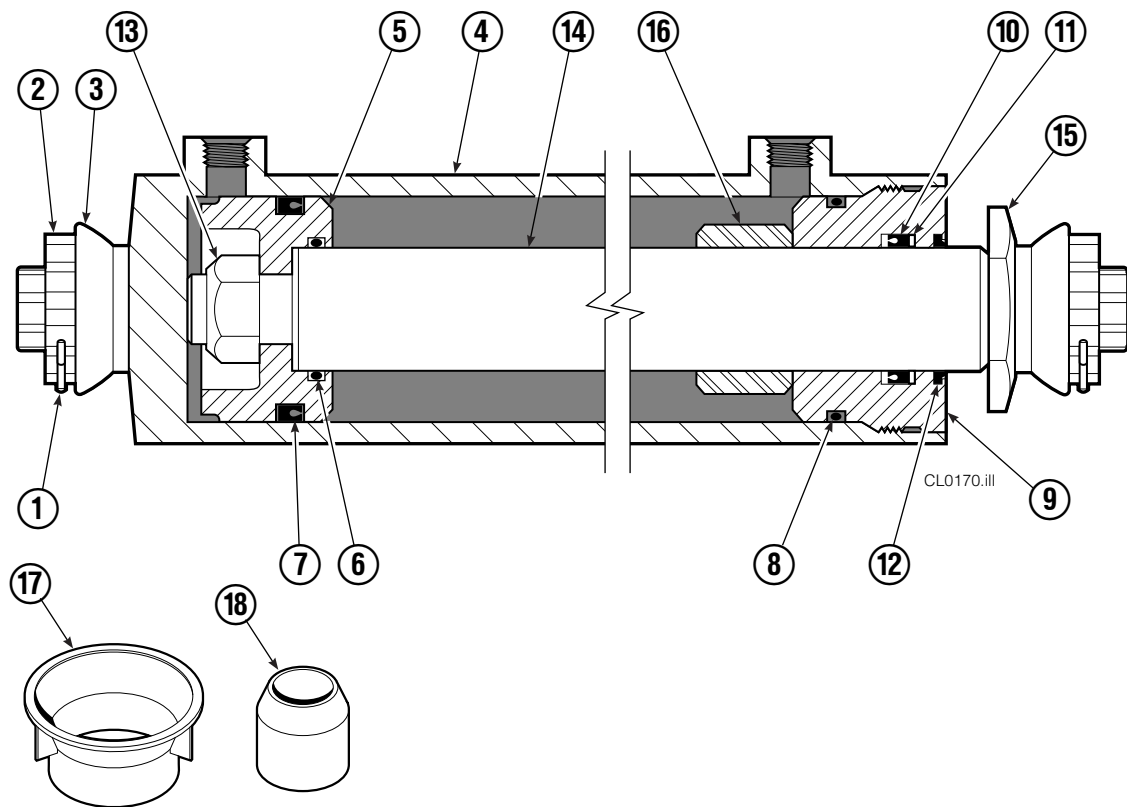

Reference: Hydraulic Group 381520
 Hose Group 384612
 Cylinder 383034

Hydraulic Valve Group

FP0110.ill

REF	QTY	PART NO	DESCRIPTION
		381520	Hydraulic Valve Group ★
		384618	Hose Group ▲
1	1	601377	Fitting, 8-8
2	1	643524	Capscrew
3	3	4750	Capscrew, .375x.750
4	4	611288	Fitting, 6-8
5	1	681231	Hose
6	1	380315	Hose
7	1	380315	Hose
8	1	681231	Hose
9	2	601676	Fitting-90, 6-6
10	2	617487	Elbow Restrictor ●
11	1	668861	Valve Assembly ■
12	1	844137	Bracket
13	2	7961	Roll Pins
14	2	7882	Roll Pins

- ★ Includes items 1-4 & 9-12.
- ▲ Includes items 5-8.
- See Elbow Restrictor page for parts breakdown.
- See Valve Assembly page for parts breakdown.

Valve Assembly

REF	QTY	PART NO.	DESCRIPTION
		668861	Check Valve
1	1	667490	Special Fitting
● 2	2	2841	O-Ring
3	1	667471	Spool
4	3	609455	Fitting
5	1	668862	Valve Body
6	1	678270	Check Valve - V.P.O.
● 7	1	661347	Service Kit
8	1	604510	Fitting, 6
■ 9	1	676343	Regeneration Elimination Plug
		668864	Service Kit

- Included in Service Kit 668864.
- For eliminating regeneration circuit only.
(See Technical Bulletin Number 121)

Restrictor Fitting

REF	QTY	PART NO.	DESCRIPTION
		617487	Restrictor Assembly
1	1	617486	Tee
2	1	2698	O-Ring
3	1	11100	Setscrew
4	1	11099	Cap
5	1	5715	Jam Nut
6	1	2840	O-Ring

Cylinder

REF	QTY	PART NO.	DESCRIPTION
		383034	Cylinder Assembly
1	2	■ 6511	Cotter Pin
2	2	■ 667667	Retainer
3	2	■ 667668	Nut
4	1	564906	Shell
5	1	558402	Piston
6	1	✕ 2722	O-Ring
7	1	✕ 557376	Seal
8	1	✕ 2791	O-Ring
9	1	✕ 615134	Back-Up Ring
10	1	667675	Retainer
11	1	✕ 662451	Seal
12	1	✕ 638246	Nylon Ring
13	1	✕ 628047	Wiper
14	1	561012	Nut
15	1	584479	Rod
16	1	667676	Washer
17	1	829236	Spacer
18	1	✕ 671049	Seal Loader, Piston
19	1	✕ 671052	Seal Loader, Retainer
		667723	Service Kit