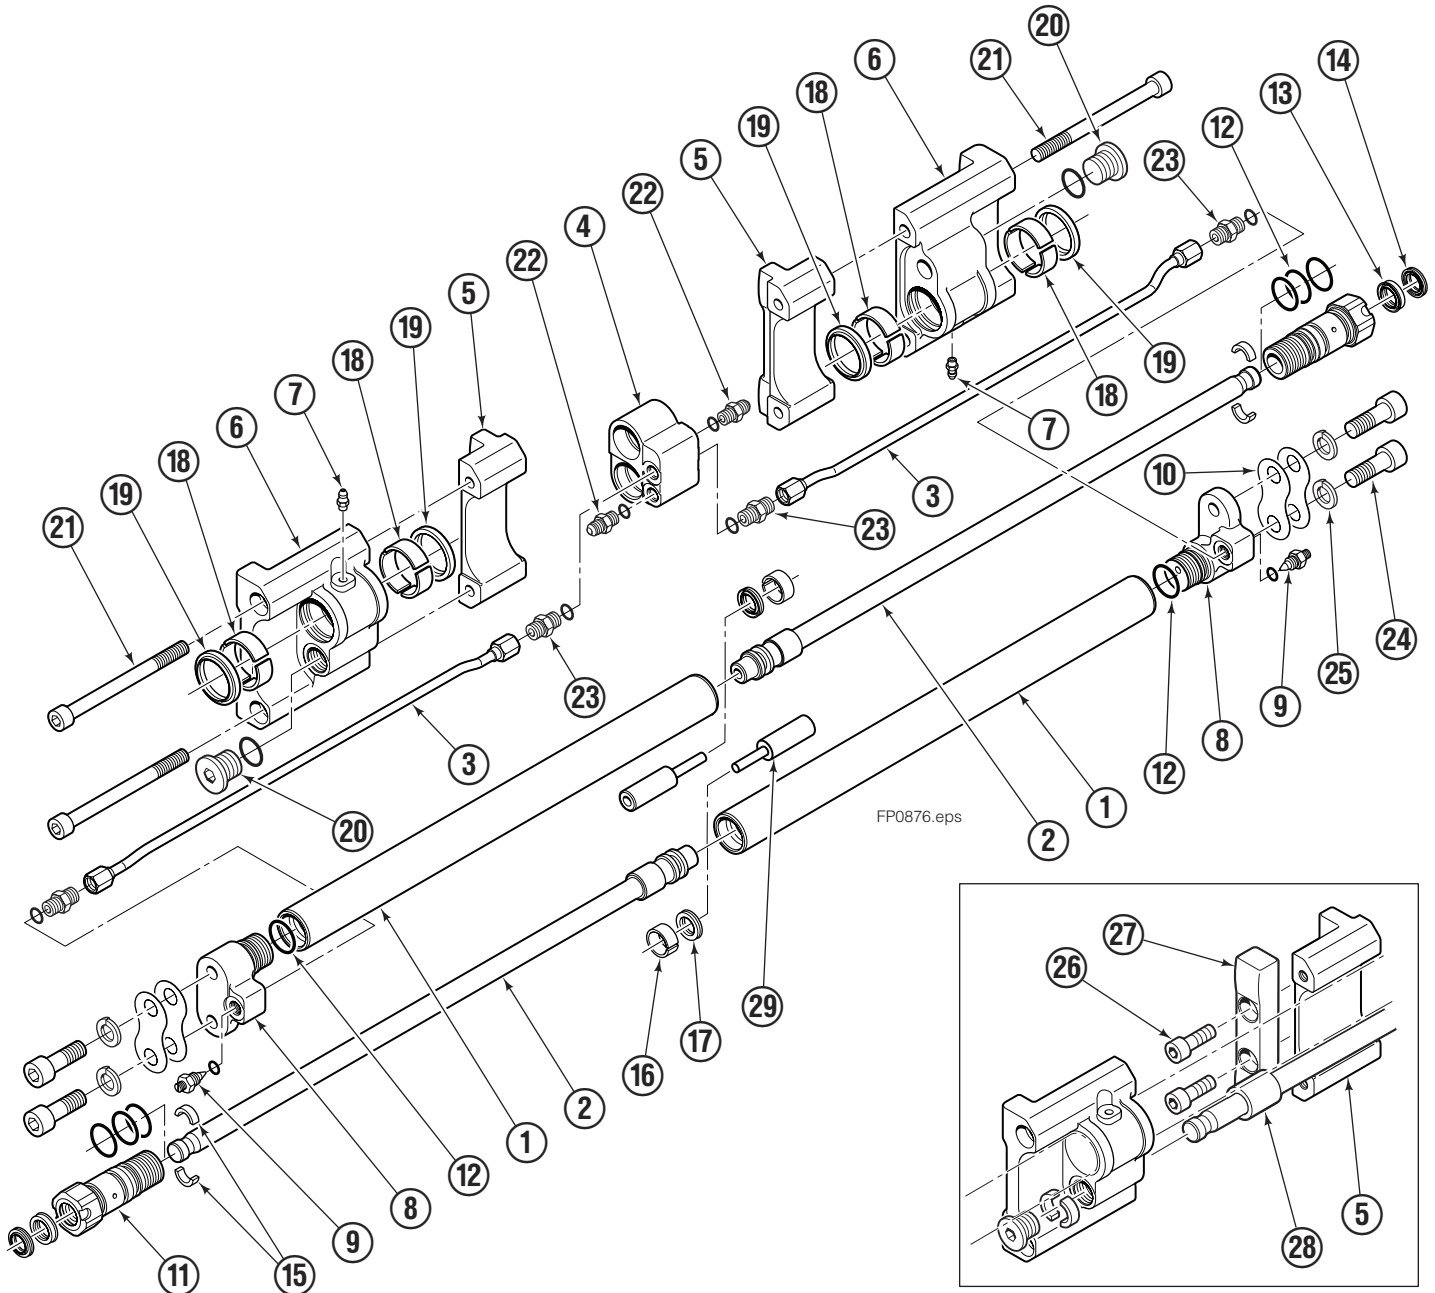

# Fork Positioner Assembly

Sticker showing operating pressure, phone numbers for service & parts.

Patent Sticker

FP0667.eps

Assembly part number (on LH fork carrier).

## Items that vary by width

| 120K/150K         |   |                                       |                             |
|-------------------|---|---------------------------------------|-----------------------------|
| ASSEMBLY PART NO. | REF. NO. 1 ★<br>CYLINDER SHELL<br>QTY 2 | REF. NO. 2 ★<br>CYLINDER ROD<br>QTY 2 | REF. NO. 3<br>TUBE<br>QTY 2 |
| 6804645           | 8100461                                 | 8100462                               | 8100464                     |