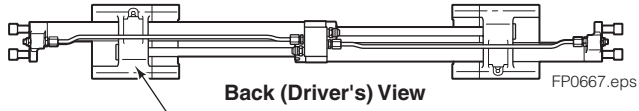

# Fork Positioner Assembly

Sticker showing operating pressure, phone numbers for service & parts.

Patent Sticker

FP0667.eps

Assembly part number (on LH fork carrier).