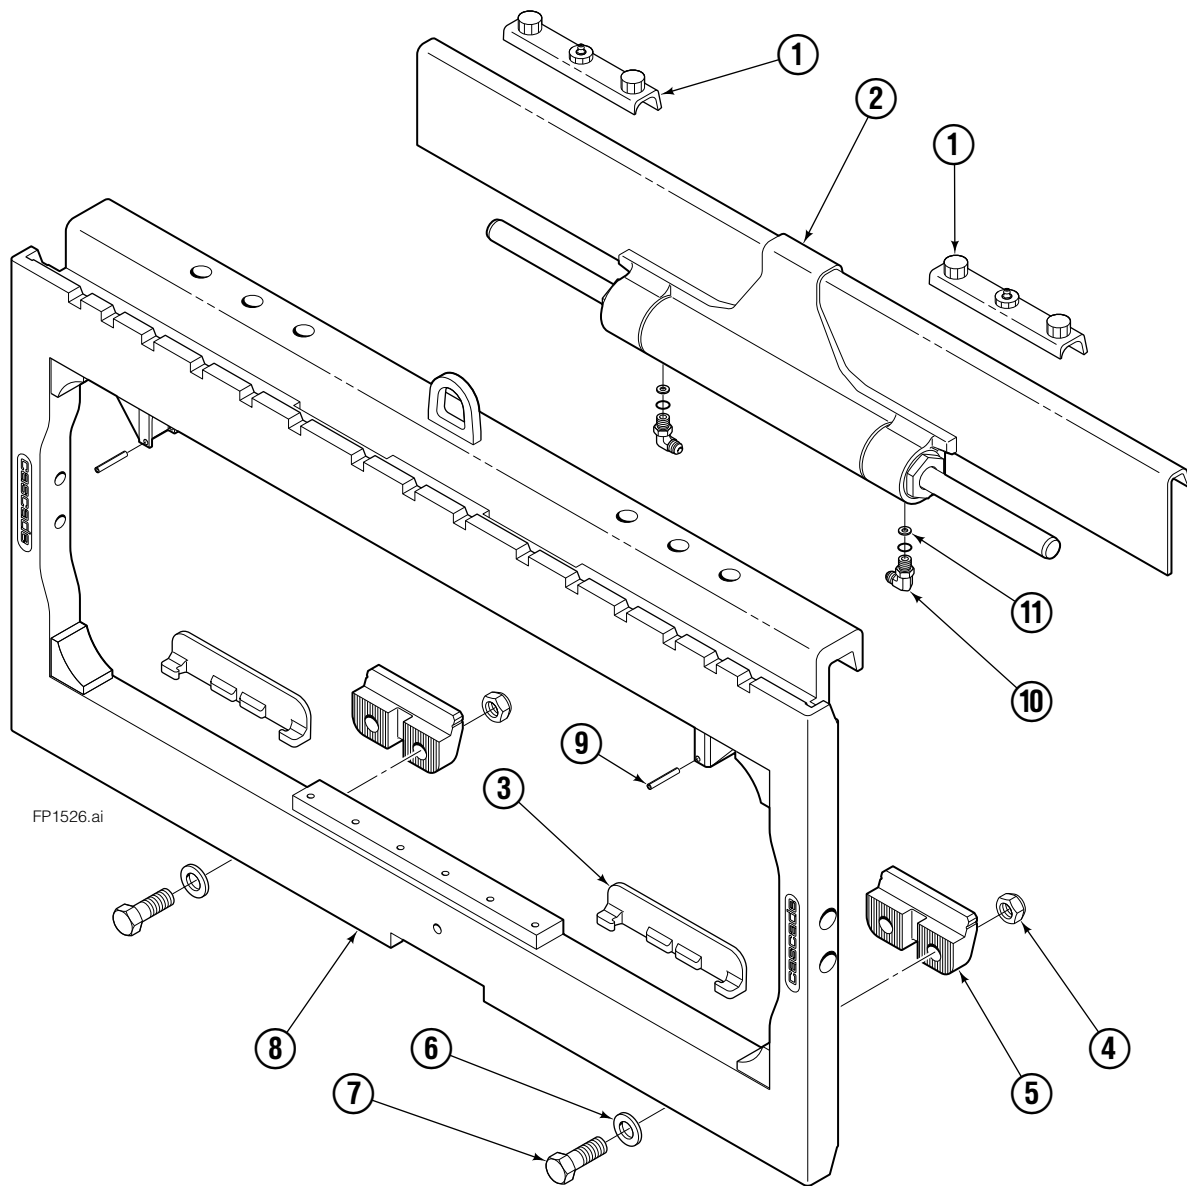

## Items that vary by width

| 120K/150K         |   |                                       |                             |
|-------------------|---|---------------------------------------|-----------------------------|
| ASSEMBLY PART NO. | REF. NO. 1 ★<br>CYLINDER SHELL<br>QTY 2 | REF. NO. 2 ★<br>CYLINDER ROD<br>QTY 2 | REF. NO. 3<br>TUBE<br>QTY 2 |
| 6804645           | 8100461                                 | 8100462                               | 8100464                     |

★ If cylinder shell or rod needs replacing due to bending damage, order complete Fork Positioner Assembly.

◆ Included in Fork Carrier Assembly 6059395.

✘ Included in Cylinder Service Kit 6081752.

● Included in Fitting Group 6045440.

# Sideshift Assembly

| 120K |     |          |               |     |     |          |                      |
|------|-----|----------|---------------|-----|-----|----------|----------------------|
| REF  | QTY | PART NO. | DESCRIPTION   | REF | QTY | PART NO. | DESCRIPTION          |
| 1    | 2   | 6079936  | Upper Bearing | 7   | 4   | 768580   | ◆ Capscrew, M20 x 60 |
| 2    | 1   | 6802912  | Cylinder ▲    | 8   | 1   | 6804820  | Frame                |
| 3    | 2   | 6057162  | Lower Bearing | 9   | 2   | 7916     | Roll Pin             |
| 4    | 4   | 783800   | ◆ Nut, M20    | 10  | 2   | 607616   | ■ Fitting, 6-6       |
| 5    | 2   | 6083157  | ◆ Lower Hook  | 11  | 2   | 221733   | ▼ Restrictor Washer  |
| 6    | 4   | 215419   | ◆ Washer, M20 |     |     |          |                      |