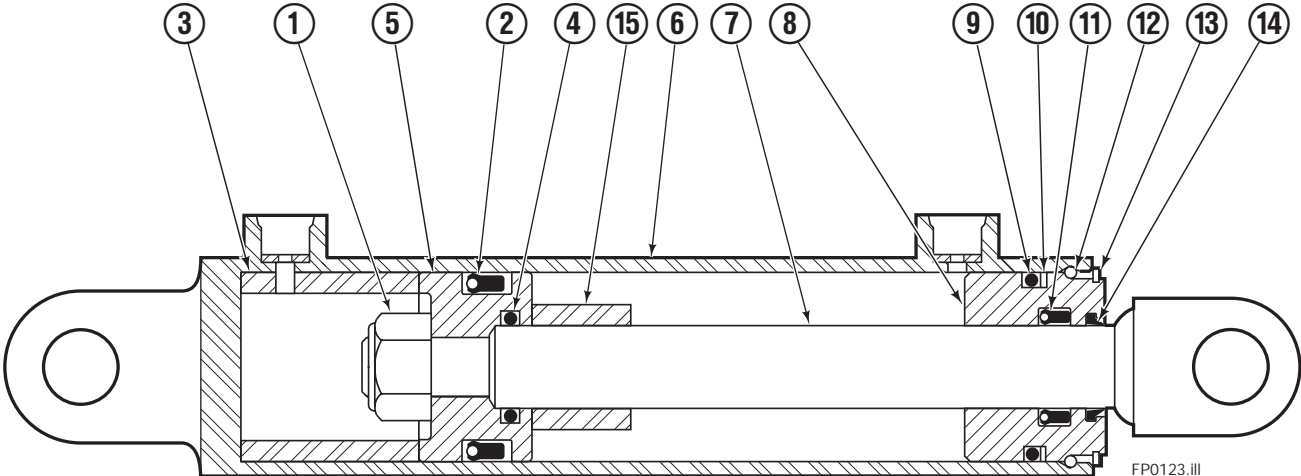

✕ Included in Service Kit.

■ Included in Nut Service Kit 668925.

Ref: S-5564, S-5565

Common Parts Group

120C/150C			
REF	QTY	PART NO.	DESCRIPTION
		3005185	Common Parts Group
1	2	676650	Bearing - Lower
2	1	686243	Cylinder Assembly ▲
3	1	841031	Anchor Bracket Weldment
4	2	804065	Bearing Segment - Upper
5	2	686217	Cotter Pin
6	1	686214	Pin - Clevis
7	1	686215	Pin - Clevis

▲ See Sideshift Cylinder page for parts breakdown.

Sideshift Cylinder

REF	QTY	PART NO.	DESCRIPTION
		686243	Cylinder Assembly
1	1	561012	Nut
■ 2	1	662457	Seal
3	1	564562	Spacer - Head
■ 4	1	2718	O-Ring
5	1	561427	Piston
6	1	561422	Shell
7	1	561422	Rod
8	1	561428	Retainer
■ 9	1	2791	O-Ring
■ 10	1	615134	Back-up Ring
■ 11	1	662449	Seal
12	1	561429	Retaining Ring
13	1	7215	Snap Ring
■ 14	1	626468	Wiper
15	1	---	Spacer - Rod
		561430	Service Kit