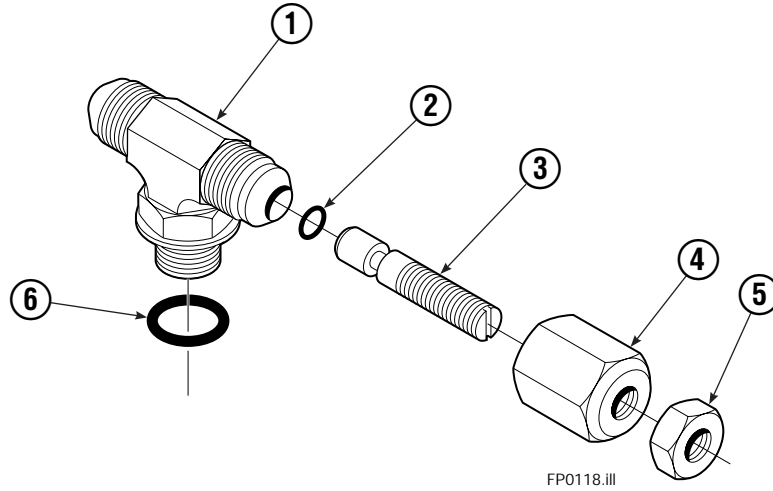

Reference: Hydraulic Group 381520
 Hose Group 384612
 Cylinder 383033
 Common Parts 3005185

Hydraulic Valve Group

80C/100C/120C			
REF	QTY	PART NO	DESCRIPTION
		381520	Hydraulic Valve Group ★
		384612	Hose Group ▲
1	1	601377	Fitting, 8-8
2	1	643524	Capscrew
3	3	4750	Capscrew, .375x.750
4	4	611288	Fitting, 6-8
5	1	681231	Hose
6	1	675954	Hose
7	1	675954	Hose
8	1	681231	Hose
9	2	601676	Fitting, 6-6
10	2	617487	Elbow Restrictor ●
11	1	668861	Valve Assembly ■
12	1	844137	Bracket
13	2	7961	Roll Pins
14	2	7882	Roll Pins

★ Includes items 1-4 & 9-12.

▲ Includes items 5-8.

● See Elbow Restrictor page for parts breakdown.

■ See Valve Assembly page for parts breakdown.

Restrictor Fitting

REF	QTY	PART NO.	DESCRIPTION
		617487	Restrictor Assembly
1	1	617486	Tee
2	1	2698	O-Ring
3	1	11100	Setscrew
4	1	11099	Cap
5	1	5715	Jam Nut
6	1	2840	O-Ring

Valve Assembly

REF	QTY	PART NO.	DESCRIPTION
		668861	Check Valve
1	1	667490	Special Fitting
● 2	2	2841	O-Ring
3	1	667471	Spool
4	3	609455	Fitting
5	1	668862	Valve Body
6	1	678270	Check Valve - V.P.O.
● 7	1	661347	Service Kit
8	1	604510	Fitting, 6
■ 9	1	676343	Regeneration Elimination Plug
		668864	Service Kit

- Included in Service Kit 668864.
- For eliminating regeneration circuit only.
(See Technical Bulletin Number 121)

Cylinder

120C			
REF	QTY	PART NO.	DESCRIPTION
		383033	Cylinder Assembly
1	2	■ 6511	Cotter Pin
2	2	■ 667667	Retainer
3	2	■ 667668	Nut
4	1	564906	Shell
5	1	558402	Piston
6	1	✕ 2722	O-Ring
7	1	✕ 557376	Seal
8	1	✕ 2791	O-Ring
9	1	✕ 615134	Back-Up Ring
10	1	667675	Retainer
11	1	✕ 662451	Seal
12	1	✕ 638246	Nylon Ring
13	1	✕ 628047	Wiper
14	1	561012	Nut
15	1	584475	Rod
16	1	667676	Washer
17	1	829242	Spacer
18	1	✕ 671049	Seal Loader, Piston
19	1	✕ 671052	Seal Loader, Retainer
		667723	Service Kit