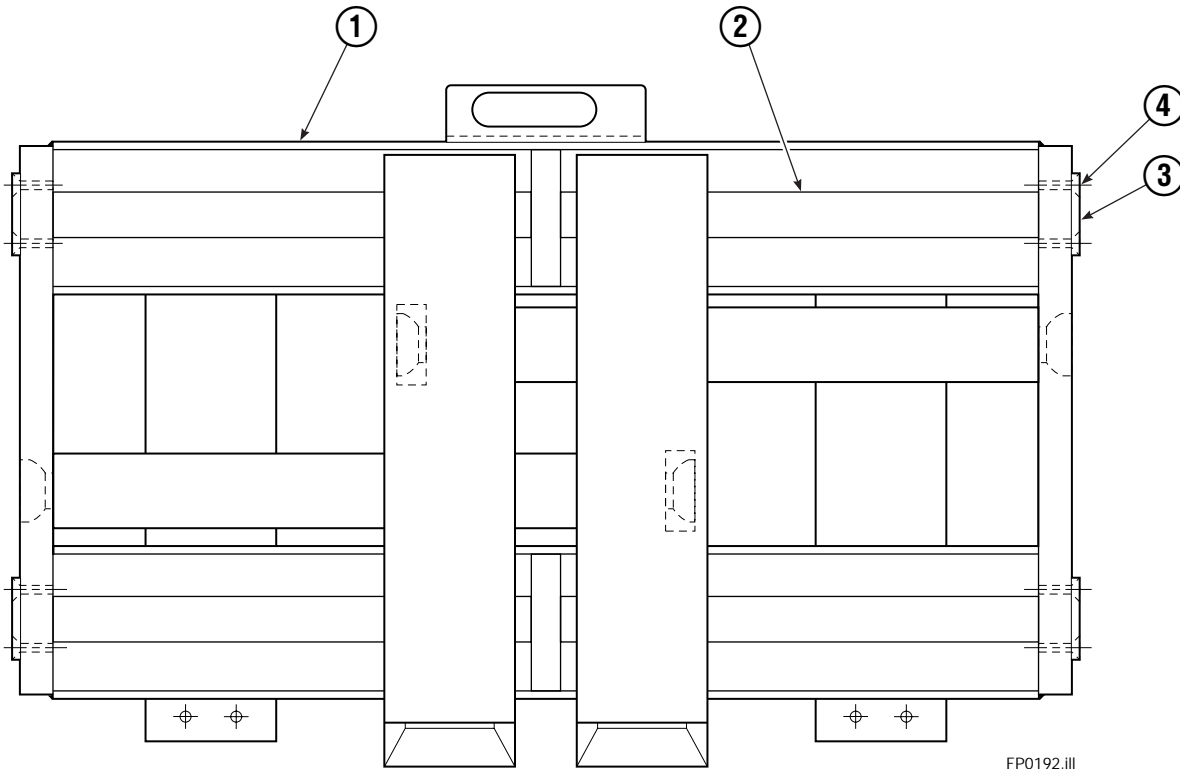

Frame Group

FP0192.III

REF	QTY	PART NO.	DESCRIPTION
		3001521	Frame Group, 42 in. (Items 1 & 2)
		214444	Retainer Group (items 3 & 4)
1	1	3001469	Frame
2	2	830808	Shaft
3	4	830774	End Plates
4	8	4771	Capscrews

Reference: Hydraulic Group 381520
Hose Group 384612
Cylinder 383033
Common Parts 3005185