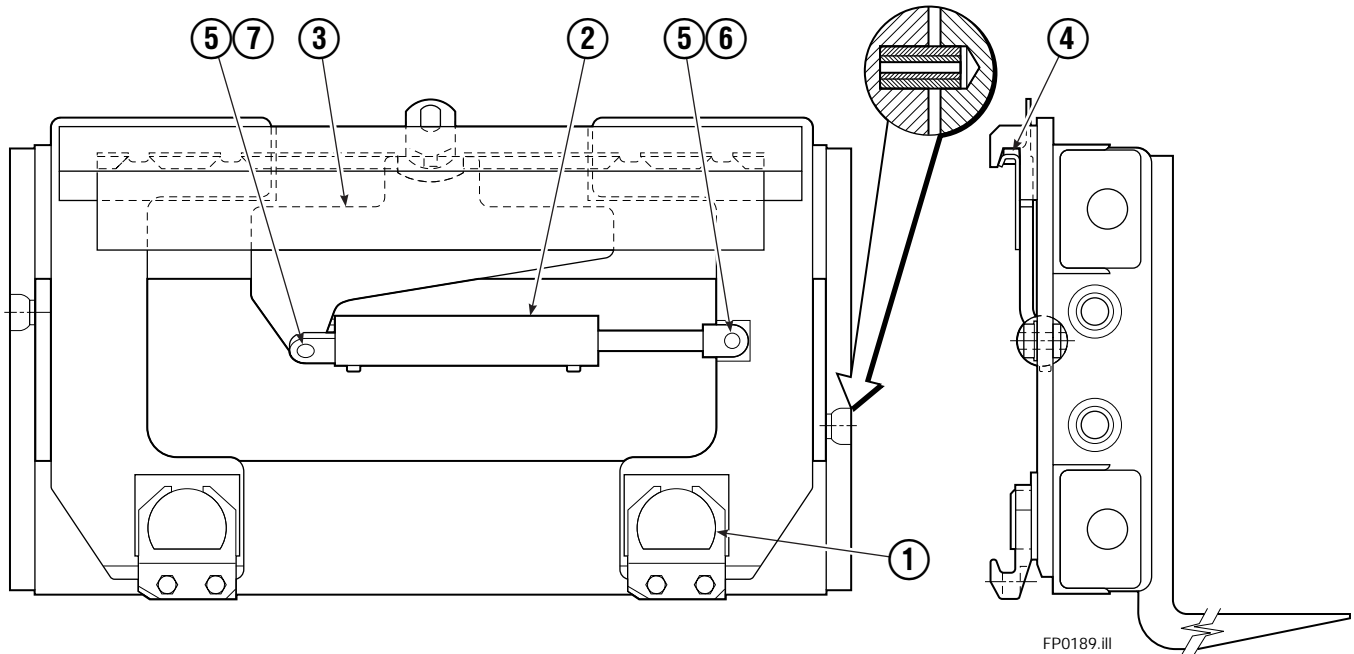

Common Parts Group

120C/150C			
REF	QTY	PART NO.	DESCRIPTION
		3005185	Common Parts Group
1	2	676650	Bearing - Lower
2	1	686243	Cylinder Assembly ▲
3	1	841031	Anchor Bracket Weldment
4	2	804065	Bearing Segment - Upper
5	2	686217	Cotter Pin
6	1	686214	Pin - Clevis
7	1	686215	Pin - Clevis

▲ See Sideshift Cylinder page for parts breakdown.