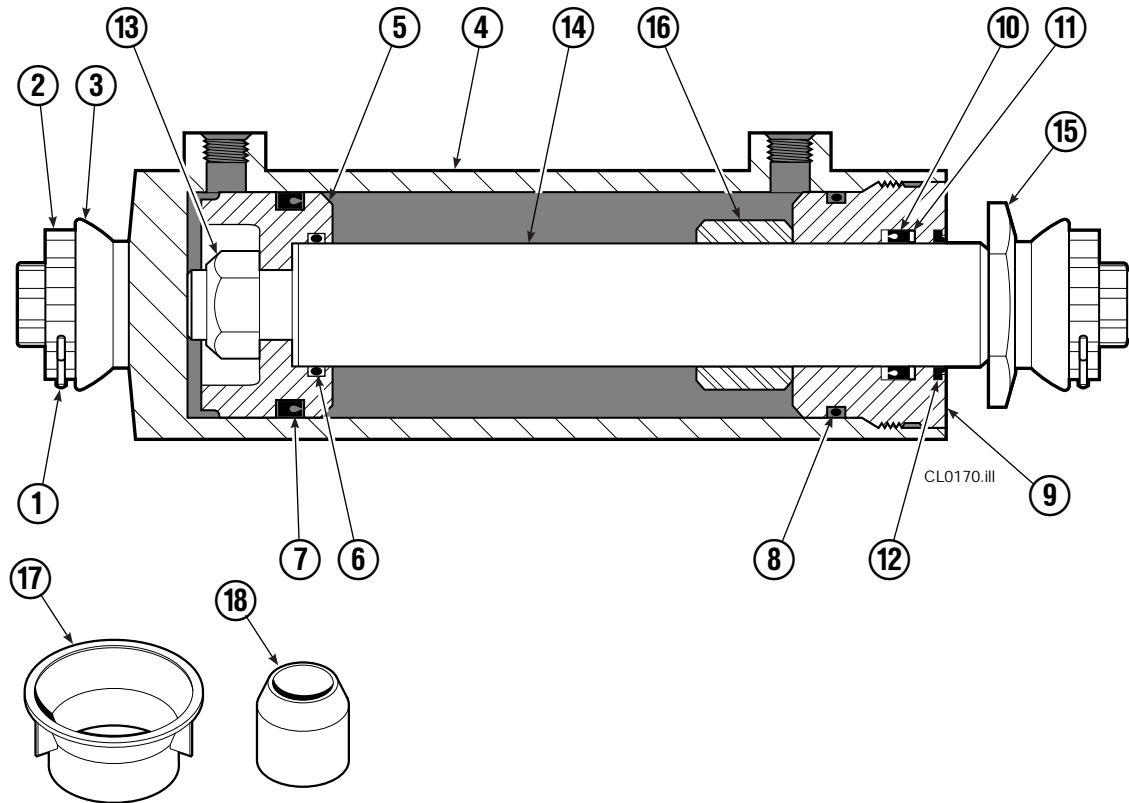

Reference: Hydraulic Group 381520
 Hose Group 384612
 Cylinder 383033
 Common Parts 3005185

Hydraulic Valve Group

80C/100C/120C			
REF	QTY	PART NO	DESCRIPTION
		381520	Hydraulic Valve Group ★
		384612	Hose Group ▲
1	1	601377	Fitting, 8-8
2	1	643524	Capscrew
3	3	4750	Capscrew, .375x.750
4	4	611288	Fitting, 6-8
5	1	681231	Hose
6	1	675954	Hose
7	1	675954	Hose
8	1	681231	Hose
9	2	601676	Fitting, 6-6
10	2	617487	Elbow Restrictor ●
11	1	668861	Valve Assembly ■
12	1	844137	Bracket
13	2	7961	Roll Pins
14	2	7882	Roll Pins

★ Includes items 1-4 & 9-12.

▲ Includes items 5-8.

● See Elbow Restrictor page for parts breakdown.

■ See Valve Assembly page for parts breakdown.

Restrictor Fitting

REF	QTY	PART NO.	DESCRIPTION
		617487	Restrictor Assembly
1	1	617486	Tee
2	1	2698	O-Ring
3	1	11100	Setscrew
4	1	11099	Cap
5	1	5715	Jam Nut
6	1	2840	O-Ring

Valve Assembly

REF	QTY	PART NO.	DESCRIPTION
		668861	Check Valve
1	1	667490	Special Fitting
● 2	2	2841	O-Ring
3	1	667471	Spool
4	3	609455	Fitting
5	1	668862	Valve Body
6	1	678270	Check Valve - V.P.O.
● 7	1	661347	Service Kit
8	1	604510	Fitting, 6
■ 9	1	676343	Regeneration Elimination Plug
		668864	Service Kit

- Included in Service Kit 668864.
- For eliminating regeneration circuit only.
(See Technical Bulletin Number 121)

Cylinder

120C			
REF	QTY	PART NO.	DESCRIPTION
		383033	Cylinder Assembly
1	2	■ 6511	Cotter Pin
2	2	■ 667667	Retainer
3	2	■ 667668	Nut
4	1	564906	Shell
5	1	558402	Piston
6	1	✕ 2722	O-Ring
7	1	✕ 557376	Seal
8	1	✕ 2791	O-Ring
9	1	✕ 615134	Back-Up Ring
10	1	667675	Retainer
11	1	✕ 662451	Seal
12	1	✕ 638246	Nylon Ring
13	1	✕ 628047	Wiper
14	1	561012	Nut
15	1	584475	Rod
16	1	667676	Washer
17	1	829242	Spacer
18	1	✕ 671049	Seal Loader, Piston
19	1	✕ 671052	Seal Loader, Retainer
		667723	Service Kit