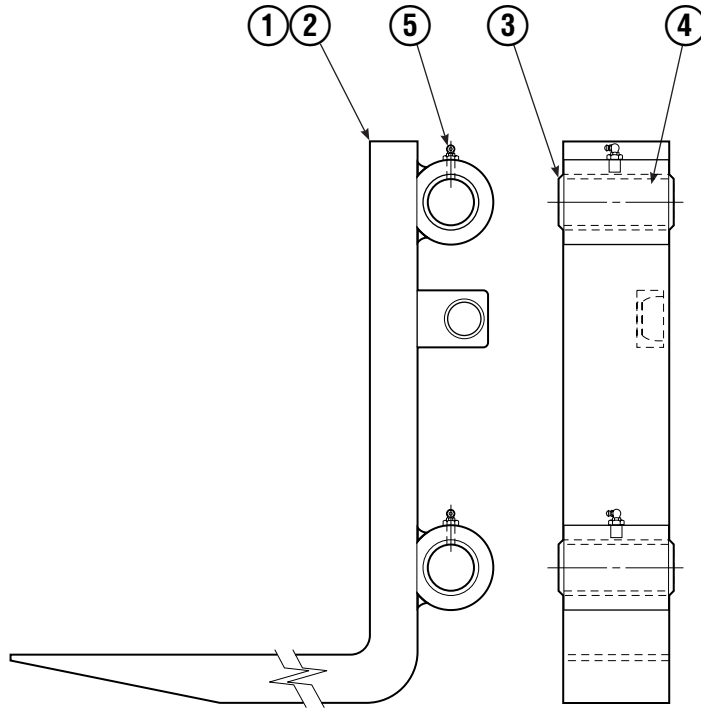

Fork Group

FP0191.III

REF	QTY	PART NO.	DESCRIPTION
		214465	Fork Group
1	1	840213	Fork, L.H.
2	1	840208	Fork, R.H.
3	8	7223	Retaining Ring
4	4	828468	Bushing
5	4	828471	Lube Fitting