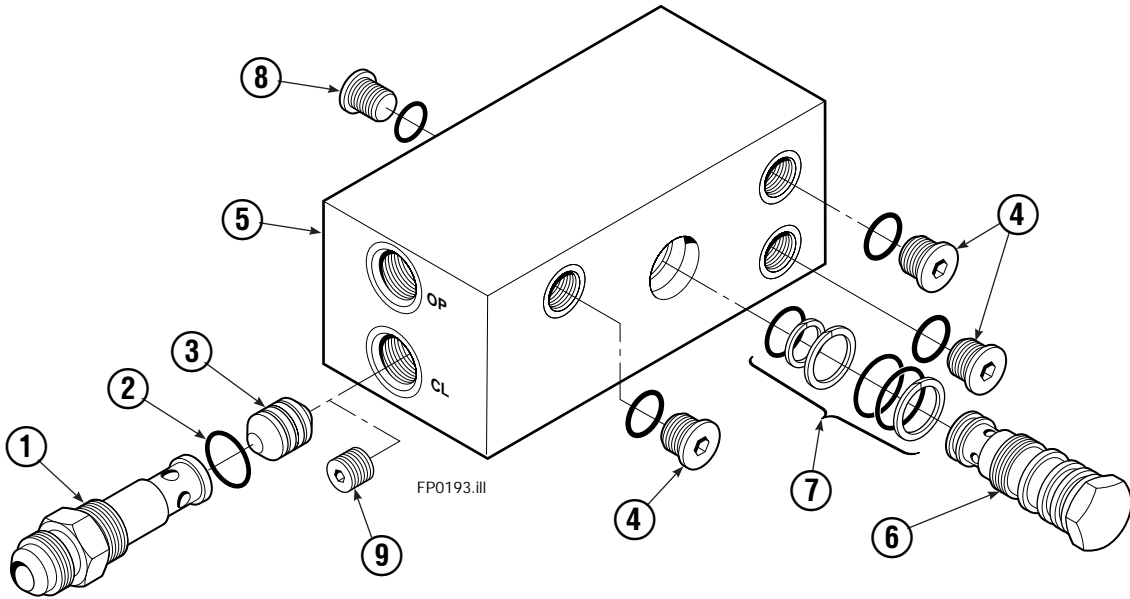

Reference: Hydraulic Group 381520
 Hose Group 384612
 Cylinder 383033
 Common Parts 3005185

Hydraulic Valve Group

80C/100C/120C			
REF	QTY	PART NO	DESCRIPTION
		381520	Hydraulic Valve Group ★
		384612	Hose Group ▲
1	1	601377	Fitting, 8-8
2	1	643524	Capscrew
3	3	4750	Capscrew, .375x.750
4	4	611288	Fitting, 6-8
5	1	681231	Hose
6	1	675954	Hose
7	1	675954	Hose
8	1	681231	Hose
9	2	601676	Fitting, 6-6
10	2	617487	Elbow Restrictor ●
11	1	668861	Valve Assembly ■
12	1	844137	Bracket
13	2	7961	Roll Pins
14	2	7882	Roll Pins

★ Includes items 1-4 & 9-12.

▲ Includes items 5-8.

● See Elbow Restrictor page for parts breakdown.

■ See Valve Assembly page for parts breakdown.

Restrictor Fitting

REF	QTY	PART NO.	DESCRIPTION
		617487	Restrictor Assembly
1	1	617486	Tee
2	1	2698	O-Ring
3	1	11100	Setscrew
4	1	11099	Cap
5	1	5715	Jam Nut
6	1	2840	O-Ring

Valve Assembly

REF	QTY	PART NO.	DESCRIPTION
		668861	Check Valve
1	1	667490	Special Fitting
● 2	2	2841	O-Ring
3	1	667471	Spool
4	3	609455	Fitting
5	1	668862	Valve Body
6	1	678270	Check Valve - V.P.O.
● 7	1	661347	Service Kit
8	1	604510	Fitting, 6
■ 9	1	676343	Regeneration Elimination Plug
		668864	Service Kit

- Included in Service Kit 668864.
- For eliminating regeneration circuit only.
(See Technical Bulletin Number 121)

Cylinder

120C			
REF	QTY	PART NO.	DESCRIPTION
		383033	Cylinder Assembly
1	2	■ 6511	Cotter Pin
2	2	■ 667667	Retainer
3	2	■ 667668	Nut
4	1	564906	Shell
5	1	558402	Piston
6	1	✕ 2722	O-Ring
7	1	✕ 557376	Seal
8	1	✕ 2791	O-Ring
9	1	✕ 615134	Back-Up Ring
10	1	667675	Retainer
11	1	✕ 662451	Seal
12	1	✕ 638246	Nylon Ring
13	1	✕ 628047	Wiper
14	1	561012	Nut
15	1	584475	Rod
16	1	667676	Washer
17	1	829242	Spacer
18	1	✕ 671049	Seal Loader, Piston
19	1	✕ 671052	Seal Loader, Retainer
		667723	Service Kit