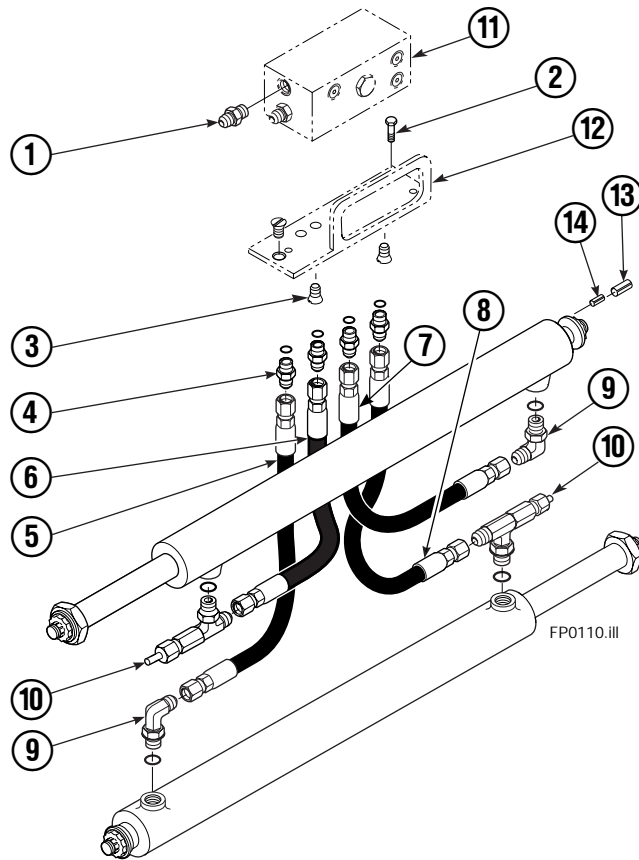

Reference: Hydraulic Group 381520
 Hose Group 384612
 Cylinder 383033
 Common Parts 3005185

Hydraulic Valve Group

80C/100C/120C			
REF	QTY	PART NO	DESCRIPTION
		381520	Hydraulic Valve Group ★
		384612	Hose Group ▲
1	1	601377	Fitting, 8-8
2	1	643524	Capscrew
3	3	4750	Capscrew, .375x.750
4	4	611288	Fitting, 6-8
5	1	681231	Hose
6	1	675954	Hose
7	1	675954	Hose
8	1	681231	Hose
9	2	601676	Fitting, 6-6
10	2	617487	Elbow Restrictor ●
11	1	668861	Valve Assembly ■
12	1	844137	Bracket
13	2	7961	Roll Pins
14	2	7882	Roll Pins

★ Includes items 1-4 & 9-12.

▲ Includes items 5-8.

● See Elbow Restrictor page for parts breakdown.

■ See Valve Assembly page for parts breakdown.

Restrictor Fitting

REF	QTY	PART NO.	DESCRIPTION
		617487	Restrictor Assembly
1	1	617486	Tee
2	1	2698	O-Ring
3	1	11100	Setscrew
4	1	11099	Cap
5	1	5715	Jam Nut
6	1	2840	O-Ring

Valve Assembly

REF	QTY	PART NO.	DESCRIPTION
		668861	Check Valve
1	1	667490	Special Fitting
● 2	2	2841	O-Ring
3	1	667471	Spool
4	3	609455	Fitting
5	1	668862	Valve Body
6	1	678270	Check Valve - V.P.O.
● 7	1	661347	Service Kit
8	1	604510	Fitting, 6
■ 9	1	676343	Regeneration Elimination Plug
		668864	Service Kit

▲ See Sideshift Cylinder page for parts breakdown.

Sideshift Cylinder

REF	QTY	PART NO.	DESCRIPTION
		686243	Cylinder Assembly
1	1	561012	Nut
■ 2	1	662457	Seal
3	1	564562	Spacer - Head
■ 4	1	2718	O-Ring
5	1	561427	Piston
6	1	561422	Shell
7	1	561422	Rod
8	1	561428	Retainer
■ 9	1	2791	O-Ring
■ 10	1	615134	Back-up Ring
■ 11	1	662449	Seal
12	1	561429	Retaining Ring
13	1	7215	Snap Ring
■ 14	1	626468	Wiper
15	1	---	Spacer - Rod
		561430	Service Kit