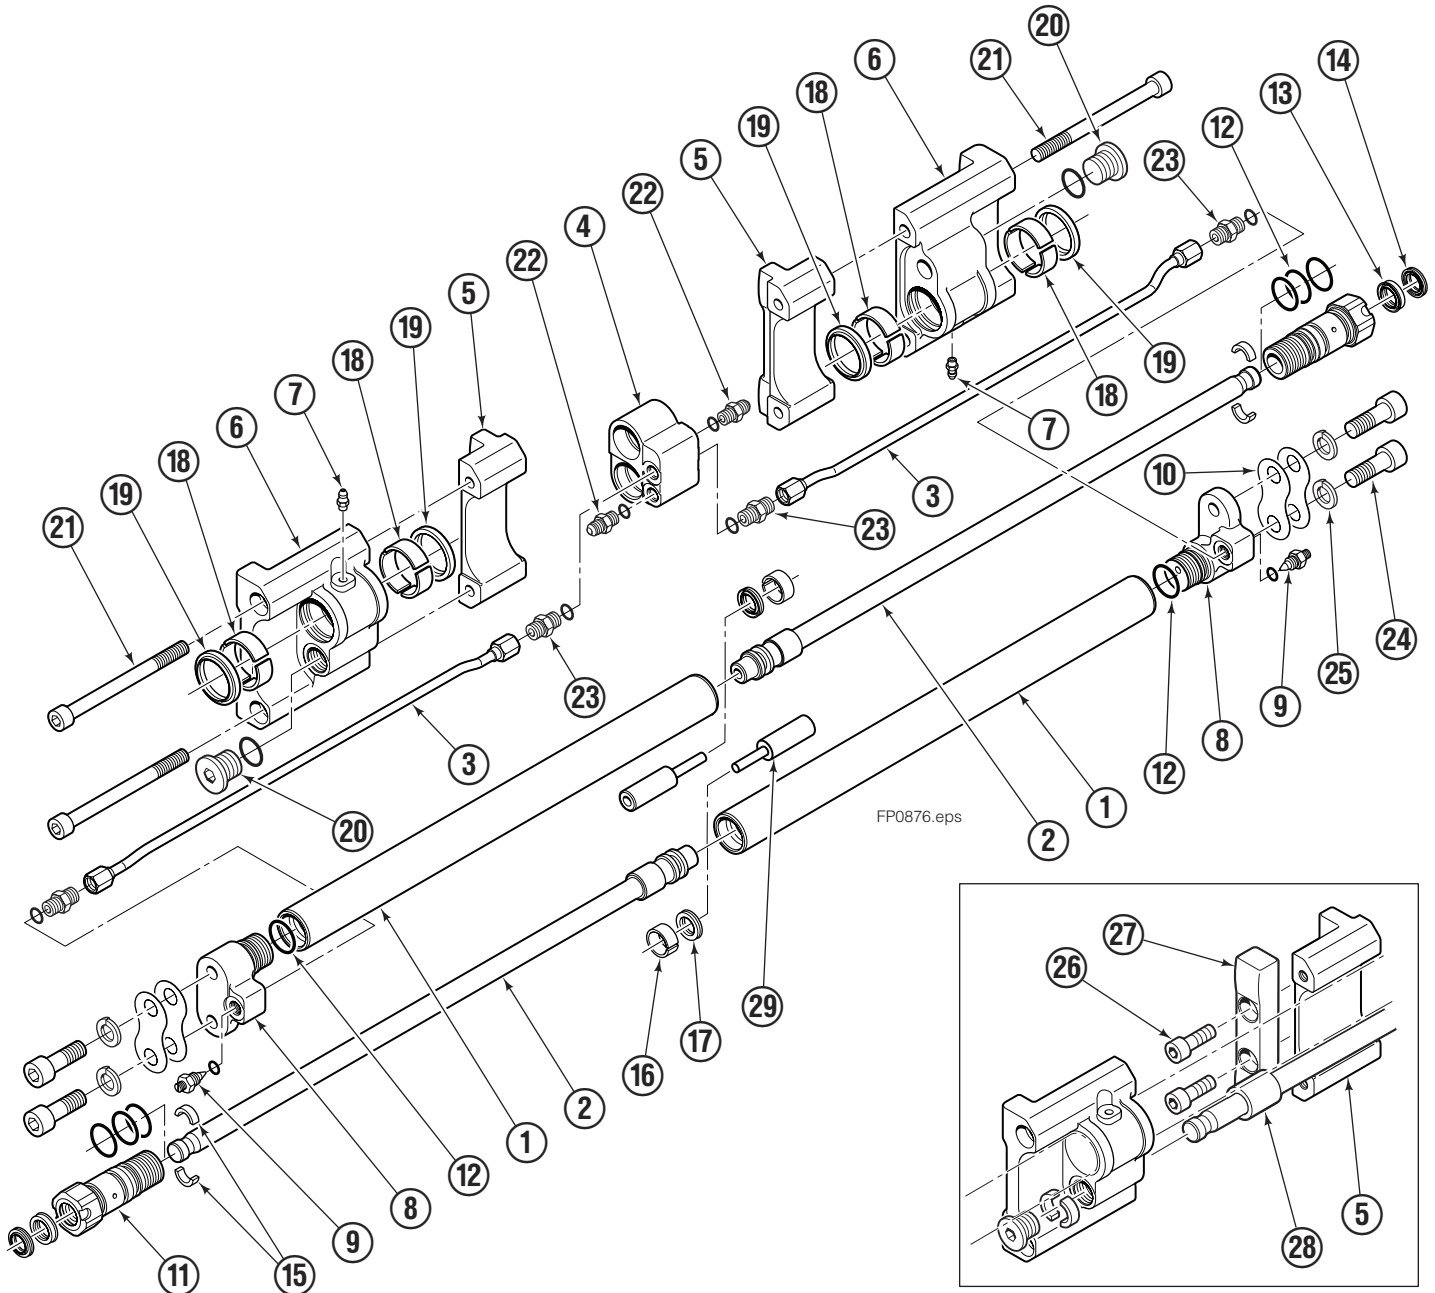

OR

Write: Cascade Corporation, P.O. Box 20187, Portland, OR 97220

Internet: www.cascorp.com

Fork Positioner Assembly

Sticker showing operating pressure, phone numbers for service & parts.

Patent Sticker

FP0667.eps

Assembly part number (on LH fork carrier).

Fork Positioner Assembly

Items that vary by width

120K/150K			
ASSEMBLY PART NO.	REF. NO. 1 ★ CYLINDER SHELL QTY 2	REF. NO. 2 ★ CYLINDER ROD QTY 2	REF. NO. 3 TUBE QTY 2
6804631	6804627	6804629	6804630

REF	QTY	PART NO.	DESCRIPTION
		6069312	Common Parts Group
4	1	6059224	Manifold
5	2	6059395	◆ Fork Carrier, Inner, 122/150/180 mm Fork
6	2	6059301	Fork Carrier, Outer
7	2	424115	Grease Fitting
8	2	6059267	Cylinder Head End
9	2	6042658	Restrictor Fitting
10	4	6059383	Shim
11	2	6059219	Cylinder Retainer
12	8	6059580	O-Ring, Retainer OD ✘
13	2	562132	Rod Seal, Retainer ✘
14	2	562131	Rod Wiper, Retainer ✘
15	4	6059382	Half-Ring Keeper
16	2	6059421	Piston Wear Ring ✘
17	2	6059422	Piston Seal ✘
18	4	6059419	Bearing, Composite
19	4	6059584	Wiper
20	2	6059459	Rod Retainer Plug
21	4	6405531	Capscrew, M12 x 160
22	2	6043332	Fitting, M10 to No.4 JIC ●
23	4	6042689	Fitting, M10 to EO-2 Tube
24	4	769577	Capscrew, M16 x 50 ■
25	4	678992	Lockwasher, M16 ■
26	4	767615	◆ Capscrew, M10 x 25
27	2	6059397	◆ Spacer Bar
28	2	—	Rod Spacer
29	2	8100527	Piston Spacer

■ Included in Mounting Kit 6059460.

Reference: SK-8919.1

Sideshift Assembly

FP1526.ai

150K

REF	QTY	PART NO.	DESCRIPTION	REF	QTY	PART NO.	DESCRIPTION
1	2	6079936	Upper Bearing	7	4	768580	◆ Capscrew, M20 x 60
2	1	6802937	Cylinder ▲	8	1	6804626	Frame
3	2	6057162	Lower Bearing	9	2	7916	Roll Pin
4	4	783800	◆ Nut, M20	10	2	607616	■ Fitting, 6-6
5	2	6083157	◆ Lower Hook	11	2	221733	▼ Restrictor Washer
6	4	215419	◆ Washer, M20				