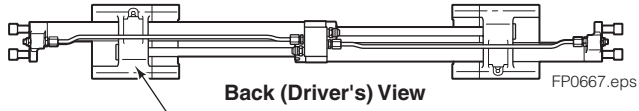

OR

Write: Cascade Corporation, P.O. Box 20187, Portland, OR 97220

Internet: www.cascorp.com

Fork Positioner Assembly

Sticker showing operating pressure, phone numbers for service & parts.

Patent Sticker

FP0667.eps