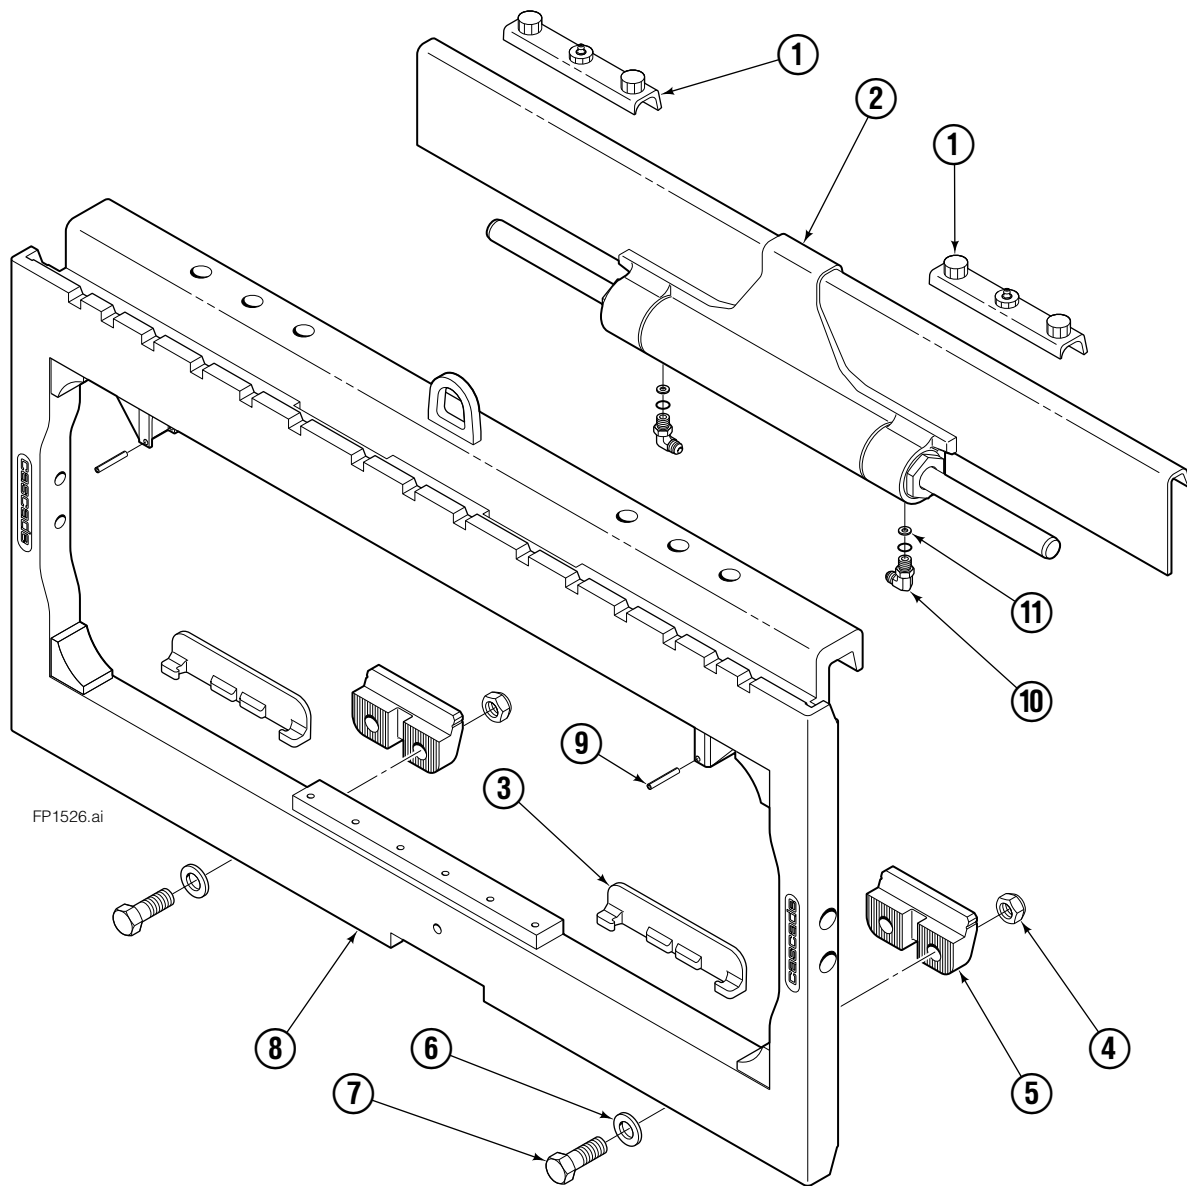

★ If cylinder shell or rod needs replacing due to bending damage, order complete Fork Positioner Assembly.

◆ Included in Fork Carrier Assembly 6059395.

✘ Included in Cylinder Service Kit 6081752.

● Included in Fitting Group 6045440.

■ Included in Mounting Kit 6059460.

Reference: SK-8919.1

Sideshift Assembly

FP1526.ai

150K

REF	QTY	PART NO.	DESCRIPTION	REF	QTY	PART NO.	DESCRIPTION
1	2	6079936	Upper Bearing	7	4	768580	◆ Capscrew, M20 x 60
2	1	6802937	Cylinder ▲	8	1	6804626	Frame
3	2	6057162	Lower Bearing	9	2	7916	Roll Pin
4	4	783800	◆ Nut, M20	10	2	607616	■ Fitting, 6-6
5	2	6083157	◆ Lower Hook	11	2	221733	▼ Restrictor Washer
6	4	215419	◆ Washer, M20				