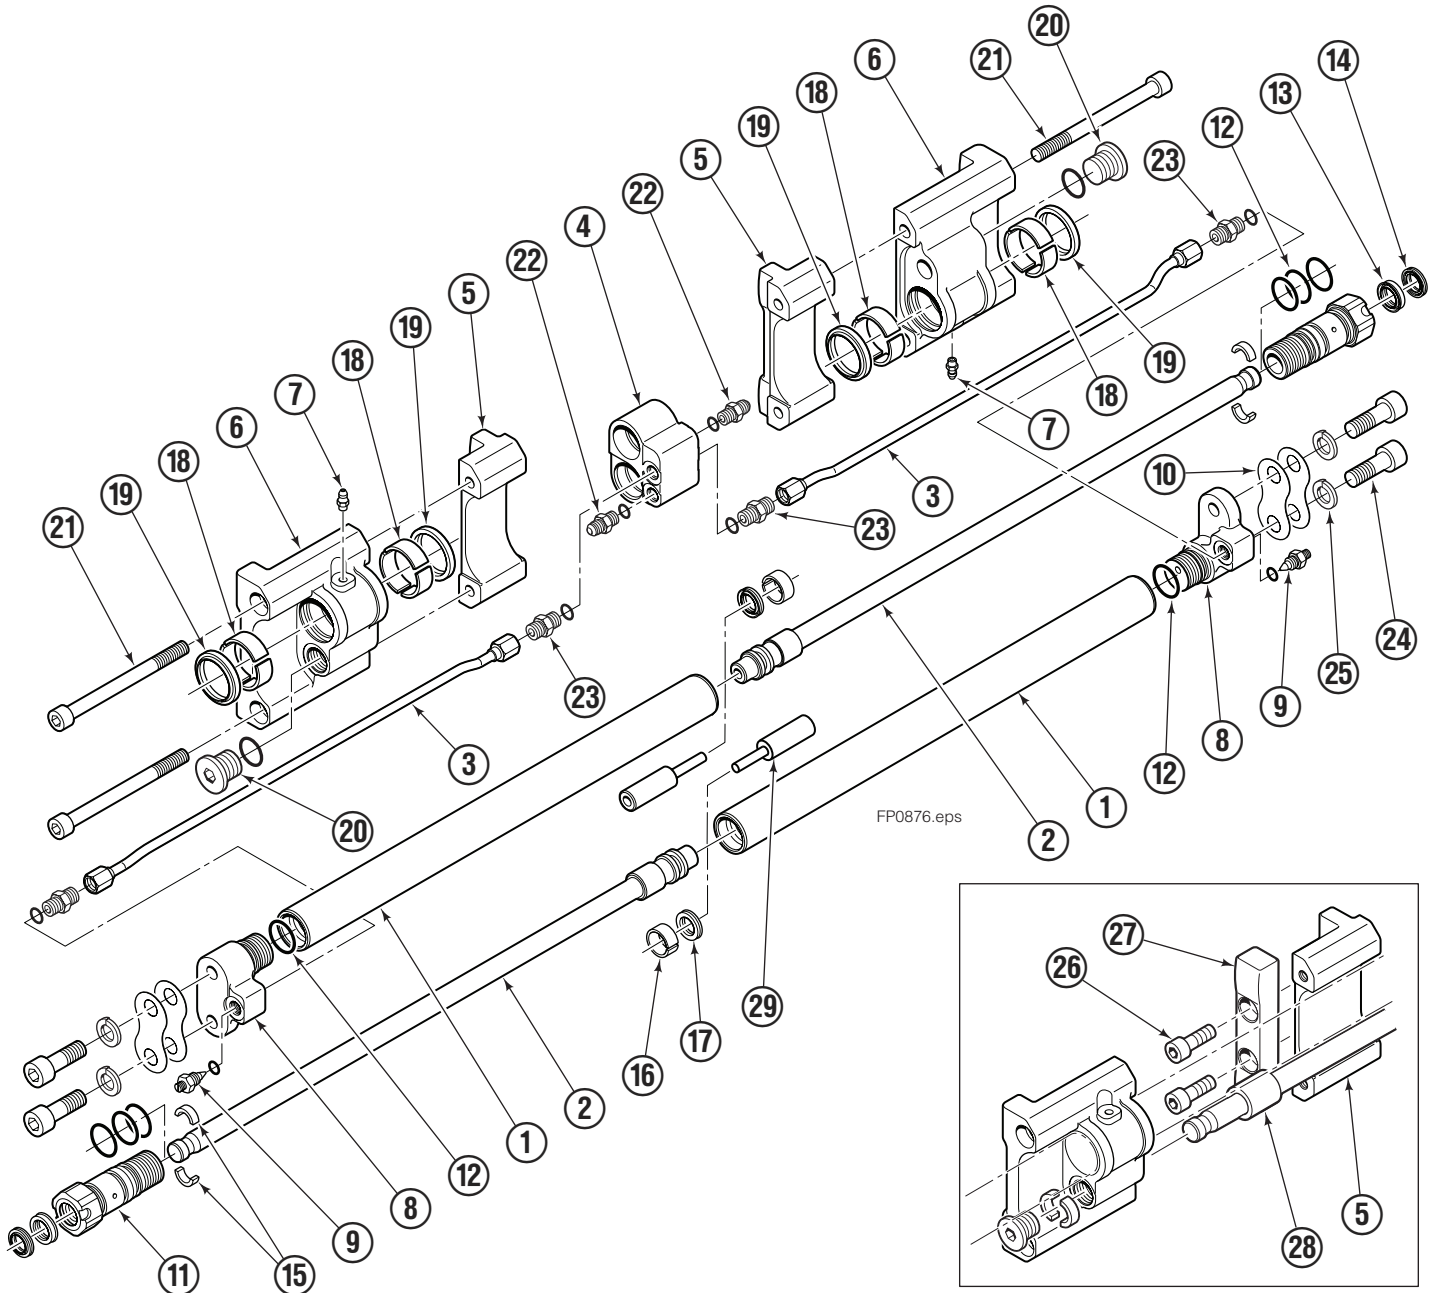

# Fork Positioner Assembly

Sticker showing operating pressure, phone numbers for service & parts.

Assembly part number (on LH fork carrier).

# Fork Positioner Assembly

## Items that vary by width

120K/150K			
ASSEMBLY PART NO.	REF. NO. 1 ★ CYLINDER SHELL QTY 2	REF. NO. 2 ★ CYLINDER ROD QTY 2	REF. NO. 3 TUBE QTY 2
6804802	6084546	6084547	6094406

REF	QTY	PART NO.	DESCRIPTION
		6069312	Common Parts Group
4	1	6059224	Manifold
5	2	6059395	◆ Fork Carrier, Inner, 122/150/180 mm Fork
6	2	6059301	Fork Carrier, Outer
7	2	424115	Grease Fitting
8	2	6059267	Cylinder Head End
9	2	6042658	Restrictor Fitting
10	4	6059383	Shim
11	2	6059219	Cylinder Retainer
12	8	6059580	O-Ring, Retainer OD ✖
13	2	562132	Rod Seal, Retainer ✖
14	2	562131	Rod Wiper, Retainer ✖
15	4	6059382	Half-Ring Keeper
16	2	6059421	Piston Wear Ring ✖
17	2	6059422	Piston Seal ✖
18	4	6059419	Bearing, Composite
19	4	6059584	Wiper
20	2	6059459	Rod Retainer Plug
21	4	6405531	Capscrew, M12 x 160
22	2	6043332	Fitting, M10 to No.4 JIC ●
23	4	6042689	Fitting, M10 to EO-2 Tube
24	4	769577	Capscrew, M16 x 50 ■
25	4	678992	Lockwasher, M16 ■
26	4	767615	◆ Capscrew, M10 x 25
27	2	6059397	◆ Spacer Bar
28	2	—	Rod Spacer
29	2	8100527	Piston Spacer

## 120K

REF	QTY	PART NO.	DESCRIPTION	REF	QTY	PART NO.	DESCRIPTION
1	2	6079936	Upper Bearing	7	4	768580	◆ Capscrew, M20 x 60
2	1	6802911	Cylinder ▲	8	1	6804795	Frame
3	2	6057162	Lower Bearing	9	2	7916	Roll Pin
4	4	783800	◆ Nut, M20	10	2	607616	■ Fitting, 6-6
5	2	6083157	◆ Lower Hook	11	2	221733	▼ Restrictor Washer
6	4	215419	◆ Washer, M20				