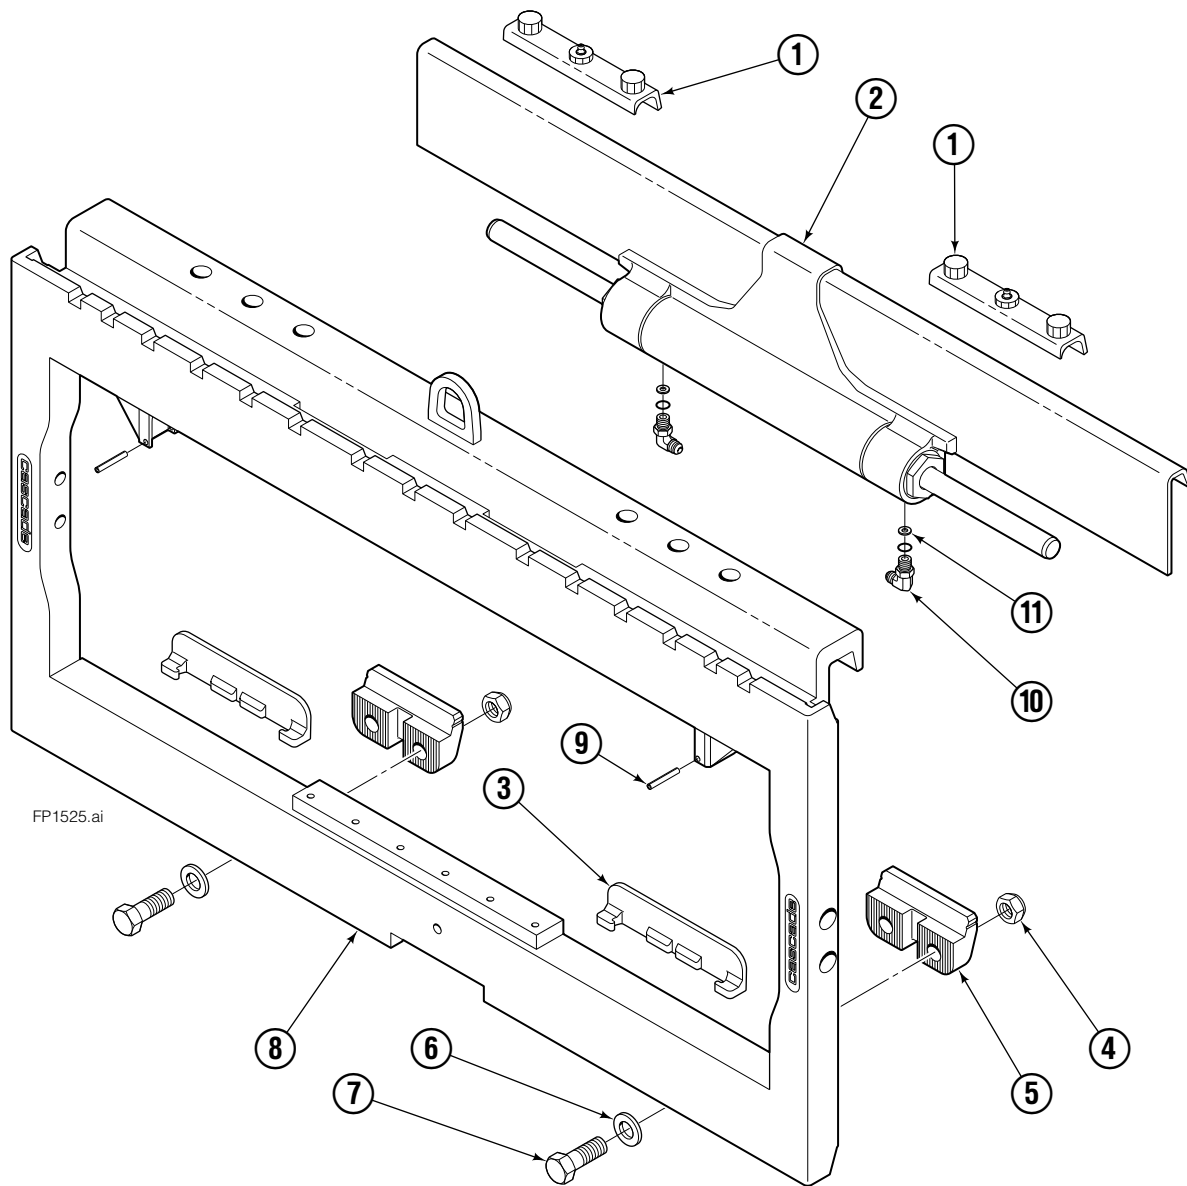

## Items that vary by width

120K/150K			
ASSEMBLY PART NO.	REF. NO. 1 ★ CYLINDER SHELL QTY 2	REF. NO. 2 ★ CYLINDER ROD QTY 2	REF. NO. 3 TUBE QTY 2
6804802	6084546	6084547	6094406

REF	QTY	PART NO.	DESCRIPTION
		6069312	Common Parts Group
4	1	6059224	Manifold
5	2	6059395	◆ Fork Carrier, Inner, 122/150/180 mm Fork
6	2	6059301	Fork Carrier, Outer
7	2	424115	Grease Fitting
8	2	6059267	Cylinder Head End
9	2	6042658	Restrictor Fitting
10	4	6059383	Shim
11	2	6059219	Cylinder Retainer
12	8	6059580	O-Ring, Retainer OD ✖
13	2	562132	Rod Seal, Retainer ✖
14	2	562131	Rod Wiper, Retainer ✖
15	4	6059382	Half-Ring Keeper
16	2	6059421	Piston Wear Ring ✖
17	2	6059422	Piston Seal ✖
18	4	6059419	Bearing, Composite
19	4	6059584	Wiper
20	2	6059459	Rod Retainer Plug
21	4	6405531	Capscrew, M12 x 160
22	2	6043332	Fitting, M10 to No.4 JIC ●
23	4	6042689	Fitting, M10 to EO-2 Tube
24	4	769577	Capscrew, M16 x 50 ■
25	4	678992	Lockwasher, M16 ■
26	4	767615	◆ Capscrew, M10 x 25
27	2	6059397	◆ Spacer Bar
28	2	—	Rod Spacer
29	2	8100527	Piston Spacer

★ If cylinder shell or rod needs replacing due to bending damage, order complete Fork Positioner Assembly.

◆ Included in Fork Carrier Assembly 6059395.

✖ Included in Cylinder Service Kit 6081752.

● Included in Fitting Group 6045440.

## 120K

REF	QTY	PART NO.	DESCRIPTION	REF	QTY	PART NO.	DESCRIPTION
1	2	6079936	Upper Bearing	7	4	768580	◆ Capscrew, M20 x 60
2	1	6802911	Cylinder ▲	8	1	6804795	Frame
3	2	6057162	Lower Bearing	9	2	7916	Roll Pin
4	4	783800	◆ Nut, M20	10	2	607616	■ Fitting, 6-6
5	2	6083157	◆ Lower Hook	11	2	221733	▼ Restrictor Washer
6	4	215419	◆ Washer, M20				