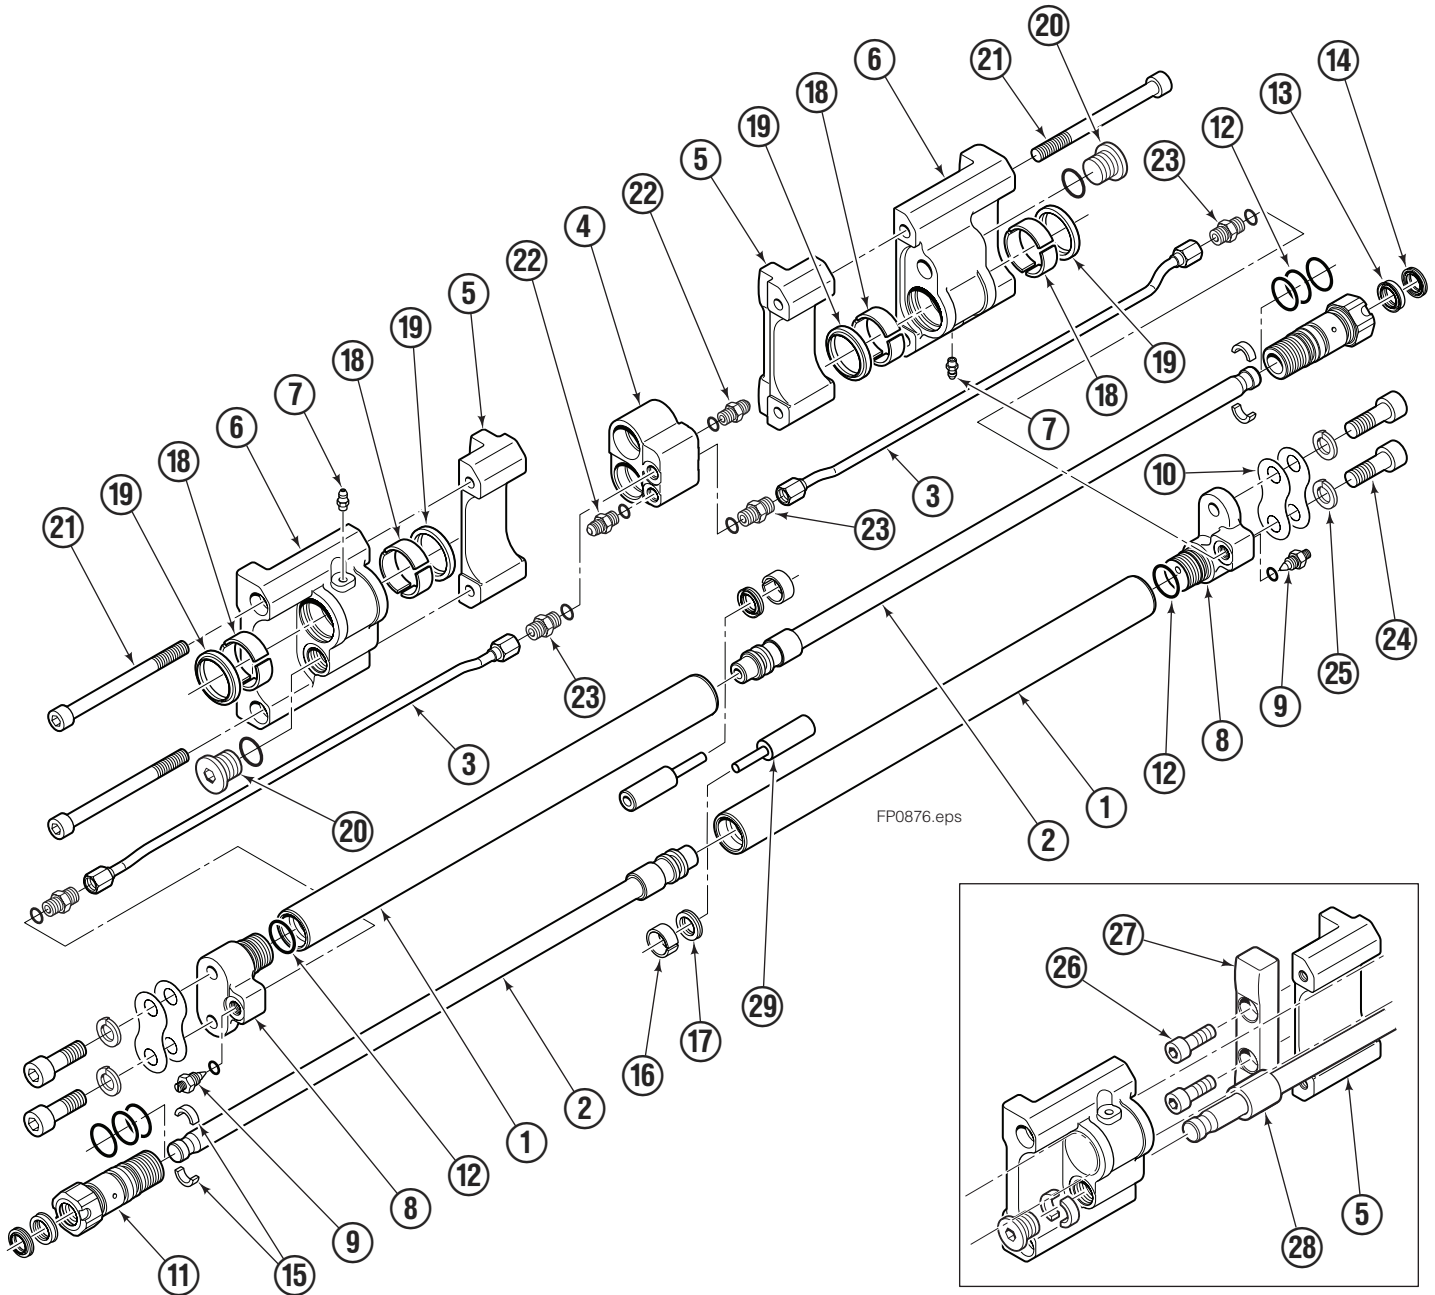

# Parts Manual

---

Model \_\_\_\_\_ Fork Positioner

Catalog Number \_\_\_\_\_ 120K-FPS-C026 R1

---

**cascade**®  
**corporation**

**For Technical Assistance call:** 800-227-2233, Fax: 888-329-8207

**To Order Parts call:** 888-227-2233, Fax: 888-329-0234

# Fork Positioner Assembly

Sticker showing operating pressure, phone numbers for service & parts.

## Items that vary by width

120K/150K			
ASSEMBLY PART NO.	REF. NO. 1 ★ CYLINDER SHELL QTY 2	REF. NO. 2 ★ CYLINDER ROD QTY 2	REF. NO. 3 TUBE QTY 2
6804631	6804627	6804629	6804630

REF	QTY	PART NO.	DESCRIPTION
		6069312	Common Parts Group
4	1	6059224	Manifold
5	2	6059395	◆ Fork Carrier, Inner, 122/150/180 mm Fork
6	2	6059301	Fork Carrier, Outer
7	2	424115	Grease Fitting
8	2	6059267	Cylinder Head End
9	2	6042658	Restrictor Fitting
10	4	6059383	Shim
11	2	6059219	Cylinder Retainer
12	8	6059580	O-Ring, Retainer OD ✘
13	2	562132	Rod Seal, Retainer ✘
14	2	562131	Rod Wiper, Retainer ✘
15	4	6059382	Half-Ring Keeper
16	2	6059421	Piston Wear Ring ✘
17	2	6059422	Piston Seal ✘
18	4	6059419	Bearing, Composite
19	4	6059584	Wiper
20	2	6059459	Rod Retainer Plug
21	4	6405531	Capscrew, M12 x 160
22	2	6043332	Fitting, M10 to No.4 JIC ●
23	4	6042689	Fitting, M10 to EO-2 Tube
24	4	769577	Capscrew, M16 x 50 ■
25	4	678992	Lockwasher, M16 ■
26	4	767615	◆ Capscrew, M10 x 25
27	2	6059397	◆ Spacer Bar
28	2	—	Rod Spacer
29	2	8100527	Piston Spacer

## 120K

REF	QTY	PART NO.	DESCRIPTION	REF	QTY	PART NO.	DESCRIPTION
1	2	6079936	Upper Bearing	7	4	768580	◆ Capscrew, M20 x 60
2	1	6802911	Cylinder ▲	8	1	6804863	Frame
3	2	6057162	Lower Bearing	9	2	7916	Roll Pin
4	4	783800	◆ Nut, M20	10	2	607616	■ Fitting, 6-6
5	2	6083157	◆ Lower Hook	11	2	221733	▼ Restrictor Washer
6	4	215419	◆ Washer, M20				