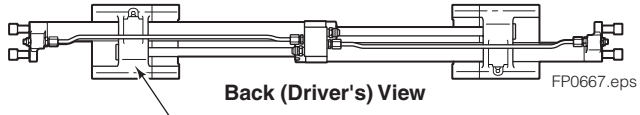

Fork Positioner Assembly

Sticker showing operating pressure, phone numbers for service & parts.

Fork Positioner Assembly

Items that vary by width

120K/150K			
ASSEMBLY PART NO.	REF. NO. 1 ★ CYLINDER SHELL QTY 2	REF. NO. 2 ★ CYLINDER ROD QTY 2	REF. NO. 3 TUBE QTY 2
6804631	6804627	6804629	6804630

REF	QTY	PART NO.	DESCRIPTION
		6069312	Common Parts Group
4	1	6059224	Manifold
5	2	6059395	◆ Fork Carrier, Inner, 122/150/180 mm Fork
6	2	6059301	Fork Carrier, Outer
7	2	424115	Grease Fitting
8	2	6059267	Cylinder Head End
9	2	6042658	Restrictor Fitting
10	4	6059383	Shim
11	2	6059219	Cylinder Retainer
12	8	6059580	O-Ring, Retainer OD ✘
13	2	562132	Rod Seal, Retainer ✘
14	2	562131	Rod Wiper, Retainer ✘
15	4	6059382	Half-Ring Keeper
16	2	6059421	Piston Wear Ring ✘
17	2	6059422	Piston Seal ✘
18	4	6059419	Bearing, Composite
19	4	6059584	Wiper
20	2	6059459	Rod Retainer Plug
21	4	6405531	Capscrew, M12 x 160
22	2	6043332	Fitting, M10 to No.4 JIC ●
23	4	6042689	Fitting, M10 to EO-2 Tube
24	4	769577	Capscrew, M16 x 50 ■
25	4	678992	Lockwasher, M16 ■
26	4	767615	◆ Capscrew, M10 x 25
27	2	6059397	◆ Spacer Bar
28	2	—	Rod Spacer
29	2	8100527	Piston Spacer

★ If cylinder shell or rod needs replacing due to bending damage, order complete Fork Positioner Assembly.

◆ Included in Fork Carrier Assembly 6059395.

✘ Included in Cylinder Service Kit 6081752.

● Included in Fitting Group 6045440.

■ Included in Mounting Kit 6059460.

Reference: SK-8919.1