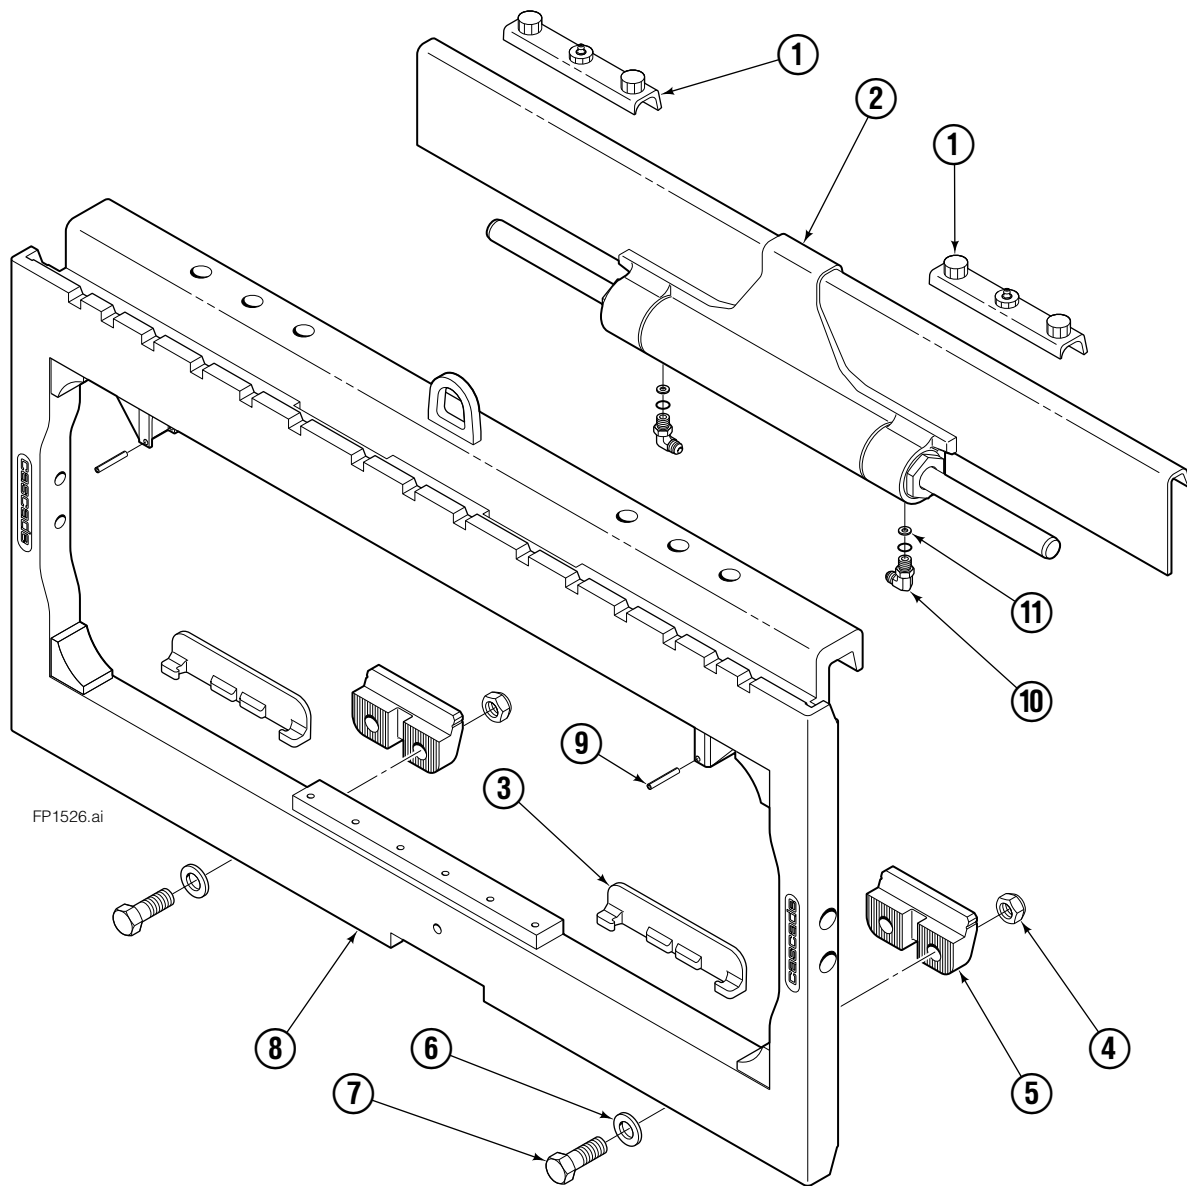

## Items that vary by width

120K/150K			
ASSEMBLY PART NO.	REF. NO. 1 ★ CYLINDER SHELL QTY 2	REF. NO. 2 ★ CYLINDER ROD QTY 2	REF. NO. 3 TUBE QTY 2
6804631	6804627	6804629	6804630

REF	QTY	PART NO.	DESCRIPTION
		6069312	Common Parts Group
4	1	6059224	Manifold
5	2	6059395	◆ Fork Carrier, Inner, 122/150/180 mm Fork
6	2	6059301	Fork Carrier, Outer
7	2	424115	Grease Fitting
8	2	6059267	Cylinder Head End
9	2	6042658	Restrictor Fitting
10	4	6059383	Shim
11	2	6059219	Cylinder Retainer
12	8	6059580	O-Ring, Retainer OD ✘
13	2	562132	Rod Seal, Retainer ✘
14	2	562131	Rod Wiper, Retainer ✘
15	4	6059382	Half-Ring Keeper
16	2	6059421	Piston Wear Ring ✘
17	2	6059422	Piston Seal ✘
18	4	6059419	Bearing, Composite
19	4	6059584	Wiper
20	2	6059459	Rod Retainer Plug
21	4	6405531	Capscrew, M12 x 160
22	2	6043332	Fitting, M10 to No.4 JIC ●
23	4	6042689	Fitting, M10 to EO-2 Tube
24	4	769577	Capscrew, M16 x 50 ■
25	4	678992	Lockwasher, M16 ■
26	4	767615	◆ Capscrew, M10 x 25
27	2	6059397	◆ Spacer Bar
28	2	—	Rod Spacer
29	2	8100527	Piston Spacer

★ If cylinder shell or rod needs replacing due to bending damage, order complete Fork Positioner Assembly.

◆ Included in Fork Carrier Assembly 6059395.

✘ Included in Cylinder Service Kit 6081752.

● Included in Fitting Group 6045440.

## 120K

REF	QTY	PART NO.	DESCRIPTION	REF	QTY	PART NO.	DESCRIPTION
1	2	6079936	Upper Bearing	7	4	768580	◆ Capscrew, M20 x 60
2	1	6802911	Cylinder ▲	8	1	6804863	Frame
3	2	6057162	Lower Bearing	9	2	7916	Roll Pin
4	4	783800	◆ Nut, M20	10	2	607616	■ Fitting, 6-6
5	2	6083157	◆ Lower Hook	11	2	221733	▼ Restrictor Washer
6	4	215419	◆ Washer, M20				