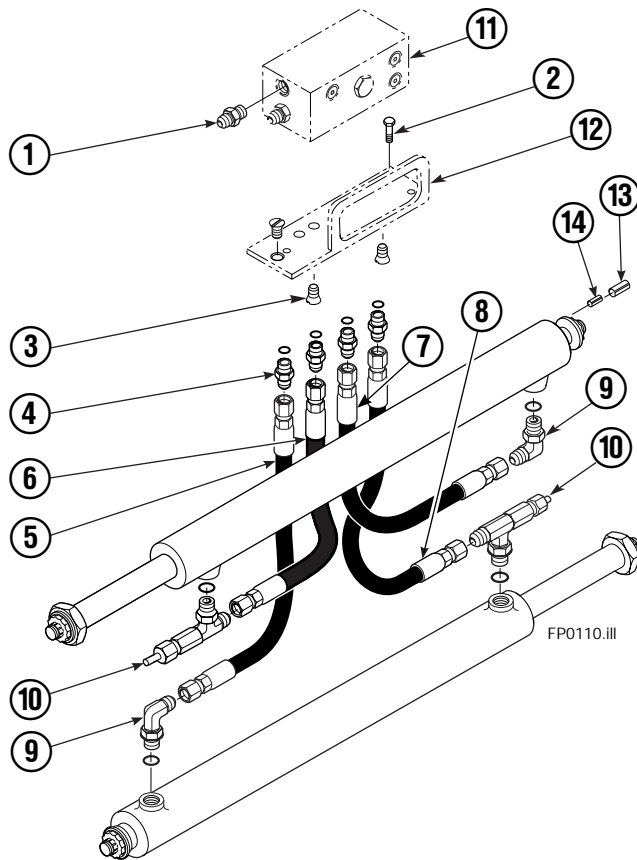

# Frame Group

FP0192.III

REF	QTY	PART NO.	DESCRIPTION
		3008084	Frame Group, 48 in. (items 1 & 2)
		214444	Retainer Group (items 3 & 4)
1	1	393350	Frame
2	2	830814	Shaft
3	4	830774	End Plates
4	8	4771	Capscrews

# Hydraulic Valve Group

120C			
REF	QTY	PART NO	DESCRIPTION
		381520	Hydraulic Valve Group ★
		384618	Hose Group ▲
1	1	601377	Fitting, 8-8
2	1	643524	Capscrew
3	3	4750	Capscrew, .375x.750
4	4	611288	Fitting, 6-8
5	1	681231	Hose
6	1	380315	Hose
7	1	380315	Hose
8	1	681231	Hose
9	2	601676	Fitting-90, 6-6
10	2	617487	Elbow Restrictor ●
11	1	668861	Valve Assembly ■
12	1	844137	Bracket
13	2	7961	Roll Pins
14	2	7882	Roll Pins

# Restrictor Fitting

REF	QTY	PART NO.	DESCRIPTION
		617487	Restrictor Assembly
1	1	617486	Tee
2	1	2698	O-Ring
3	1	11100	Setscrew
4	1	11099	Cap
5	1	5715	Jam Nut
6	1	2840	O-Ring

# Cylinder

120C			
REF	QTY	PART NO.	DESCRIPTION
		394560	Cylinder Assembly
1	2	■ 6511	Cotter Pin
2	2	■ 667667	Retainer
3	2	■ 667668	Nut
4	1	394583	Shell
5	1	558402	Piston
6	1	✕ 2722	O-Ring
7	1	✕ 557376	Seal
8	1	✕ 2791	O-Ring
9	1	✕ 615134	Back-Up Ring
10	1	667675	Retainer
11	1	✕ 662451	Seal
12	1	✕ 638246	Nylon Ring
13	1	✕ 628047	Wiper
14	1	561012	Nut
15	1	564937	Rod
16	1	667676	Washer
17	1	—	Spacer
18	1	✕ 671049	Seal Loader, Piston
19	1	✕ 671052	Seal Loader, Retainer
		667723	Service Kit