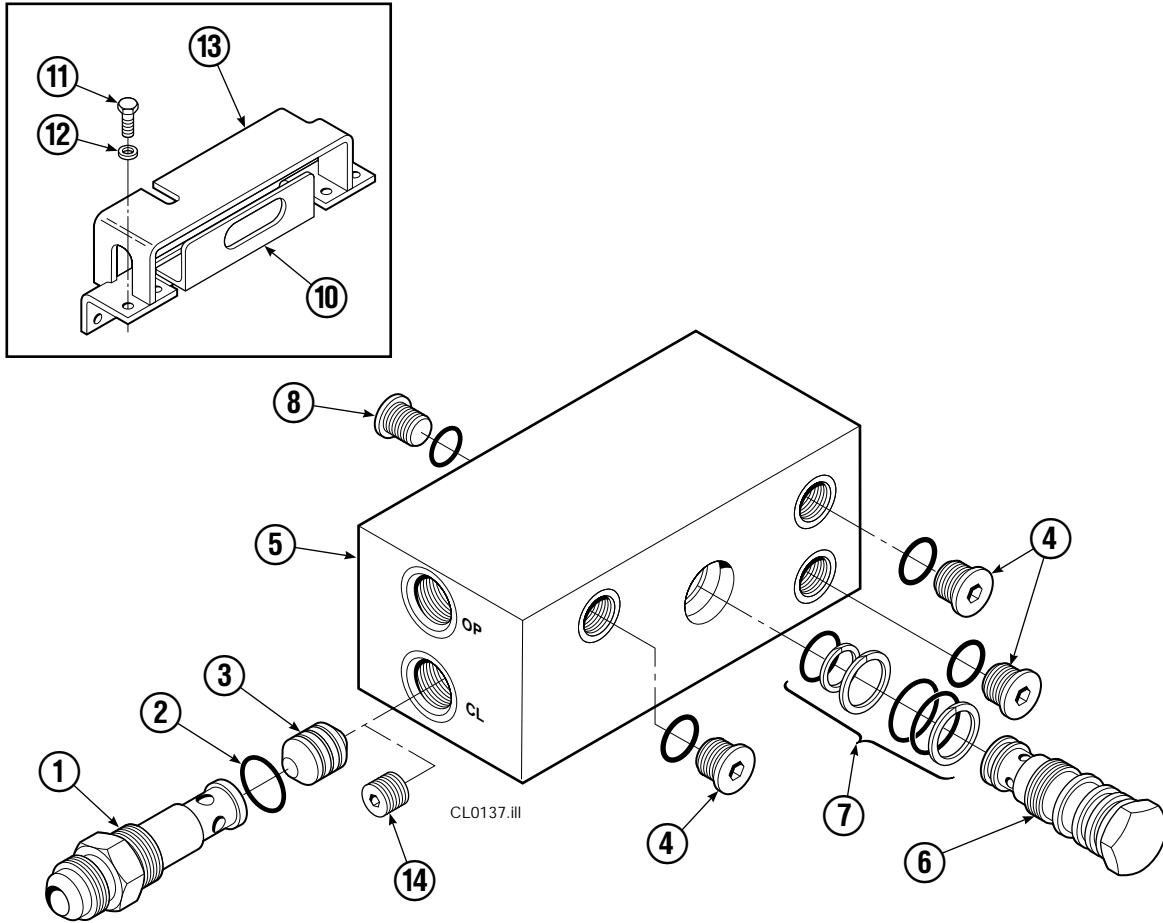

Check Valve Non-Sideshift

REF	QTY	PART NO.	DESCRIPTION
★		668861	Check Valve - Non-Sideshift
1	1	667490	Special Fitting
●	2	2841	O-Ring
3	1	667471	Spool
4	3	609455	Fitting
5	1	668862	Valve Body
6	1	678270	Check Valve - V.P.O.
●	1	661347	Service Kit
8	1	604510	Fitting, 6
10	1	▲	Bracket
11	4	670004	Capscrew, 1/2 NC x 1.25
12	4	6232	Washer
13	1	670000	Guard
■	1	676343	Regeneration Elimination Plug
		668864	Service Kit

- Included in Service Kit 668864.
- ★ Includes items 1 thru 8 only.
- ▲ See Frame and Weldment Assembly page.
- For eliminating regeneration circuit only.
  (See Technical Bulletin Number 121)