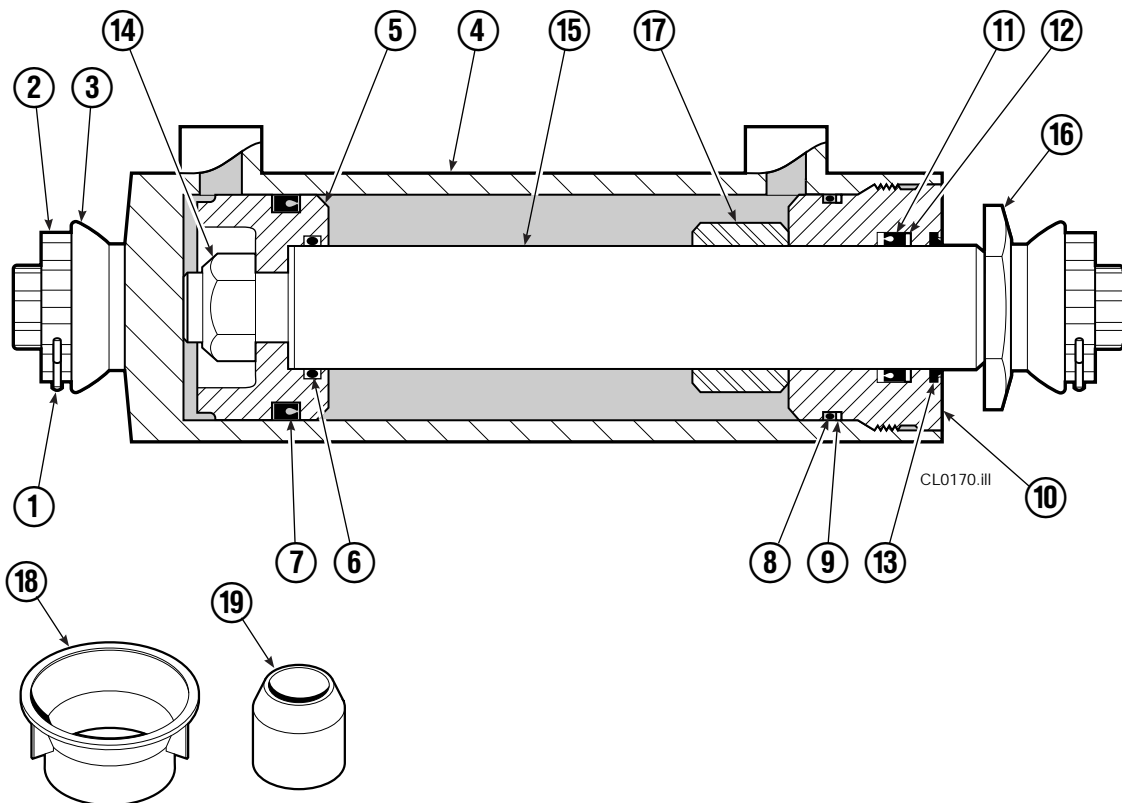

Cylinder

120C			
REF	QTY	PART NO.	DESCRIPTION
		394560	Cylinder Assembly
1	2	■ 6511	Cotter Pin
2	2	■ 667667	Retainer
3	2	■ 667668	Nut
4	1	394583	Shell
5	1	558402	Piston
6	1	✕ 2722	O-Ring
7	1	✕ 557376	Seal
8	1	✕ 2791	O-Ring
9	1	✕ 615134	Back-Up Ring
10	1	667675	Retainer
11	1	✕ 662451	Seal
12	1	✕ 638246	Nylon Ring
13	1	✕ 628047	Wiper
14	1	561012	Nut
15	1	564937	Rod
16	1	667676	Washer
17	1	—	Spacer
18	1	✕ 671049	Seal Loader, Piston
19	1	✕ 671052	Seal Loader, Retainer
		667723	Service Kit

✕ Included in Service Kit.

■ Included in Nut Service Kit 668925.

Ref: S-5564, S-5565