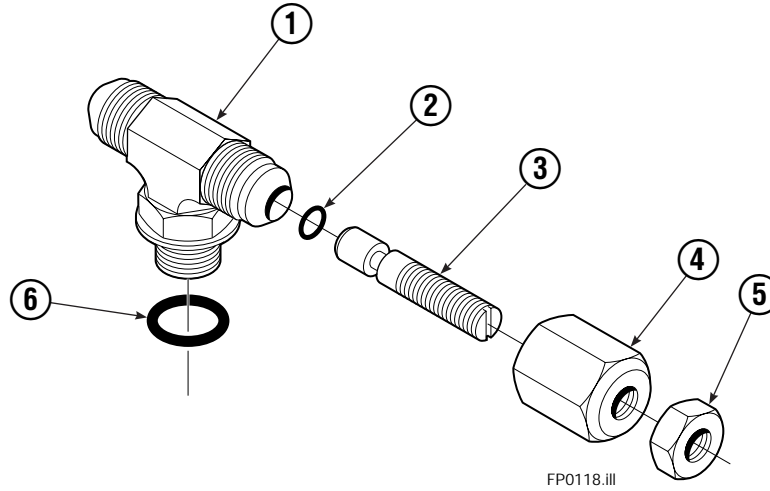

Restrictor Fitting

REF	QTY	PART NO.	DESCRIPTION
		617487	Restrictor Assembly
1	1	617486	Tee
2	1	2698	O-Ring
3	1	11100	Setscrew
4	1	11099	Cap
5	1	5715	Jam Nut
6	1	2840	O-Ring