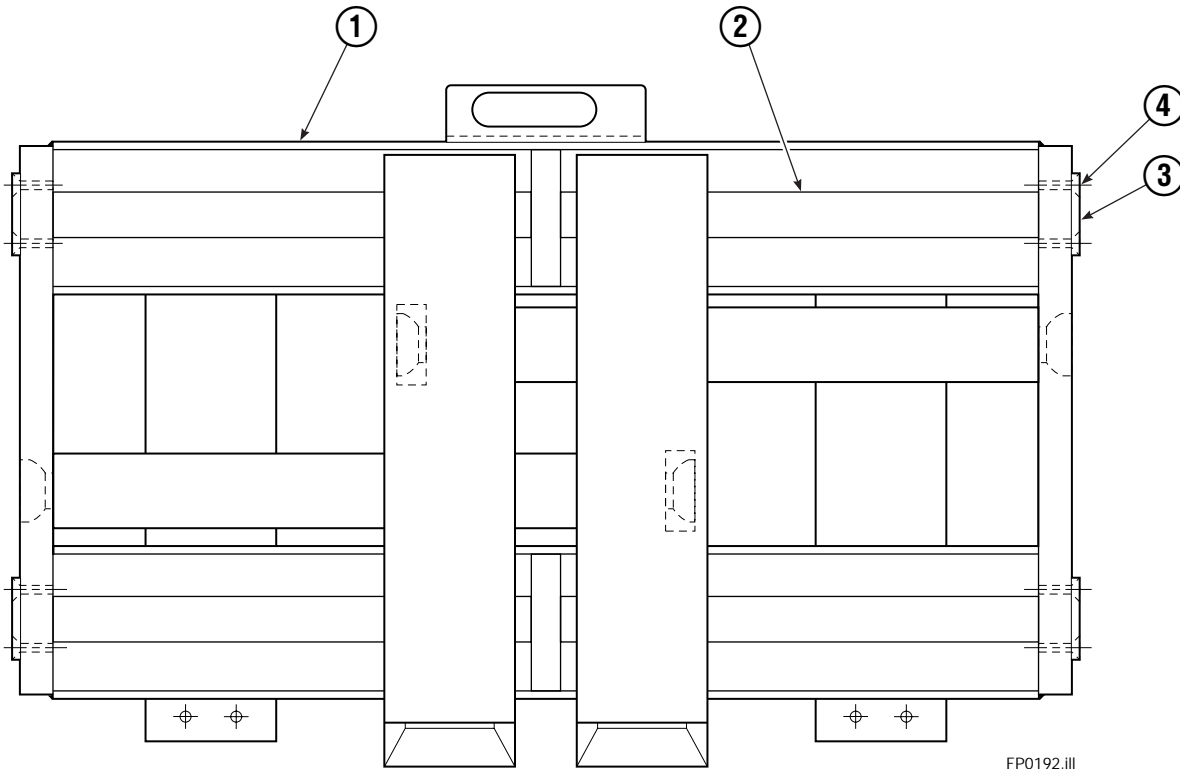

# Frame Group

FP0192.III

REF	QTY	PART NO.	DESCRIPTION
		3008084	Frame Group, 48 in. (items 1 & 2)
		214444	Retainer Group (items 3 & 4)
1	1	393350	Frame
2	2	830814	Shaft
3	4	830774	End Plates
4	8	4771	Capscrews