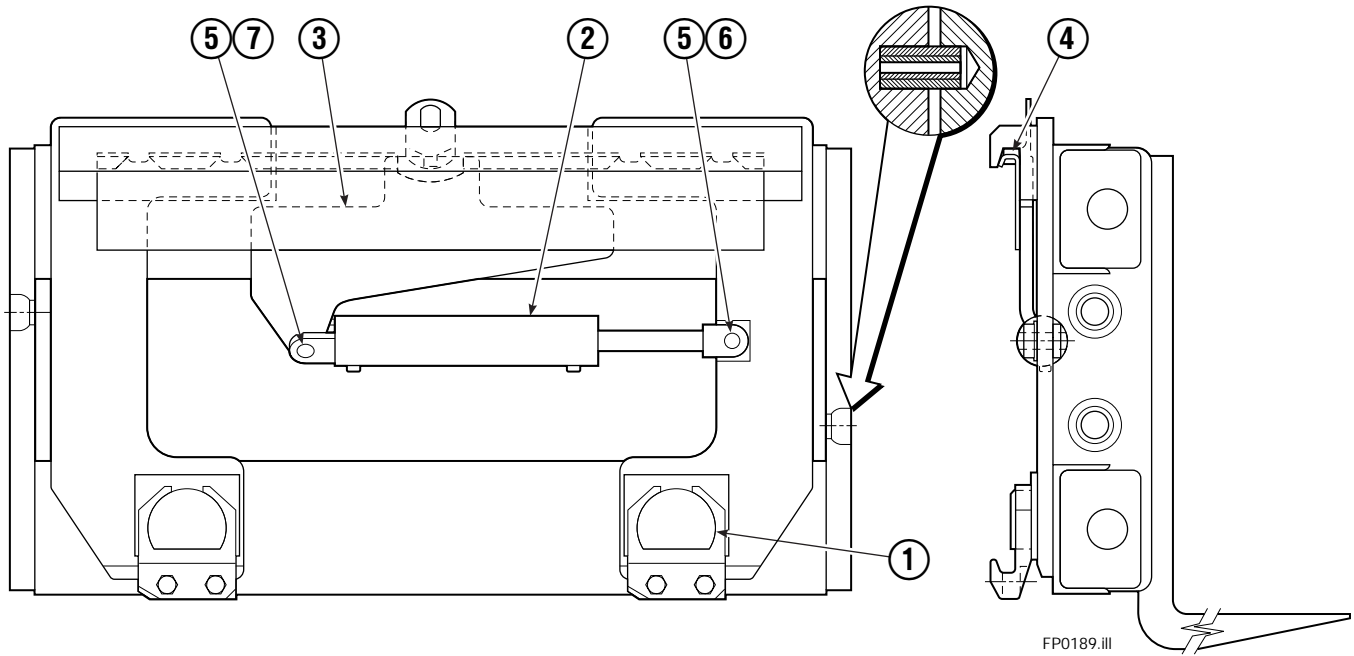

Common Parts Group

120/150C			
REF	QTY	PART NO.	DESCRIPTION
		381515	Common Parts Group
1	2	676650	Bearing - Lower
2	1	686243	Cylinder Assembly ▲
3	1	841031	Anchor Bracket Weldment
4	2	672018	Bearing Segment - Upper
5	2	686217	Cotter Pin
6	1	686214	Pin - Clevis
7	1	686215	Pin - Clevis

▲ See Sideshift Cylinder page for parts breakdown.