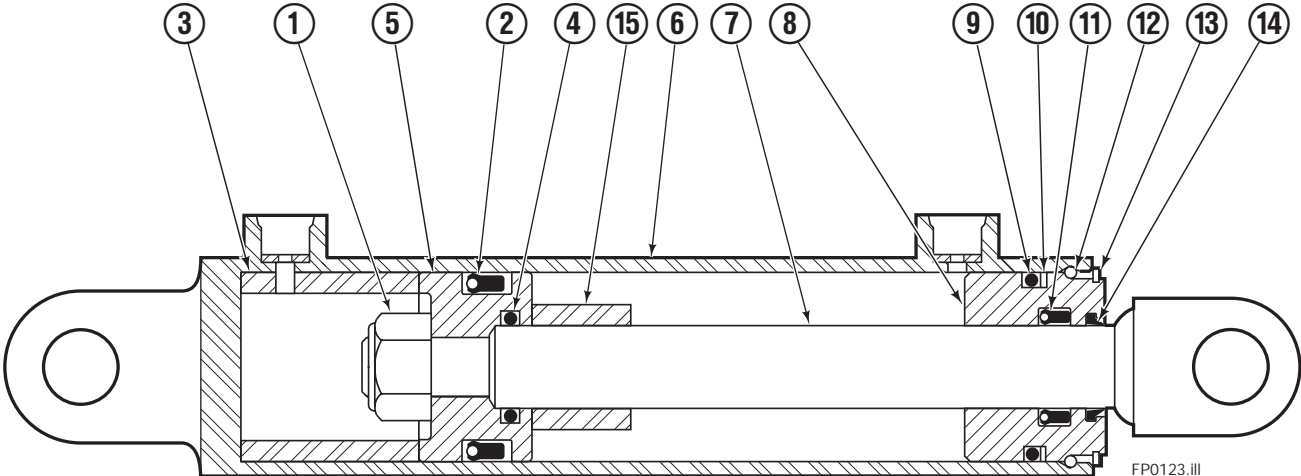

Sideshift Cylinder

REF	QTY	PART NO.	DESCRIPTION
		686243	Cylinder Assembly
1	1	561012	Nut
■ 2	1	662457	Seal
3	1	564562	Spacer - Head
■ 4	1	2718	O-Ring
5	1	561427	Piston
6	1	561422	Shell
7	1	561422	Rod
8	1	561428	Retainer
■ 9	1	2791	O-Ring
■ 10	1	615134	Back-up Ring
■ 11	1	662449	Seal
12	1	561429	Retaining Ring
13	1	7215	Snap Ring
■ 14	1	626468	Wiper
15	1	---	Spacer - Rod
		561430	Service Kit

■ Included in Service Kit 561430.

Ref: S-6053, S-6054