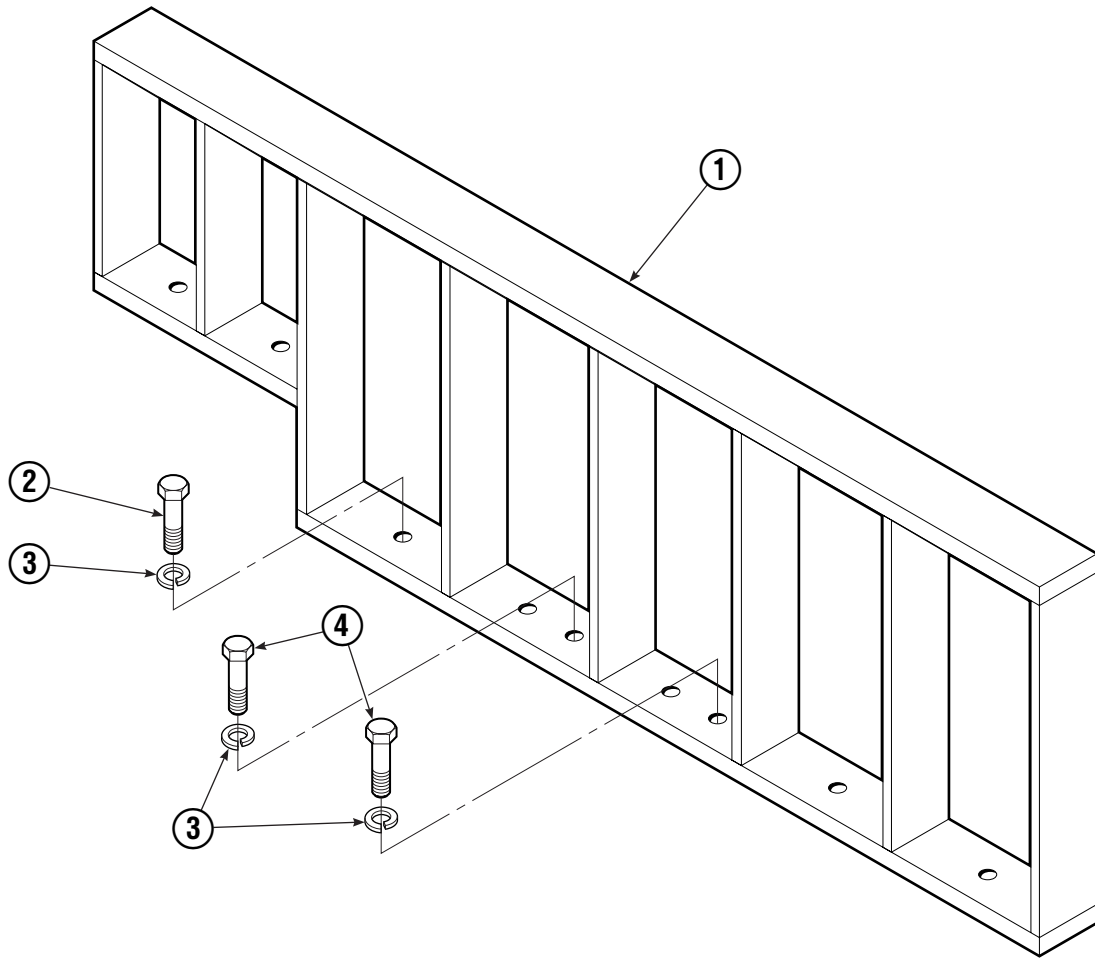

Backrest

FP0150.ill

55E			
REF	QTY	PART NO.	DESCRIPTION
1	1	368336	Backrest
2	4	767493	Capscrew
3	6	681238	Lockwasher
4	2	768538	Capscrew