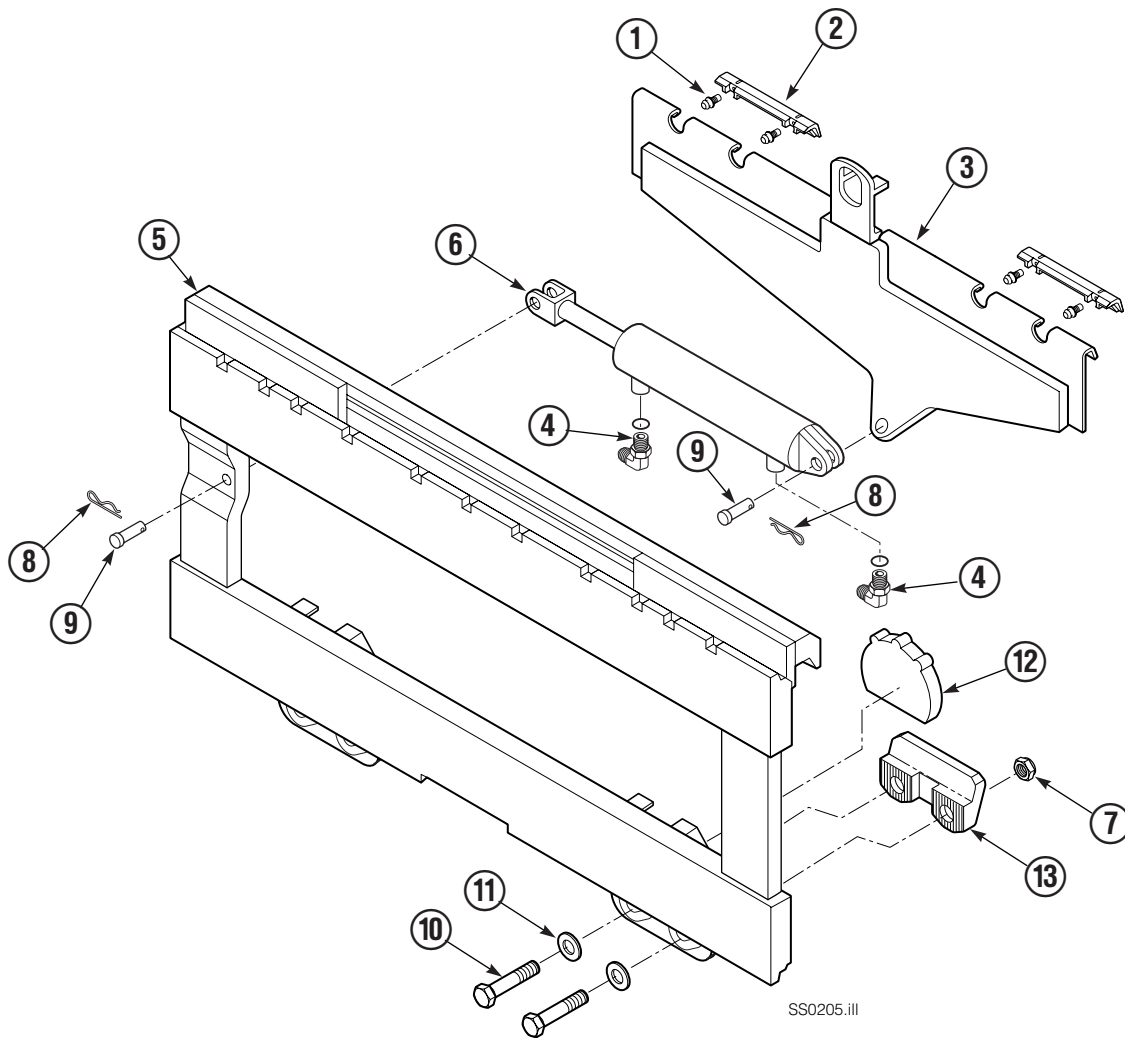

Sideshifter Group

55D			
REF	QTY	PART NO.	DESCRIPTION
		201595	Sideshift Assembly
1	4	7403	Grease Fitting ▲
2	2	671165	Bearing Segment - Upper ▲
3	1	675852	Anchor Bracket
4	2	601676	Fitting, 6-6
5	1	201678	Faceplate ■
6	1	675548	Cylinder Assembly ●
7	4	553857	Nut
8	2	672726	Cotter Pin
9	2	678525	Clevis Pin
10	4	681047	Capscrew, 5/8 NCx1.625 GR5
11	4	667225	Washer
12	2	675662	Lower Bearing ★
13	2	677160	Lower Hook

■ If the faceplate needs replacing, your best value is to order the complete sideshifter assembly.

▲ Included in Service Kit 671423.

★ Included in Service Kit 675854.

● See Cylinder page for parts breakdown.