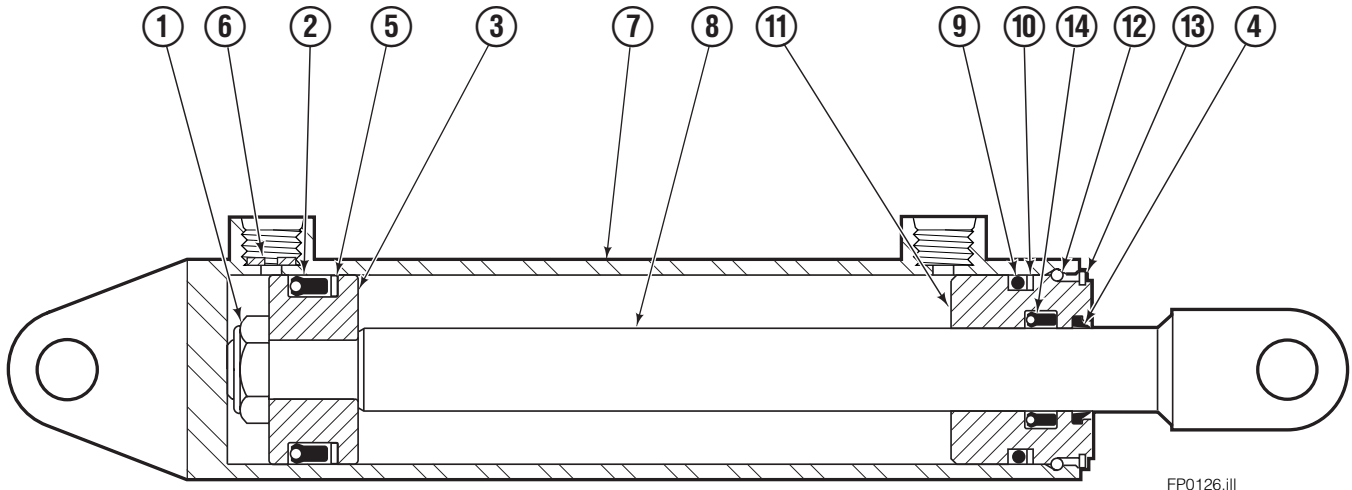

Sideshift Cylinder ITA Class III

FP0126.ill

55E			
REF	QTY	PART NO.	DESCRIPTION
		675548	Cylinder Assembly
1	1	553857	Nut
■ 2	1	662452	Seal
3	1	553501	Piston
■ 4	1	636851	Wiper
■ 5	1	638247	Back-up Ring
6	1	675550	Washer (orifice .085 in.)
7	1	675549	Shell
8	1	553449	Rod
■ 9	1	2785	O-Ring
■ 10	1	615128	Back-up Ring
11	1	553500	Retainer
12	1	553856	Retaining Ring
13	1	7202	Snap Ring
■ 14	1	641835	Seal
		553861	Service Kit

■ Included in Service Kit 553861.