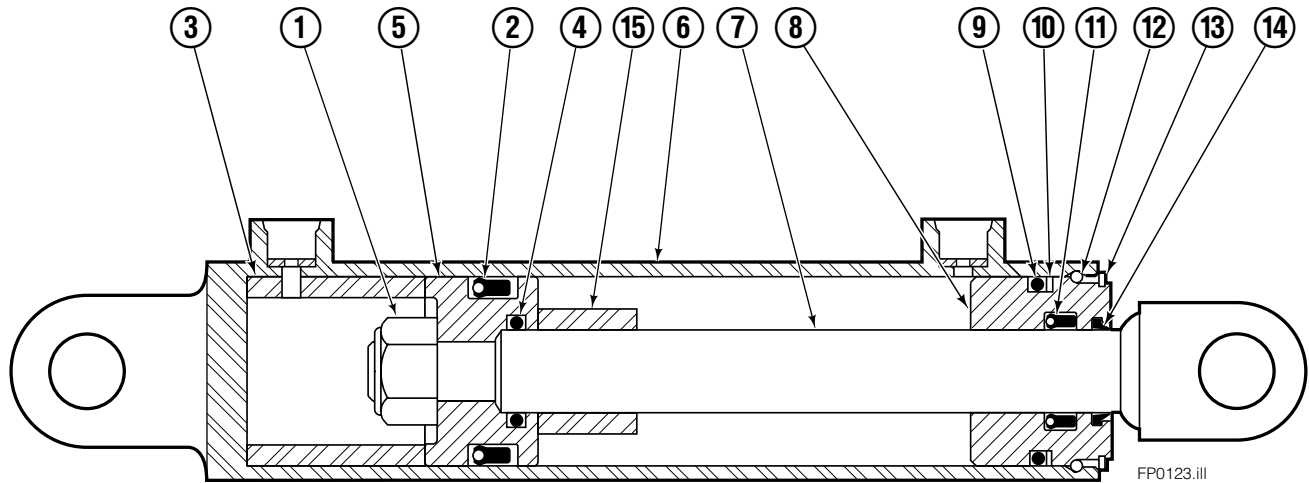

Sideshift Cylinder

REF	QTY	PART NO.	DESCRIPTION
		686243	Cylinder Assembly
1	1	561012	Nut
■ 2	1	662457	Seal
3	1	564562	Spacer – Head
■ 4	1	2718	O-Ring
5	1	561427	Piston
6	1	561419	Shell
7	1	561422	Rod
8	1	561428	Retainer
■ 9	1	2791	O-Ring
■ 10	1	615134	Back-up Ring
■ 11	1	662449	Seal
12	1	561429	Retaining Ring
13	1	7215	Snap Ring
■ 14	1	626468	Wiper
15	1	---	Spacer – Rod
		561430	Service Kit

■ Included in Service Kit 561430.

Ref: S-6053, S-6054