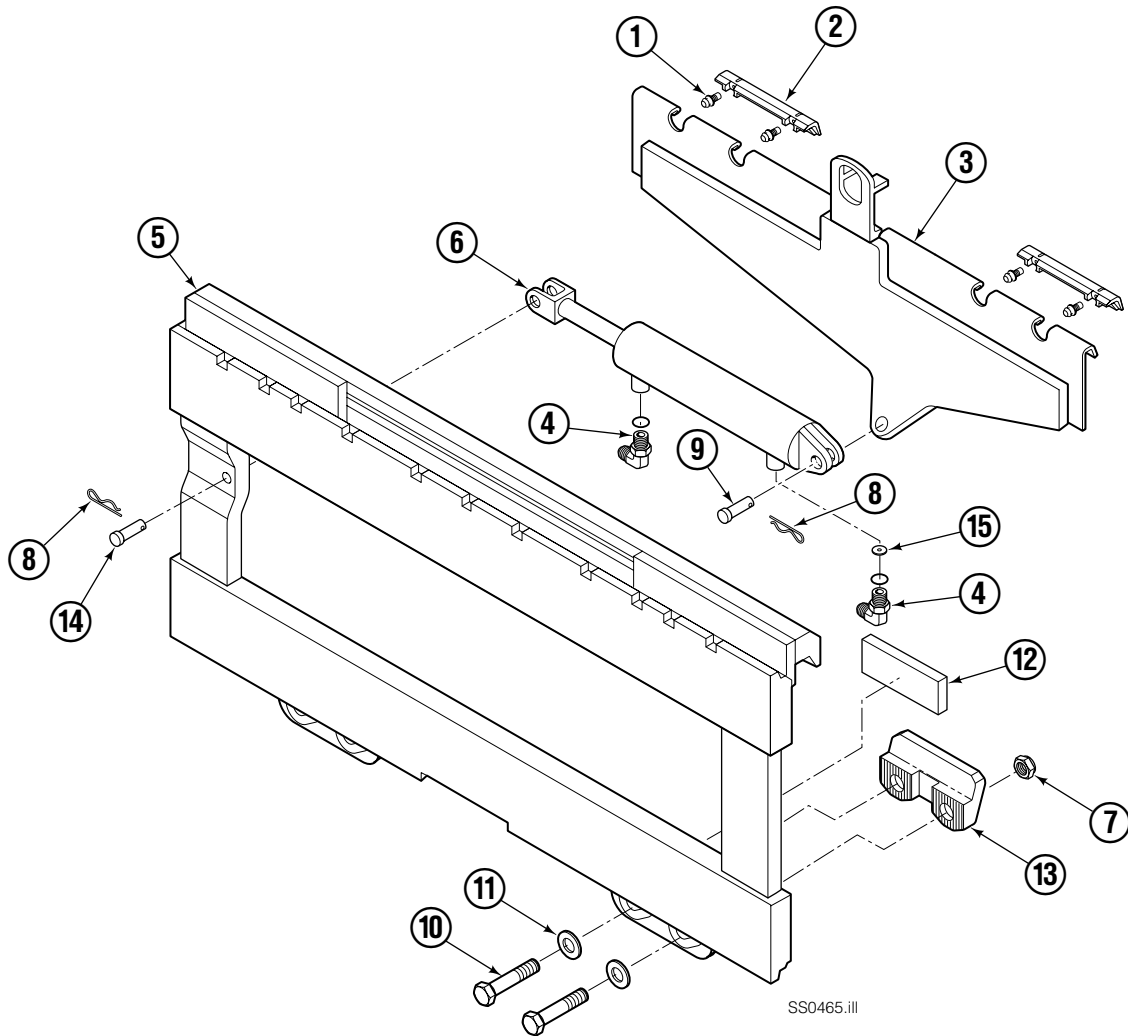

# Sideshifter Group

150D			
REF	QTY	PART NO.	DESCRIPTION
1	4	7403	Grease Fitting
2	2	672018	Bearing Segment
3	1	686238	Anchor Bracket
4	2	601676	Fitting, 6-6
5	1	215381	Faceplate ■
6	1	686243	Cylinder Assembly ▲
7	4	678990	Nut
8	2	686217	Cotter Pin
9	1	686215	Clevis Pin
10	4	752903	Capscrew
11	4	667225	Washer
12	2	208350	Lower Bearing
13	2	6004779	Lower Hook
14	1	686214	Clevis Pin
		672022	Service Kit – Items 1&2
		675856	Service Kit – Item 12