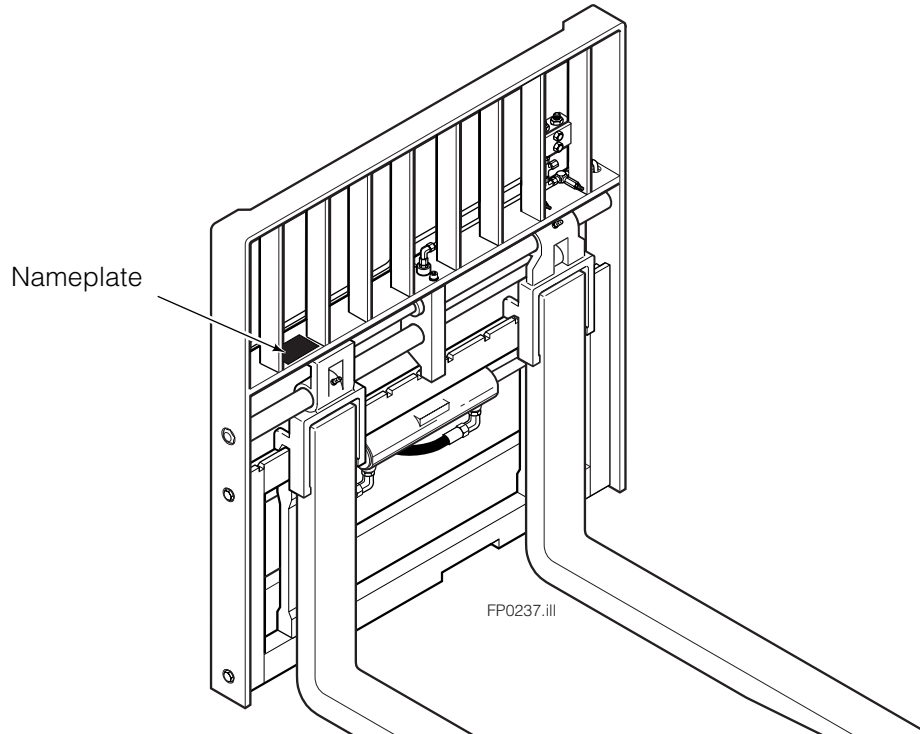

OR

Write: Cascade Corporation, P.O. Box 20187, Portland, OR 97220

Internet: www.cascorp.com

About This Manual

Introduction

This Manual shows the parts breakdown for the 150H Fork Positioner. Locate the nameplate on the left side of the backrest. If the nameplate is missing all necessary information is stamped into the backrest at the same location. The serial number must be supplied when ordering replacement parts for this product.