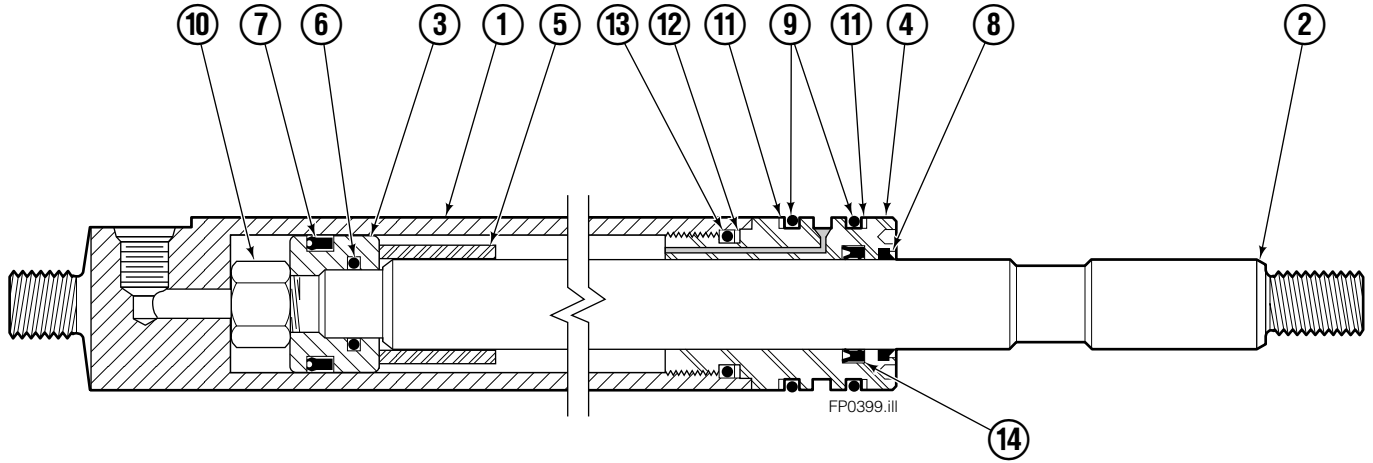

Fork Positioner Assembly

FP0400.ill

Fork Positioner Assembly

150H			
REF	QTY	PART NO.	DESCRIPTION
		6100507	Fork Positioner Assembly
1	1	6100498	Frame
2	2	6012314	Cylinder ♦
3	1	6101808	Center Plate
4	1	6007060	Shim
5	2	6006682	Lug
6	2	6006759	Bushing
7	1	6006894	Fork Carrier, RH
8	1	6006879	Fork Carrier, LH
9	2	604511	Fitting, 6-6
10	2	680030	Lockwasher, M10
11	2	217933	Capscrew, M10 x 45
12	2	200244	Nut
13	1	604510	Plug, 6
14	4	683822	Lockwasher, M12
15	4	202407	Capscrew, M12 x 60
16	4	763025	Nut, M12
17	1	215919	Valve Body
18	4	611288	Fitting, 6-8
19	2	2680	Fitting, 6-6
20	1	611329	Fitting, 6-6
21	1	610892	Fitting, 6-6
22	2	200006	Nut
23	2	6009677	Restrictor Fitting
24	2	768528	Capscrew, M8 x 55
25	2	786881	Nut, M8
26	1	6009745	Tube, 6
27	1	2645	Nut, 6
28	1	6012874	Tube, 6
29	1	6101870	Tube
30	4	3154	Snap Ring
31	2	211223	Sun Valve
32	1	605743	Fitting

♦ See Cylinder page for parts breakdown.

Cylinder

150H			
REF	QTY	PART NO.	DESCRIPTION
		6012314	Cylinder Assembly
1	1	6012315	Shell
2	1	6012317	Rod
3	1	6006925	Piston
4	1	6006966	Retainer
5	1	6006924	Spacer
6	1	2708	O-Ring ●
7	1	663728	Piston Seal ●
8	1	636851	Wiper ●
9	2	2784	O-Ring ●
10	1	667623	Nut, .625
11	2	615127	Back Up Ring ●
12	1	615125	Back Up Ring ●
13	1	2721	O-Ring ●
14	1	6010310	Rod Seal ●
		6100214	Service Kit