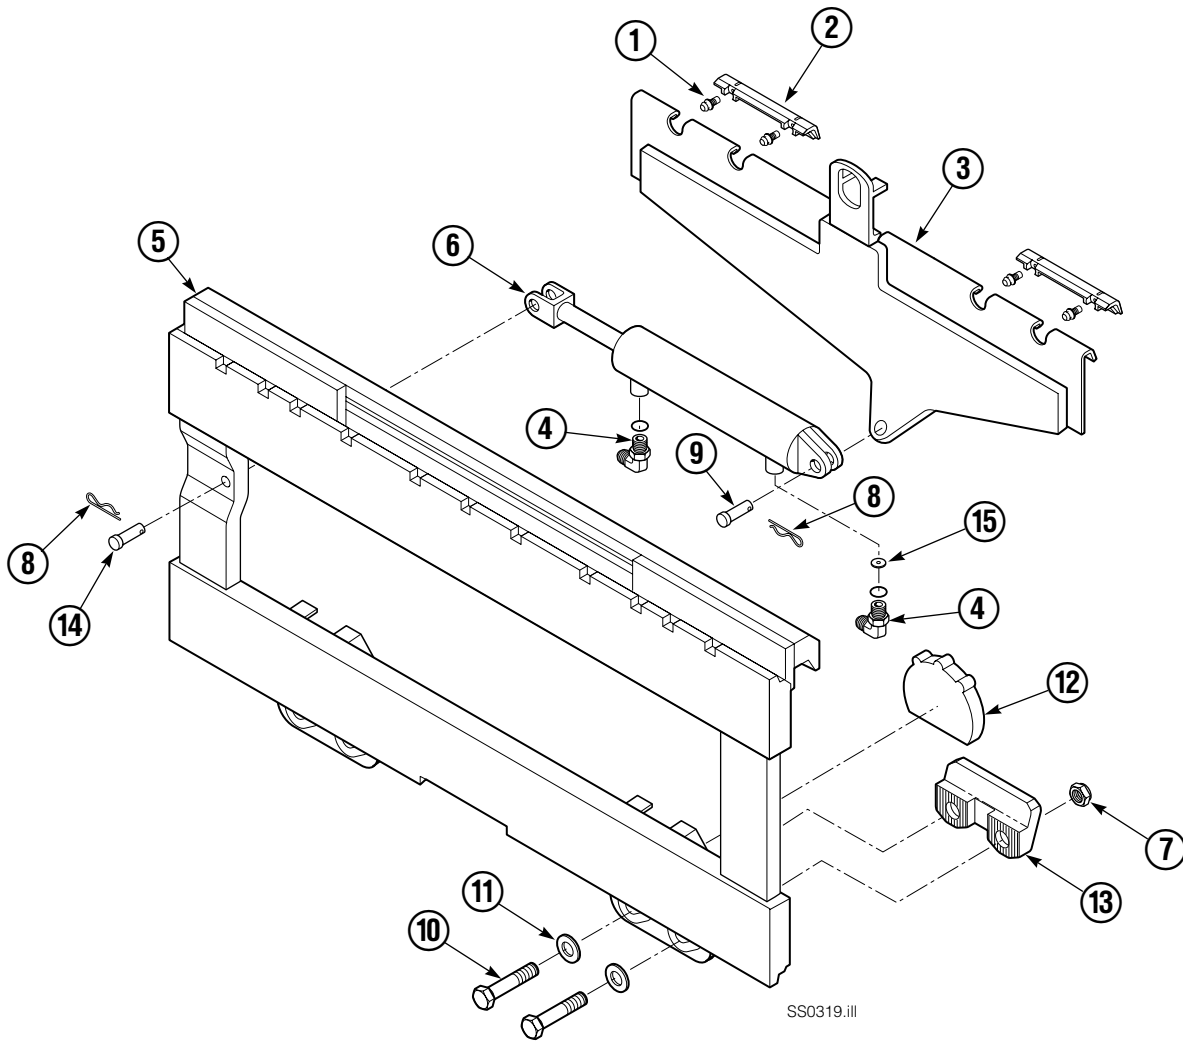

Fork Positioner Assembly

FP0400.ill

Fork Positioner Assembly

150H			
REF	QTY	PART NO.	DESCRIPTION
		6100507	Fork Positioner Assembly
1	1	6100498	Frame
2	2	6012314	Cylinder ♦
3	1	6101808	Center Plate
4	1	6007060	Shim
5	2	6006682	Lug
6	2	6006759	Bushing
7	1	6006894	Fork Carrier, RH
8	1	6006879	Fork Carrier, LH
9	2	604511	Fitting, 6-6
10	2	680030	Lockwasher, M10
11	2	217933	Capscrew, M10 x 45
12	2	200244	Nut
13	1	604510	Plug, 6
14	4	683822	Lockwasher, M12
15	4	202407	Capscrew, M12 x 60
16	4	763025	Nut, M12
17	1	215919	Valve Body
18	4	611288	Fitting, 6-8
19	2	2680	Fitting, 6-6
20	1	611329	Fitting, 6-6
21	1	610892	Fitting, 6-6
22	2	200006	Nut
23	2	6009677	Restrictor Fitting
24	2	768528	Capscrew, M8 x 55
25	2	786881	Nut, M8
26	1	6009745	Tube, 6
27	1	2645	Nut, 6
28	1	6012874	Tube, 6
29	1	6101870	Tube
30	4	3154	Snap Ring
31	2	211223	Sun Valve
32	1	605743	Fitting

♦ See Cylinder page for parts breakdown.

Cylinder

150H			
REF	QTY	PART NO.	DESCRIPTION
		6012314	Cylinder Assembly
1	1	6012315	Shell
2	1	6012317	Rod
3	1	6006925	Piston
4	1	6006966	Retainer
5	1	6006924	Spacer
6	1	2708	O-Ring ●
7	1	663728	Piston Seal ●
8	1	636851	Wiper ●
9	2	2784	O-Ring ●
10	1	667623	Nut, .625
11	2	615127	Back Up Ring ●
12	1	615125	Back Up Ring ●
13	1	2721	O-Ring ●
14	1	6010310	Rod Seal ●
		6100214	Service Kit

● Included in Service Kit 6100214.

Reference: S-21126, S-21132.

Sideshifter Group

150D			
REF	QTY	PART NO.	DESCRIPTION
1	4	7403	Grease Fitting
2	2	672018	Bearing Segment
3	1	686238	Anchor Bracket
4	2	601676	Fitting, 6-6
5	1	686266	Faceplate ■
6	1	686243	Cylinder Assembly ▲
7	4	553857	Nut
8	2	686217	Cotter Pin
9	1	686215	Clevis Pin
10	4	638601	Capscrew, 5/8 NC x 2.00 GR5
11	4	667225	Washer
12	2	676650	Lower Bearing
13	2	678034	Lower Hook
14	1	686214	Clevis Pin
15	1	564226	Washer
		672022	Service Kit – Items 1&2
		675856	Service Kit – Item 12