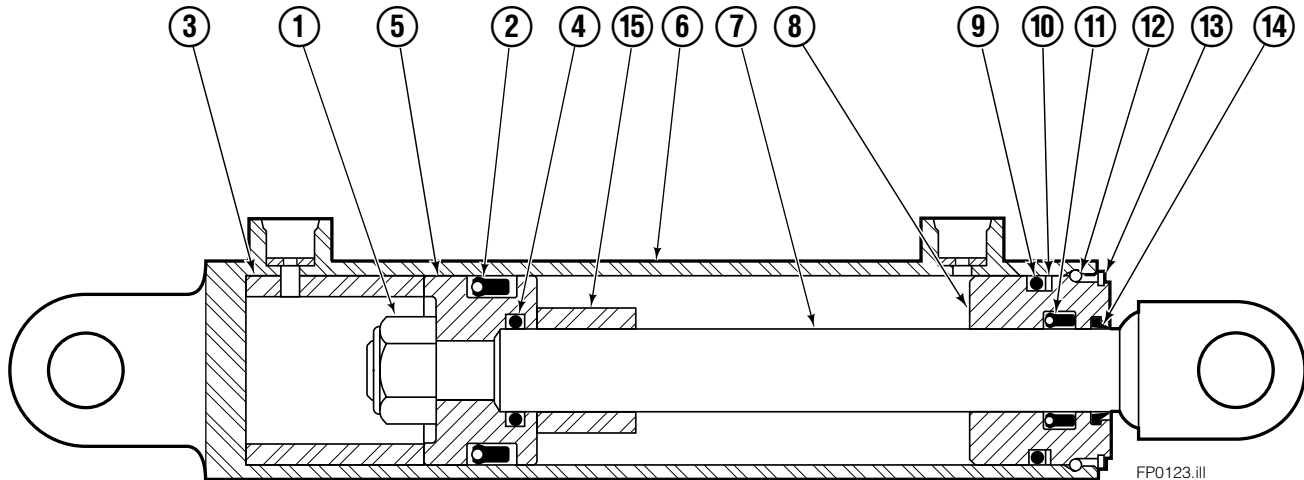

● Included in Service Kit 6100214.

Reference: S-21126, S-21132.

Sideshifter Group

150D			
REF	QTY	PART NO.	DESCRIPTION
1	4	7403	Grease Fitting
2	2	672018	Bearing Segment
3	1	686238	Anchor Bracket
4	2	601676	Fitting, 6-6
5	1	686266	Faceplate ■
6	1	686243	Cylinder Assembly ▲
7	4	553857	Nut
8	2	686217	Cotter Pin
9	1	686215	Clevis Pin
10	4	638601	Capscrew, 5/8 NC x 2.00 GR5
11	4	667225	Washer
12	2	676650	Lower Bearing
13	2	678034	Lower Hook
14	1	686214	Clevis Pin
15	1	564226	Washer
		672022	Service Kit – Items 1&2
		675856	Service Kit – Item 12

■ If the Faceplate needs replacing, your best value is to order the complete Sideshifter Assembly.

▲ See Cylinder page for parts breakdown.

Reference: S-3420, SS Assembly 686265.

Sideshift Cylinder

REF	QTY	PART NO.	DESCRIPTION
		686243	Cylinder Assembly
1	1	561012	Nut
■ 2	1	662457	Seal
3	1	564562	Spacer – Head
■ 4	1	2718	O-Ring
5	1	561427	Piston
6	1	561419	Shell
7	1	561422	Rod
8	1	561428	Retainer
■ 9	1	2791	O-Ring
■ 10	1	615134	Back-up Ring
■ 11	1	662449	Seal
12	1	561429	Retaining Ring
13	1	7215	Snap Ring
■ 14	1	626468	Wiper
15	1	---	Spacer – Rod
		561430	Service Kit