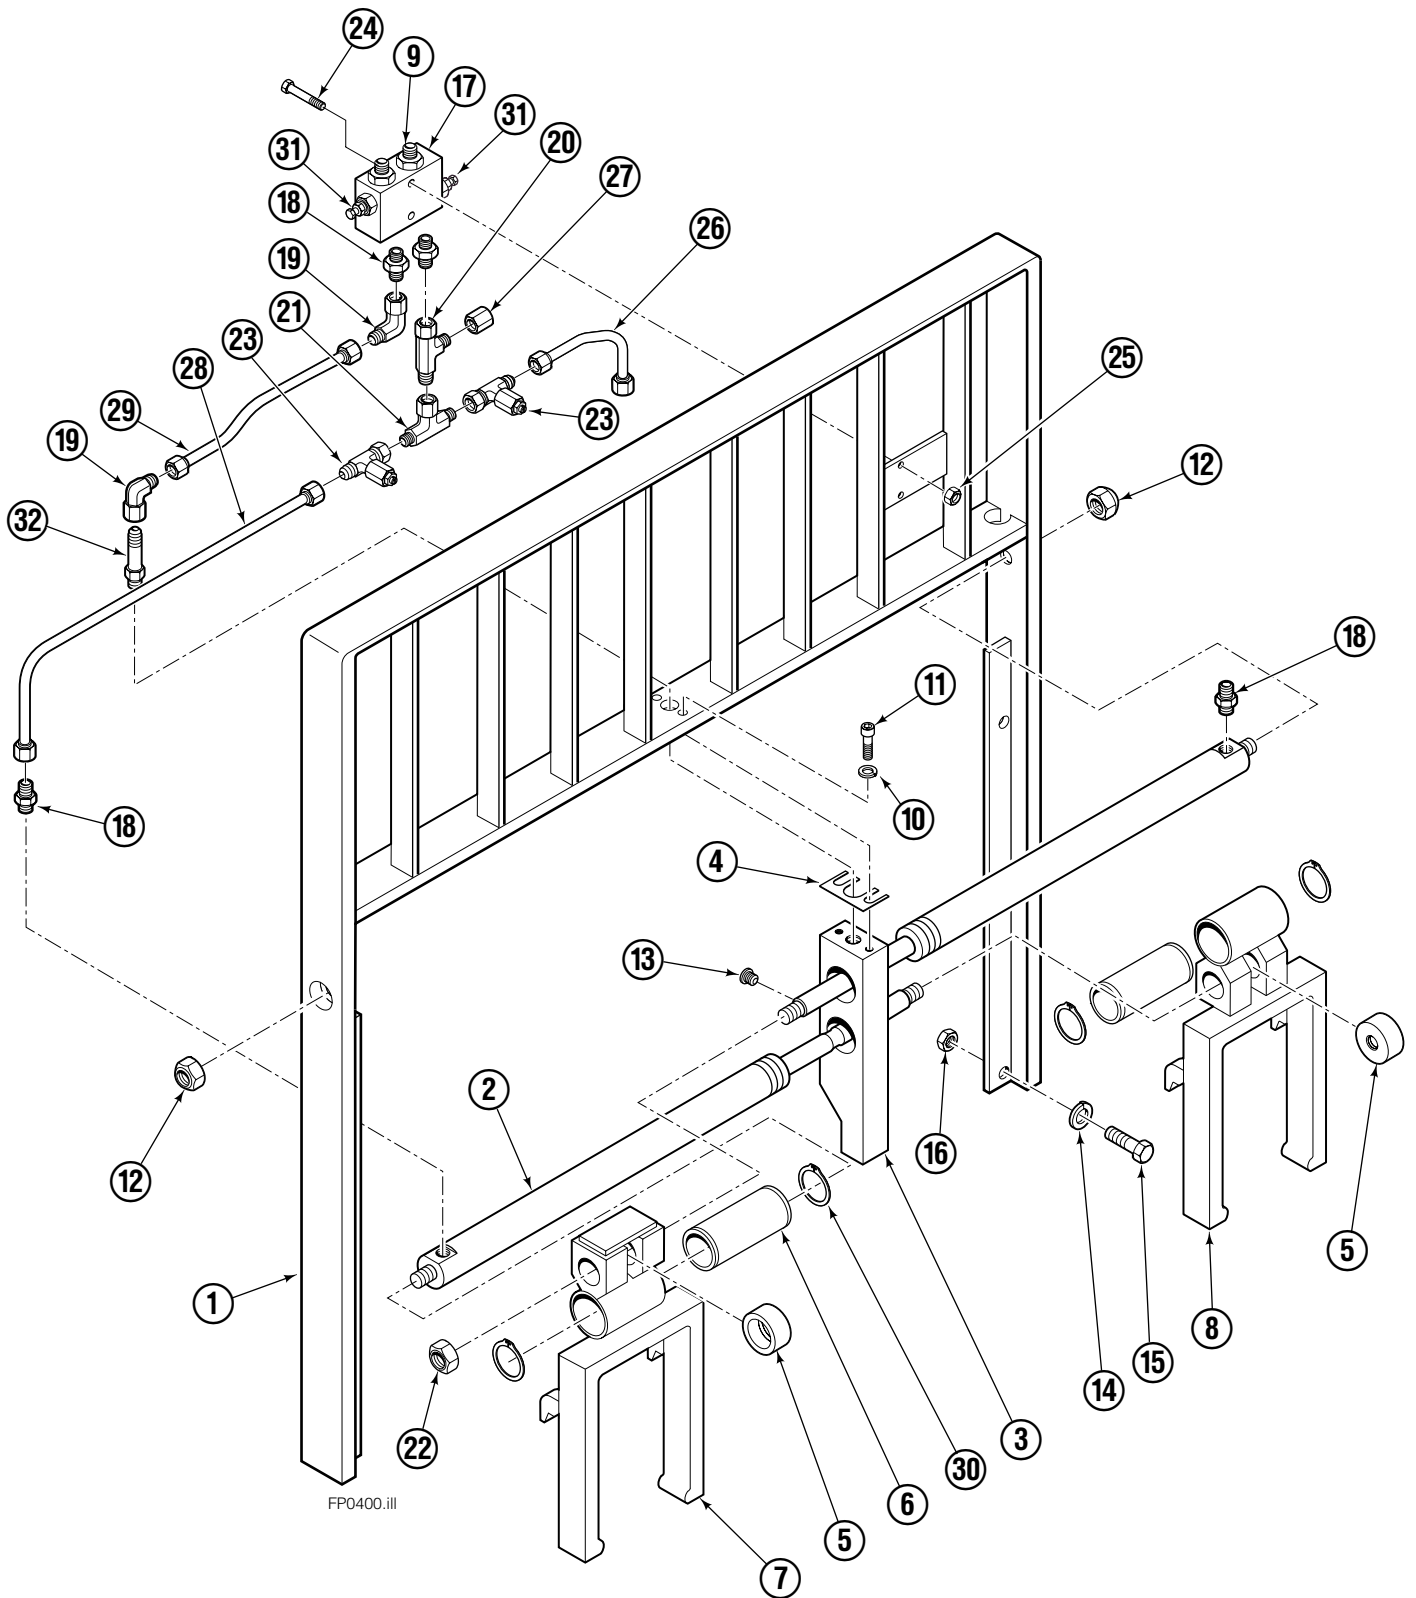

OR

Write: Cascade Corporation, P.O. Box 20187, Portland, OR 97220

Internet: www.cascorp.com

About This Manual

Introduction

This Manual shows the parts breakdown for the 150H Fork Positioner. Locate the nameplate on the left side of the backrest. If the nameplate is missing all necessary information is stamped into the backrest at the same location. The serial number must be supplied when ordering replacement parts for this product.

Fork Positioner Assembly

FP0400.ill

Fork Positioner Assembly

150H			
REF	QTY	PART NO.	DESCRIPTION
		6100507	Fork Positioner Assembly
1	1	6100498	Frame
2	2	6012314	Cylinder ♦
3	1	6101808	Center Plate
4	1	6007060	Shim
5	2	6006682	Lug
6	2	6006759	Bushing
7	1	6006894	Fork Carrier, RH
8	1	6006879	Fork Carrier, LH
9	2	604511	Fitting, 6-6
10	2	680030	Lockwasher, M10
11	2	217933	Capscrew, M10 x 45
12	2	200244	Nut
13	1	604510	Plug, 6
14	4	683822	Lockwasher, M12
15	4	202407	Capscrew, M12 x 60
16	4	763025	Nut, M12
17	1	215919	Valve Body
18	4	611288	Fitting, 6-8
19	2	2680	Fitting, 6-6
20	1	611329	Fitting, 6-6
21	1	610892	Fitting, 6-6
22	2	200006	Nut
23	2	6009677	Restrictor Fitting
24	2	768528	Capscrew, M8 x 55
25	2	786881	Nut, M8
26	1	6009745	Tube, 6
27	1	2645	Nut, 6
28	1	6012874	Tube, 6
29	1	6101870	Tube
30	4	3154	Snap Ring
31	2	211223	Sun Valve
32	1	605743	Fitting

♦ See Cylinder page for parts breakdown.

Cylinder

150H			
REF	QTY	PART NO.	DESCRIPTION
		6012314	Cylinder Assembly
1	1	6012315	Shell
2	1	6012317	Rod
3	1	6006925	Piston
4	1	6006966	Retainer
5	1	6006924	Spacer
6	1	2708	O-Ring ●
7	1	663728	Piston Seal ●
8	1	636851	Wiper ●
9	2	2784	O-Ring ●
10	1	667623	Nut, .625
11	2	615127	Back Up Ring ●
12	1	615125	Back Up Ring ●
13	1	2721	O-Ring ●
14	1	6010310	Rod Seal ●
		6100214	Service Kit