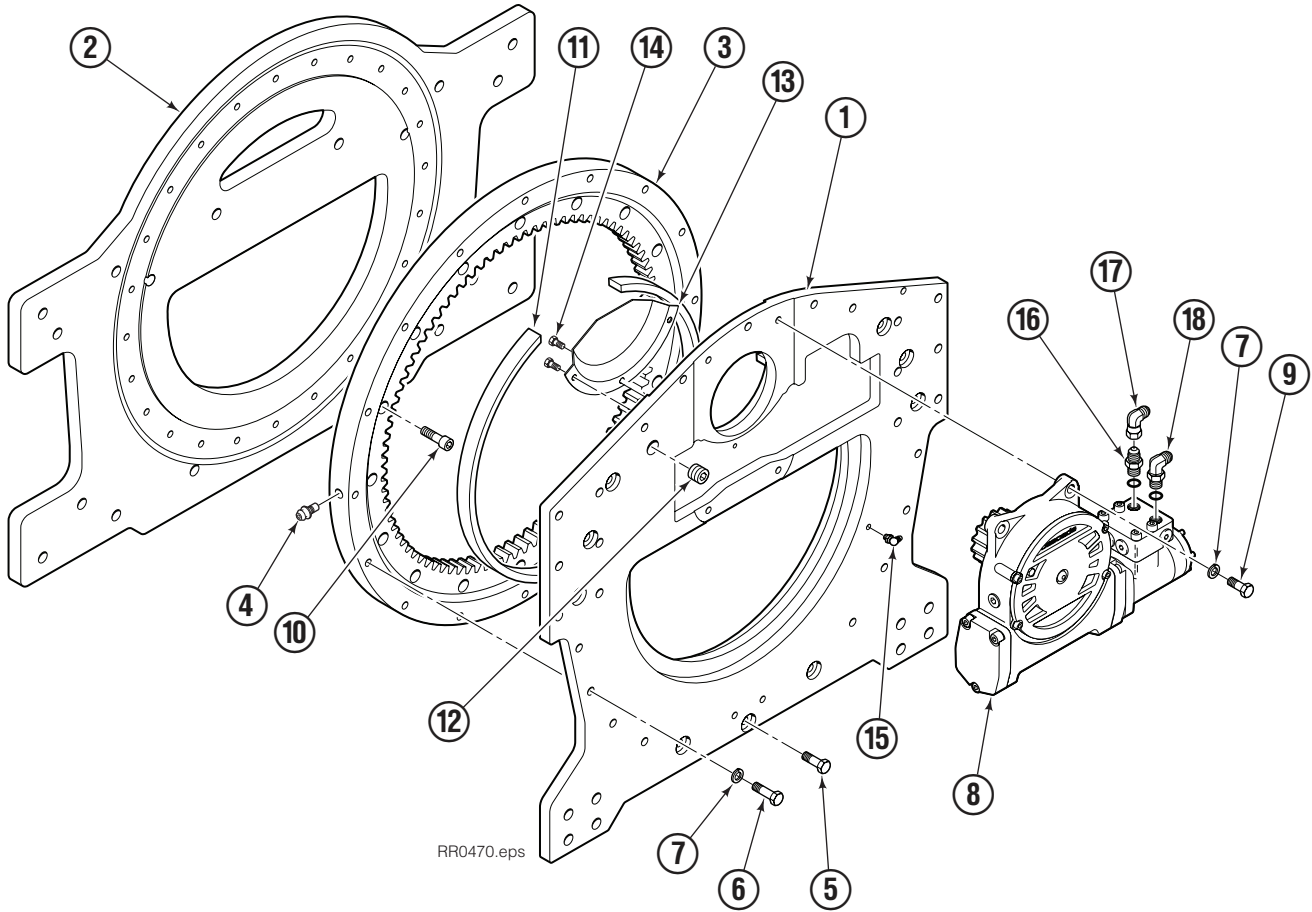

Internet: www.cascorp.com

Safety Decals

REF	QTY	PART NO.	DESCRIPTION
1	1	679150	No Step Decal

Publications

GA0006.eps

PART NO.	DESCRIPTION
672946	Service Manual
672714	Operators Guide
672327	Installation Instructions
679929	Tool Catalog
673964	Literature Index Order Form

Rotator Group

65G			
REF	QTY	PART NO.	DESCRIPTION
		6051997	Rotator Group
1	1	6059682	Baseplate
2	1	6050786	Faceplate
3	1	213761	Bearing Assembly
4	1	7401	Grease Fitting
5	9	6057357	Capscrew, M12 x 45
6	13	213633	Capscrew, M12 x 55
7	17	683822	Lockwasher, M12
8	1	795491	Drive Group ♦
9	4	763021	Capscrew, M12 x 30
10	24	767596	Capscrew, M12 x 40
11	1	6036248	Seal
12	1	6605	Plug
13	1	6036287	Cover Plate
14	3	767961	Capscrew, M8 x 16
15	1	7406	Grease Fitting
16	1	601377	Fitting, 8-8 ■
17	1	605761	Fitting, 8-8 ■
18	1	601250	Fitting, 8-8 ■

REF	QTY	PART NO.	DESCRIPTION
		206392	Drive Motor
1	1	675478	Shaft
2	1	675477	Drive
3	1	675479	Spacer Plate
4	1	675480	■ Gerotor Set (101-1768-007)
4	1	685075	■ Gerotor Set (101-1768-009)
5	1	675482	End Cap
6	1	206405	● Service Kit
7	1	685089	■ Flange (101-1768-007)
7	1	685090	■ Flange (101-1768-009)