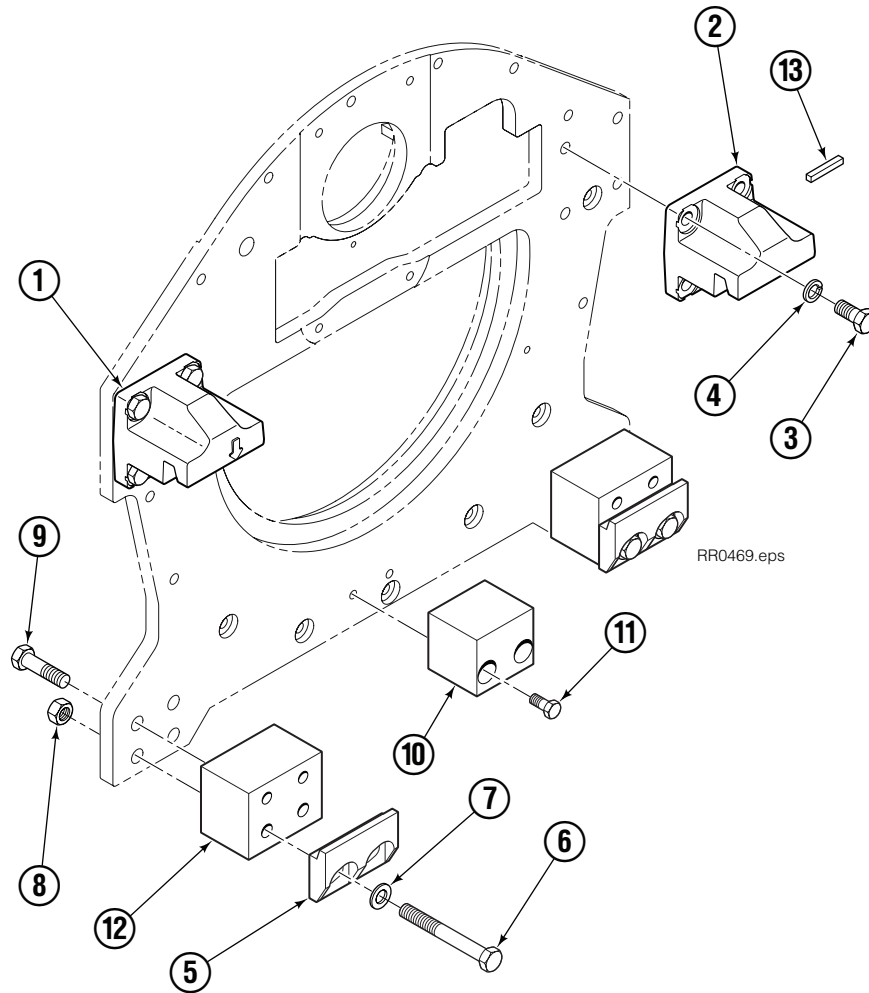

● Compatible with water glycol based hydraulic fluids.

Check Valve

REF	QTY	PART NO.	DESCRIPTION
		670549	Check Valve Assembly
1	2	609453	Fitting, 10
2	2	670552	Spring
3	2	670551	Guide
4	2	7020	Ball
5	2	602580	Fitting, 8
6	2	673989	Spring
7	1	670550	Body
8	1	670553	Spool

Fork Bar Group

RR0403.eps

65G			
REF	QTY	PART NO.	DESCRIPTION
		6052496	Fork Bar Group
1	1	6050752	Upper Bar
2	1	6050751	Lower Bar
3	18	769581	Capscrew, M20 x 45
4	18	779506	Lockwasher, M20
5	2	606988	Keeper
6	4	680084	Capscrew, M12 x 25
7	4	683822	Lockwasher, M12

Fork Group

65G			
REF	QTY	PART NO.	DESCRIPTION
		6052648	Fork Assembly
1	1	6052641	Fork
2	1	7000209	Knob ◆
3	1	7000200	Pin ◆
4	1	7000210	Coiled Spring Pin ◆

◆ Included in Pin Kit 7000032.

Bolt-On Mounting Group