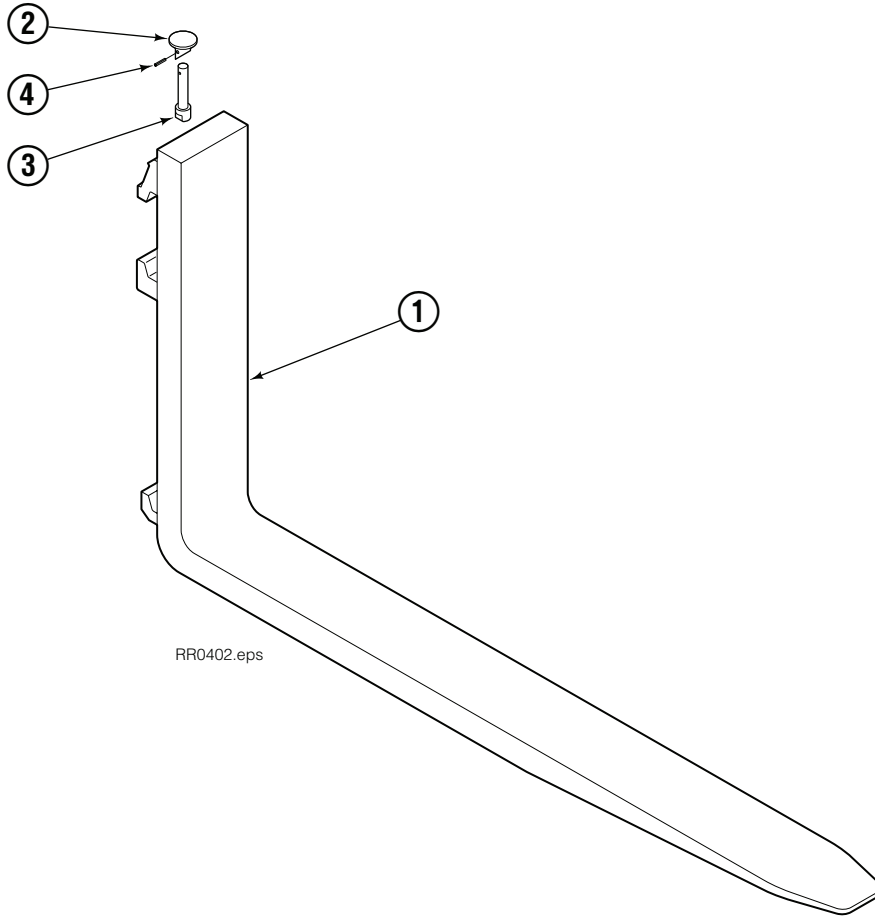

Fork Group

65G			
REF	QTY	PART NO.	DESCRIPTION
		6052648	Fork Assembly
1	1	6052641	Fork
2	1	7000209	Knob ◆
3	1	7000200	Pin ◆
4	1	7000210	Coiled Spring Pin ◆

◆ Included in Pin Kit 7000032.