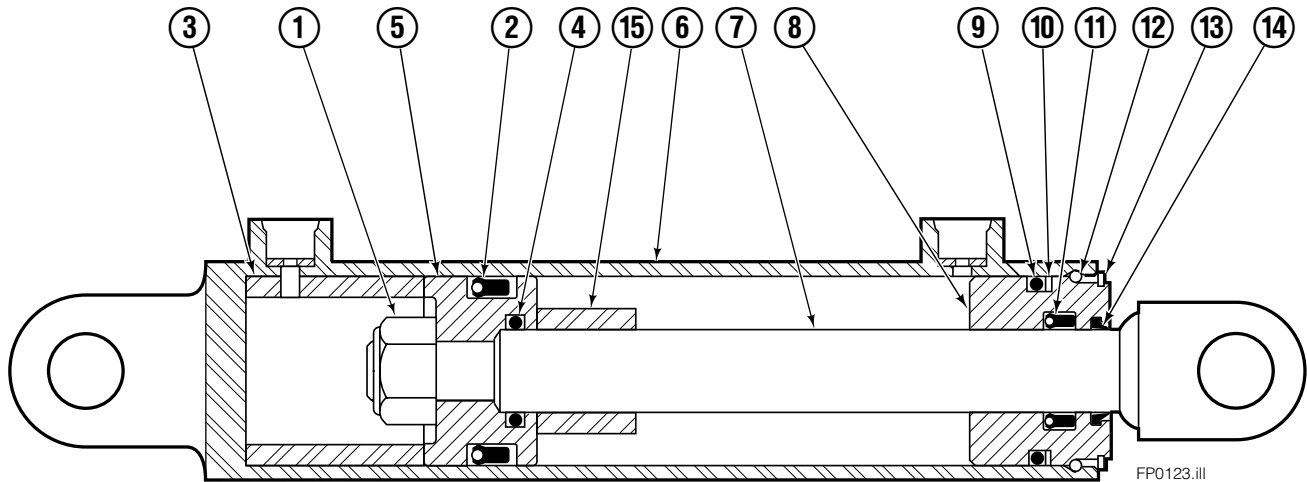

● Included in Service Kit 6100214.

Reference: S-21126, S-21132.

Sideshifter Assembly

SS0494.ill

150D

REF	QTY	PART NO.	DESCRIPTION	REF	QTY	PART NO.	DESCRIPTION
		6106391	Sideshifter Assembly	9	1	686215	● Clevis Pin
1	4	7403	Grease Fitting	10	4	752903	◆ Capscrew, M16 x 45
2	2	672018	Bearing Segment	11	4	667225	◆ Washer
3	1	686238	Anchor Bracket	12	2	208350	Lower Bearing
4	2	601676	● Fitting, 6-6	13	2	6004779	◆ Lower Hook
5	1	6105122	Faceplate ■	14	1	686214	● Clevis Pin
6	1	686243	Cylinder ▲	15	1	6024818	● Washer - Restrictor
7	4	678990	◆ Nut			672022	Service Kit - Items 1 & 2
8	2	686217	● Cotter Pin				

■ If the Faceplate needs replacing, your best value is to order the complete Sideshifter Assembly.

▲ See Cylinder page for parts breakdown.

● Included in Common Parts 6100729.

◆ Included in Lower Hook Group 6106298.

Reference: S-21039, R-5.

Sideshift Cylinder

REF	QTY	PART NO.	DESCRIPTION
		686243	Cylinder Assembly
1	1	561012	Nut
2	1	662457	■ Seal
3	1	564562	Spacer – Head
4	1	2718	■ O-Ring
5	1	561427	Piston
6	1	561419	Shell
7	1	561422	Rod
8	1	561428	Retainer
9	1	2791	■ O-Ring
10	1	615134	■ Back-up Ring
11	1	662449	■ Seal
12	1	561429	Retaining Ring
13	1	7215	Snap Ring
14	1	626468	■ Wiper
15	1	---	Spacer – Rod
		561430	Service Kit