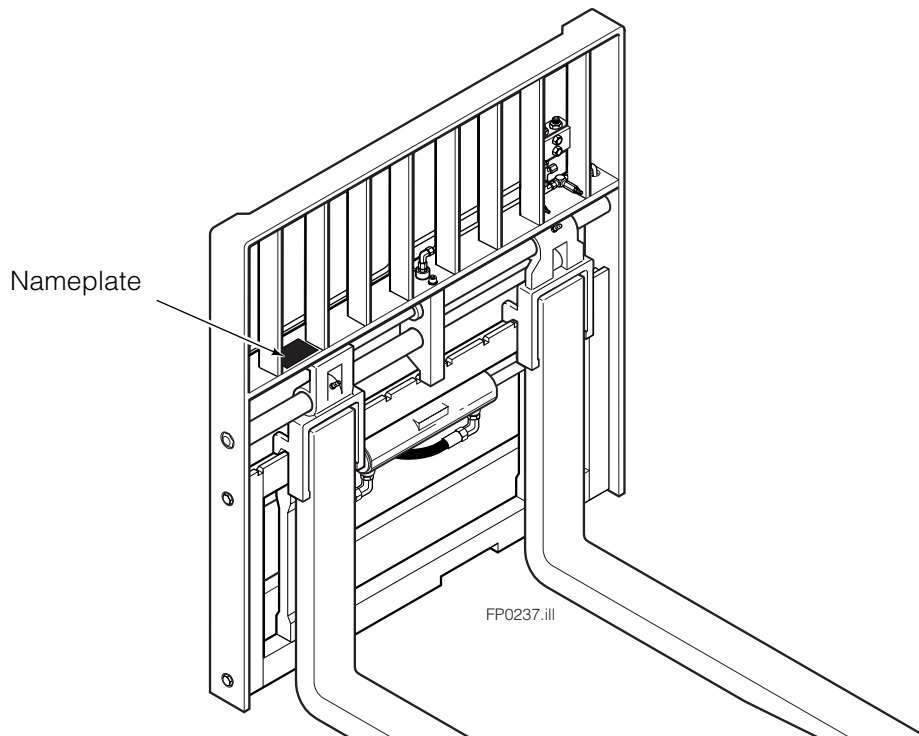

OR

Write: Cascade Corporation, P.O. Box 20187, Portland, OR 97220

Internet: www.cascorp.com

About This Manual

Introduction

This Manual shows the parts breakdown for the 150H Fork Positioner. Locate the nameplate on the left side of the backrest. If the nameplate is missing all necessary information is stamped into the backrest at the same location. The serial number must be supplied when ordering replacement parts for this product.