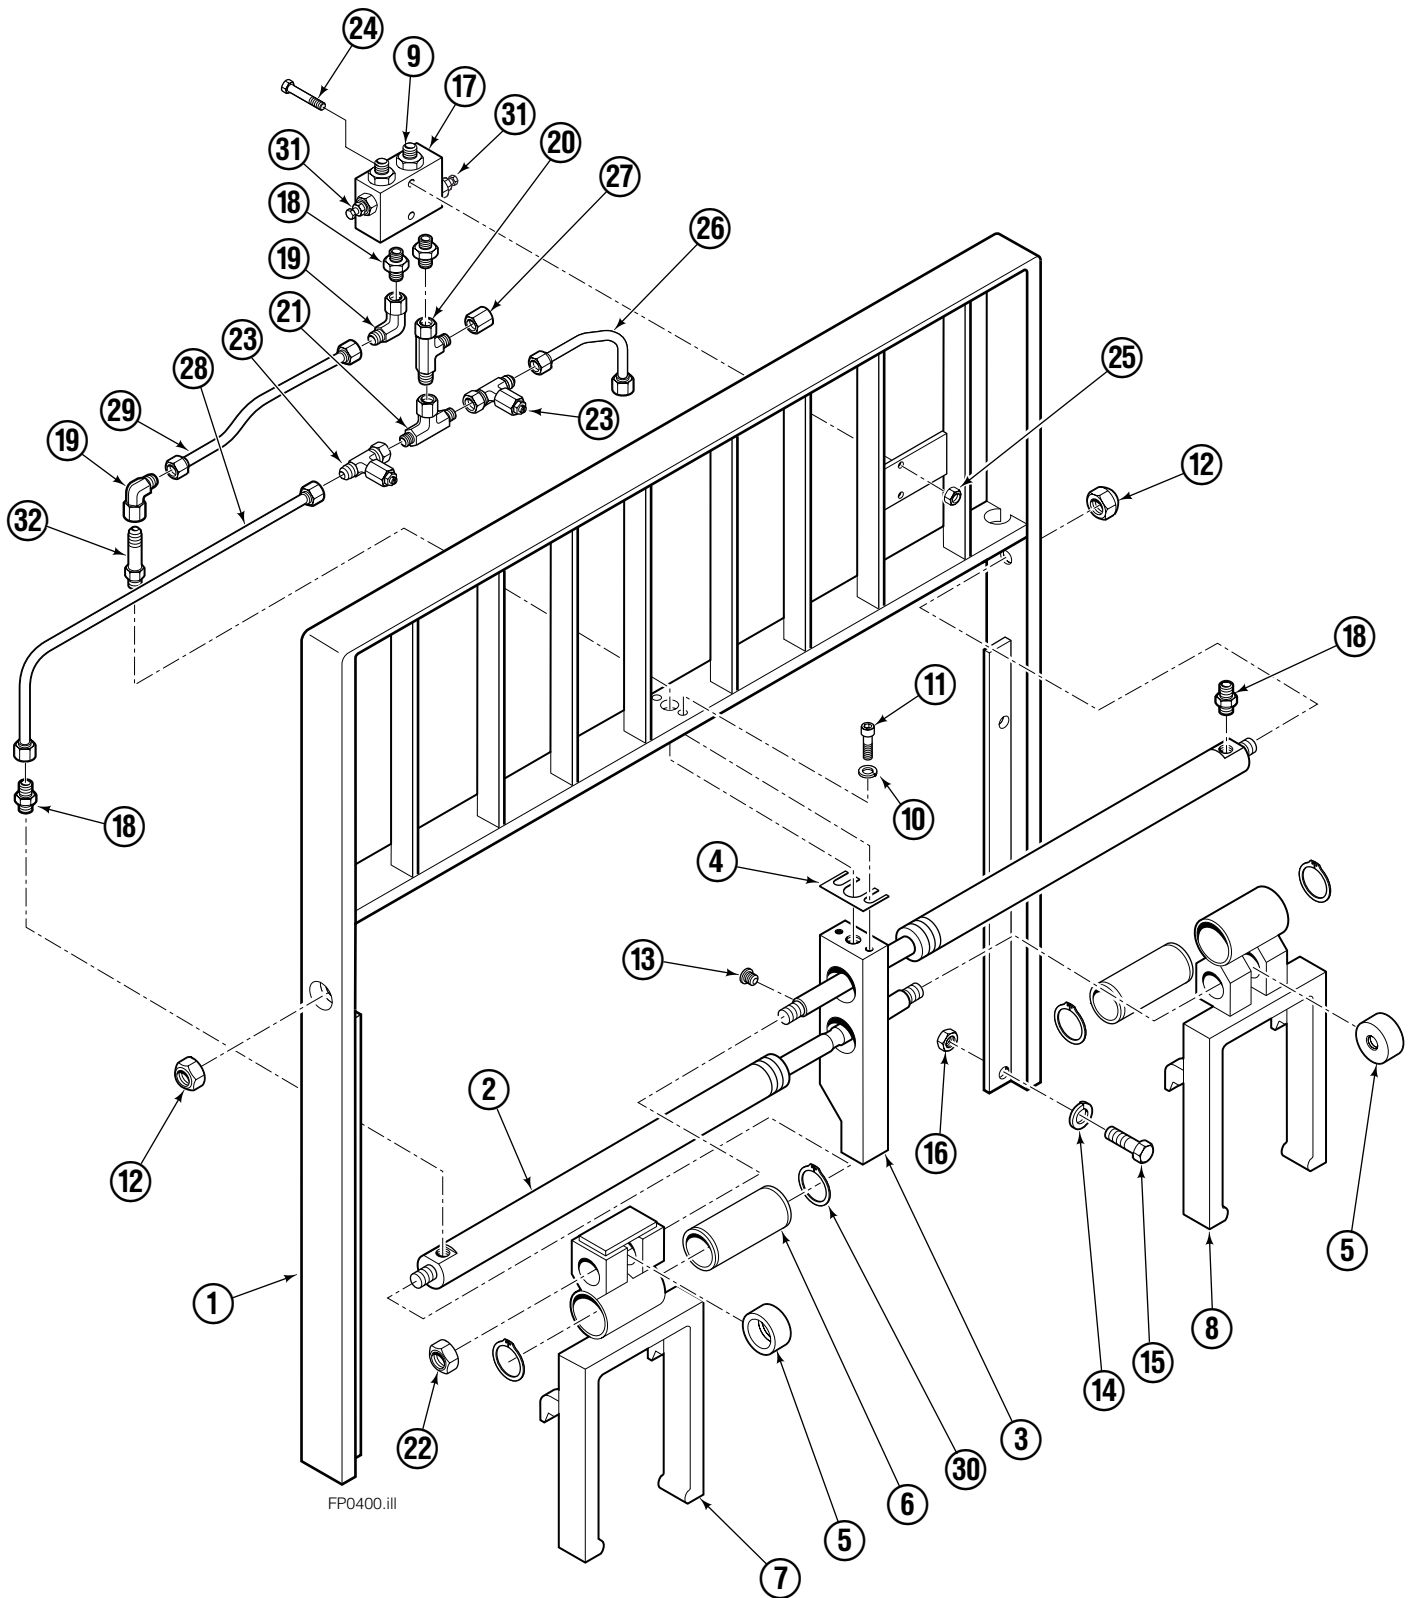

OR

Write: Cascade Corporation, P.O. Box 20187, Portland, OR 97220

Internet: www.cascorp.com

About This Manual

Introduction

This Manual shows the parts breakdown for the 150H Fork Positioner. Locate the nameplate on the left side of the backrest. If the nameplate is missing all necessary information is stamped into the backrest at the same location. The serial number must be supplied when ordering replacement parts for this product.

Fork Positioner Assembly

FP0400.ill

Fork Positioner Assembly

150H			
REF	QTY	PART NO.	DESCRIPTION
		6105059	Fork Positioner Assembly
1	1	6105060	Frame
2	2	6105061	Cylinder ♦
3	1	6101808	Center Plate
4	1	6007060	Shim
5	2	6006682	Lug
6	2	6006759	Bushing
7	1	6100198	Fork Carrier, RH
8	1	6100190	Fork Carrier, LH
9	2	604511	Fitting, 6-6
10	2	680030	Lockwasher, M10
11	2	217933	Capscrew, M10 x 45
12	2	200244	Nut
13	1	604510	Plug, 6
14	4	683822	Lockwasher, M12
15	4	202407	Capscrew, M12 x 60
16	4	763025	Nut, M12
17	1	215919	Valve Body
18	4	611288	Fitting, 6-8
19	2	2680	Fitting, 6-6
20	1	611329	Fitting, 6-6
21	1	610892	Fitting, 6-6
22	2	200006	Nut
23	2	6009677	Restrictor Fitting
24	2	768528	Capscrew, M8 x 55
25	2	786881	Nut, M8
26	1	6009745	Tube, 6
27	1	2645	Nut, 6
28	1	6105062	Tube, S-21125
29	1	6105063	Tube, S-28043
30	4	3154	Snap Ring
31	2	211223	Sun Valve
32	1	605743	Fitting