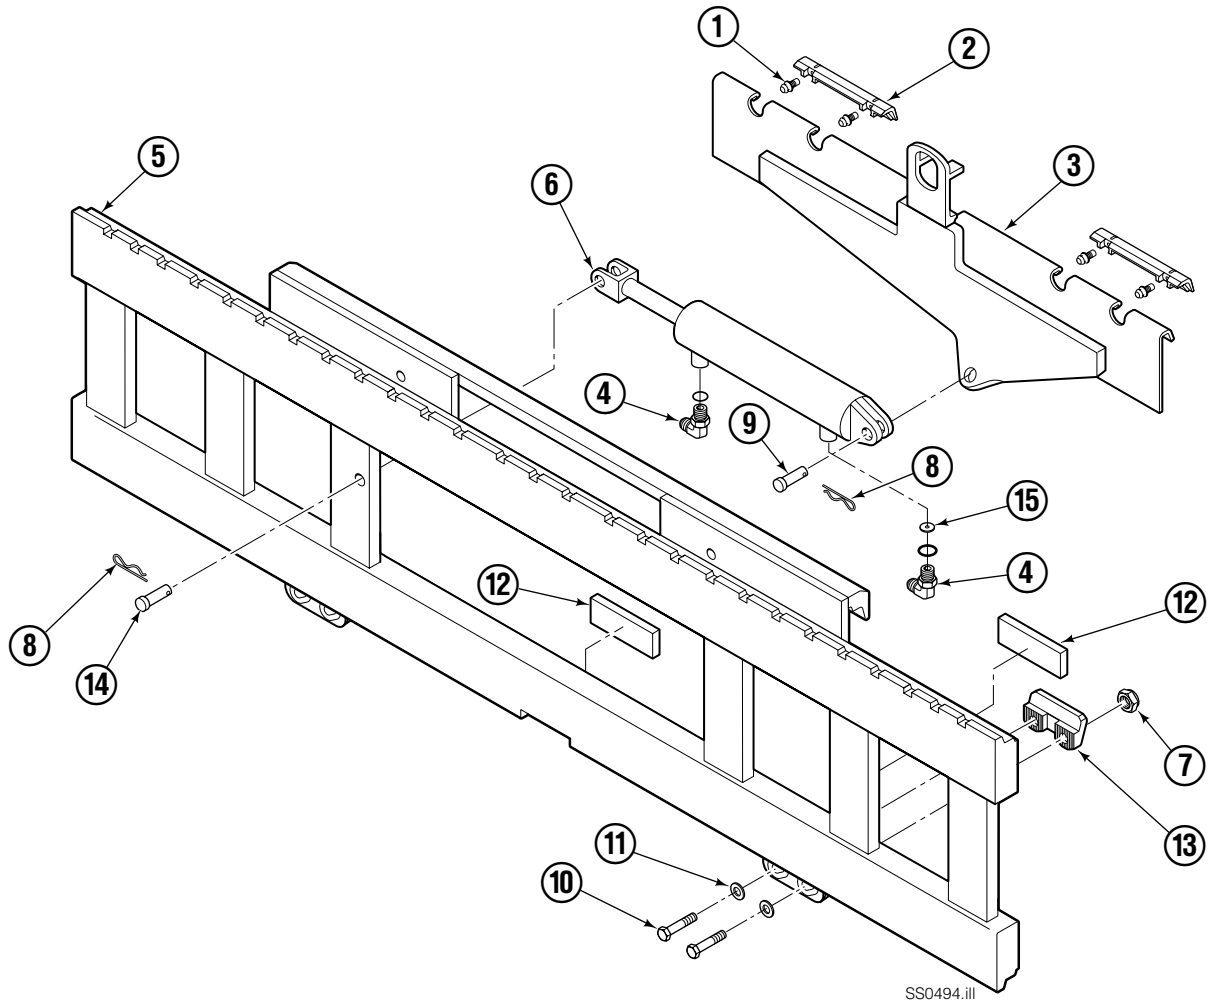

Fork Positioner Assembly

FP0400.ill

Fork Positioner Assembly

150H			
REF	QTY	PART NO.	DESCRIPTION
		6105059	Fork Positioner Assembly
1	1	6105060	Frame
2	2	6105061	Cylinder ♦
3	1	6101808	Center Plate
4	1	6007060	Shim
5	2	6006682	Lug
6	2	6006759	Bushing
7	1	6100198	Fork Carrier, RH
8	1	6100190	Fork Carrier, LH
9	2	604511	Fitting, 6-6
10	2	680030	Lockwasher, M10
11	2	217933	Capscrew, M10 x 45
12	2	200244	Nut
13	1	604510	Plug, 6
14	4	683822	Lockwasher, M12
15	4	202407	Capscrew, M12 x 60
16	4	763025	Nut, M12
17	1	215919	Valve Body
18	4	611288	Fitting, 6-8
19	2	2680	Fitting, 6-6
20	1	611329	Fitting, 6-6
21	1	610892	Fitting, 6-6
22	2	200006	Nut
23	2	6009677	Restrictor Fitting
24	2	768528	Capscrew, M8 x 55
25	2	786881	Nut, M8
26	1	6009745	Tube, 6
27	1	2645	Nut, 6
28	1	6105062	Tube, S-21125
29	1	6105063	Tube, S-28043
30	4	3154	Snap Ring
31	2	211223	Sun Valve
32	1	605743	Fitting

● Included in Service Kit 6100214.

Reference: S-21126, S-21132.

Sideshifter Assembly

SS0494.ill

150D

REF	QTY	PART NO.	DESCRIPTION	REF	QTY	PART NO.	DESCRIPTION
		6106391	Sideshifter Assembly	9	1	686215	● Clevis Pin
1	4	7403	Grease Fitting	10	4	752903	◆ Capscrew, M16 x 45
2	2	672018	Bearing Segment	11	4	667225	◆ Washer
3	1	686238	Anchor Bracket	12	2	208350	Lower Bearing
4	2	601676	● Fitting, 6-6	13	2	6004779	◆ Lower Hook
5	1	6105122	Faceplate ■	14	1	686214	● Clevis Pin
6	1	686243	Cylinder ▲	15	1	6024818	● Washer - Restrictor
7	4	678990	◆ Nut			672022	Service Kit - Items 1 & 2
8	2	686217	● Cotter Pin				