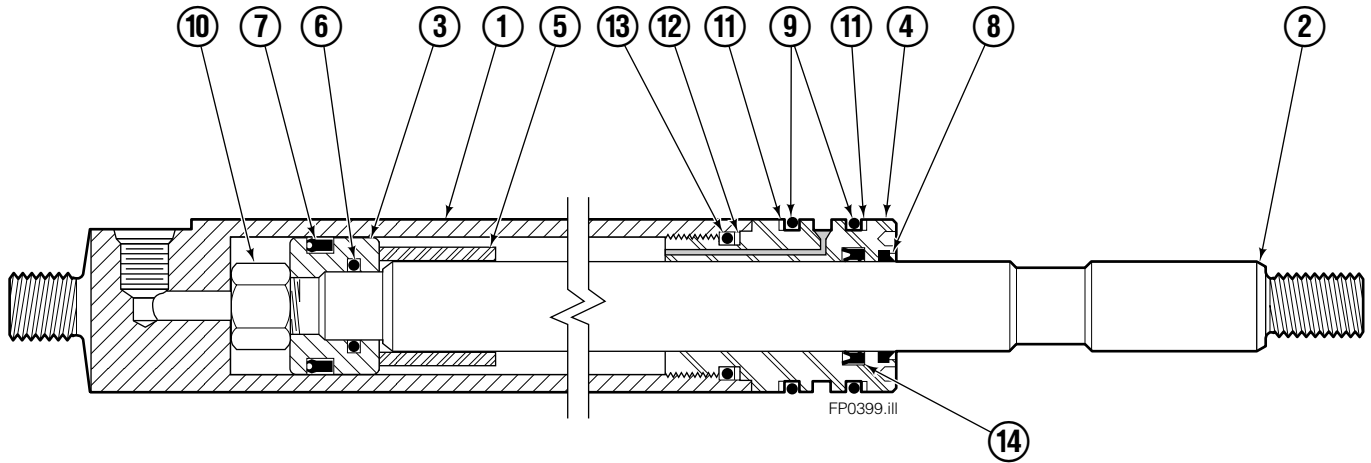

Fork Positioner Assembly

FP0400.ill

Fork Positioner Assembly

150H			
REF	QTY	PART NO.	DESCRIPTION
		6105059	Fork Positioner Assembly
1	1	6105060	Frame
2	2	6105061	Cylinder ♦
3	1	6101808	Center Plate
4	1	6007060	Shim
5	2	6006682	Lug
6	2	6006759	Bushing
7	1	6100198	Fork Carrier, RH
8	1	6100190	Fork Carrier, LH
9	2	604511	Fitting, 6-6
10	2	680030	Lockwasher, M10
11	2	217933	Capscrew, M10 x 45
12	2	200244	Nut
13	1	604510	Plug, 6
14	4	683822	Lockwasher, M12
15	4	202407	Capscrew, M12 x 60
16	4	763025	Nut, M12
17	1	215919	Valve Body
18	4	611288	Fitting, 6-8
19	2	2680	Fitting, 6-6
20	1	611329	Fitting, 6-6
21	1	610892	Fitting, 6-6
22	2	200006	Nut
23	2	6009677	Restrictor Fitting
24	2	768528	Capscrew, M8 x 55
25	2	786881	Nut, M8
26	1	6009745	Tube, 6
27	1	2645	Nut, 6
28	1	6105062	Tube, S-21125
29	1	6105063	Tube, S-28043
30	4	3154	Snap Ring
31	2	211223	Sun Valve
32	1	605743	Fitting

♦ See Cylinder page for parts breakdown.

Reference: S-21104, S-21106, S-21127, S-21129.

Cylinder

150H			
REF	QTY	PART NO.	DESCRIPTION
		6105061	Cylinder Assembly
1	1	6105068	Shell
2	1	6105069	Rod
3	1	6006925	Piston
4	1	6006966	Retainer
5	1	6101336	Spacer
6	1	2708	● O-Ring
7	1	663728	● Piston Seal
8	1	636851	● Wiper
9	2	2784	● O-Ring
10	1	667623	Nut, .625
11	2	615127	● Back Up Ring
12	1	615125	● Back Up Ring
13	1	2721	● O-Ring
14	1	6010310	● Rod Seal
		6100214	Service Kit

● Included in Service Kit 6100214.

Reference: S-21126, S-21132.

Sideshifter Assembly

SS0494.ill

150D

REF	QTY	PART NO.	DESCRIPTION	REF	QTY	PART NO.	DESCRIPTION
		6106391	Sideshifter Assembly	9	1	686215	● Clevis Pin
1	4	7403	Grease Fitting	10	4	752903	◆ Capscrew, M16 x 45
2	2	672018	Bearing Segment	11	4	667225	◆ Washer
3	1	686238	Anchor Bracket	12	2	208350	Lower Bearing
4	2	601676	● Fitting, 6-6	13	2	6004779	◆ Lower Hook
5	1	6105122	Faceplate ■	14	1	686214	● Clevis Pin
6	1	686243	Cylinder ▲	15	1	6024818	● Washer - Restrictor
7	4	678990	◆ Nut			672022	Service Kit - Items 1 & 2
8	2	686217	● Cotter Pin				