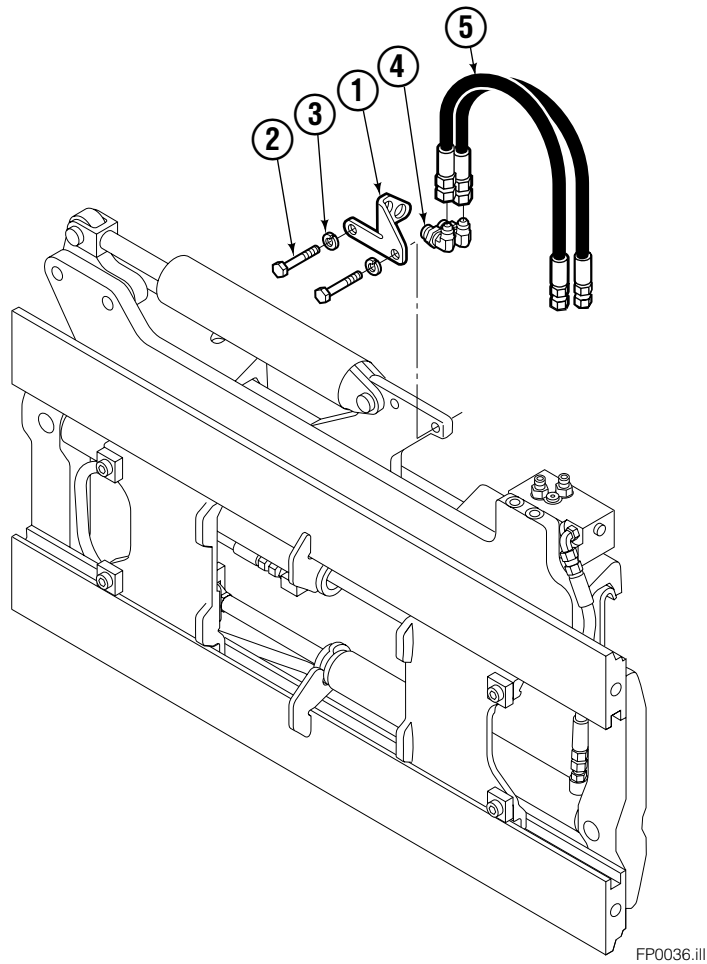

■ Carriage width.

◆ See Cylinder page for parts breakdown.

Reference: BC-101, S-5981, S-3990.

● Includes items 1 through 6.

□ Includes items 7 through 26.

Left Hand Cylinder

55F			
REF	QTY	PART NO.	DESCRIPTION
		583943	Cylinder Assembly – 37" ■
1	1	564168	Shell – 37" ■
2	1	564184	Rod – 37" ■
3	1	685664	Retainer
4	1	685665	Piston
5	1	564193	● Rod End
6	1	5718	● Nut
7	1	636850	● Rod Wiper
8	1	646540	● Rod Seal
9	1	2718	● O-Ring
10	1	615122	● Back-up Ring
11	1	2710	● O-Ring
12	1	663728	● Piston Seal
13	1	563462	Piston Nut
14	1	563916	Retaining Ring
15	1	3137	Snap Ring
		684827	Service Kit

■ Carriage width.

● Included in Service Kit 684827.

Reference: S-6140, S-6141.

Right Hand Cylinder

55F

REF	QTY	PART NO.	DESCRIPTION
		583951	Cylinder Assembly - 37" ■
1	1	564176	Shell - 37" ■
2	1	564184	Rod - 37" ■
3	1	685664	Retainer
4	1	685665	Piston
5	1	564193	● Rod End
6	1	5718	● Nut
7	1	636850	● Rod Wiper
8	1	646540	● Rod Seal
9	1	2718	● O-Ring
10	1	615122	● Back-up Ring
11	1	2710	● O-Ring
12	1	663728	● Piston Seal
13	1	563462	Piston Nut
14	1	563916	Retaining Ring
15	1	3137	Snap Ring
		684827	Service Kit

■ Carriage width.

● Included in Service Kit 684827.

Reference: S-6138, S-6139.

Flow Divider Group

FP0035.iii

55F			
REF	QTY	PART NO.	DESCRIPTION
		206921	Flow Divider Group
1	1	206919	Valve ■
2	1	206918	Valve Body
3	1	207301	Cartridge-Combiner
4	2	663694	Fitting, 3
5	2	617915	Fitting, 4-4
6	1	617917	Fitting, 4-4
7	1	679992	Service Kit
8	3	685105	Capscrew
9	3	678993	Lockwasher
10	2	207300	O-Ring
11	6	617915	Fitting, 4-4
12	2	617641	Fitting, 4-4
13	2	609234	Fitting, 4-4
14	1	617916	Fitting, 4-4

■ Includes items 1 through 7.

Standard Installation Group

REF	QTY	PART NO.	DESCRIPTION
		207342	Installation Group
1	1	207314	Bracket
2	2	762899	Capscrew, M10X20-8.8
3	2	681238	Lockwasher
4	2	2453	Fitting, 8-8
5	2	207578	Hose