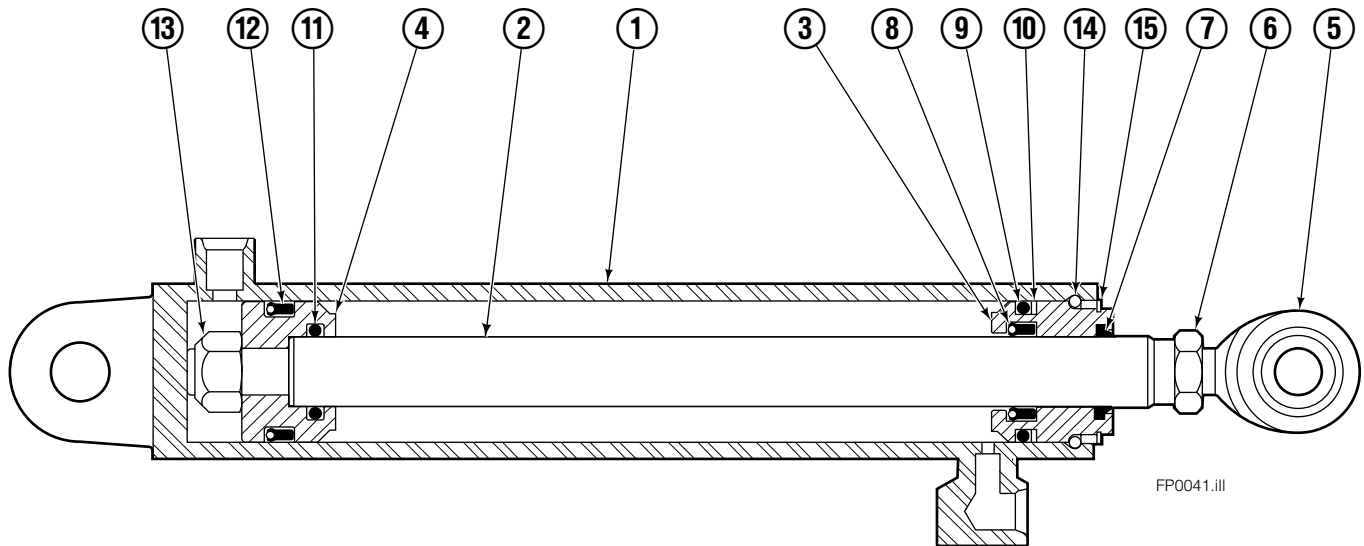

■ Carriage width.

◆ See Cylinder page for parts breakdown.

Reference: BC-101, S-5981, S-3990.

● Includes items 1 through 6.

□ Includes items 7 through 26.

Left Hand Cylinder

55F			
REF	QTY	PART NO.	DESCRIPTION
		583943	Cylinder Assembly – 37" ■
1	1	564168	Shell – 37" ■
2	1	564184	Rod – 37" ■
3	1	685664	Retainer
4	1	685665	Piston
5	1	564193	● Rod End
6	1	5718	● Nut
7	1	636850	● Rod Wiper
8	1	646540	● Rod Seal
9	1	2718	● O-Ring
10	1	615122	● Back-up Ring
11	1	2710	● O-Ring
12	1	663728	● Piston Seal
13	1	563462	Piston Nut
14	1	563916	Retaining Ring
15	1	3137	Snap Ring
		684827	Service Kit

■ Carriage width.

● Included in Service Kit 684827.

Reference: S-6140, S-6141.

Right Hand Cylinder

55F

REF	QTY	PART NO.	DESCRIPTION
		583951	Cylinder Assembly - 37" ■
1	1	564176	Shell - 37" ■
2	1	564184	Rod - 37" ■
3	1	685664	Retainer
4	1	685665	Piston
5	1	564193	● Rod End
6	1	5718	● Nut
7	1	636850	● Rod Wiper
8	1	646540	● Rod Seal
9	1	2718	● O-Ring
10	1	615122	● Back-up Ring
11	1	2710	● O-Ring
12	1	663728	● Piston Seal
13	1	563462	Piston Nut
14	1	563916	Retaining Ring
15	1	3137	Snap Ring
		684827	Service Kit