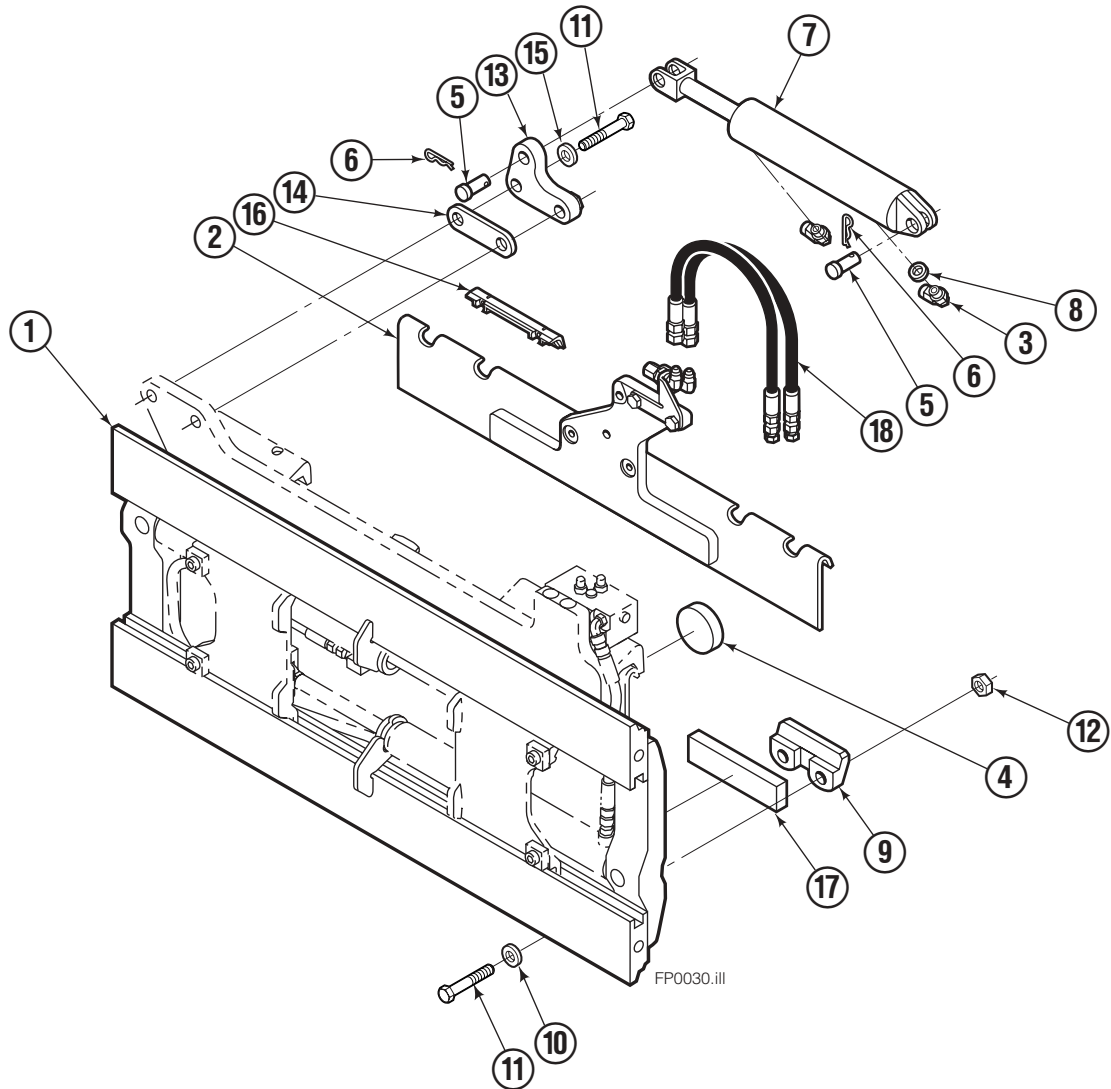

Safety Decals

Part No. 665595
(5) Places

Mounting Group Sideshifting

Reference:
BC-101
SK-5981
2S-3988

55F

REF	QTY	PART NO.	DESCRIPTION	REF	QTY	PART NO.	DESCRIPTION
		207326	Sideshifting Mounting-37" ■●	10	4	667225	Washer
1	1	395315	Frame-37" ■	11	6	766154	Capscrew, M16x2,0x40-8.8
2	1	207184	Anchor Bracket-37" ■	12	4	678990	Nut
3	2	601676	Fitting, 6-6	13	1	206909	Lug
4	1	206917	Center Bearing-49" only	14	1	206910	Spacer
5	2	678525	Clevis Pin	15	2	684355	Lockwasher
6	2	672726	Hairpin Cotter	16	2	204187	Upper Bearing
7	1	675548	Cylinder Assembly ◆	17	2	207209	Lower Bearing
8	1	675550	Washer (orifice .085)	18	2	207578	Hose
9	2	204186	Lower Hook				

- Carriage width.
- Includes items 2 through 17.
- ◆ See Cylinder page for parts breakdown.

Sideshift Cylinder ITA Class III

FP0126.ill

55E			
REF	QTY	PART NO.	DESCRIPTION
		675548	Cylinder Assembly
1	1	553857	Nut
2	1	662452	■ Seal
3	1	553501	Piston
4	1	636851	■ Wiper
5	1	638247	■ Back-up Ring
6	1	675550	Washer (orifice .085 in.)
7	1	675549	Shell
8	1	553449	Rod
9	1	2785	■ O-Ring
10	1	615128	■ Back-up Ring
11	1	553500	Retainer
12	1	553856	Retaining Ring
13	1	7202	Snap Ring
14	1	641835	■ Seal
		553861	Service Kit

■ Carriage width.

◆ See Cylinder page for parts breakdown.

Reference: BC-101, S-5981, S-3990.

● Includes items 1 through 6.

□ Includes items 7 through 26.

Left Hand Cylinder

55F			
REF	QTY	PART NO.	DESCRIPTION
		583943	Cylinder Assembly – 37" ■
1	1	564168	Shell – 37" ■
2	1	564184	Rod – 37" ■
3	1	685664	Retainer
4	1	685665	Piston
5	1	564193	● Rod End
6	1	5718	● Nut
7	1	636850	● Rod Wiper
8	1	646540	● Rod Seal
9	1	2718	● O-Ring
10	1	615122	● Back-up Ring
11	1	2710	● O-Ring
12	1	663728	● Piston Seal
13	1	563462	Piston Nut
14	1	563916	Retaining Ring
15	1	3137	Snap Ring
		684827	Service Kit