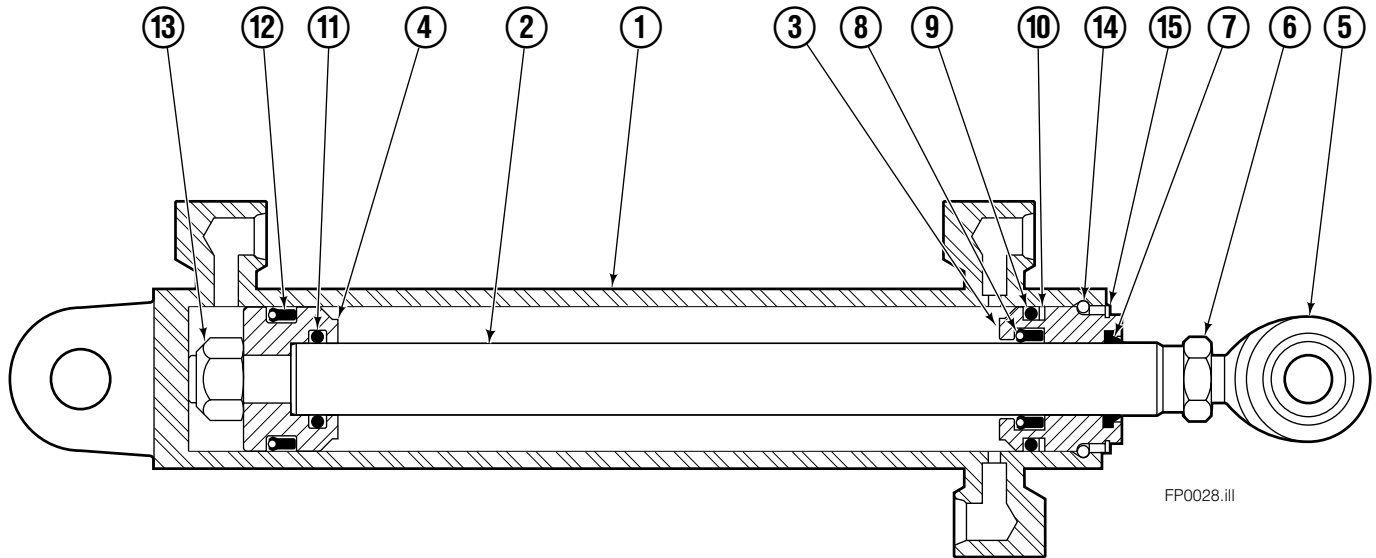

■ Carriage width.

◆ See Cylinder page for parts breakdown.

Reference: BC-101, S-5981, S-3990.

● Includes items 1 through 6.

□ Includes items 7 through 26.

Left Hand Cylinder

55F			
REF	QTY	PART NO.	DESCRIPTION
		583943	Cylinder Assembly – 37" ■
1	1	564168	Shell – 37" ■
2	1	564184	Rod – 37" ■
3	1	685664	Retainer
4	1	685665	Piston
5	1	564193	● Rod End
6	1	5718	● Nut
7	1	636850	● Rod Wiper
8	1	646540	● Rod Seal
9	1	2718	● O-Ring
10	1	615122	● Back-up Ring
11	1	2710	● O-Ring
12	1	663728	● Piston Seal
13	1	563462	Piston Nut
14	1	563916	Retaining Ring
15	1	3137	Snap Ring
		684827	Service Kit

■ Carriage width.

● Included in Service Kit 684827.

Reference: S-6140, S-6141.

Right Hand Cylinder

55F

REF	QTY	PART NO.	DESCRIPTION
		583951	Cylinder Assembly - 37" ■
1	1	564176	Shell - 37" ■
2	1	564184	Rod - 37" ■
3	1	685664	Retainer
4	1	685665	Piston
5	1	564193	● Rod End
6	1	5718	● Nut
7	1	636850	● Rod Wiper
8	1	646540	● Rod Seal
9	1	2718	● O-Ring
10	1	615122	● Back-up Ring
11	1	2710	● O-Ring
12	1	663728	● Piston Seal
13	1	563462	Piston Nut
14	1	563916	Retaining Ring
15	1	3137	Snap Ring
		684827	Service Kit