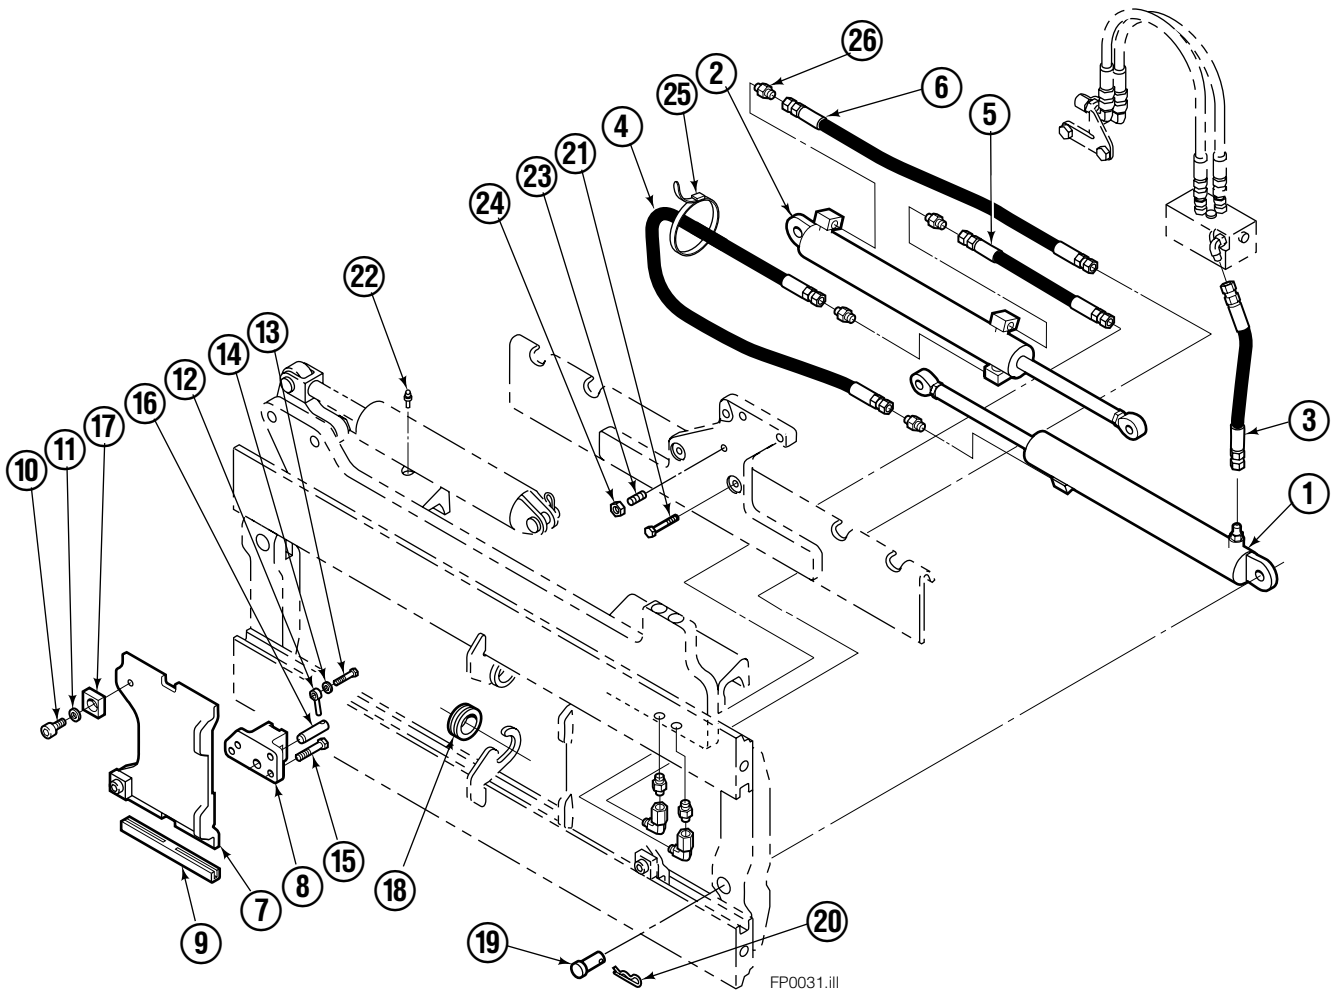

Hydraulic/Fork Group

FP0031.iii

55F							
REF	QTY	PART NO.	DESCRIPTION	REF	QTY	PART NO.	DESCRIPTION
		207220	Hydraulic Group – 37 in. ■ ●	13	2	763169	Capscrew
		206912	Fork Group □	14	2	680217	Lockwasher
1	1	583943	Cylinder Assembly, LH ◆	15	8	206924	Capscrew
2	1	583951	Cylinder Assembly, RH ◆	16	2	206925	Pin
3	1	207563	Hose	17	4	207552	Block
4	1	207564	Hose	18	2	206916	Grommet
5	1	207565	Hose	19	2	206926	Clevis Pin
6	1	207566	Hose	20	2	207210	Hairpin Cotter
7	2	207208	Fork Carrier	21	2	768551	Capscrew
8	2	206914	Lug	22	2	7403	Grease Fitting
9	4	206915	Bearing	23	1	768753	Setscrew
10	4	206922	Capscrew	24	1	207211	Jam Nut
11	4	678991	Lockwasher	25	1	200008	Cable Tie
12	2	206923	Eyebolt	26	6	617915	Fitting, 4-4

■ Carriage width.

◆ See Cylinder page for parts breakdown.

Reference: BC-101, S-5981, S-3990.

● Includes items 1 through 6.

□ Includes items 7 through 26.