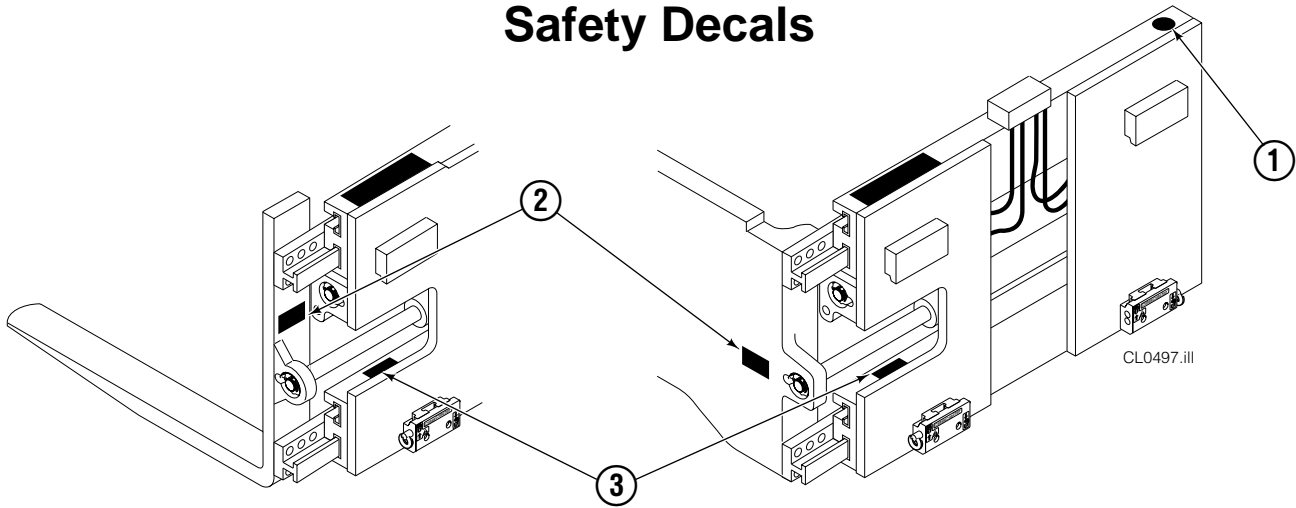

Safety Decals

REF	QTY	PART NO.	DESCRIPTION
1	1	679150	No Step Decal
2	2	665595	No Hand Hold Decal
3	1	679059	Quick Change Hook Decal