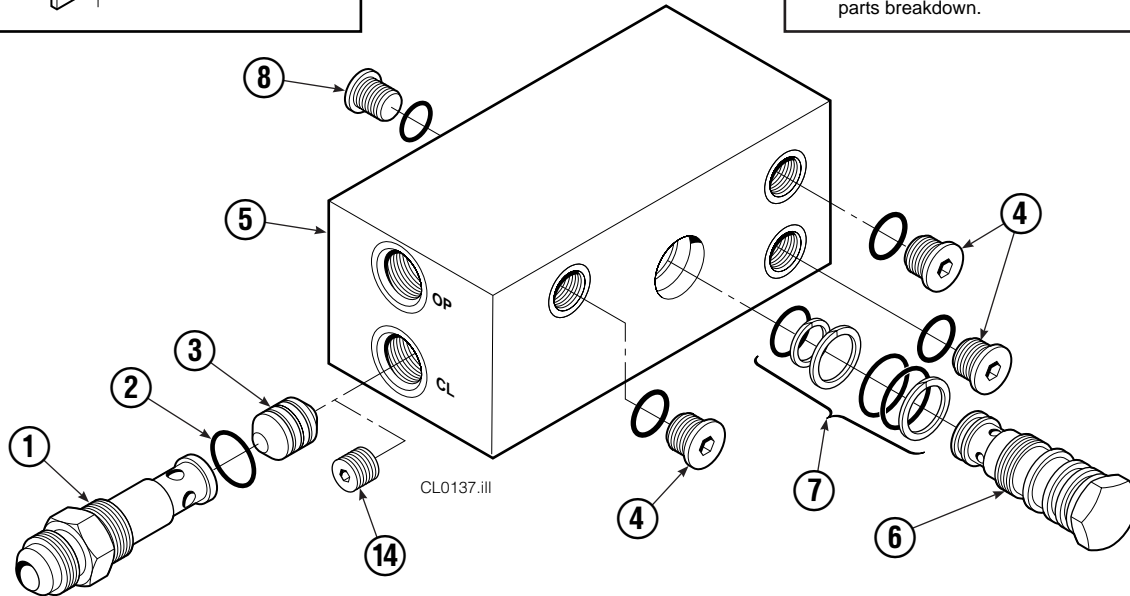

Valve Group Non-Sideshift

REF	QTY	PART NO.	DESCRIPTION
		668914	Valve Group – Non-Sideshift
		668861	Check Valve – Non-Sideshift ▲
1	1	667490	Special Fitting
2	1	2841	O-Ring ●
3	1	667471	Spool
4	3	609455	Fitting, 5
5	1	668862	Valve Body
6	1	678270	Check Valve – VPO
7	1	661347	Service Kit ●
8	1	604510	Fitting, 6
9	2	667609	Restrictor Cartridge
10	1	669999	Bracket
11	4	670004	Capscrew, 1/2 NC x 1.25
12	4	6232	Washer
13	1	670002	Guard – 25D/35D
14	1	676343	Regeneration Elimination Plug ■
		668864	Service Kit

▲ Includes items 1– 8 only.

● Included in Service Kit 668864.

■ For eliminating regeneration circuit only. See Tech. Bulletin 121.

Reference: SK-5302.