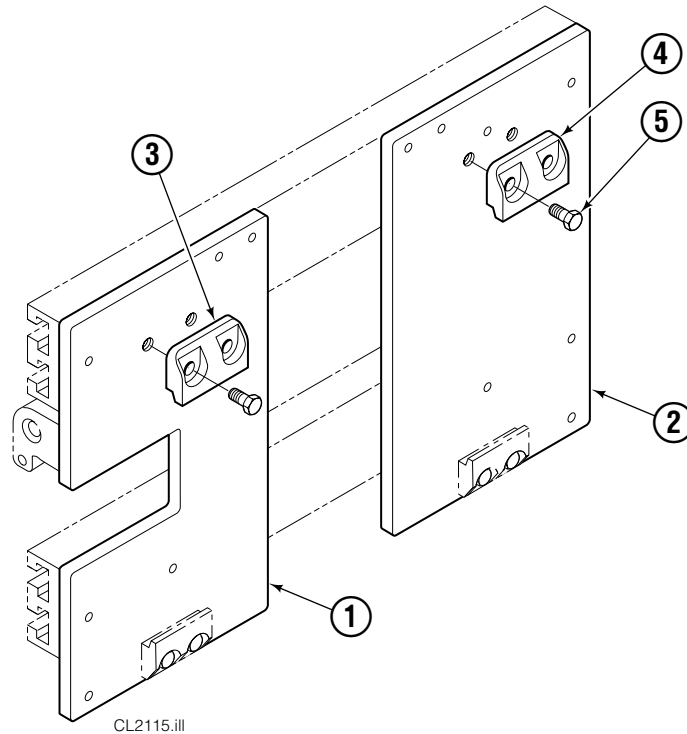

● Includes items 1 and 2 only.

Bolt-On Mounting Group

Class III			
REF	QTY	PART NO.	DESCRIPTION
		678935	Lower Hook Group
1	2	675969	Lower Hook
2	4	667225	Washer, 5/8 in. ID
3	4	667369	Capscrew, 5/8 NC x 1.25 GR 5

Reference: S-3197.

Mounting Plates with Bolt-On Upper Hooks

REF	QTY	PART NO.	DESCRIPTION
1	1	680627	Mounting Plate Assembly-LH ●
2	1	680628	Mounting Plate Assembly-RH ■
3	1	6002745	Upper Hook-LH
4	1	211157	Upper Hook-RH
5	4	772193	Capscrew, M20 x 35