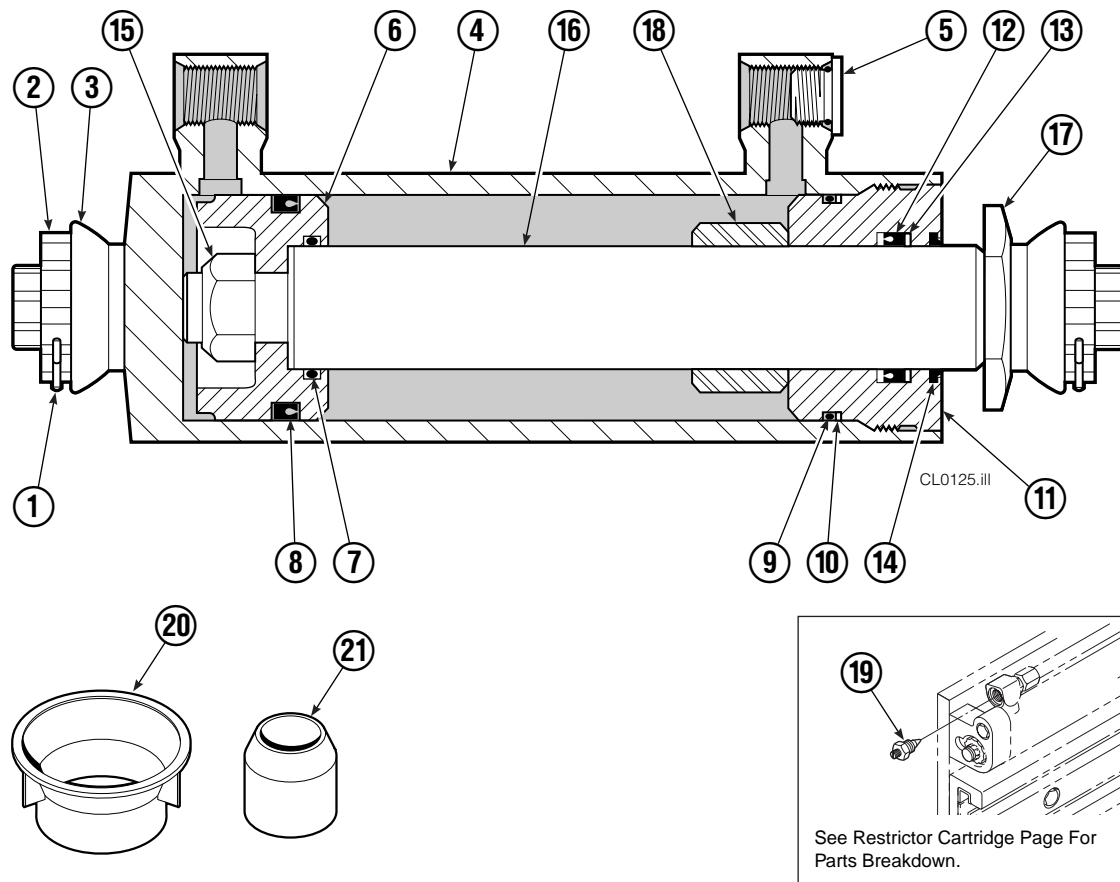

Base Unit Group

50D							
REF	QTY	PART NO.	DESCRIPTION	REF	QTY	PART NO.	DESCRIPTION
		681233	Base Unit Group	13	8	667644	Capscrew
1	2	207425	Hose, 24.00 in.	14	1	667664	Bumper
2	2	680027	Hose, 20.50 in.	15	2	665707	Nut, 1/2 in. ID
3	1	601377	Fitting, 8-8	16	2	640699	Capscrew, 1/2 NC x 2.75
4	2	686369	Fitting	17	4	668904	Bearing
5	6	611288	Fitting, 6-8	18	4	667663	Bearing
6	2	671222	Capscrew, 3/8 NC x .75	19	4	668905	Bearing
7	2	4750	Capscrew, 3/8 NC x .75	20	1	680628	Mounting Plate - RH
8	2	667666	Cylinder ▲	21	1	680627	Mounting Plate - LH
9	2	7882	Roll Pin - Inner	22	1	674167	Frame - Lower
10	2	7961	Roll Pin - Outer	23	2	667609	Restrictor Cartridge ●
11	1	667659	Frame - Upper	24	2	6230	Washer
12	8	667225	Washer				

▲ See Cylinder page for parts breakdown.

● Not included in Base Unit Group.

See Restrictor Cartridge page for parts breakdown.

Reference: SK-5302, Common Parts Group 680839.

Cylinder

50D			
REF	QTY	PART NO.	DESCRIPTION
		667666	Cylinder Assembly
1	2	6511	Cotter Pin ■
2	2	667667	Nut Retainer ■
3	2	667668	Nut ■
4	1	553760	Shell
5	1	602580	Fitting
6	1	558402	Piston
7	1	2722	O-Ring ▲
8	1	557376	Seal ▲
9	1	2791	O-Ring ▲
10	1	615134	Back-Up Ring ▲
11	1	667675	Retainer
12	1	662451	Seal ▲
13	1	638246	Nylon Ring ▲
14	1	564930	Wiper ▲
15	1	561012	Nut
16	1	667670	Rod
17	1	667676	Washer
18	1	—	Spacer
19	1	667609	Restrictor Cartridge ●
20	1	671049	Seal Loader, Piston ▲
21	1	671052	Seal Loader, Retainer ▲
		667723	Service Kit