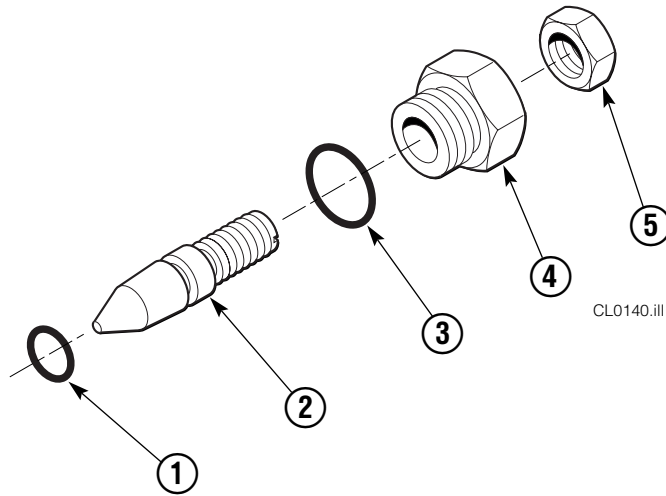

Restrictor Cartridge

REF	QTY	PART NO.	DESCRIPTION
		667609	Restrictor Cartridge
1	1	2701	O-Ring
2	1	667611	Plunger
3	1	2841	O-Ring
4	1	667610	Plug - Special
5	1	5716	Jam Nut