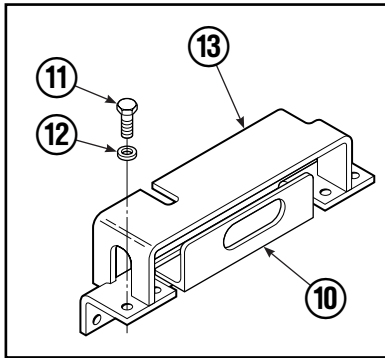

Valve Group Non-Sideshift

REF	QTY	PART NO.	DESCRIPTION
		668914	Valve Group – Non-Sideshift
		668861	Check Valve – Non-Sideshift ▲
1	1	667490	Special Fitting
2	1	2841	O-Ring ●
3	1	667471	Spool
4	3	609455	Fitting, 5
5	1	668862	Valve Body
6	1	678270	Check Valve – VPO
7	1	661347	Service Kit ●
8	1	604510	Fitting, 6
9	2	667609	Restrictor Cartridge
10	1	669999	Bracket
11	4	670004	Capscrew, 1/2 NC x 1.25
12	4	6232	Washer
13	1	670002	Guard – 25D/35D
14	1	676343	Regeneration Elimination Plug ■
		668864	Service Kit

▲ Includes items 1– 8 only.

● Included in Service Kit 668864.

■ For eliminating regeneration circuit only. See Tech. Bulletin 121.

Reference: SK-5302.