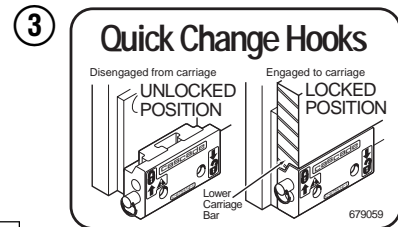

Safety Decals

REF	QTY	PART NO.	DESCRIPTION
1	1	679150	No Step Decal
2	2	665595	No Hand Hold Decal
3	1	679059	Quick Change Hook Decal