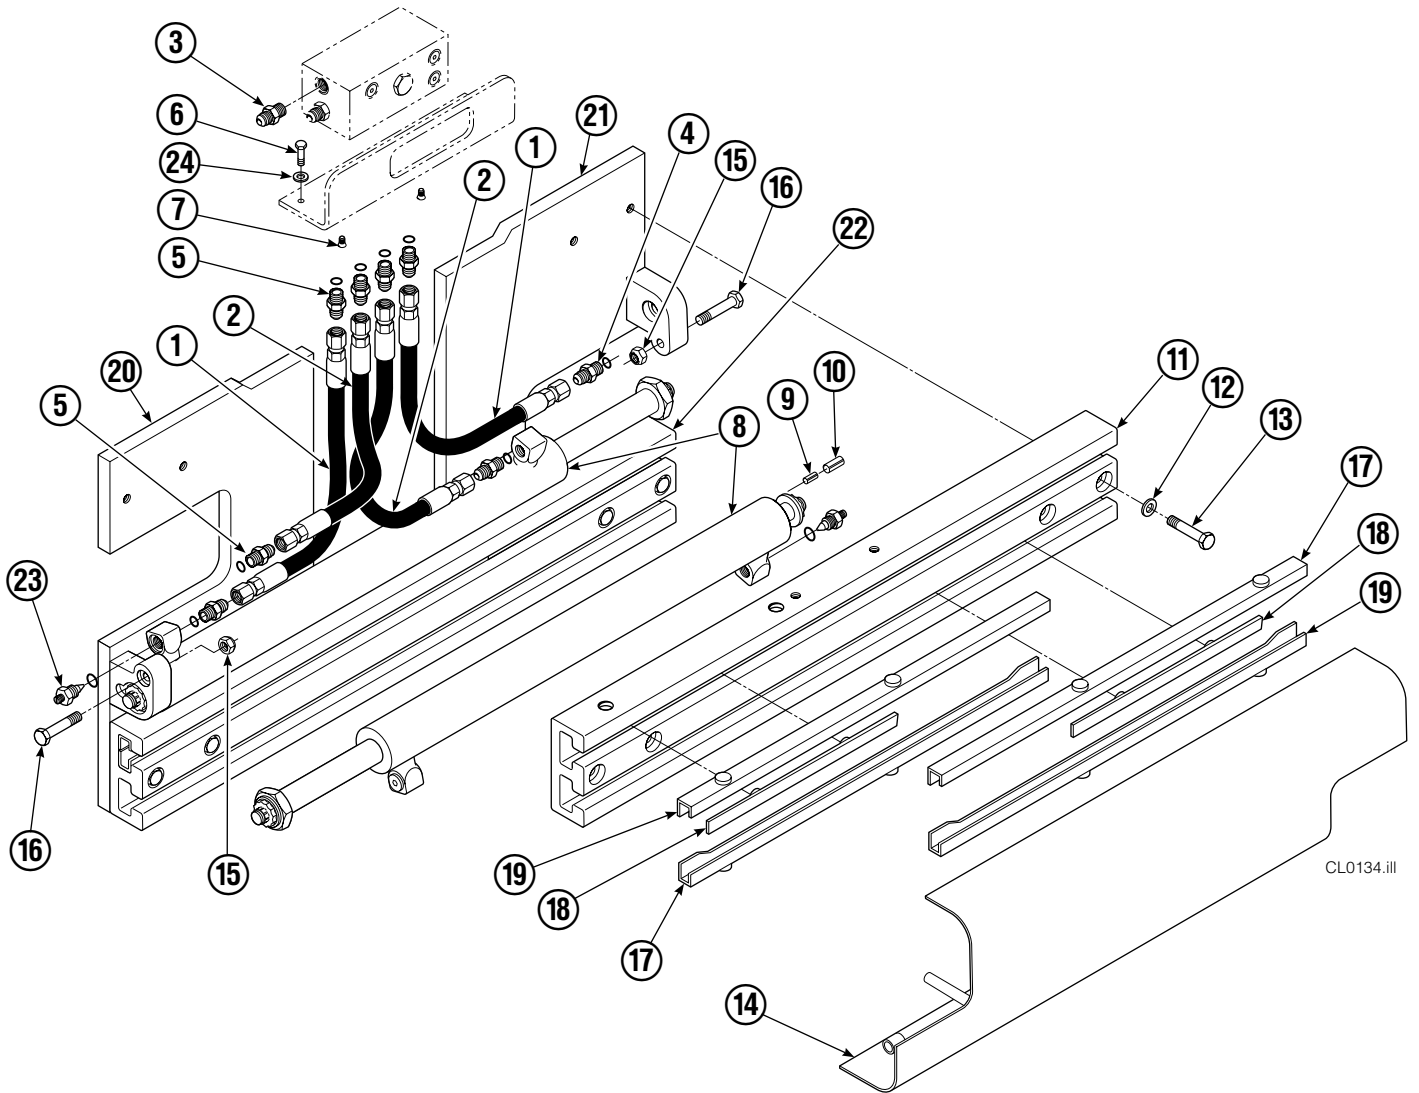

Internet: www.cascorp.com

Safety Decals

REF	QTY	PART NO.	DESCRIPTION
1	1	679150	No Step Decal
2	2	665595	No Hand Hold Decal
3	1	679059	Quick Change Hook Decal

Publications

PART NO.	DESCRIPTION
669224	Service Manual
672944	Operators Guide
668987	Installation Instructions
680664	Servicing Cascade Cylinders-VHS
679929	Tool Catalog
673964	Literature Index Order Form

Base Unit Group

50D							
REF	QTY	PART NO.	DESCRIPTION	REF	QTY	PART NO.	DESCRIPTION
		681233	Base Unit Group	13	8	667644	Capscrew
1	2	207425	Hose, 24.00 in.	14	1	667664	Bumper
2	2	680027	Hose, 20.50 in.	15	2	665707	Nut, 1/2 in. ID
3	1	601377	Fitting, 8-8	16	2	640699	Capscrew, 1/2 NC x 2.75
4	2	686369	Fitting	17	4	668904	Bearing
5	6	611288	Fitting, 6-8	18	4	667663	Bearing
6	2	671222	Capscrew, 3/8 NC x .75	19	4	668905	Bearing
7	2	4750	Capscrew, 3/8 NC x .75	20	1	680628	Mounting Plate - RH
8	2	667666	Cylinder ▲	21	1	680627	Mounting Plate - LH
9	2	7882	Roll Pin - Inner	22	1	674167	Frame - Lower
10	2	7961	Roll Pin - Outer	23	2	667609	Restrictor Cartridge ●
11	1	667659	Frame - Upper	24	2	6230	Washer
12	8	667225	Washer				

▲ See Cylinder page for parts breakdown.

● Not included in Base Unit Group.

See Restrictor Cartridge page for parts breakdown.

Reference: SK-5302, Common Parts Group 680839.

Cylinder

50D			
REF	QTY	PART NO.	DESCRIPTION
		667666	Cylinder Assembly
1	2	6511	Cotter Pin ■
2	2	667667	Nut Retainer ■
3	2	667668	Nut ■
4	1	553760	Shell
5	1	602580	Fitting
6	1	558402	Piston
7	1	2722	O-Ring ▲
8	1	557376	Seal ▲
9	1	2791	O-Ring ▲
10	1	615134	Back-Up Ring ▲
11	1	667675	Retainer
12	1	662451	Seal ▲
13	1	638246	Nylon Ring ▲
14	1	564930	Wiper ▲
15	1	561012	Nut
16	1	667670	Rod
17	1	667676	Washer
18	1	—	Spacer
19	1	667609	Restrictor Cartridge ●
20	1	671049	Seal Loader, Piston ▲
21	1	671052	Seal Loader, Retainer ▲
		667723	Service Kit