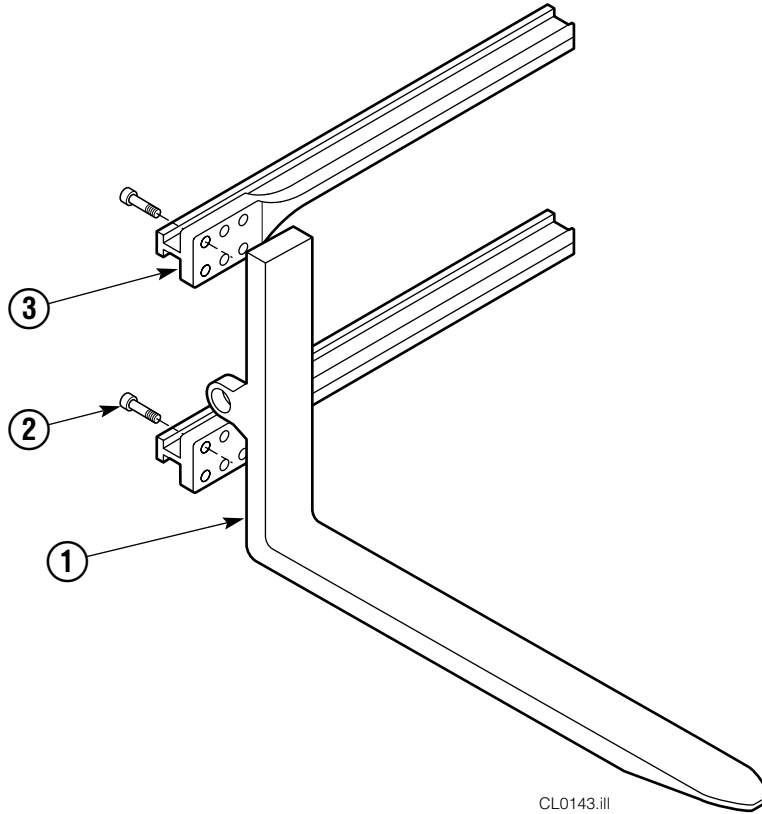

Base Unit Group

50D							
REF	QTY	PART NO.	DESCRIPTION	REF	QTY	PART NO.	DESCRIPTION
		681233	Base Unit Group	13	8	667644	Capscrew
1	2	207425	Hose, 24.00 in.	14	1	667664	Bumper
2	2	680027	Hose, 20.50 in.	15	2	665707	Nut, 1/2 in. ID
3	1	601377	Fitting, 8-8	16	2	640699	Capscrew, 1/2 NC x 2.75
4	2	686369	Fitting	17	4	668904	Bearing
5	6	611288	Fitting, 6-8	18	4	667663	Bearing
6	2	671222	Capscrew, 3/8 NC x .75	19	4	668905	Bearing
7	2	4750	Capscrew, 3/8 NC x .75	20	1	680628	Mounting Plate - RH
8	2	667666	Cylinder ▲	21	1	680627	Mounting Plate - LH
9	2	7882	Roll Pin - Inner	22	1	674167	Frame - Lower
10	2	7961	Roll Pin - Outer	23	2	667609	Restrictor Cartridge ●
11	1	667659	Frame - Upper	24	2	6230	Washer
12	8	667225	Washer				

▲ Included in Service Kit 667723.

■ Included in Nut Service Kit 668925.

● Not included in Cylinder Assembly.

Reference: S-7666.

Valve Group Non-Sideshift

REF	QTY	PART NO.	DESCRIPTION
		668914	Valve Group – Non-Sideshift
		668861	Check Valve – Non-Sideshift ▲
1	1	667490	Special Fitting
2	1	2841	O-Ring ●
3	1	667471	Spool
4	3	609455	Fitting, 5
5	1	668862	Valve Body
6	1	678270	Check Valve – VPO
7	1	661347	Service Kit ●
8	1	604510	Fitting, 6
9	2	667609	Restrictor Cartridge
10	1	669999	Bracket
11	4	670004	Capscrew, 1/2 NC x 1.25
12	4	6232	Washer
13	1	670002	Guard – 25D/35D
14	1	676343	Regeneration Elimination Plug ■
		668864	Service Kit

▲ Includes items 1– 8 only.

● Included in Service Kit 668864.

■ For eliminating regeneration circuit only. See Tech. Bulletin 121.

Reference: SK-5302.

Restrictor Cartridge

REF	QTY	PART NO.	DESCRIPTION
		667609	Restrictor Cartridge
1	1	2701	O-Ring
2	1	667611	Plunger
3	1	2841	O-Ring
4	1	667610	Plug - Special
5	1	5716	Jam Nut

Bolt-On Pallet Forks

CL0143.iii

ARM CAPSCREW EXTENSION TOOL
Required for proper torquing of capscrews

35D/50D

667699

50D			
REF	QTY	PART NO.	DESCRIPTION
		●669135	Pallet Fork Assembly (pair)
1	1	667838	Pallet Fork – LH
	1	667841	Pallet Fork – RH
2	24	607105	Capscrew
3	4	667700	Arm Bar