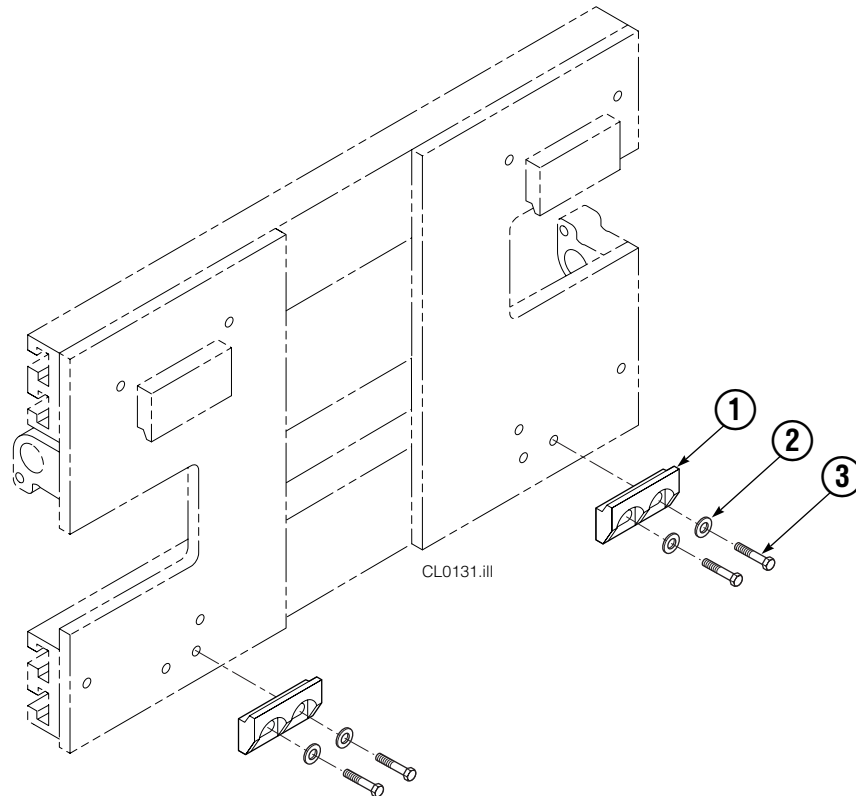

Bolt-On Mounting Group

Class III			
REF	QTY	PART NO.	DESCRIPTION
		678935	Lower Hook Group
1	2	675969	Lower Hook
2	4	667225	Washer, 5/8 in. ID
3	4	667369	Capscrew, 5/8 NC x 1.25 GR 5

Reference: S-3197.