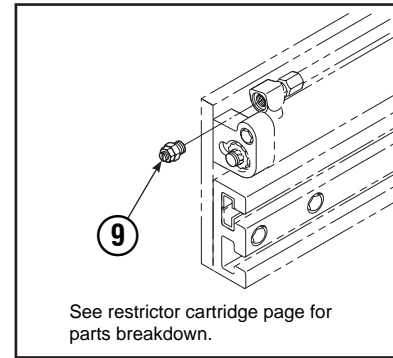

Valve Group Non-Sideshift

REF	QTY	PART NO.	DESCRIPTION
		668914	Valve Group – Non-Sideshift
		668861	Check Valve – Non-Sideshift ▲
1	1	667490	Special Fitting
2	1	2841	O-Ring ●
3	1	667471	Spool
4	3	609455	Fitting, 5
5	1	668862	Valve Body
6	1	678270	Check Valve – VPO
7	1	661347	Service Kit ●
8	1	604510	Fitting, 6
9	2	667609	Restrictor Cartridge
10	1	669999	Bracket
11	4	670004	Capscrew, 1/2 NC x 1.25
12	4	6232	Washer
13	1	670002	Guard – 25D/35D
14	1	676343	Regeneration Elimination Plug ■
		668864	Service Kit

▲ Includes items 1– 8 only.

● Included in Service Kit 668864.

■ For eliminating regeneration circuit only. See Tech. Bulletin 121.

Reference: SK-5302.