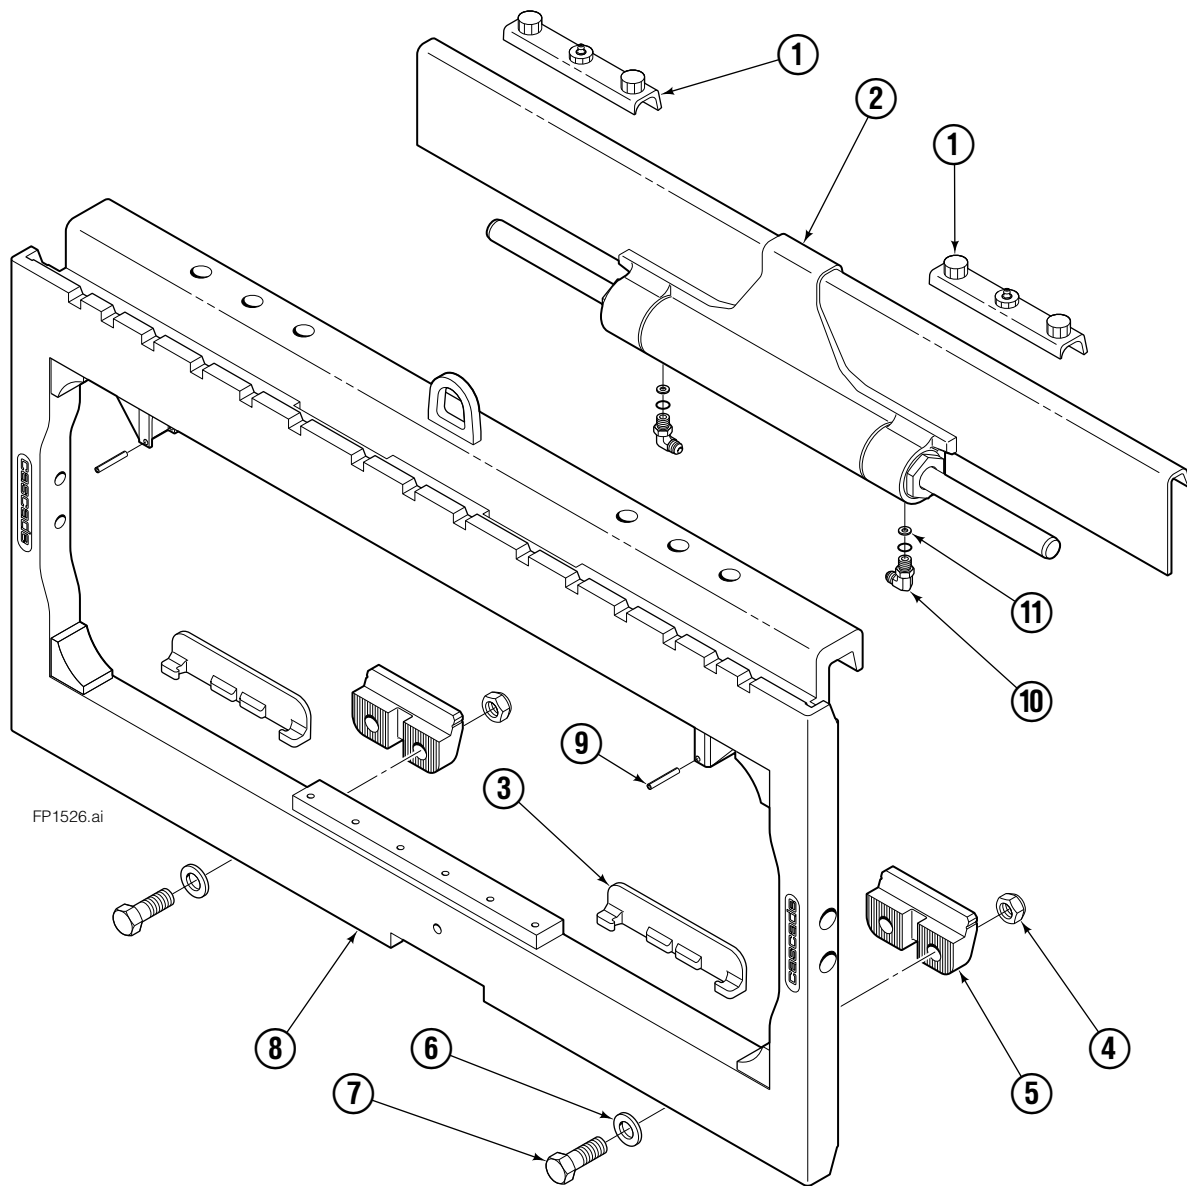

★ If cylinder shell or rod needs replacing due to bending damage, order complete Fork Positioner Assembly.

◆ Included in Fork Carrier Assembly 6059395.

✘ Included in Cylinder Service Kit 6081752.

● Included in Fitting Group 6045440.

■ Included in Mounting Kit 6059460.

Reference: SK-8919.1

Sideshift Assembly

120K							
REF	QTY	PART NO.	DESCRIPTION	REF	QTY	PART NO.	DESCRIPTION
1	2	6079936	Upper Bearing	7	4	768580	◆ Capscrew, M20 x 60
2	1	6802912	Cylinder ▲	8	1	6804868	Frame
3	2	6057162	Lower Bearing	9	2	7916	Roll Pin
4	4	783800	◆ Nut, M20	10	2	607616	■ Fitting, 6-6
5	2	6083157	◆ Lower Hook	11	2	221733	▼ Restrictor Washer
6	4	215419	◆ Washer, M20				