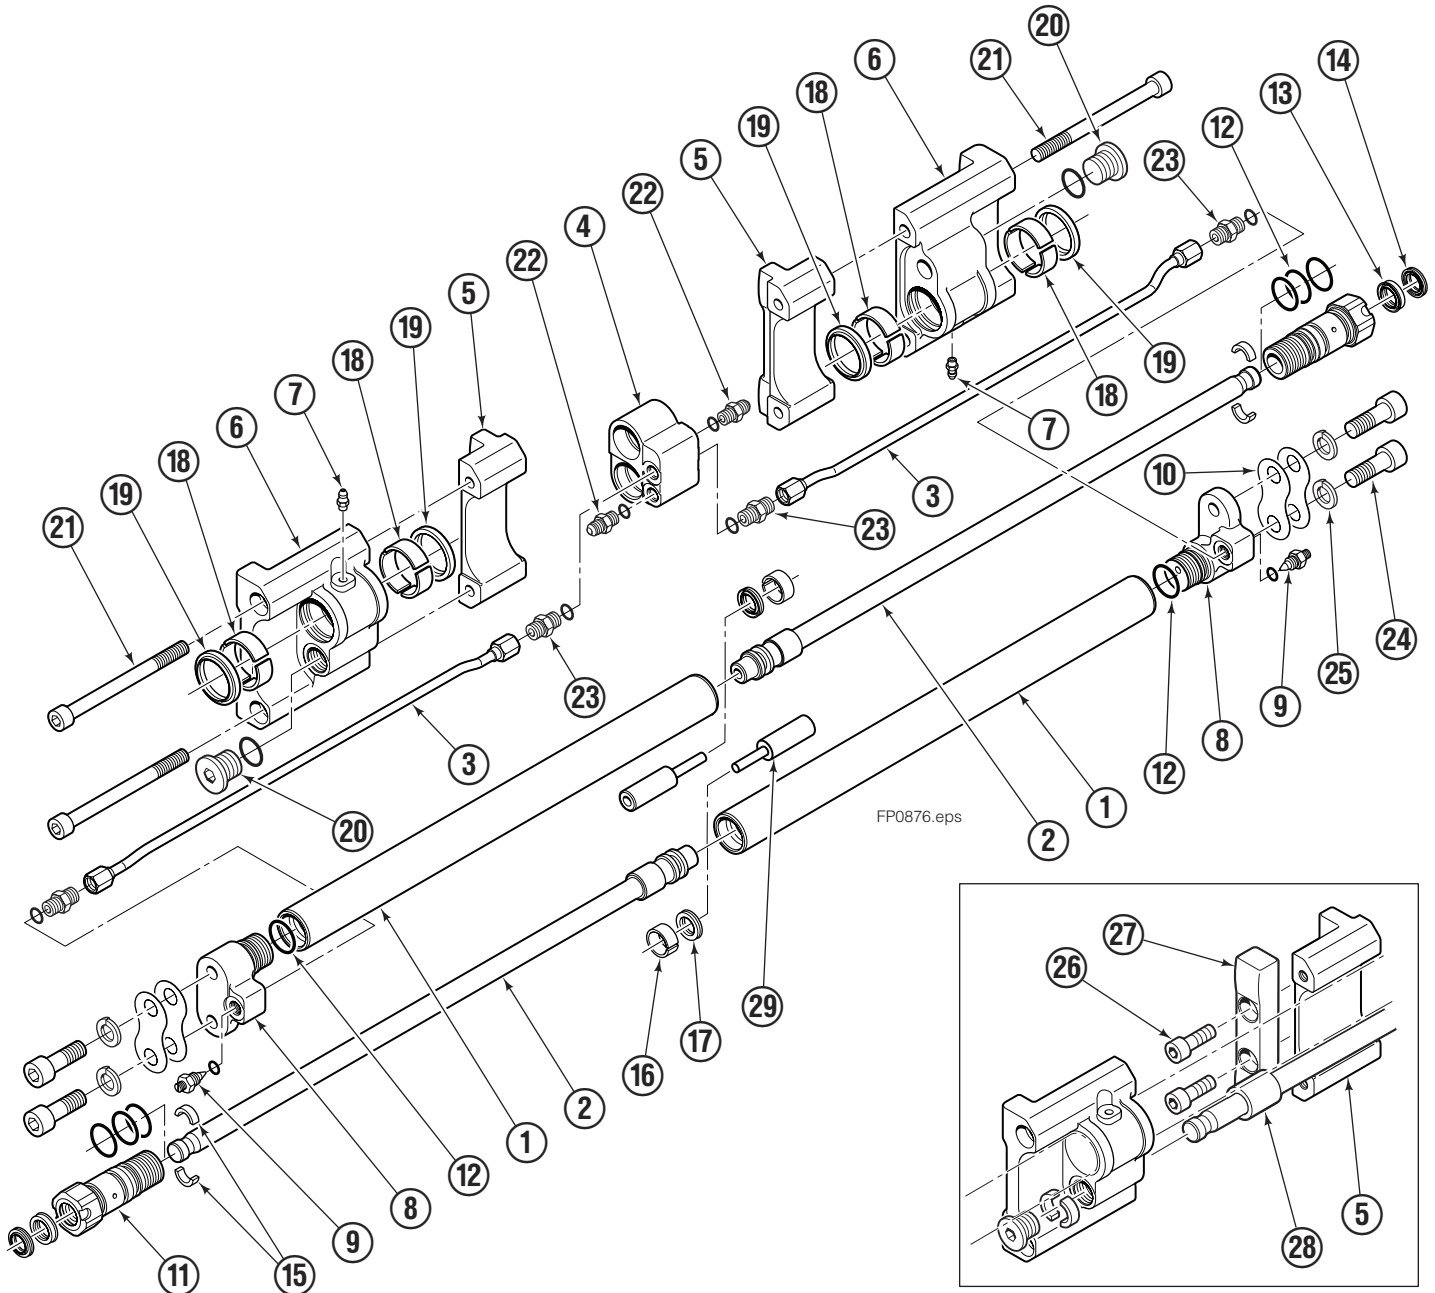

OR

Write: Cascade Corporation, P.O. Box 20187, Portland, OR 97220

Internet: www.cascorp.com

Fork Positioner Assembly

Sticker showing operating pressure, phone numbers for service & parts.

Patent Sticker

FP0667.eps

Assembly part number (on LH fork carrier).

Fork Positioner Assembly

Items that vary by width

120K/150K			
ASSEMBLY PART NO.	REF. NO. 1 ★ CYLINDER SHELL QTY 2	REF. NO. 2 ★ CYLINDER ROD QTY 2	REF. NO. 3 TUBE QTY 2
6804700	6804695	6804698	6804699

REF	QTY	PART NO.	DESCRIPTION
		6069312	Common Parts Group
4	1	6059224	Manifold
5	2	6059395	◆ Fork Carrier, Inner, 122/150/180 mm Fork
6	2	6059301	Fork Carrier, Outer
7	2	424115	Grease Fitting
8	2	6059267	Cylinder Head End
9	2	6042658	Restrictor Fitting
10	4	6059383	Shim
11	2	6059219	Cylinder Retainer
12	8	6059580	O-Ring, Retainer OD ✘
13	2	562132	Rod Seal, Retainer ✘
14	2	562131	Rod Wiper, Retainer ✘
15	4	6059382	Half-Ring Keeper
16	2	6059421	Piston Wear Ring ✘
17	2	6059422	Piston Seal ✘
18	4	6059419	Bearing, Composite
19	4	6059584	Wiper
20	2	6059459	Rod Retainer Plug
21	4	6405531	Capscrew, M12 x 160
22	2	6043332	Fitting, M10 to No.4 JIC ●
23	4	6042689	Fitting, M10 to EO-2 Tube
24	4	769577	Capscrew, M16 x 50 ■
25	4	678992	Lockwasher, M16 ■
26	4	767615	◆ Capscrew, M10 x 25
27	2	6059397	◆ Spacer Bar
28	2	—	Rod Spacer
29	2	8100527	Piston Spacer

■ Included in Mounting Kit 6059460.

Reference: SK-8919.1

Sideshift Assembly

120K							
REF	QTY	PART NO.	DESCRIPTION	REF	QTY	PART NO.	DESCRIPTION
1	2	6079936	Upper Bearing	7	4	768580	◆ Capscrew, M20 x 60
2	1	6802912	Cylinder ▲	8	1	6804868	Frame
3	2	6057162	Lower Bearing	9	2	7916	Roll Pin
4	4	783800	◆ Nut, M20	10	2	607616	■ Fitting, 6-6
5	2	6083157	◆ Lower Hook	11	2	221733	▼ Restrictor Washer
6	4	215419	◆ Washer, M20				