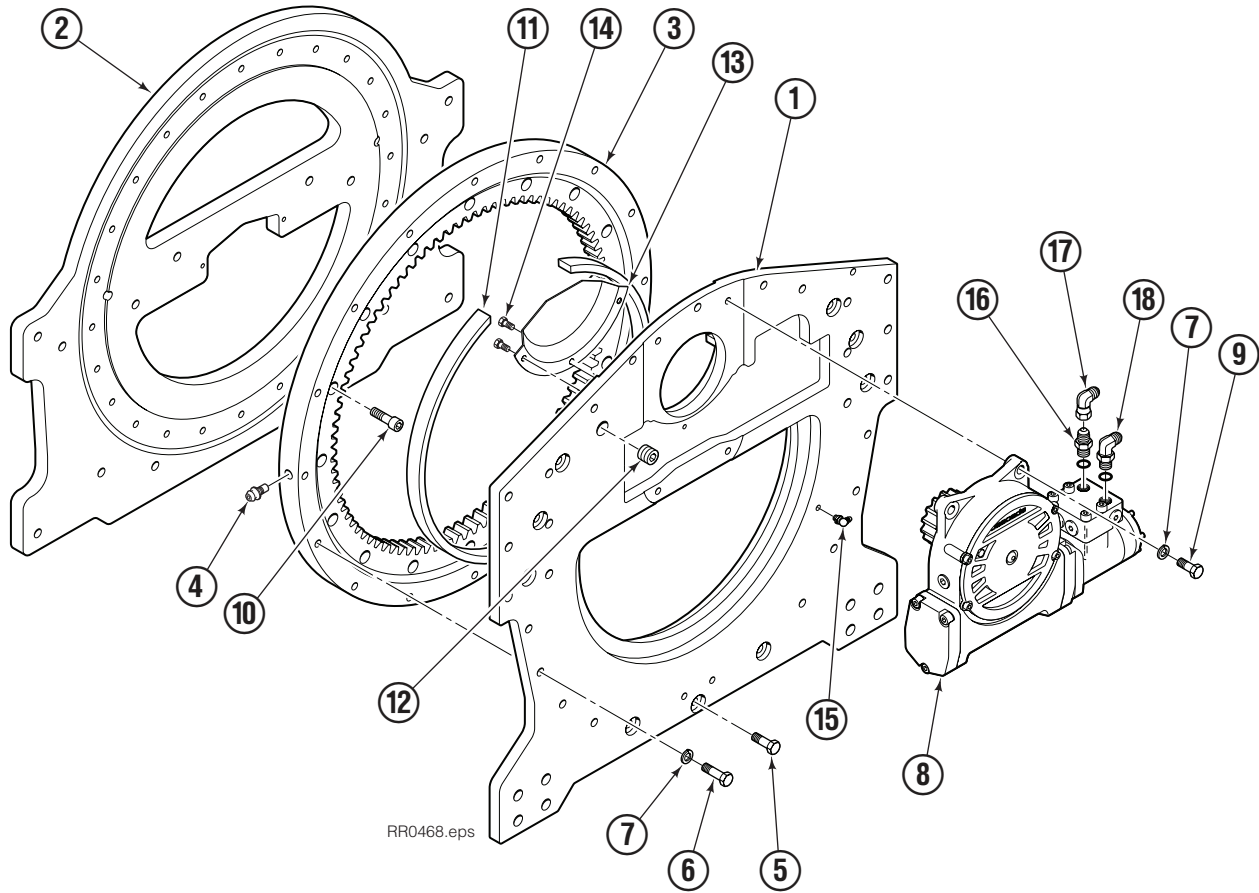

# Safety Decals

REF	QTY	PART NO.	DESCRIPTION
1	1	679150	No Step Decal

# Rotator Group

RR0468.eps

55G			
REF	QTY	PART NO.	DESCRIPTION
		6052600	Rotator Group
1	1	6059682	Baseplate
2	1	6050782	Faceplate
3	1	213761	Bearing Assembly
4	1	7401	Grease Fitting
5	9	6057357	Capscrew, M12 x 45
6	13	213633	Capscrew, M12 x 55
7	17	683822	Lockwasher, M12
8	1	368073	Drive Group ♦
9	4	763021	Capscrew, M12 x 30
10	24	769572	Capscrew, M12 x 35
11	1	6036248	Seal
12	1	6605	Plug
13	1	6036287	Cover Plate
14	3	767961	Capscrew, M8 x 16
15	1	7406	Grease Fitting
16	1	601377	Fitting, 8-8 ■
17	1	605761	Fitting, 8-8 ■
18	1	601250	Fitting, 8-8 ■