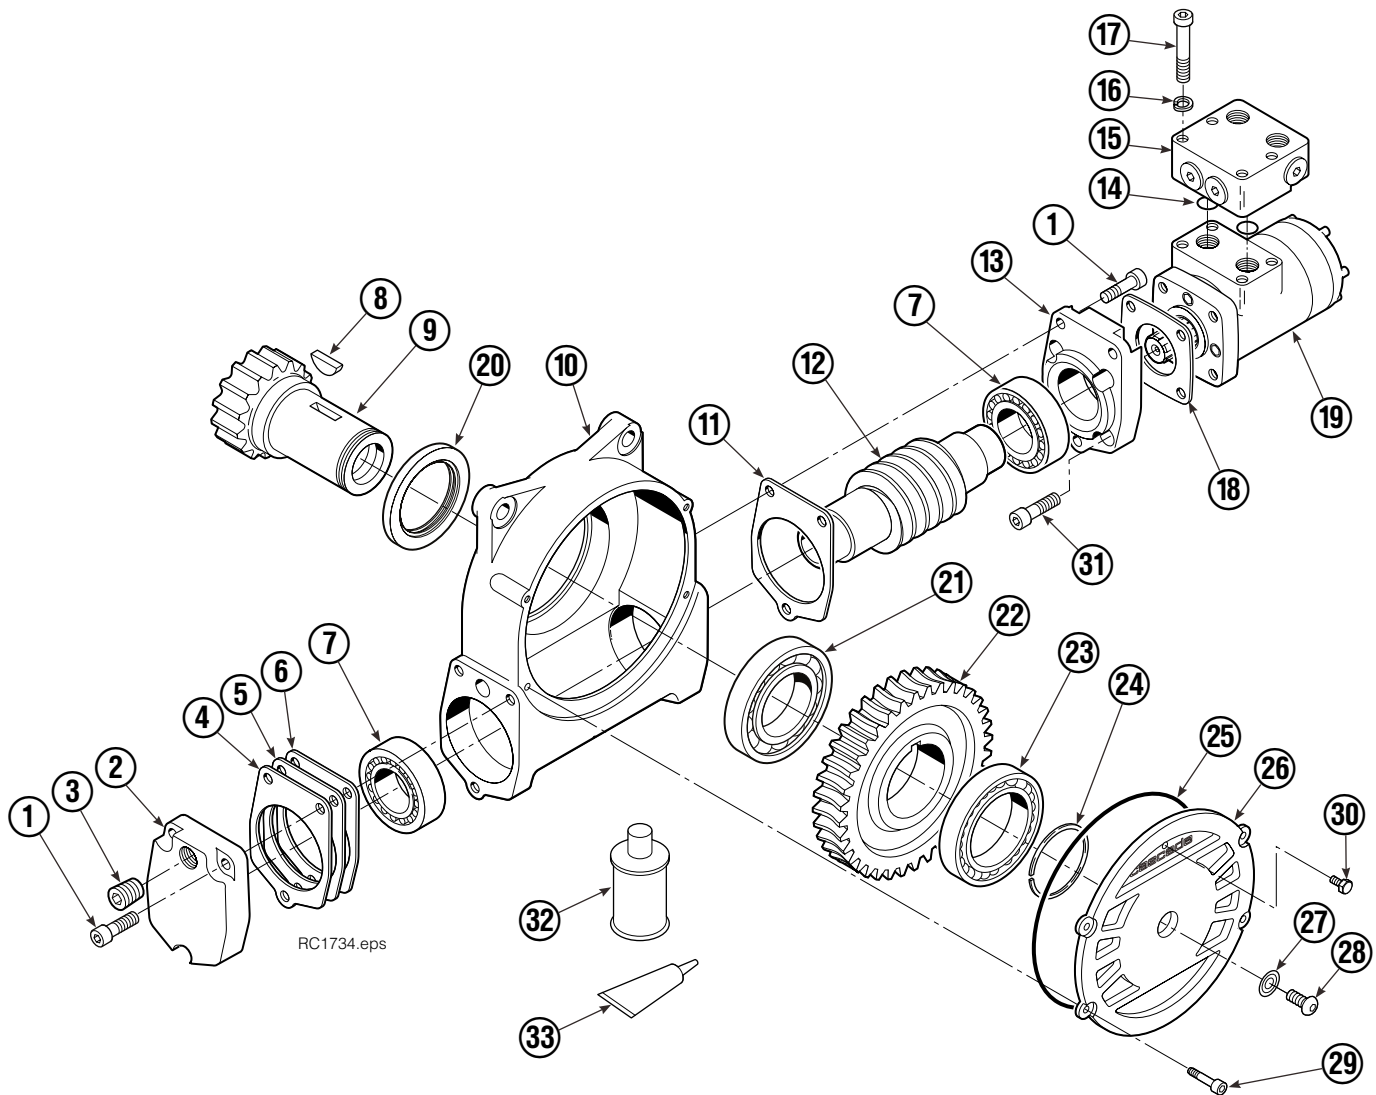

Drive Group

REF	QTY	PART NO.	DESCRIPTION	REF	QTY	PART NO.	DESCRIPTION
		368073	Drive Group with 2.2 c.i. Motor	18	1	670575	Gasket
1	6	769570	Capscrew, M12 x 25	19	1	206406	Drive Motor – 2.2 c.i. ▼
2	1	676855	Cover	20	1	3014870	Seal
3	1	604510	Fitting, 6	21	1	6033892	Bearing ■
4	●	670574	Shim – .010" (brown)	22	1	675609	Worm Gear
5	●	671757	Shim – .015" (pink)	23	1	670581	Bearing
6	●	671758	Shim – .020" (yellow)	24	1	7214	Snap Ring
7	2	670579	Bearing	25	1	643423	O-Ring
8	1	670582	Key	26	1	775552	Cover
9	1	670506	Pinion	27	1	783609	Seal
10	1	775551	Housing	28	1	783608	Capscrew, M12 x 16
11	1	686465	Gasket	29	4	200882	Capscrew, M8 x 20
12	1	675608	Worm	30	1	644010	Relief Fitting
13	1	775553	Adapter	31	4	4468	Capscrew, 3/8 NC x .75 GR8
14	2	2705	O-Ring	32	1	656300	Gear Box Lube – 48 oz.
15	1	670549	Check Valve ▲	33	1	668184	Sealant
16	4	6444	Lockwasher			670578	Shim Service Kit (items 4-6,11,25,33)
17	4	607059	Capscrew, 5/16 NC x 1.75 GR8			206397	Motor Kit (items 11,14,18,19,33)

● Quantity as required.

▲ See Check Valve page for parts breakdown.

Reference: Common Parts 795490, SKN-5527.

▼ See Drive Motor page for parts breakdown.

■ For service replacement use Bearing 670580.