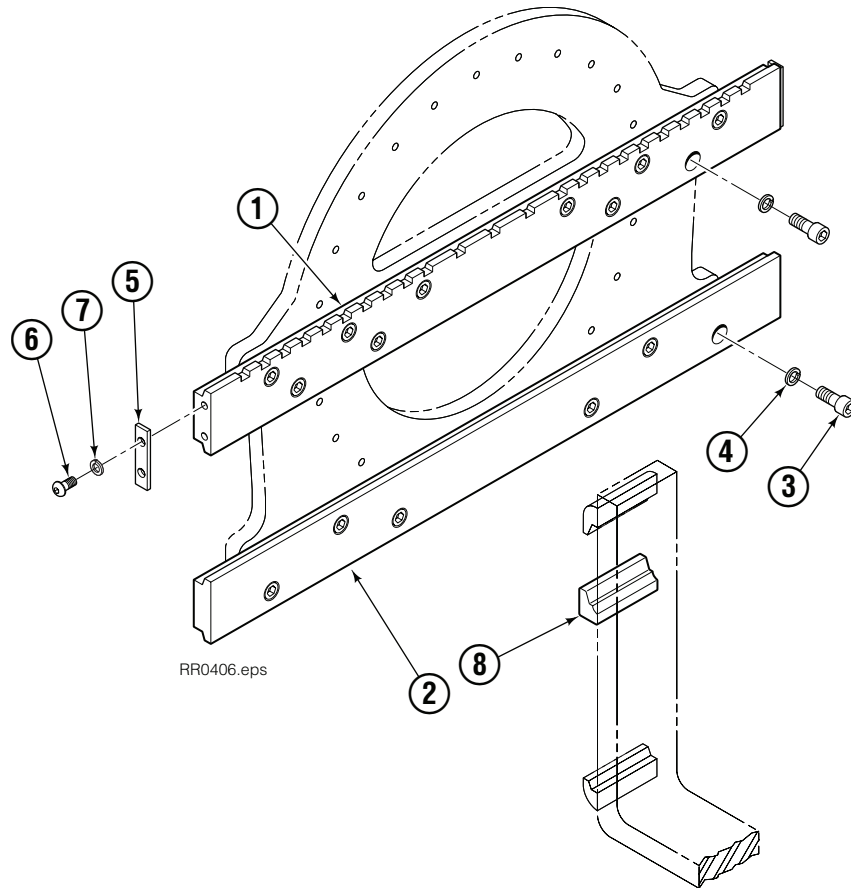

Fork Bar Group

55G			
REF	QTY	PART NO.	DESCRIPTION
		6052101	Fork Bar Group
1	1	6050754	Upper Bar
2	1	6050753	Lower Bar
3	16	769574	Capscrew, M16 x 35
4	16	678992	Lockwasher, M16
5	2	6052240	Keeper
6	4	680084	Capscrew, M12 x 25
7	4	683822	Lockwasher, M12
8	2	689279	Middle Hook