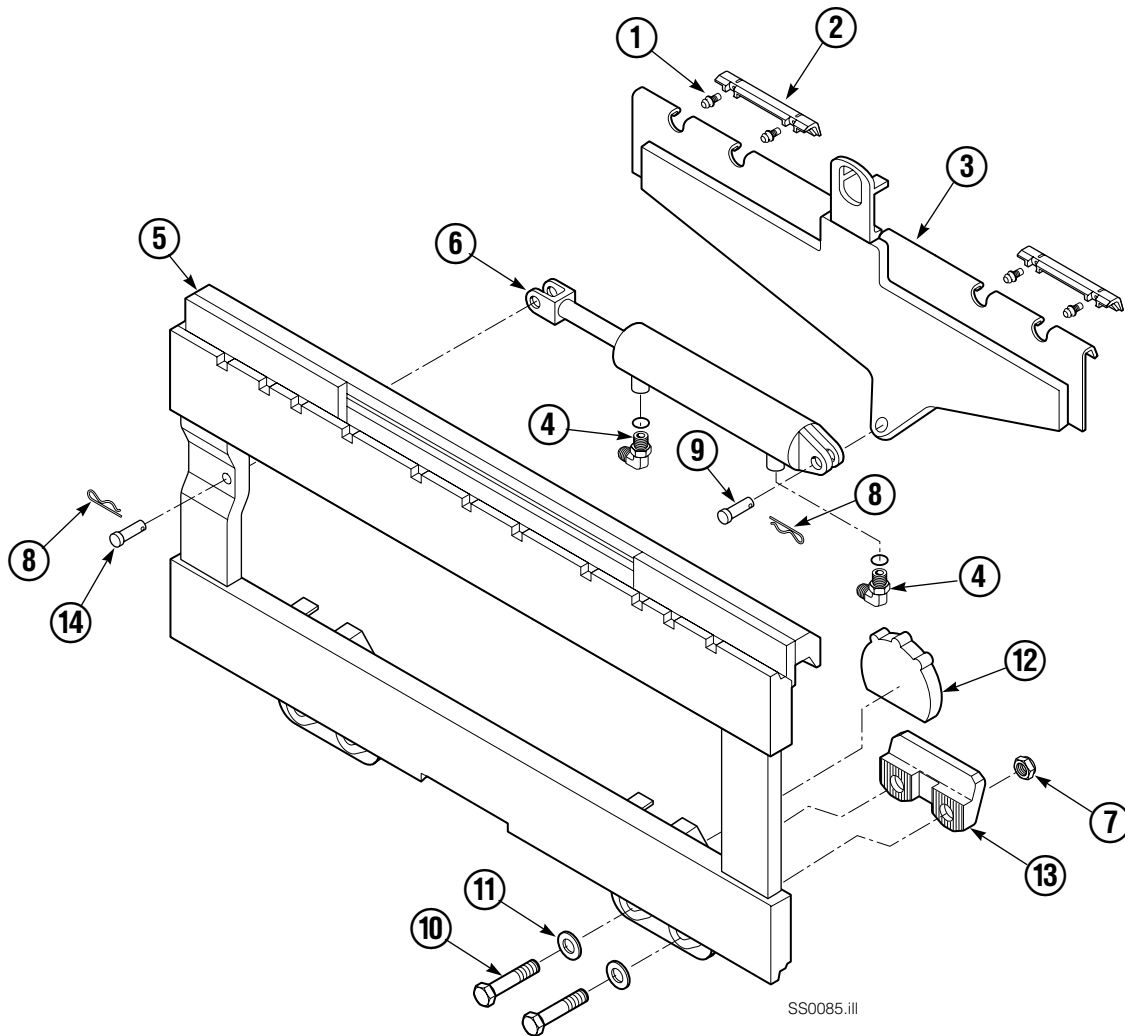

Sideshifter Group

150D			
REF	QTY	PART NO.	DESCRIPTION
		686245	Sideshifter Assembly
1	4	7403	Grease Fitting
2	2	672018	Bearing Segment
3	1	686238	Anchor Bracket
4	2	601676	Fitting, 6-6
5	1	■	Faceplate
6	1	686243	Cylinder Assembly ▲
7	4	553857	Nut
8	2	686217	Cotter Pin
9	1	686215	Clevis Pin
10	4	638601	Capscrew, 5/8 NC x 2.00 GR5
11	4	667225	Washer
12	2	676650	Lower Bearing
13	2	678034	Lower Hook
14	1	686215	Clevis Pin
		672022	Service Kit – Items 1&2
		675856	Service Kit – Item 12

■ If the Faceplate needs replacing, your best value is to order the complete Sideshifter Assembly.

▲ See Cylinder page for parts breakdown.

Reference: S-3420, S-3421.

Sideshift Cylinder

REF	QTY	PART NO.	DESCRIPTION
		686243	Cylinder Assembly
1	1	561012	Nut
■ 2	1	662457	Seal
3	1	564562	Spacer – Head
■ 4	1	2718	O-Ring
5	1	561427	Piston
6	1	561419	Shell
7	1	561422	Rod
8	1	561428	Retainer
■ 9	1	2791	O-Ring
■ 10	1	615134	Back-up Ring
■ 11	1	662449	Seal
12	1	561429	Retaining Ring
13	1	7215	Snap Ring
■ 14	1	626468	Wiper
15	1	---	Spacer – Rod
		561430	Service Kit