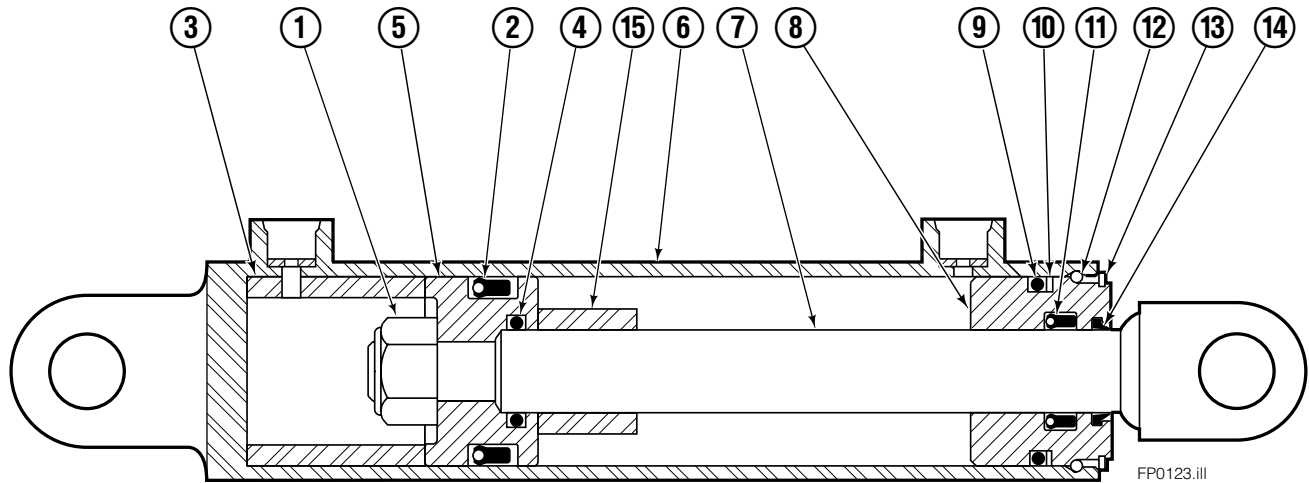

Sideshifter Group

150D			
REF	QTY	PART NO.	DESCRIPTION
		686245	Sideshifter Assembly
1	4	7403	Grease Fitting
2	2	672018	Bearing Segment
3	1	686238	Anchor Bracket
4	2	601676	Fitting, 6-6
5	1	■	Faceplate
6	1	686243	Cylinder Assembly ▲
7	4	553857	Nut
8	2	686217	Cotter Pin
9	1	686215	Clevis Pin
10	4	638601	Capscrew, 5/8 NC x 2.00 GR5
11	4	667225	Washer
12	2	676650	Lower Bearing
13	2	678034	Lower Hook
14	1	686215	Clevis Pin
		672022	Service Kit – Items 1&2
		675856	Service Kit – Item 12

■ If the Faceplate needs replacing, your best value is to order the complete Sideshifter Assembly.

▲ See Cylinder page for parts breakdown.

Reference: S-3420, S-3421.

Sideshift Cylinder

REF	QTY	PART NO.	DESCRIPTION
		686243	Cylinder Assembly
1	1	561012	Nut
■ 2	1	662457	Seal
3	1	564562	Spacer – Head
■ 4	1	2718	O-Ring
5	1	561427	Piston
6	1	561419	Shell
7	1	561422	Rod
8	1	561428	Retainer
■ 9	1	2791	O-Ring
■ 10	1	615134	Back-up Ring
■ 11	1	662449	Seal
12	1	561429	Retaining Ring
13	1	7215	Snap Ring
■ 14	1	626468	Wiper
15	1	---	Spacer – Rod
		561430	Service Kit