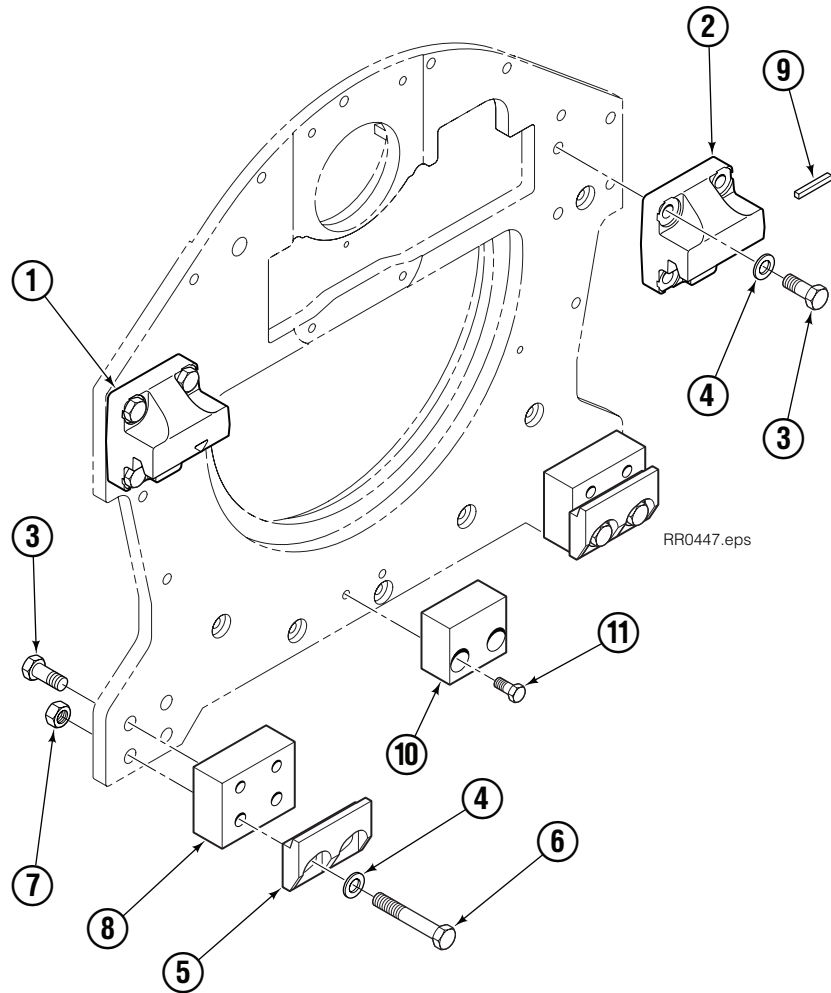

Fork Bar Group

RR0444.eps

45G			
REF	QTY	PART NO.	DESCRIPTION
		6055346	Fork Bar Group
1	1	6055348	Upper Bar
2	1	6055347	Lower Bar
3	14	769574	Capscrew, M16 x 35
4	14	678992	Lockwasher, M16
5	2	6052240	Keeper
6	4	680084	Capscrew, M12 x 25
7	4	683822	Lockwasher, M12

Fork Group

45G			
REF	QTY	PART NO.	DESCRIPTION
		6055344	Fork Assembly
1	1	6055340	Fork
2	1	7000209	Knob ◆
3	1	7000194	Pin ◆
4	1	7000210	Coiled Spring Pin ◆
5	1	700196	Spring ◆

◆ Included in Pin Kit 7000031.

Reference: S-22588.

Bolt-On Mounting Group

Class II, 0°			
REF	QTY	PART NO.	DESCRIPTION
		6051543	Mounting Group
1	1	670523	Upper Hook – LH
2	1	670524	Upper Hook – RH
3	12	766154	Capscrew, M16 x 40
4	12	217637	Washer, M16
5	2	675968	Lower Hook
6	4	765612	Capscrew, M16 x 100
7	4	781534	Nut, M16
8	2	781400	Spacer
9	1	669344	Stop Block Kit
10	1	680683	Center Spacer
11	2	767810	Capscrew, M12 x 25