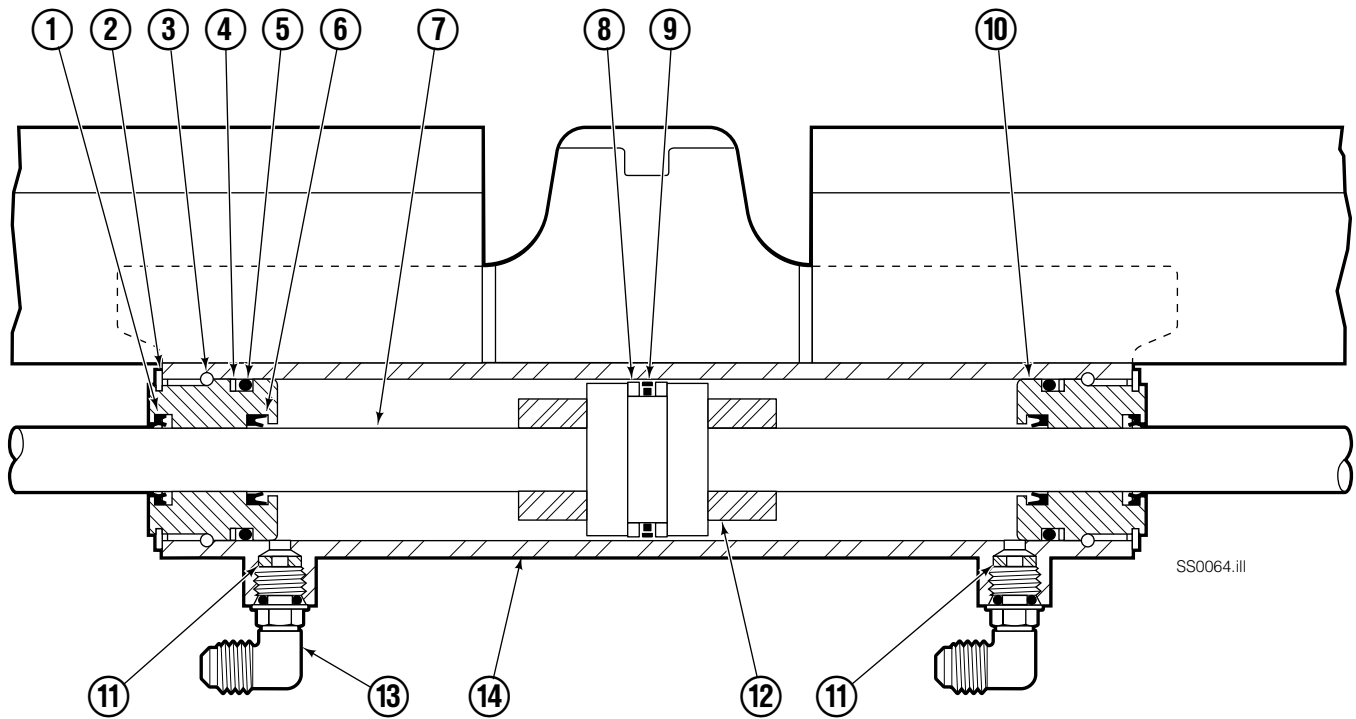

Sideshifter Assembly

100E			
REF	QTY	PART NO.	DESCRIPTION
1	2	672018	Upper Bearing
2	2	584001	Cylinder Assembly ◆
3	2	208350	Lower Bearing
4	4	553857	▲ Nut
5	2	204186	▲ Lower Hook
6	4	667225	▲ Washer
7	4	639121	▲ Capscrew, 5/8 x 1.50
8	1	4061-29	Frame ★
9	2	7403	Grease Fitting
10	2	601676	■ Fitting, 6-6

Cylinder

SS0064.ill

SS0065.ill

100E

REF	QTY	PART NO.	DESCRIPTION	REF	QTY	PART NO.	DESCRIPTION
		584001	Cylinder Assembly, 36.0 in. (915 mm)	8	2	564404	● Bearing Ring
1	2	564408	● Wiper Seal	9	1	564407	● Piston Seal
2	2	7210	Snap Ring	10	2	564402	Retainer
3	2	564403	Retaining Ring	11	2	564226	Speed Control Washer
4	2	615131	● Back-Up Ring	12	2	—	Spacer
5	2	2789	● O-Ring	13	2	601676	Fitting, JIC 6-6
6	2	564406	● Rod Seal	14	—	■	Cylinder Shell
7	1	564401	Rod			564409	Service Kit