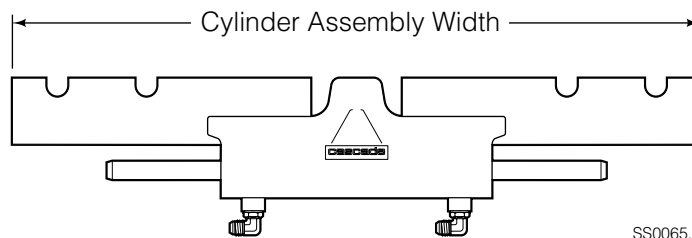

Sideshifter Assembly

100E			
REF	QTY	PART NO.	DESCRIPTION
1	2	672018	Upper Bearing
2	2	584001	Cylinder Assembly ◆
3	2	208350	Lower Bearing
4	4	553857	▲ Nut
5	2	204186	▲ Lower Hook
6	4	667225	▲ Washer
7	4	639121	▲ Capscrew, 5/8 x 1.50
8	1	4061-29	Frame ★
9	2	7403	Grease Fitting
10	2	601676	■ Fitting, 6-6

- ◆ See Cylinder page for parts breakdown.
 - ▲ Included in Lower Hook Group 208352.
 - Included in Fitting Group 204179.
 - ★ If the frame needs to be replaced, your best value is to order the complete Sideshift Assembly.
- Reference: Common Parts 208367, S-4061, S-4010.

Cylinder

SS0064.ill

SS0065.ill

100E

REF	QTY	PART NO.	DESCRIPTION	REF	QTY	PART NO.	DESCRIPTION
		584001	Cylinder Assembly, 36.0 in. (915 mm)	8	2	564404	● Bearing Ring
1	2	564408	● Wiper Seal	9	1	564407	● Piston Seal
2	2	7210	Snap Ring	10	2	564402	Retainer
3	2	564403	Retaining Ring	11	2	564226	Speed Control Washer
4	2	615131	● Back-Up Ring	12	2	—	Spacer
5	2	2789	● O-Ring	13	2	601676	Fitting, JIC 6-6
6	2	564406	● Rod Seal	14	—	■	Cylinder Shell
7	1	564401	Rod			564409	Service Kit