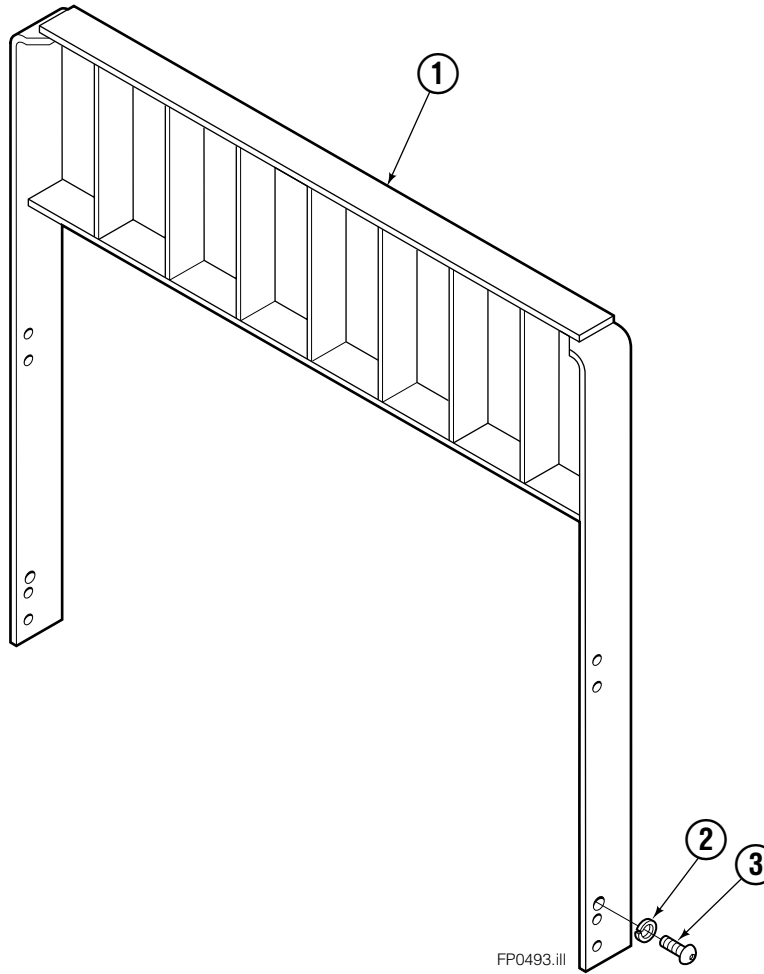

# Backrest

REF	QTY	PART NO.	DESCRIPTION
1	1	6103744	Backrest-49 x 48 in. ■
2	8	684586	Lockwasher
3	8	200173	Capscrew

■ Width by Height.

Reference: S-28095, Common Parts 6103743.

**Do you have questions you need answered right now?** Call your nearest Cascade Parts Department.