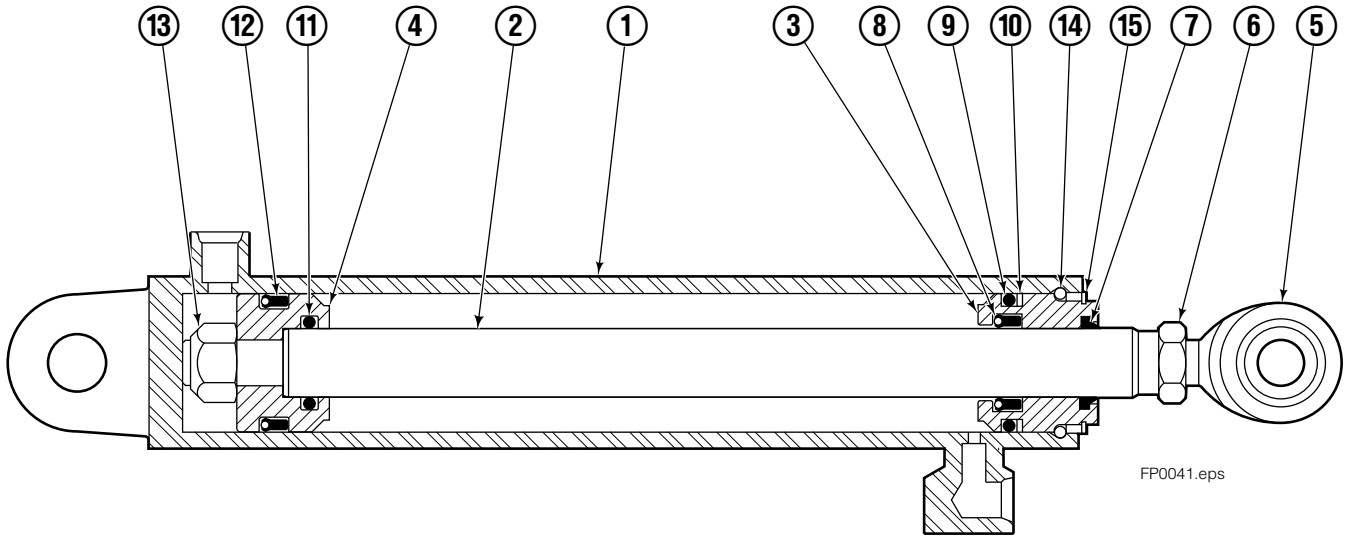

Left Hand Cylinder

120F			
REF	QTY	PART NO.	DESCRIPTION
		209487	Cylinder Assembly - 49" ■
1	1	564487	Shell - 49" ■
2	1	564494	Rod - 49" ■
3	1	564451	Retainer
4	1	562056	Piston
5	1	564452	Rod End
6	1	5721	Nut
● 7	1	564408	Rod Wiper
● 8	1	564406	Rod Seal
● 9	1	562127	O-Ring
● 10	1	563388	Back-up Ring
● 11	1	563278	O-Ring
● 12	1	564141	Piston Seal
13	1	678019	Piston Nut
14	1	562942	Retaining Ring
15	1	562951	Snap Ring
16	1	---	Spacer
		564453	Service Kit

- Carriage width.
- Included in Service Kit 564453.