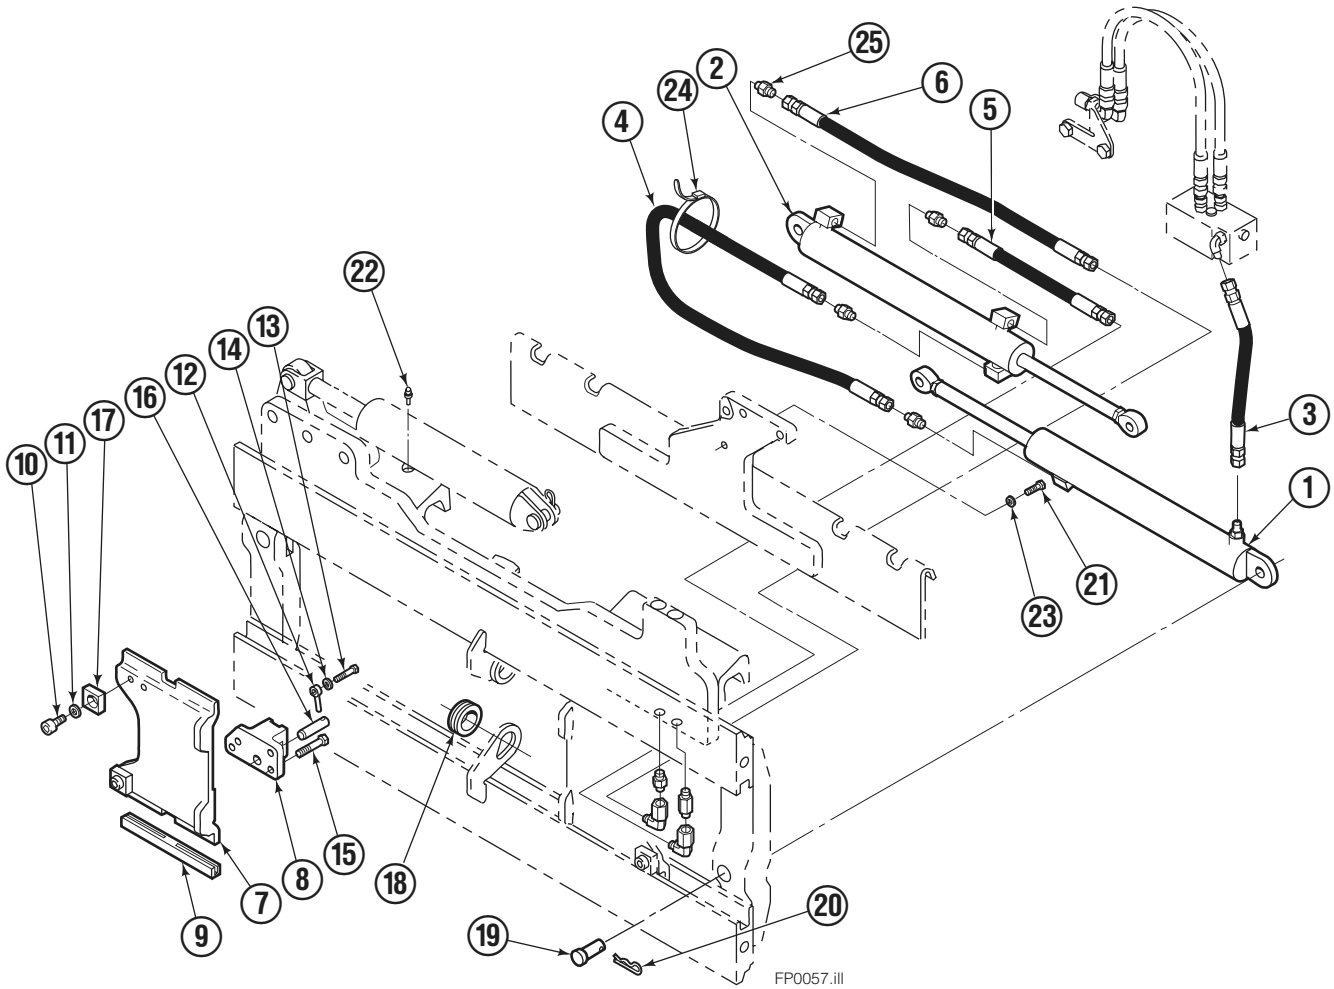

Hydraulic/Fork Group

FP0057.ill

120F

REF	QTY	PART NO.	DESCRIPTION	REF	QTY	PART NO.	DESCRIPTION
		●379209	Hydraulic Group-49" ■	13	2	763169	Capscrew
		□6103938	Fork Group	14	2	680217	Lockwasher
◆1	1	209487	Cylinder Assembly L. H. 49" ■	15	8	684594	Capscrew
▼2	1	209494	Cylinder Assembly R. H. 49" ■	16	2	209308	Pin
3	1	204224	Hose-49" ■	17	4	209306	Block
4	1	209522	Hose-49" ■	18	2	209305	Grommet
5	1	209528	Hose- 49" ■	19	2	661675	Clevis Pin
6	1	209530	Hose-49" ■	20	2	672726	Hairpin Cotter
7	2	6103658	Fork Carrier	21	1	200788	Capscrew
8	2	209280	Lug	22	2	7403	Grease Fitting
9	4	209303	Bearing	23	1	681238	Lockwasher
10	4	768838	Capscrew	24	1	200008	Cable Tie
11	4	678992	Lockwasher	25	5	604511	Fitting, 6-6
12	2	206923	Eyebolt				

- Carriage width.
- See L.H. Cylinder page for parts breakdown.
- ▼ See R.H. Cylinder for parts breakdown.

- Includes items 1 through 6.
- Includes items 7 through 25.