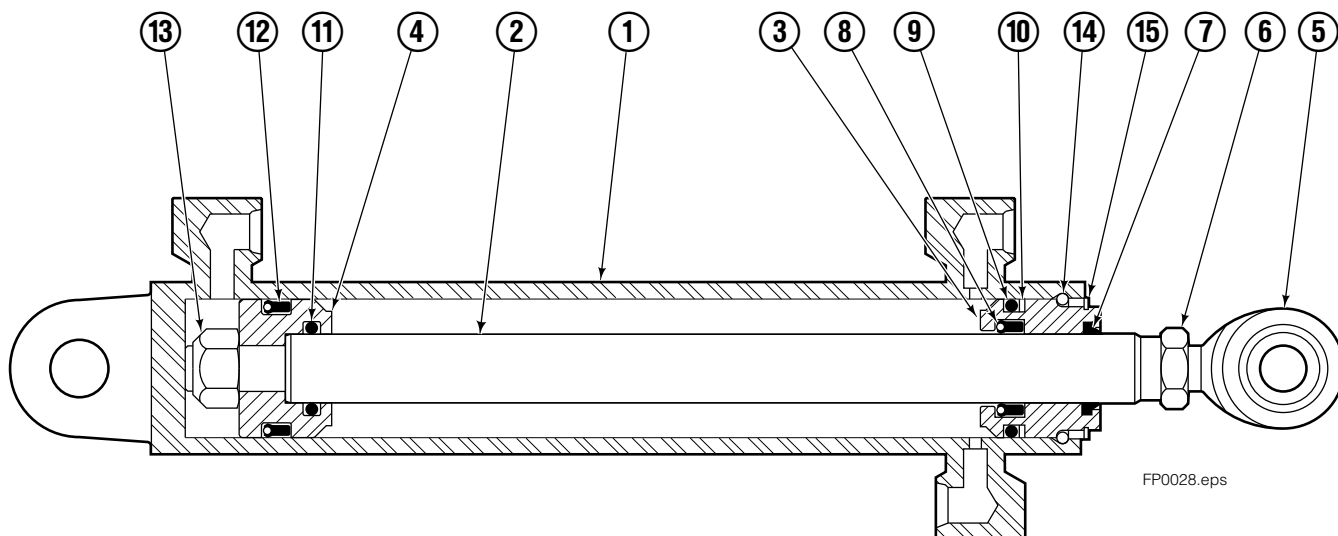

Right Hand Cylinder

120F

REF	QTY	PART NO.	DESCRIPTION
		209494	Cylinder Assembly-49" ■
1	1	564501	Shell-49" ■
2	1	564494	Rod-49" ■
3	1	564451	Retainer
4	1	562056	Piston
5	1	564452	Rod End
6	1	5721	Nut
● 7	1	564408	Rod Wiper
● 8	1	564406	Rod Seal
● 9	1	562127	O-Ring
● 10	1	563388	Back-up Ring
● 11	1	563278	O-Ring
● 12	1	564141	Piston Seal
13	1	678019	Piston Nut
14	1	562942	Retaining Ring
15	1	562951	Snap Ring
16	1	---	Spacer
		564453	Service Kit

■ Carriage width.

● Included in Service Kit 564453.