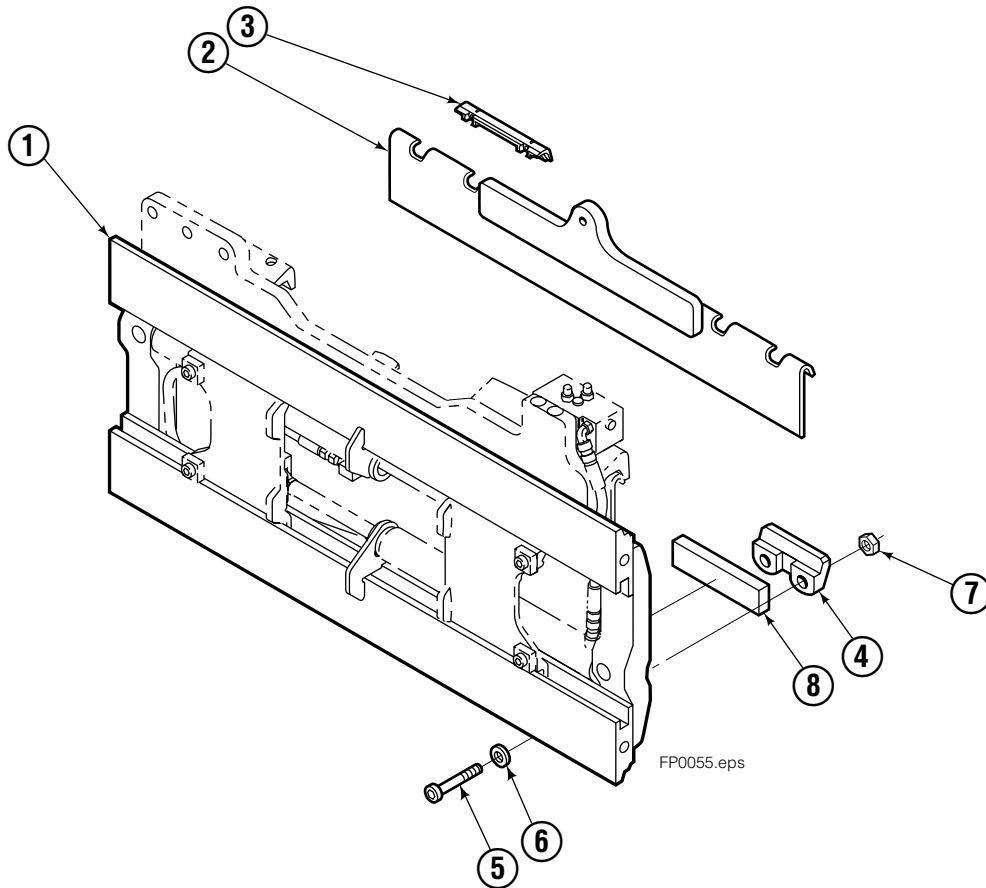

Mounting Group Non-Sideshifting

120F

REF	QTY	PART NO.	DESCRIPTION	REF	QTY	PART NO.	DESCRIPTION
		8483-13●	Non-Sideshifting Mounting-49" ■	5	4	752903	Capscrew, M16 x 45-8.8
1	1	6106413	Frame-49" ■	6	4	667225	Washer
2	1	8482-3	Anchor Bracket-49" ■	7	4	678990	Nut
3	2	672018	Upper Bearing	8	2	208350	Lower Bearing
4	2	6004779	Lower Hook				

- Carriage width.
- Includes items 2 through 8.