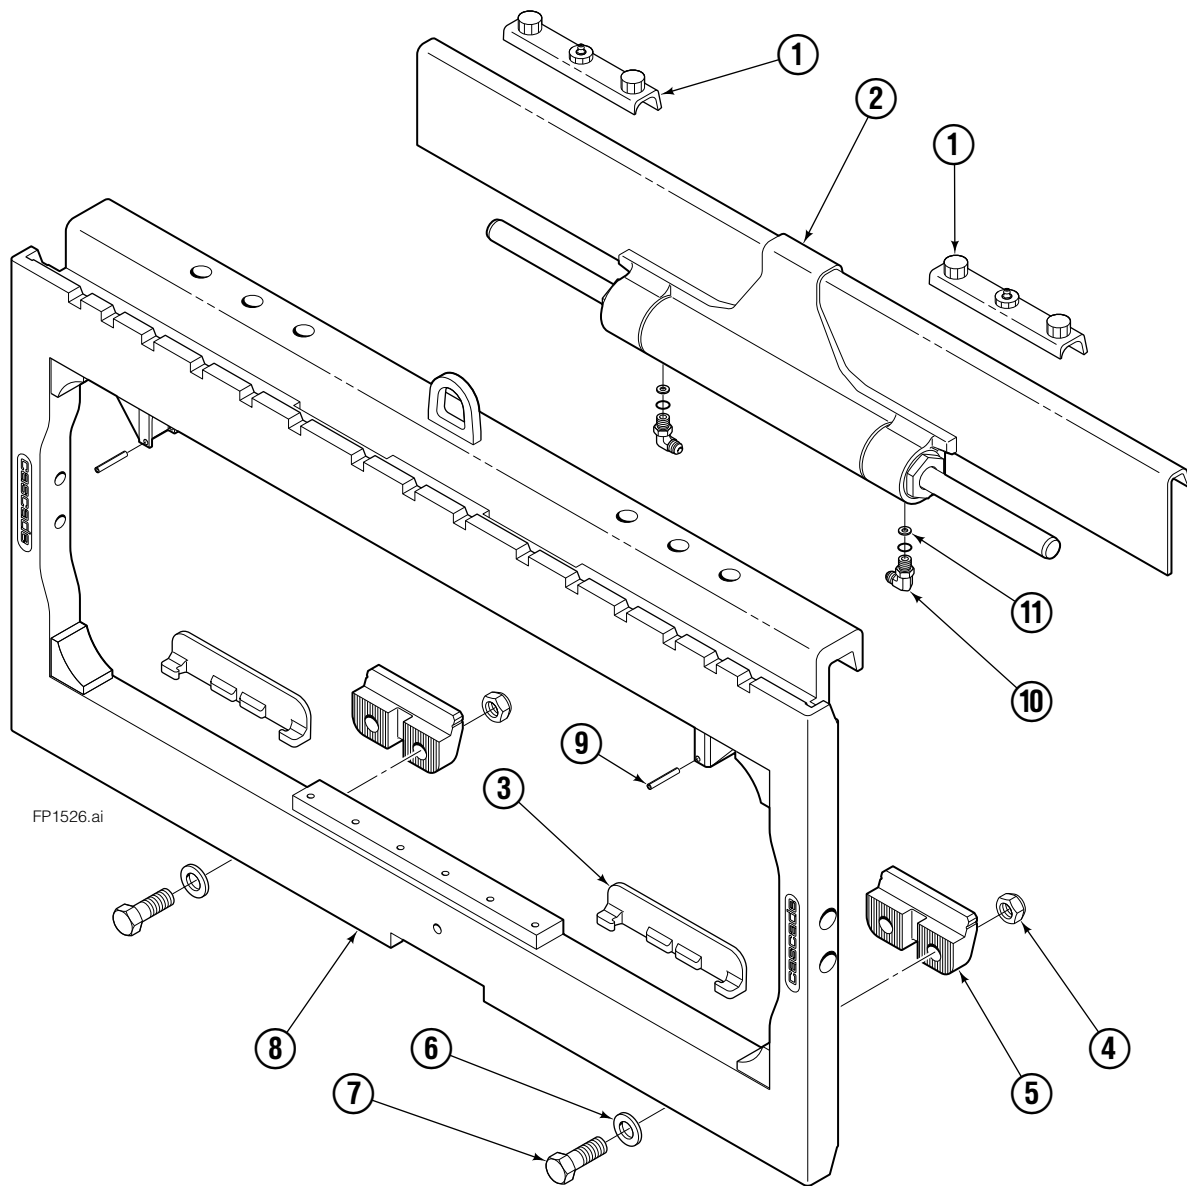

Items that vary by width

120K/150K			
ASSEMBLY PART NO.	REF. NO. 1 ★ CYLINDER SHELL QTY 2	REF. NO. 2 ★ CYLINDER ROD QTY 2	REF. NO. 3 TUBE QTY 2
6804638	6804634	6804636	6804637

REF	QTY	PART NO.	DESCRIPTION
		6069312	Common Parts Group
4	1	6059224	Manifold
5	2	6059395	◆ Fork Carrier, Inner, 122/150/180 mm Fork
6	2	6059301	Fork Carrier, Outer
7	2	424115	Grease Fitting
8	2	6059267	Cylinder Head End
9	2	6042658	Restrictor Fitting
10	4	6059383	Shim
11	2	6059219	Cylinder Retainer
12	8	6059580	O-Ring, Retainer OD ✘
13	2	562132	Rod Seal, Retainer ✘
14	2	562131	Rod Wiper, Retainer ✘
15	4	6059382	Half-Ring Keeper
16	2	6059421	Piston Wear Ring ✘
17	2	6059422	Piston Seal ✘
18	4	6059419	Bearing, Composite
19	4	6059584	Wiper
20	2	6059459	Rod Retainer Plug
21	4	6405531	Capscrew, M12 x 160
22	2	6043332	Fitting, M10 to No.4 JIC ●
23	4	6042689	Fitting, M10 to EO-2 Tube
24	4	769577	Capscrew, M16 x 50 ■
25	4	678992	Lockwasher, M16 ■
26	4	767615	◆ Capscrew, M10 x 25
27	2	6059397	◆ Spacer Bar
28	2	—	Rod Spacer
29	2	8100527	Piston Spacer

★ If cylinder shell or rod needs replacing due to bending damage, order complete Fork Positioner Assembly.

◆ Included in Fork Carrier Assembly 6059395.

✘ Included in Cylinder Service Kit 6081752.

● Included in Fitting Group 6045440.

■ Included in Mounting Kit 6059460.

Reference: SK-8919.1

Sideshift Assembly

120K

REF	QTY	PART NO.	DESCRIPTION	REF	QTY	PART NO.	DESCRIPTION
1	2	6079936	Upper Bearing	7	4	768580	◆ Capscrew, M20 x 60
2	1	6802912	Cylinder ▲	8	1	6804863	Frame
3	2	6057162	Lower Bearing	9	2	7916	Roll Pin
4	4	783800	◆ Nut, M20	10	2	607616	■ Fitting, 6-6
5	2	6083157	◆ Lower Hook	11	2	221733	▼ Restrictor Washer
6	4	215419	◆ Washer, M20				