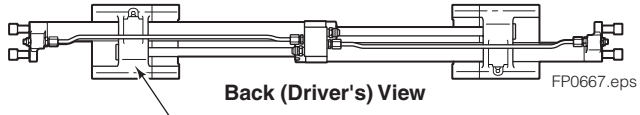

Fork Positioner Assembly

Sticker showing operating pressure, phone numbers for service & parts.

Fork Positioner Assembly

Items that vary by width

120K/150K			
ASSEMBLY PART NO.	REF. NO. 1 ★ CYLINDER SHELL QTY 2	REF. NO. 2 ★ CYLINDER ROD QTY 2	REF. NO. 3 TUBE QTY 2
6804638	6804634	6804636	6804637

REF	QTY	PART NO.	DESCRIPTION
		6069312	Common Parts Group
4	1	6059224	Manifold
5	2	6059395	◆ Fork Carrier, Inner, 122/150/180 mm Fork
6	2	6059301	Fork Carrier, Outer
7	2	424115	Grease Fitting
8	2	6059267	Cylinder Head End
9	2	6042658	Restrictor Fitting
10	4	6059383	Shim
11	2	6059219	Cylinder Retainer
12	8	6059580	O-Ring, Retainer OD ✘
13	2	562132	Rod Seal, Retainer ✘
14	2	562131	Rod Wiper, Retainer ✘
15	4	6059382	Half-Ring Keeper
16	2	6059421	Piston Wear Ring ✘
17	2	6059422	Piston Seal ✘
18	4	6059419	Bearing, Composite
19	4	6059584	Wiper
20	2	6059459	Rod Retainer Plug
21	4	6405531	Capscrew, M12 x 160
22	2	6043332	Fitting, M10 to No.4 JIC ●
23	4	6042689	Fitting, M10 to EO-2 Tube
24	4	769577	Capscrew, M16 x 50 ■
25	4	678992	Lockwasher, M16 ■
26	4	767615	◆ Capscrew, M10 x 25
27	2	6059397	◆ Spacer Bar
28	2	—	Rod Spacer
29	2	8100527	Piston Spacer

★ If cylinder shell or rod needs replacing due to bending damage, order complete Fork Positioner Assembly.

◆ Included in Fork Carrier Assembly 6059395.

✘ Included in Cylinder Service Kit 6081752.

● Included in Fitting Group 6045440.

■ Included in Mounting Kit 6059460.

Reference: SK-8919.1