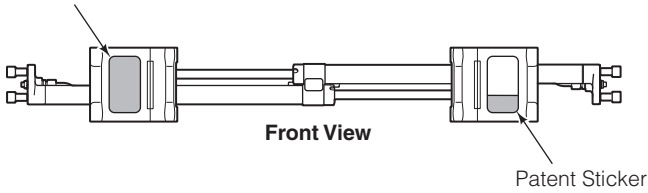

Fork Positioner Assembly

Sticker showing operating pressure, phone numbers for service & parts.

Fork Positioner Assembly

Items that vary by width

120K/150K			
ASSEMBLY PART NO.	REF. NO. 1 ★ CYLINDER SHELL QTY 2	REF. NO. 2 ★ CYLINDER ROD QTY 2	REF. NO. 3 TUBE QTY 2
6804638	6804634	6804636	6804637

REF	QTY	PART NO.	DESCRIPTION
		6069312	Common Parts Group
4	1	6059224	Manifold
5	2	6059395	◆ Fork Carrier, Inner, 122/150/180 mm Fork
6	2	6059301	Fork Carrier, Outer
7	2	424115	Grease Fitting
8	2	6059267	Cylinder Head End
9	2	6042658	Restrictor Fitting
10	4	6059383	Shim
11	2	6059219	Cylinder Retainer
12	8	6059580	O-Ring, Retainer OD ✘
13	2	562132	Rod Seal, Retainer ✘
14	2	562131	Rod Wiper, Retainer ✘
15	4	6059382	Half-Ring Keeper
16	2	6059421	Piston Wear Ring ✘
17	2	6059422	Piston Seal ✘
18	4	6059419	Bearing, Composite
19	4	6059584	Wiper
20	2	6059459	Rod Retainer Plug
21	4	6405531	Capscrew, M12 x 160
22	2	6043332	Fitting, M10 to No.4 JIC ●
23	4	6042689	Fitting, M10 to EO-2 Tube
24	4	769577	Capscrew, M16 x 50 ■
25	4	678992	Lockwasher, M16 ■
26	4	767615	◆ Capscrew, M10 x 25
27	2	6059397	◆ Spacer Bar
28	2	—	Rod Spacer
29	2	8100527	Piston Spacer

★ If cylinder shell or rod needs replacing due to bending damage, order complete Fork Positioner Assembly.

◆ Included in Fork Carrier Assembly 6059395.

✘ Included in Cylinder Service Kit 6081752.

● Included in Fitting Group 6045440.

■ Included in Mounting Kit 6059460.

Reference: SK-8919.1