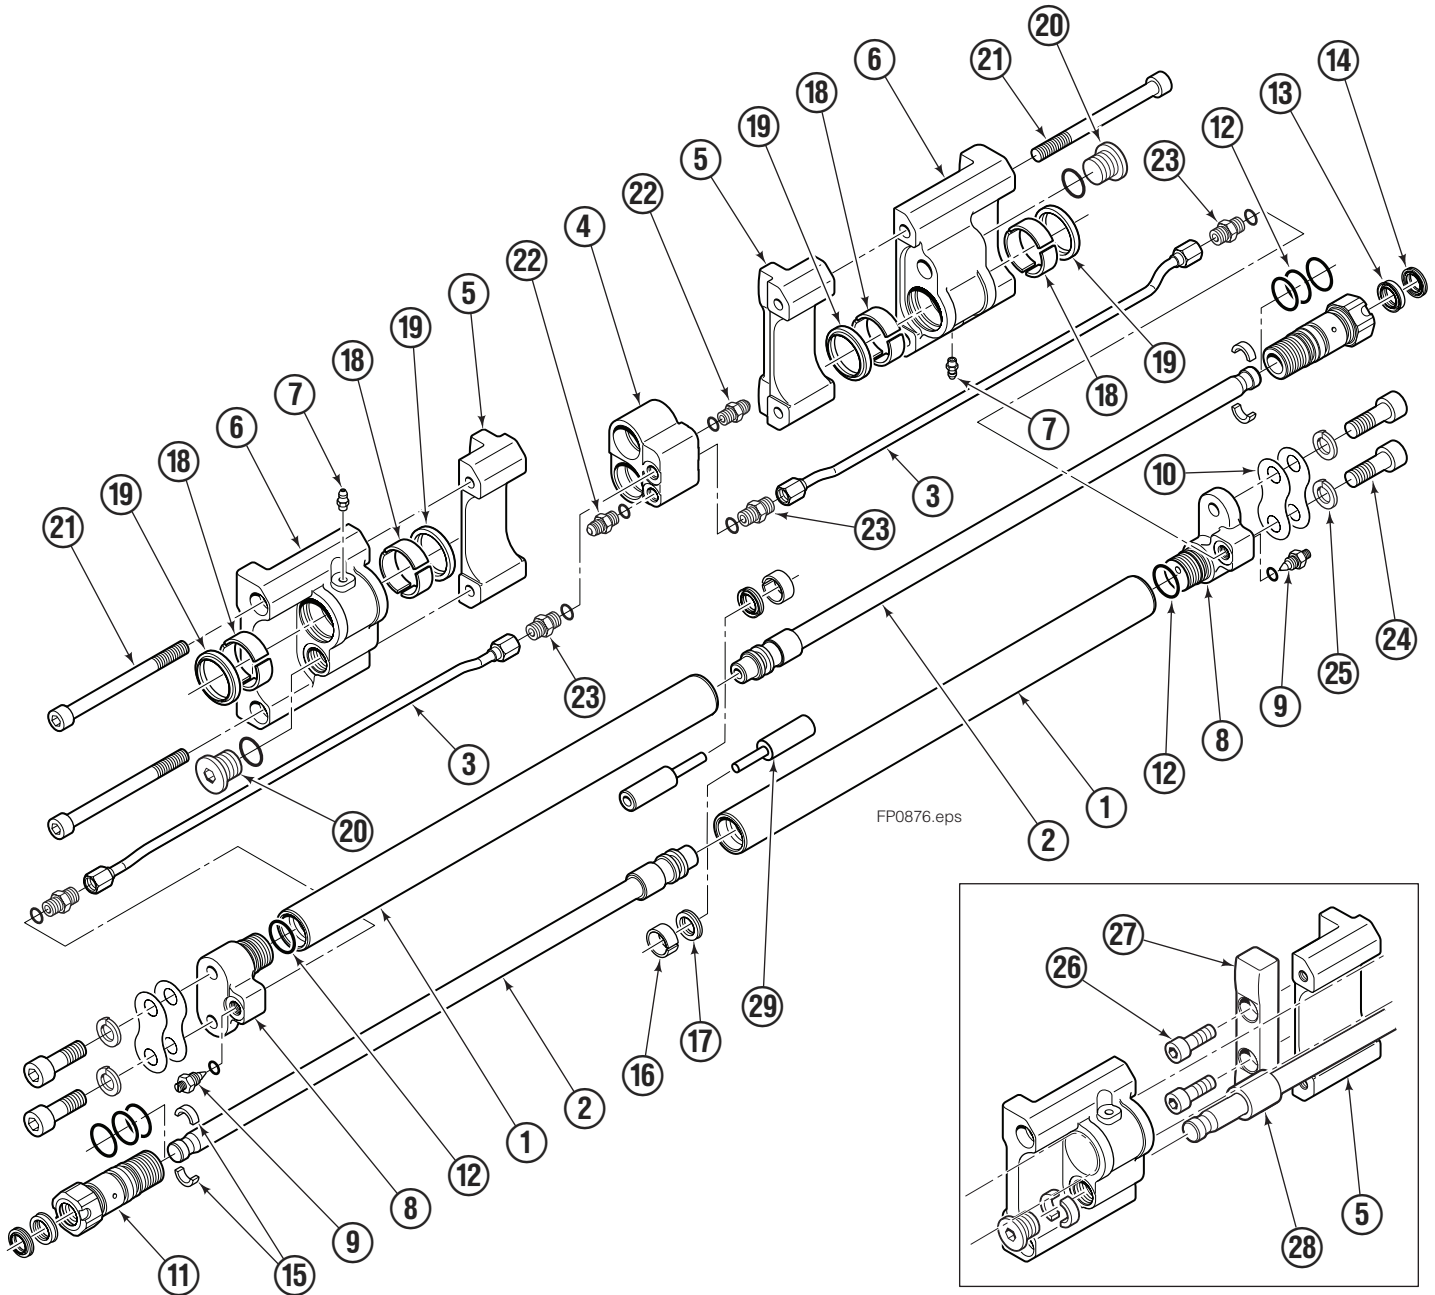

Fork Positioner Assembly

Sticker showing operating pressure, phone numbers for service & parts.

Fork Positioner Assembly

Items that vary by width

120K/150K			
ASSEMBLY PART NO.	REF. NO. 1 ★ CYLINDER SHELL QTY 2	REF. NO. 2 ★ CYLINDER ROD QTY 2	REF. NO. 3 TUBE QTY 2
6804638	6804634	6804636	6804637

REF	QTY	PART NO.	DESCRIPTION
		6069312	Common Parts Group
4	1	6059224	Manifold
5	2	6059395	◆ Fork Carrier, Inner, 122/150/180 mm Fork
6	2	6059301	Fork Carrier, Outer
7	2	424115	Grease Fitting
8	2	6059267	Cylinder Head End
9	2	6042658	Restrictor Fitting
10	4	6059383	Shim
11	2	6059219	Cylinder Retainer
12	8	6059580	O-Ring, Retainer OD ✘
13	2	562132	Rod Seal, Retainer ✘
14	2	562131	Rod Wiper, Retainer ✘
15	4	6059382	Half-Ring Keeper
16	2	6059421	Piston Wear Ring ✘
17	2	6059422	Piston Seal ✘
18	4	6059419	Bearing, Composite
19	4	6059584	Wiper
20	2	6059459	Rod Retainer Plug
21	4	6405531	Capscrew, M12 x 160
22	2	6043332	Fitting, M10 to No.4 JIC ●
23	4	6042689	Fitting, M10 to EO-2 Tube
24	4	769577	Capscrew, M16 x 50 ■
25	4	678992	Lockwasher, M16 ■
26	4	767615	◆ Capscrew, M10 x 25
27	2	6059397	◆ Spacer Bar
28	2	—	Rod Spacer
29	2	8100527	Piston Spacer

★ If cylinder shell or rod needs replacing due to bending damage, order complete Fork Positioner Assembly.

◆ Included in Fork Carrier Assembly 6059395.

✘ Included in Cylinder Service Kit 6081752.

● Included in Fitting Group 6045440.

■ Included in Mounting Kit 6059460.

Reference: SK-8919.1