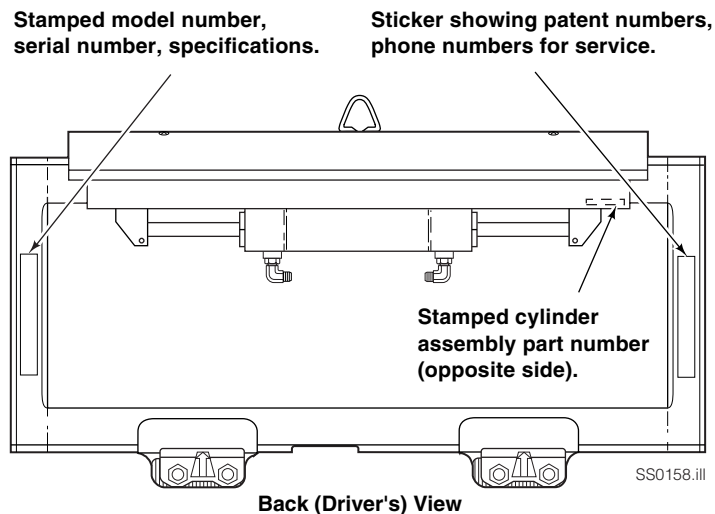

Back (Driver's View)