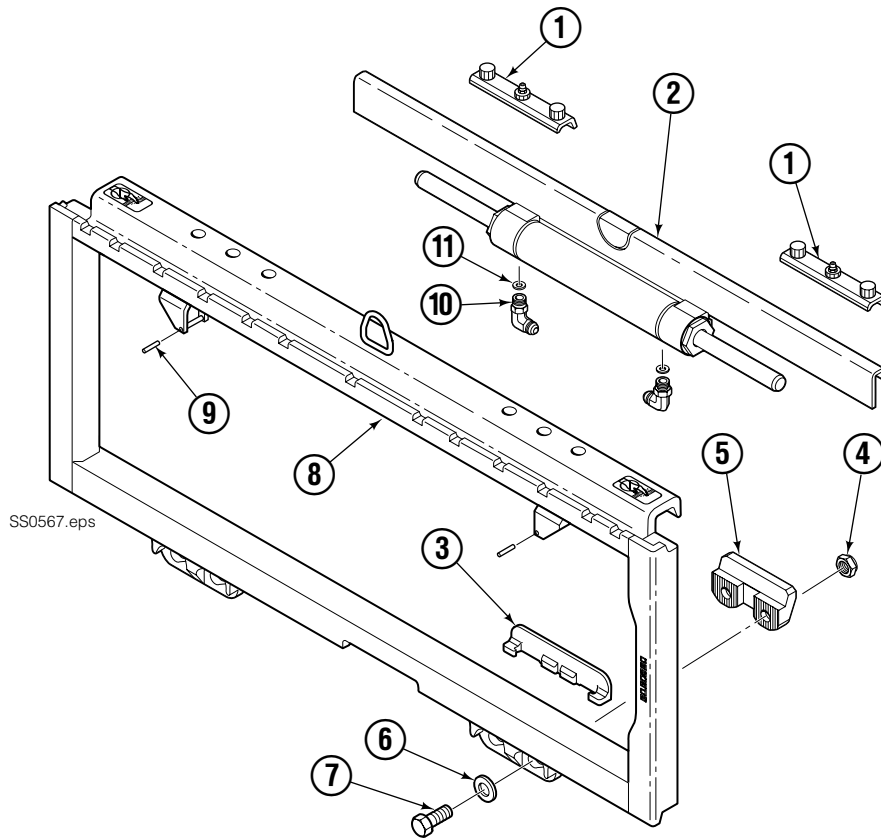

PARTS

Product Identification – This Section shows replacement parts for F-Series Sideshifters. The product model number and serial number are stamped on the back surface of the LH vertical bar (driver's view), and must be provided when ordering replacement parts. The cylinder/anchor bracket assembly part number is stamped on the front surface RH end of the anchor bracket (driver's view).

WARNING: For the safety of yourself and others, DO NOT install the parts shown in this Manual unless you have thoroughly reviewed the appropriate Service Manual.

Back (Driver's View)

Sideshift Group

55F

REF	QTY	PART NO.	DESCRIPTION	REF	QTY	PART NO.	DESCRIPTION
1	2	228782	Upper Bearing	7	4	639121	◆ Capscrew, 5/8NC x 1.50 (or)
2	1	6025685	Cylinder ▲	7	4	752903	◆ Capscrew, M16 x 45
3	2	6000719	Lower Bearing	8	1	6025971	Frame ●
4	4	553857	◆ Nut, 5/8NC (or)	9	2	7890	Roll Pin
4	4	781534	◆ Nut, M16	10	2	601676	■ Fitting, 6-6
5	2	204186	◆ Lower Hook	11	2	221733	Restrictor Washer
6	4	667225	◆ Washer				