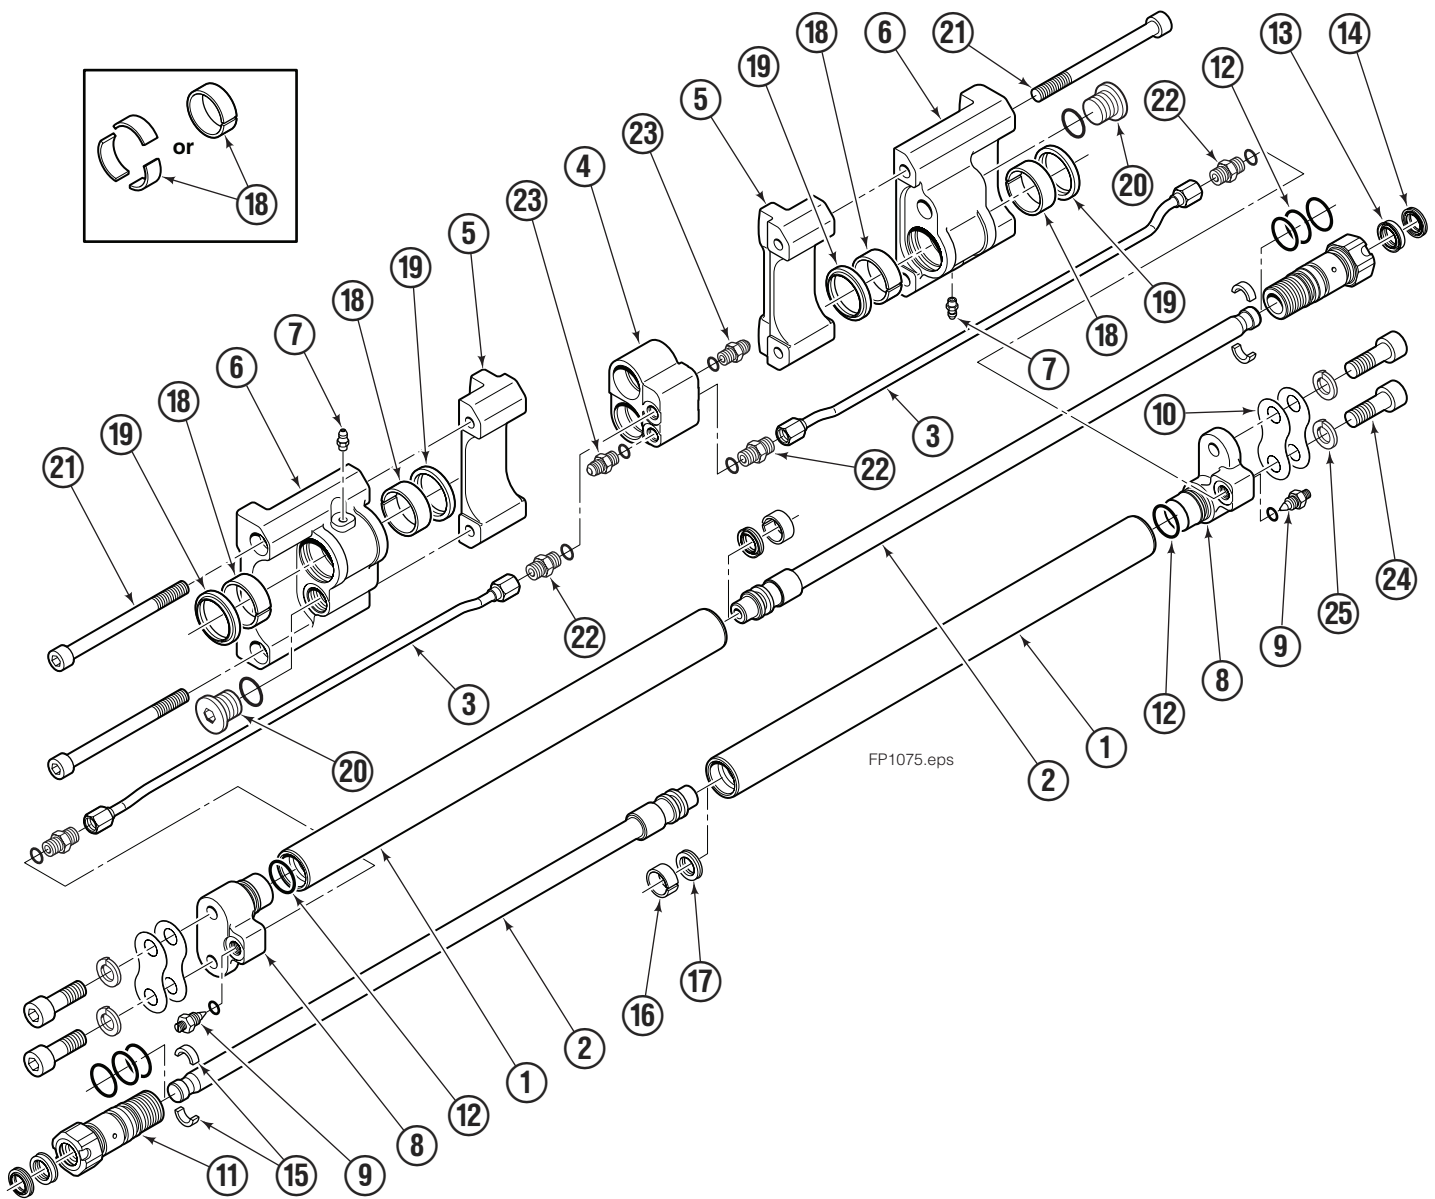

Fork Positioner Assembly

| 55K | | | |
|-----|-----|----------|-------------------------------------|
| REF | QTY | PART NO. | DESCRIPTION |
| | | 6225306 | Fork Positioner Assembly |
| 1 | 2 | 6225305 | Cylinder Shell ▲ |
| 2 | 2 | 6225304 | Cylinder Rod ▲ |
| 3 | 2 | 6225301 | Tube |
| 4 | 1 | 6043391 | Manifold |
| 5 | 2 | 6042443 | Fork Carrier, Inner, 80/100 mm Fork |
| 6 | 2 | 6042449 | Fork Carrier, Outer |
| 7 | 2 | 424115 | Grease Fitting |
| 8 | 2 | 6052709 | Cylinder Head End |
| 9 | 2 | 6042658 | Restrictor Fitting |
| 10 | 8 | 6039245 | Shim |
| 11 | 2 | 6039028 | Cylinder Retainer |
| | 2 | 6055787 | Cylinder Retainer w/Seals ◆ |
| 12 | 8 | 666183 | O-Ring, Retainer OD ✖ |
| 13 | 2 | 6039179 | Rod Seal, Retainer ✖ |
| 14 | 2 | 6039180 | Rod Wiper, Retainer ✖ |
| 15 | 4 | 6042830 | Half-Ring Keeper |
| 16 | 2 | 6039172 | Piston Wear Ring ✖ |
| 17 | 2 | 6047577 | Piston Seal ✖ |
| 18 | 4 | 6039171 | Bearing, Composite ★ |
| 19 | 4 | 6043341 | Shell Wiper ★ ✓ |
| 20 | 2 | 6043316 | Rod Retainer Plug |
| 21 | 4 | 768824 | Capscrew, M10 x 120 |
| 22 | 4 | 6042689 | Fitting, M10 to 6 mm EO-2 |
| 23 | 2 | 6043332 | Fitting, M10 to No. 4 JIC ● |
| 24 | 4 | 769572 | Capscrew, M12 x 35 ■ |
| 25 | 4 | 684660 | Lockwasher, M12 ■ |

▲ If cylinder shell or rod needs replacing due to bending damage, order complete Fork Positioner Assembly.

◆ Includes items 12-14.

✖ Included in Cylinder Service Kit 6055389.

★ Included in Composite Bearing Service Kit 6055390.