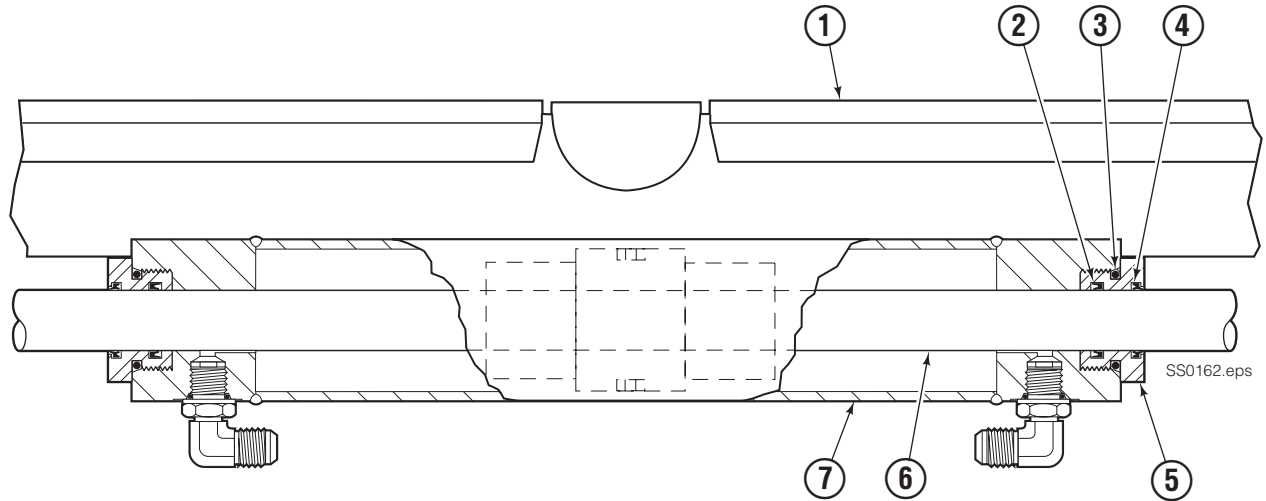

Cylinder Assembly

55F			
REF	QTY	PART NO.	DESCRIPTION
1	1	6025685	Cylinder Assembly
2	2	562132	● Rod Seal
3	2	415866	● O-Ring, 70 Duro
4	2	562131	● Rod Wiper Seal
5	2	218324	Retainer/Seal Carrier
6	-	■	Rod/Piston Assembly
7	-	■	Cylinder Shell
		219868	Rod Seal Service Kit

● Included in Service Kit 219868.
■ Not serviceable - order new Cylinder Assembly.
Reference: S-21006.