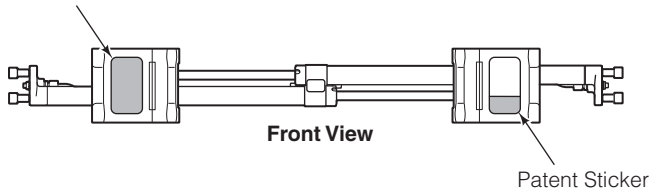

Fork Positioner Assembly

Sticker showing operating pressure,
phone numbers for service & parts.