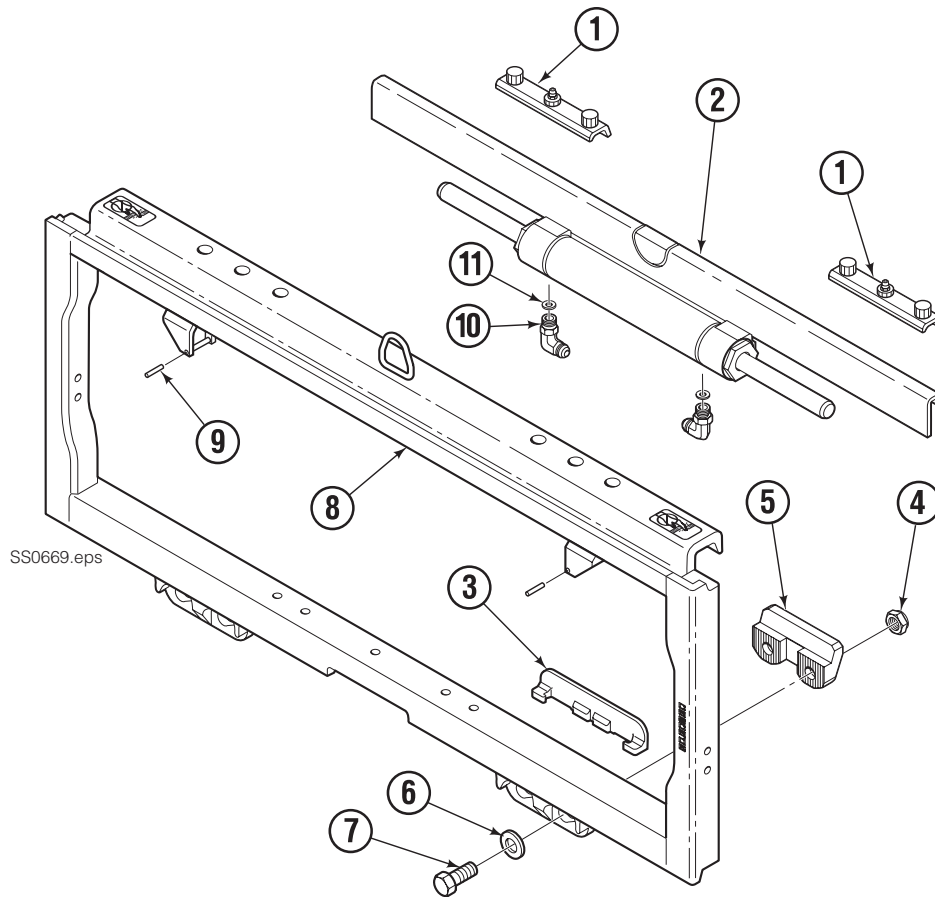

▲ If cylinder shell or rod needs replacing due to bending damage, order complete Fork Positioner Assembly.

◆ Includes items 12-14.

✖ Included in Cylinder Service Kit 6055389.

★ Included in Composite Bearing Service Kit 6055390.

● Included in Fitting Group 6045440.

■ Included in Mounting Kit 6045442.

Reference: Common Parts 6045406, SK-8117.

Sideshift Assembly

| 55K | | | | | | | |
|-----|-----|----------|-----------------|-----|-----|----------|-----------------------------|
| REF | QTY | PART NO. | DESCRIPTION | REF | QTY | PART NO. | DESCRIPTION |
| 1 | 2 | 228782 | Upper Bearing | 7 | 4 | 639121 | ◆ Capscrew, 5/8 x 1.50 (or) |
| 2 | 1 | 6025685 | Cylinder ▲ | | 4 | 752903 | ◆ Capscrew, M16 x 45 |
| 3 | 2 | 6000719 | Lower Bearing | 8 | 1 | 6094000 | Frame ● |
| 4 | 4 | 553857 | ◆ Nut, 5/8 (or) | 9 | 2 | 7890 | Roll Pin |
| | 4 | 678990 | ◆ Nut, M16 | 10 | 2 | 601676 | ■ Fitting, 6-6 |
| 5 | 2 | 204186 | ◆ Lower Hook | 11 | 2 | 221733 | ▼ Restrictor Washer |
| 6 | 4 | 667225 | ◆ Washer | | | | |