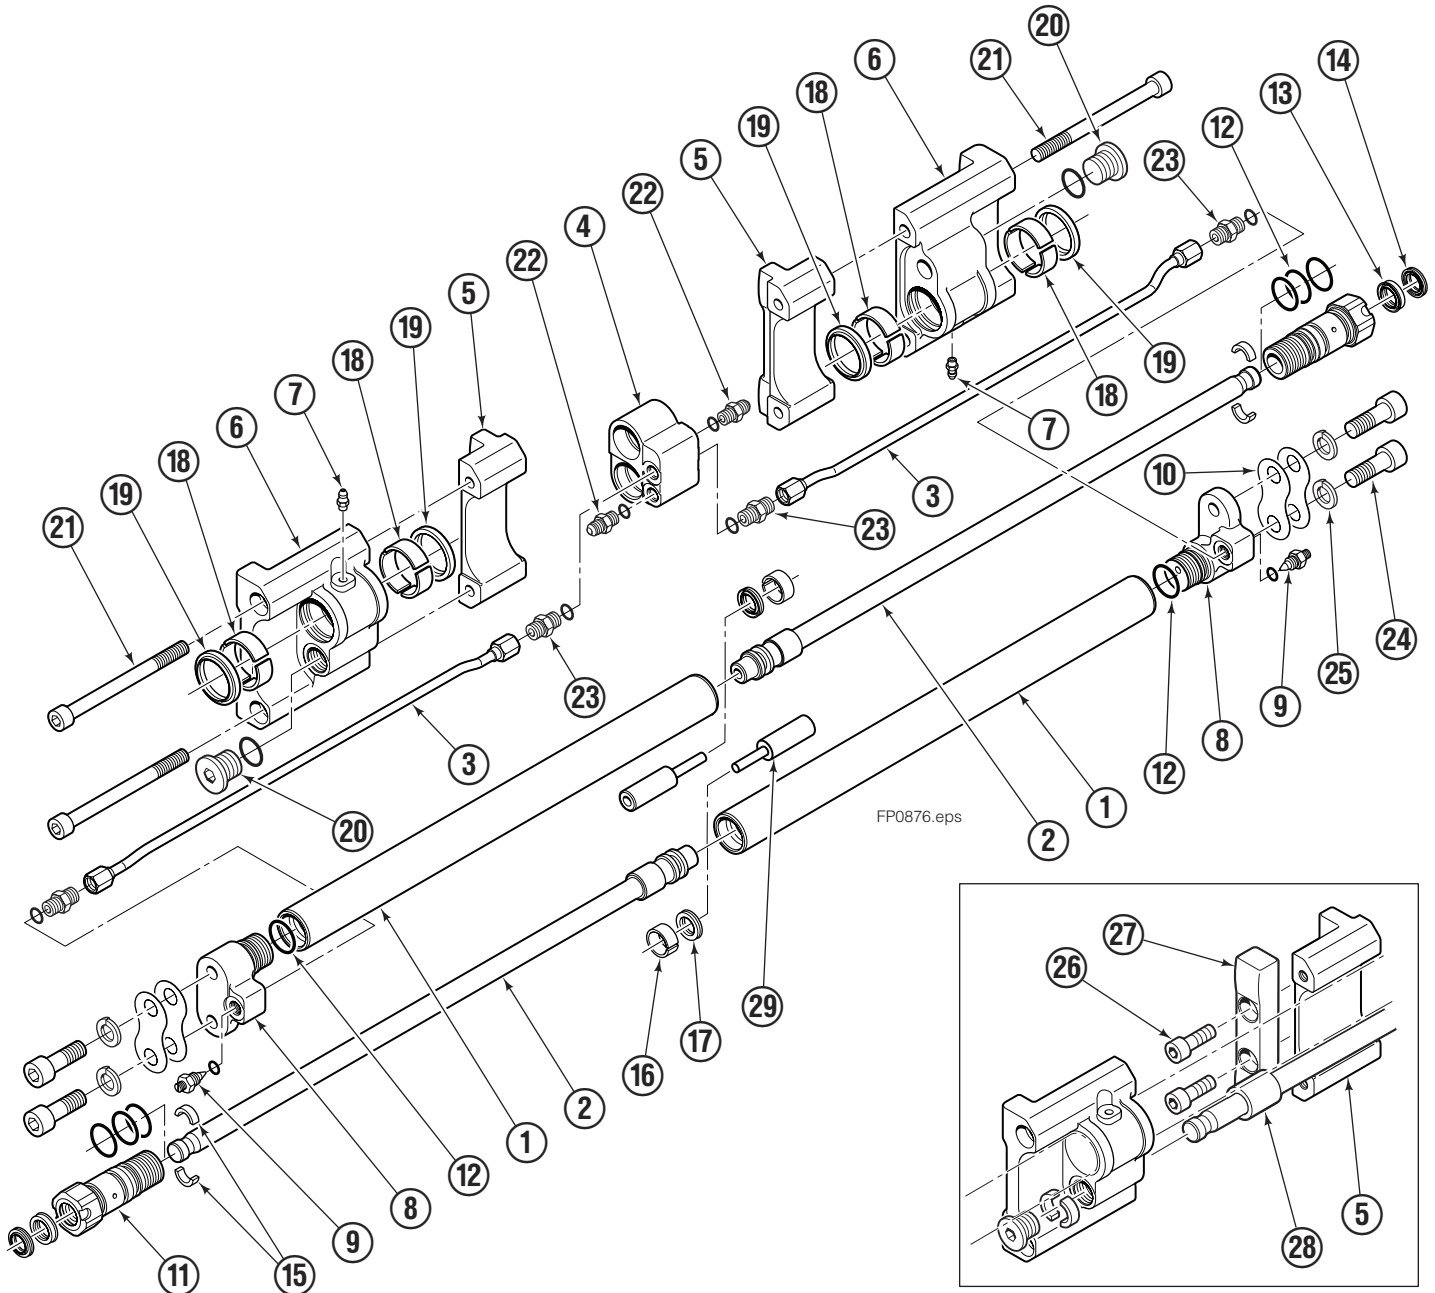

OR

Write: Cascade Corporation, P.O. Box 20187, Portland, OR 97220

Internet: www.cascorp.com

Fork Positioner Assembly

Sticker showing operating pressure, phone numbers for service & parts.

Patent Sticker

FP0667.eps

Assembly part number (on LH fork carrier).

Fork Positioner Assembly

Items that vary by width

120K/150K			
ASSEMBLY PART NO.	REF. NO. 1 ★ CYLINDER SHELL QTY 2	REF. NO. 2 ★ CYLINDER ROD QTY 2	REF. NO. 3 TUBE QTY 2
6804687	6084264	6084265	6084267

REF	QTY	PART NO.	DESCRIPTION
		6069312	Common Parts Group
4	1	6059224	Manifold
5	2	6059395	◆ Fork Carrier, Inner, 122/150/180 mm Fork
6	2	6059301	Fork Carrier, Outer
7	2	424115	Grease Fitting
8	2	6059267	Cylinder Head End
9	2	6042658	Restrictor Fitting
10	4	6059383	Shim
11	2	6059219	Cylinder Retainer
12	8	6059580	O-Ring, Retainer OD ✘
13	2	562132	Rod Seal, Retainer ✘
14	2	562131	Rod Wiper, Retainer ✘
15	4	6059382	Half-Ring Keeper
16	2	6059421	Piston Wear Ring ✘
17	2	6059422	Piston Seal ✘
18	4	6059419	Bearing, Composite
19	4	6059584	Wiper
20	2	6059459	Rod Retainer Plug
21	4	6405531	Capscrew, M12 x 160
22	2	6043332	Fitting, M10 to No.4 JIC ●
23	4	6042689	Fitting, M10 to EO-2 Tube
24	4	769577	Capscrew, M16 x 50 ■
25	4	678992	Lockwasher, M16 ■
26	4	767615	◆ Capscrew, M10 x 25
27	2	6059397	◆ Spacer Bar
28	2	—	Rod Spacer
29	2	8100527	Piston Spacer

■ Included in Mounting Kit 6059460.

Reference: SK-8919.1

Sideshift Assembly

120K/150K							
REF	QTY	PART NO.	DESCRIPTION	REF	QTY	PART NO.	DESCRIPTION
1	2	6079936	Upper Bearing	7	4	768580	◆ Capscrew, M20 x 60
2	1	6802911	Cylinder ▲	8	1	6804686	Frame
3	2	6057162	Lower Bearing	9	2	7916	Roll Pin
4	4	783800	◆ Nut, M20	10	2	607616	■ Fitting, 6-6
5	2	6083157	◆ Lower Hook	11	2	221733	▼ Restrictor Washer
6	4	215419	◆ Washer, M20				