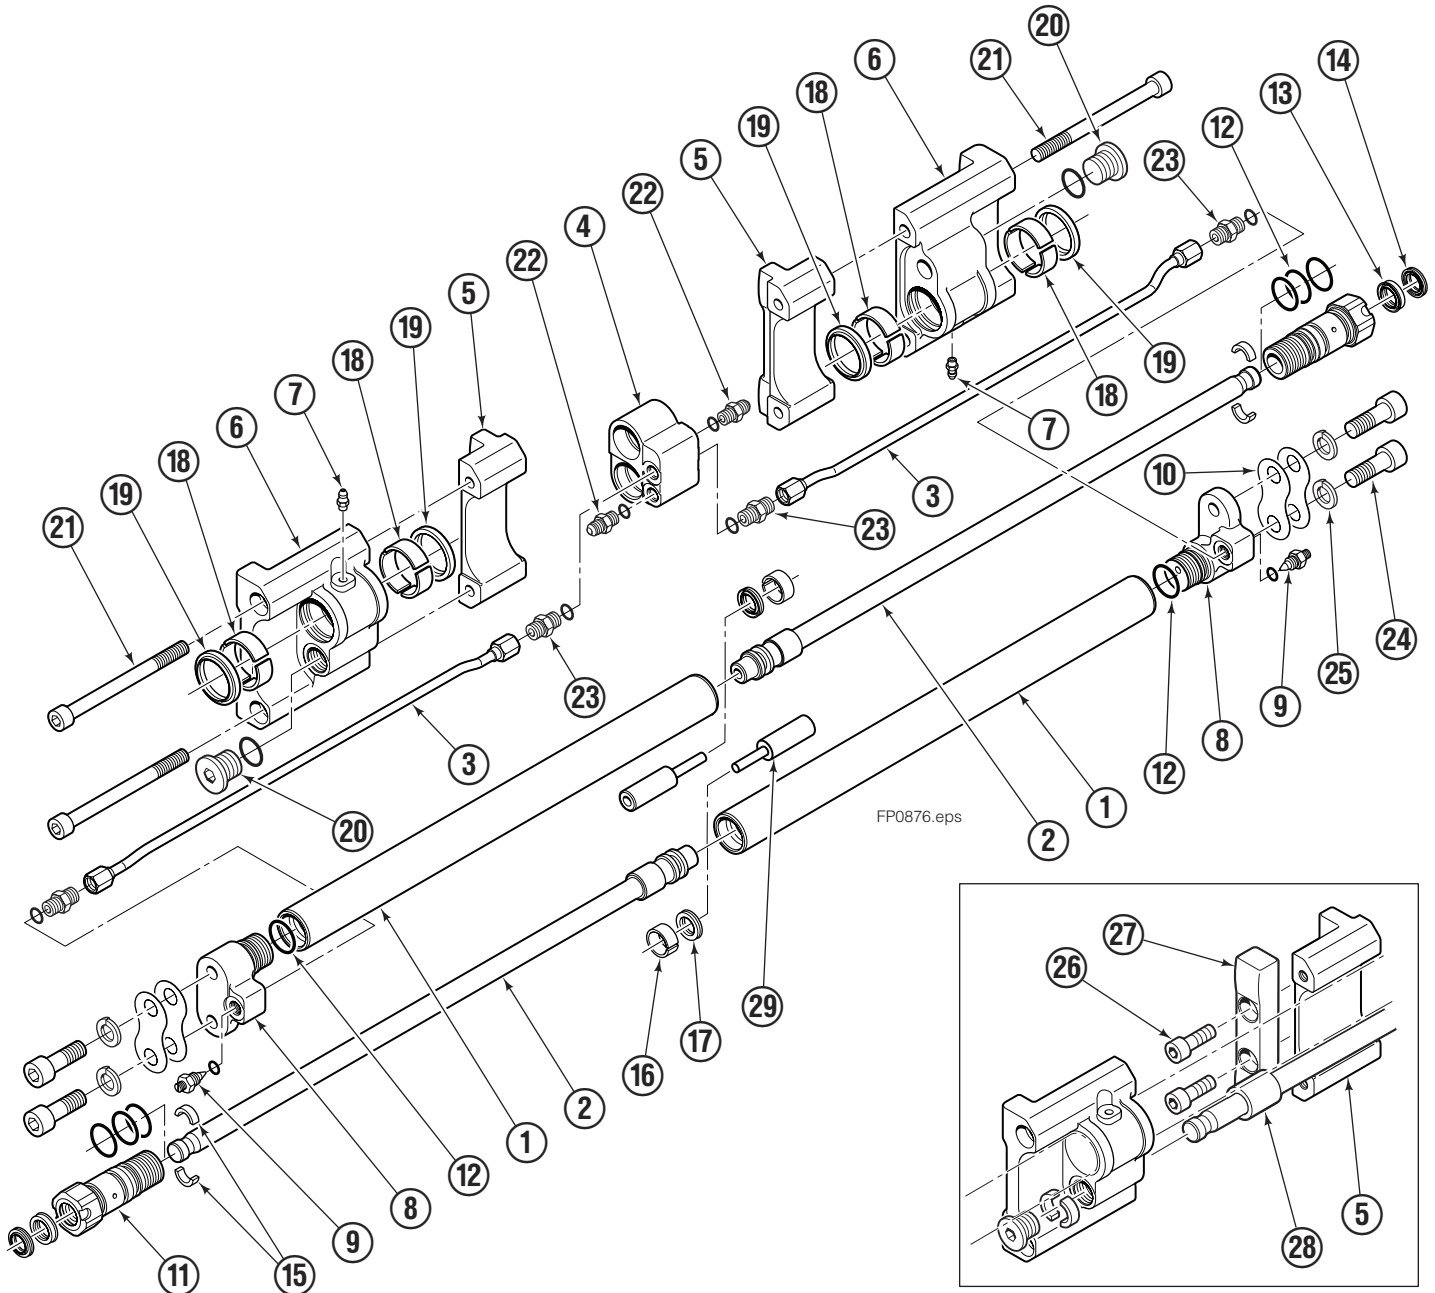

Write: Cascade Corporation, P.O. Box 20187, Portland, OR 97220

Internet: www.cascorp.com

Fork Positioner Assembly

Sticker showing operating pressure,
phone numbers for service & parts.

Patent Sticker

FP0667.eps

Assembly part number (on LH fork carrier).

Fork Positioner Assembly

Items that vary by width

120K/150K			
ASSEMBLY PART NO.	REF. NO. 1 ★ CYLINDER SHELL QTY 2	REF. NO. 2 ★ CYLINDER ROD QTY 2	REF. NO. 3 TUBE QTY 2
6804603	6804599	6804601	6804602

REF	QTY	PART NO.	DESCRIPTION
		6069312	Common Parts Group
4	1	6059224	Manifold
5	2	6059395	◆ Fork Carrier, Inner, 122/150/180 mm Fork
6	2	6059301	Fork Carrier, Outer
7	2	424115	Grease Fitting
8	2	6059267	Cylinder Head End
9	2	6042658	Restrictor Fitting
10	4	6059383	Shim
11	2	6059219	Cylinder Retainer
12	8	6059580	O-Ring, Retainer OD ✘
13	2	562132	Rod Seal, Retainer ✘
14	2	562131	Rod Wiper, Retainer ✘
15	4	6059382	Half-Ring Keeper
16	2	6059421	Piston Wear Ring ✘
17	2	6059422	Piston Seal ✘
18	4	6059419	Bearing, Composite
19	4	6059584	Wiper
20	2	6059459	Rod Retainer Plug
21	4	6405531	Capscrew, M12 x 160
22	2	6043332	Fitting, M10 to No.4 JIC ●
23	4	6042689	Fitting, M10 to EO-2 Tube
24	4	769577	Capscrew, M16 x 50 ■
25	4	678992	Lockwasher, M16 ■
26	4	767615	◆ Capscrew, M10 x 25
27	2	6059397	◆ Spacer Bar
28	2	—	Rod Spacer
29	2	8100527	Piston Spacer

■ Included in Mounting Kit 6059460.

Reference: SK-8919.1

Sideshift Assembly

150K

REF	QTY	PART NO.	DESCRIPTION	REF	QTY	PART NO.	DESCRIPTION
1	2	6079936	Upper Bearing	7	4	768580	◆ Capscrew, M20 x 60
2	1	6802938	Cylinder ▲	8	1	6804596	Frame
3	2	6057162	Lower Bearing	9	2	7916	Roll Pin
4	4	783800	◆ Nut, M20	10	2	607616	■ Fitting, 6-6
5	2	6083157	◆ Lower Hook	11	2	221733	▼ Restrictor Washer
6	4	215419	◆ Washer, M20				