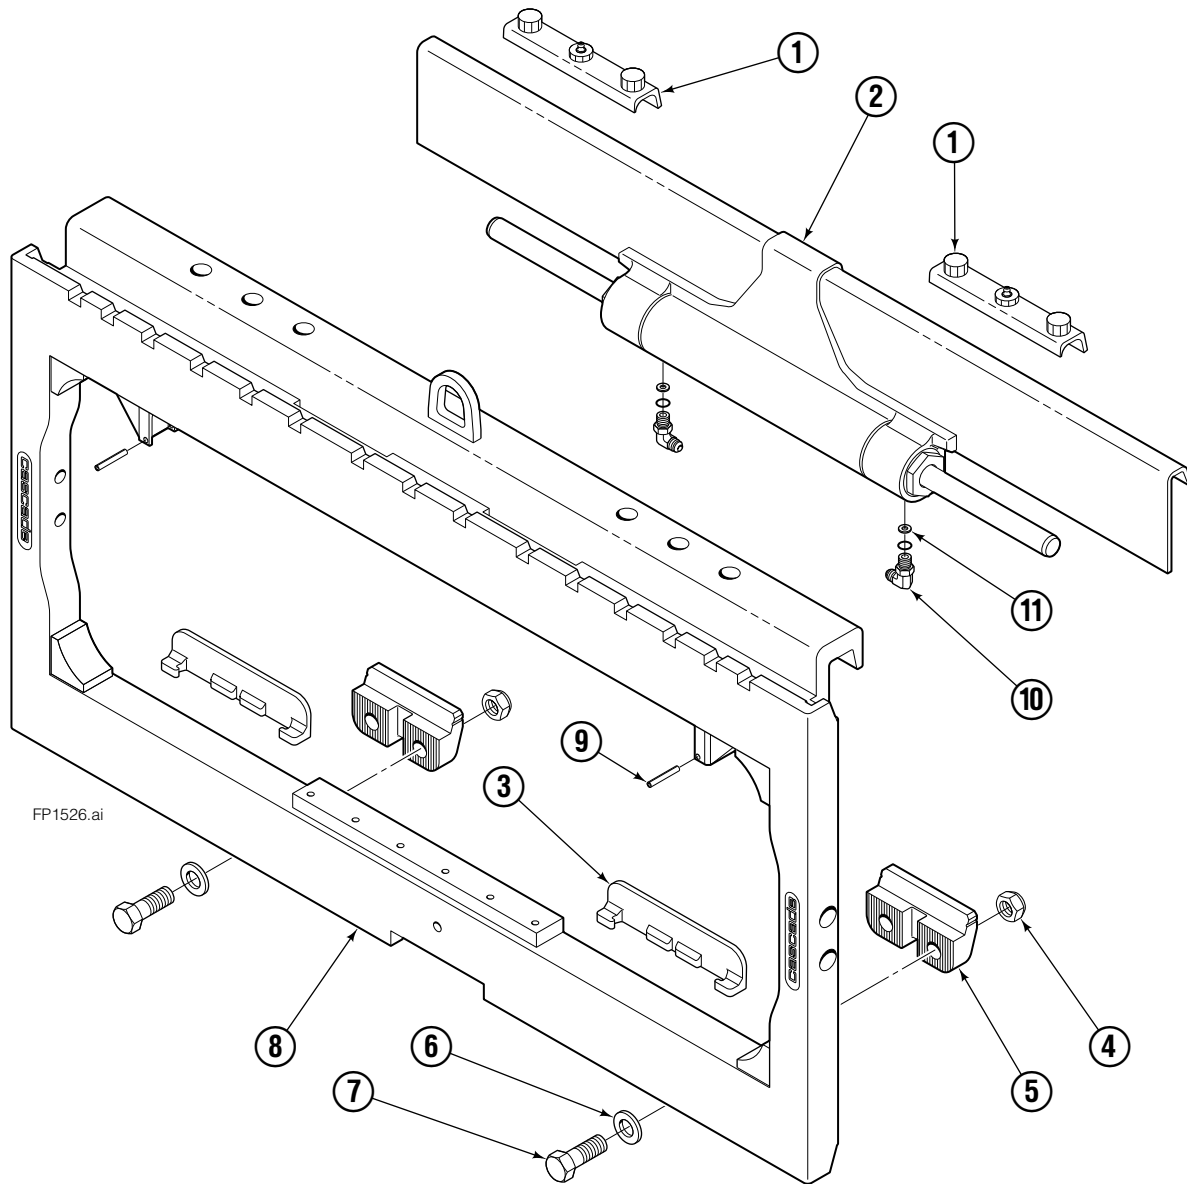

REF	QTY	PART NO.	DESCRIPTION
		6069312	Common Parts Group
4	1	6059224	Manifold
5	2	6059395	◆ Fork Carrier, Inner, 122/150/180 mm Fork
6	2	6059301	Fork Carrier, Outer
7	2	424115	Grease Fitting
8	2	6059267	Cylinder Head End
9	2	6042658	Restrictor Fitting
10	4	6059383	Shim
11	2	6059219	Cylinder Retainer
12	8	6059580	O-Ring, Retainer OD ✘
13	2	562132	Rod Seal, Retainer ✘
14	2	562131	Rod Wiper, Retainer ✘
15	4	6059382	Half-Ring Keeper
16	2	6059421	Piston Wear Ring ✘
17	2	6059422	Piston Seal ✘
18	4	6059419	Bearing, Composite
19	4	6059584	Wiper
20	2	6059459	Rod Retainer Plug
21	4	6405531	Capscrew, M12 x 160
22	2	6043332	Fitting, M10 to No.4 JIC ●
23	4	6042689	Fitting, M10 to EO-2 Tube
24	4	769577	Capscrew, M16 x 50 ■
25	4	678992	Lockwasher, M16 ■
26	4	767615	◆ Capscrew, M10 x 25
27	2	6059397	◆ Spacer Bar
28	2	—	Rod Spacer
29	2	8100527	Piston Spacer

★ If cylinder shell or rod needs replacing due to bending damage, order complete Fork Positioner Assembly.

◆ Included in Fork Carrier Assembly 6059395.

✘ Included in Cylinder Service Kit 6081752.

● Included in Fitting Group 6045440.

■ Included in Mounting Kit 6059460.

Reference: SK-8919.1

Sideshift Assembly

150K

REF	QTY	PART NO.	DESCRIPTION	REF	QTY	PART NO.	DESCRIPTION
1	2	6079936	Upper Bearing	7	4	768580	◆ Capscrew, M20 x 60
2	1	6802938	Cylinder ▲	8	1	6804596	Frame
3	2	6057162	Lower Bearing	9	2	7916	Roll Pin
4	4	783800	◆ Nut, M20	10	2	607616	■ Fitting, 6-6
5	2	6083157	◆ Lower Hook	11	2	221733	▼ Restrictor Washer
6	4	215419	◆ Washer, M20				