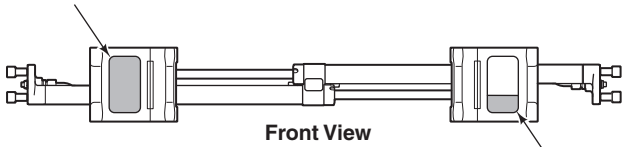

Fork Positioner Assembly

Sticker showing operating pressure,
phone numbers for service & parts.