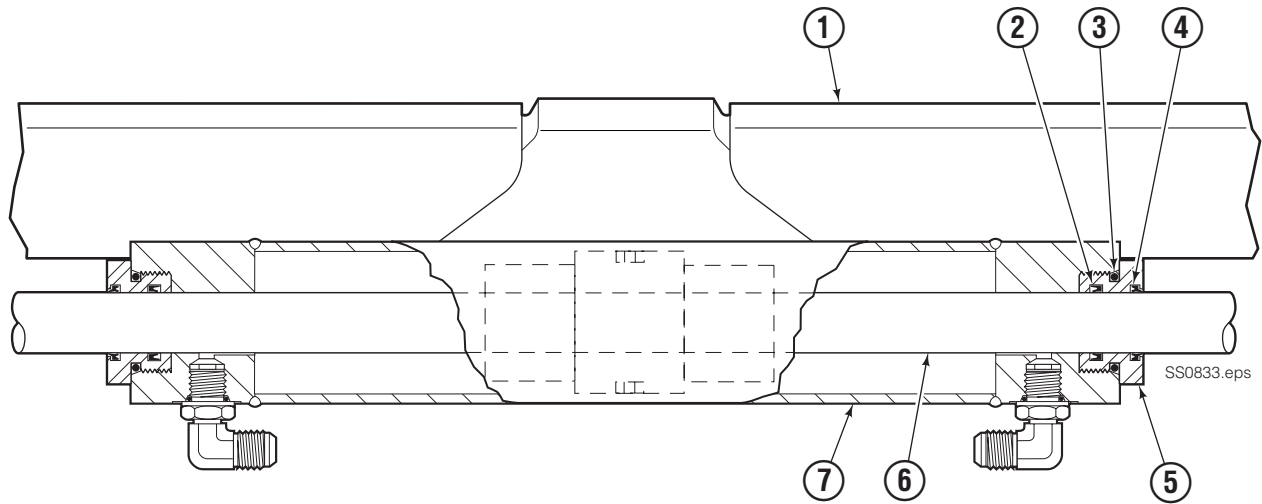

Cylinder Assembly

REF	QTY	PART NO.	DESCRIPTION
1	1	6802938	Cylinder Assembly
2	2	564406	● Rod Seal
3	2	609241	O-Ring
4	2	564408	● Rod Wiper Seal
5	2	6056530	Retainer
6	-	■	Rod/Piston Assembly
7	-	■	Cylinder Shell
		564409	Rod Seal Service Kit

● Included in Service Kit 564409.

■ Not serviceable – order new Cylinder Assembly.

Reference: S-23996.