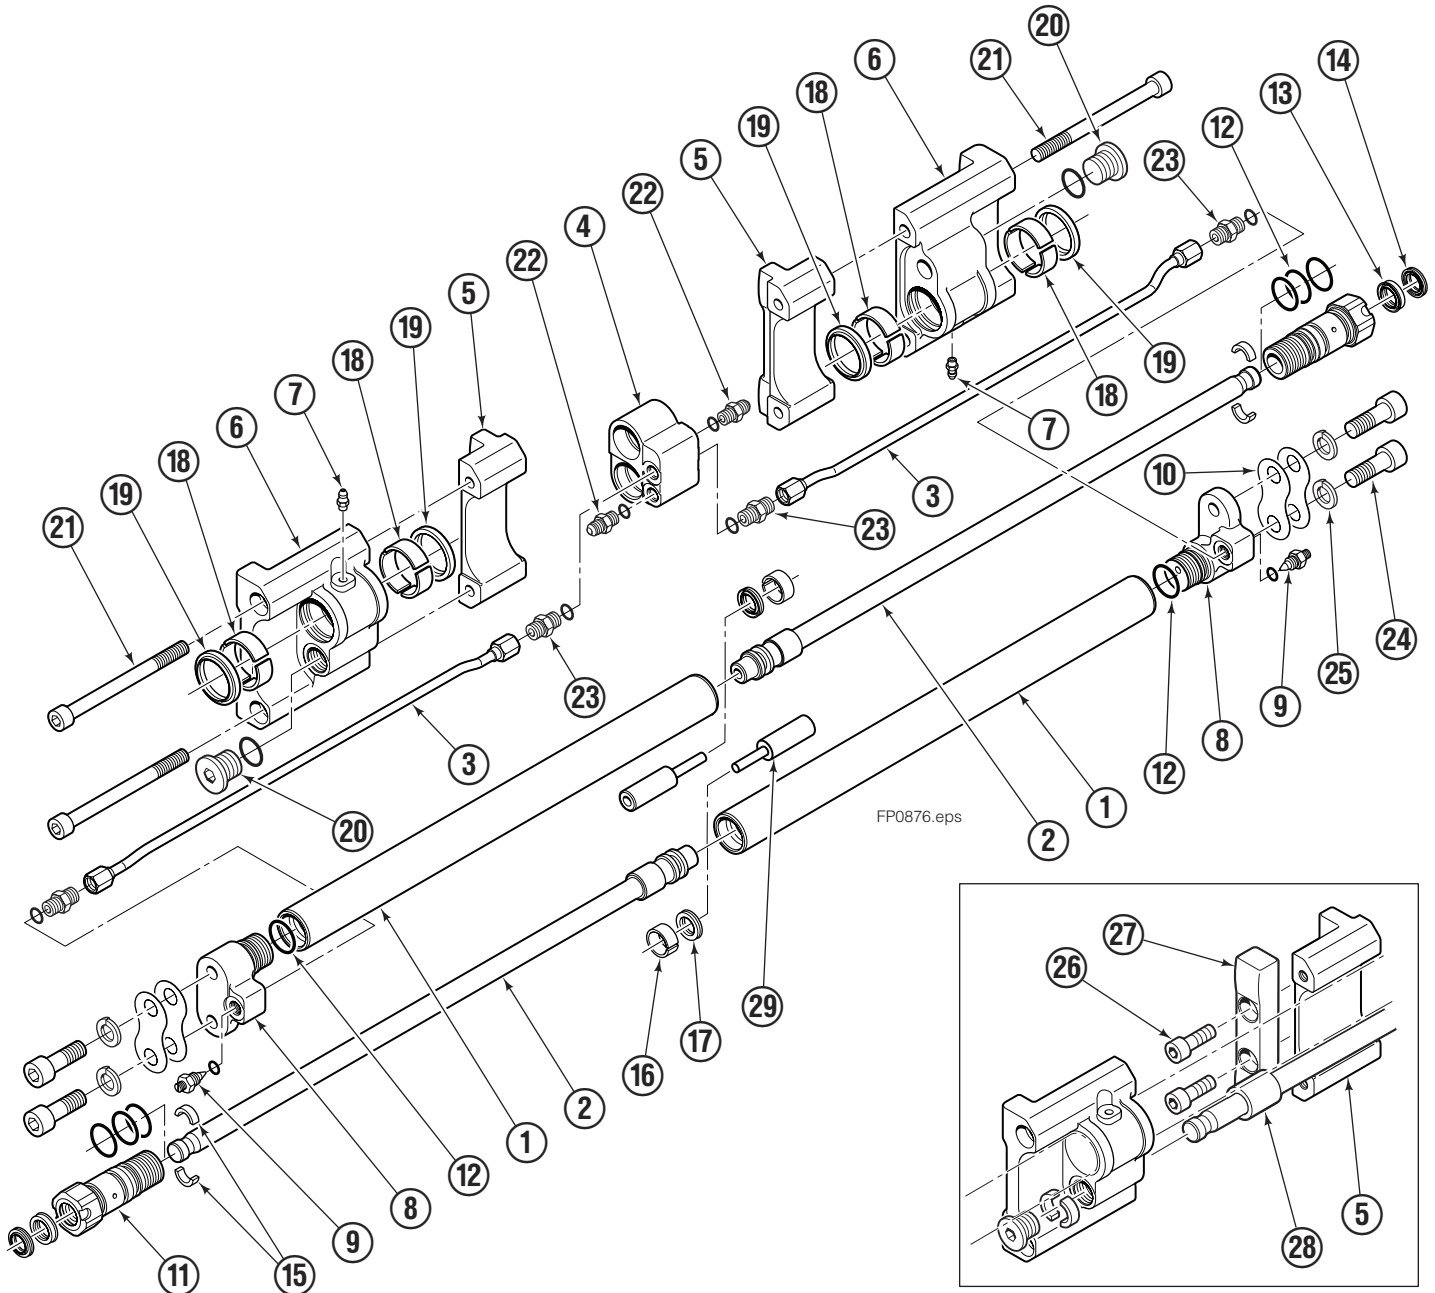

OR

Write: Cascade Corporation, P.O. Box 20187, Portland, OR 97220

Internet: www.cascorp.com

Fork Positioner Assembly

Sticker showing operating pressure, phone numbers for service & parts.

Patent Sticker

FP0667.eps

Assembly part number (on LH fork carrier).

Fork Positioner Assembly

Items that vary by width

120K/150K			
ASSEMBLY PART NO.	REF. NO. 1 ★ CYLINDER SHELL QTY 2	REF. NO. 2 ★ CYLINDER ROD QTY 2	REF. NO. 3 TUBE QTY 2
6804645	8100461	8100462	8100464

REF	QTY	PART NO.	DESCRIPTION
		6069312	Common Parts Group
4	1	6059224	Manifold
5	2	6059395	◆ Fork Carrier, Inner, 122/150/180 mm Fork
6	2	6059301	Fork Carrier, Outer
7	2	424115	Grease Fitting
8	2	6059267	Cylinder Head End
9	2	6042658	Restrictor Fitting
10	4	6059383	Shim
11	2	6059219	Cylinder Retainer
12	8	6059580	O-Ring, Retainer OD ✘
13	2	562132	Rod Seal, Retainer ✘
14	2	562131	Rod Wiper, Retainer ✘
15	4	6059382	Half-Ring Keeper
16	2	6059421	Piston Wear Ring ✘
17	2	6059422	Piston Seal ✘
18	4	6059419	Bearing, Composite
19	4	6059584	Wiper
20	2	6059459	Rod Retainer Plug
21	4	6405531	Capscrew, M12 x 160
22	2	6043332	Fitting, M10 to No.4 JIC ●
23	4	6042689	Fitting, M10 to EO-2 Tube
24	4	769577	Capscrew, M16 x 50 ■
25	4	678992	Lockwasher, M16 ■
26	4	767615	◆ Capscrew, M10 x 25
27	2	6059397	◆ Spacer Bar
28	2	—	Rod Spacer
29	2	8100527	Piston Spacer

■ Included in Mounting Kit 6059460.

Reference: SK-8919.1

Sideshift Assembly

120K

REF	QTY	PART NO.	DESCRIPTION	REF	QTY	PART NO.	DESCRIPTION
1	2	6079936	Upper Bearing	7	4	768580	◆ Capscrew, M20 x 60
2	1	6802912	Cylinder ▲	8	1	6804826	Frame
3	2	6057162	Lower Bearing	9	2	7916	Roll Pin
4	4	783800	◆ Nut, M20	10	2	607616	■ Fitting, 6-6
5	2	6083157	◆ Lower Hook	11	2	221733	▼ Restrictor Washer
6	4	215419	◆ Washer, M20				