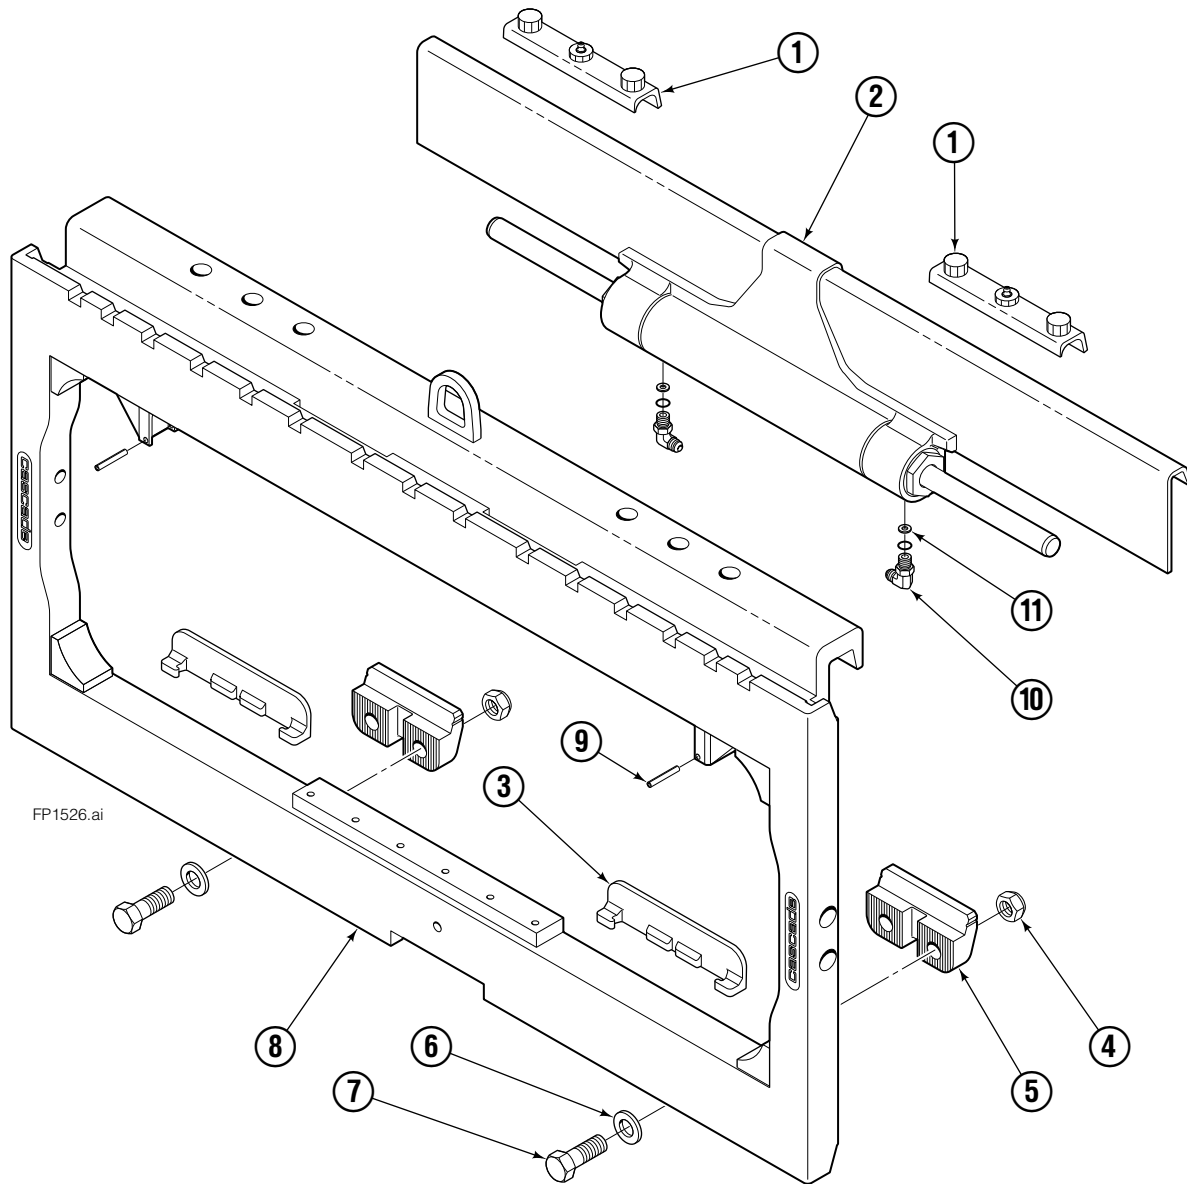

REF	QTY	PART NO.	DESCRIPTION
		6069312	Common Parts Group
4	1	6059224	Manifold
5	2	6059395	◆ Fork Carrier, Inner, 122/150/180 mm Fork
6	2	6059301	Fork Carrier, Outer
7	2	424115	Grease Fitting
8	2	6059267	Cylinder Head End
9	2	6042658	Restrictor Fitting
10	4	6059383	Shim
11	2	6059219	Cylinder Retainer
12	8	6059580	O-Ring, Retainer OD ✘
13	2	562132	Rod Seal, Retainer ✘
14	2	562131	Rod Wiper, Retainer ✘
15	4	6059382	Half-Ring Keeper
16	2	6059421	Piston Wear Ring ✘
17	2	6059422	Piston Seal ✘
18	4	6059419	Bearing, Composite
19	4	6059584	Wiper
20	2	6059459	Rod Retainer Plug
21	4	6405531	Capscrew, M12 x 160
22	2	6043332	Fitting, M10 to No.4 JIC ●
23	4	6042689	Fitting, M10 to EO-2 Tube
24	4	769577	Capscrew, M16 x 50 ■
25	4	678992	Lockwasher, M16 ■
26	4	767615	◆ Capscrew, M10 x 25
27	2	6059397	◆ Spacer Bar
28	2	—	Rod Spacer
29	2	8100527	Piston Spacer

★ If cylinder shell or rod needs replacing due to bending damage, order complete Fork Positioner Assembly.

◆ Included in Fork Carrier Assembly 6059395.

✘ Included in Cylinder Service Kit 6081752.

● Included in Fitting Group 6045440.

■ Included in Mounting Kit 6059460.

Reference: SK-8919.1

Sideshift Assembly

120K

REF	QTY	PART NO.	DESCRIPTION	REF	QTY	PART NO.	DESCRIPTION
1	2	6079936	Upper Bearing	7	4	768580	◆ Capscrew, M20 x 60
2	1	6802912	Cylinder ▲	8	1	6804826	Frame
3	2	6057162	Lower Bearing	9	2	7916	Roll Pin
4	4	783800	◆ Nut, M20	10	2	607616	■ Fitting, 6-6
5	2	6083157	◆ Lower Hook	11	2	221733	▼ Restrictor Washer
6	4	215419	◆ Washer, M20				