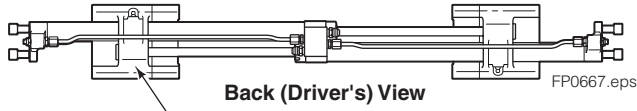

Patent Sticker