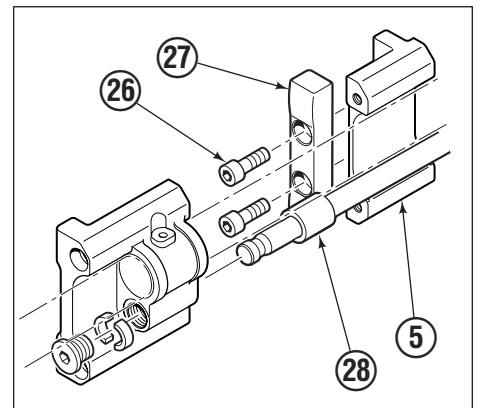

Assembly part number (on LH fork carrier).

Fork Positioner Assembly

Items that vary by width

120K/150K			
ASSEMBLY PART NO.	REF. NO. 1 ★ CYLINDER SHELL QTY 2	REF. NO. 2 ★ CYLINDER ROD QTY 2	REF. NO. 3 TUBE QTY 2
6804645	8100461	8100462	8100464

REF	QTY	PART NO.	DESCRIPTION
		6069312	Common Parts Group
4	1	6059224	Manifold
5	2	6059395	◆ Fork Carrier, Inner, 122/150/180 mm Fork
6	2	6059301	Fork Carrier, Outer
7	2	424115	Grease Fitting
8	2	6059267	Cylinder Head End
9	2	6042658	Restrictor Fitting
10	4	6059383	Shim
11	2	6059219	Cylinder Retainer
12	8	6059580	O-Ring, Retainer OD ✘
13	2	562132	Rod Seal, Retainer ✘
14	2	562131	Rod Wiper, Retainer ✘
15	4	6059382	Half-Ring Keeper
16	2	6059421	Piston Wear Ring ✘
17	2	6059422	Piston Seal ✘
18	4	6059419	Bearing, Composite
19	4	6059584	Wiper
20	2	6059459	Rod Retainer Plug
21	4	6405531	Capscrew, M12 x 160
22	2	6043332	Fitting, M10 to No.4 JIC ●
23	4	6042689	Fitting, M10 to EO-2 Tube
24	4	769577	Capscrew, M16 x 50 ■
25	4	678992	Lockwasher, M16 ■
26	4	767615	◆ Capscrew, M10 x 25
27	2	6059397	◆ Spacer Bar
28	2	—	Rod Spacer
29	2	8100527	Piston Spacer

■ Included in Mounting Kit 6059460.

Reference: SK-8919.1

Sideshift Assembly

120K

REF	QTY	PART NO.	DESCRIPTION	REF	QTY	PART NO.	DESCRIPTION
1	2	6079936	Upper Bearing	7	4	768580	◆ Capscrew, M20 x 60
2	1	6802912	Cylinder ▲	8	1	6804826	Frame
3	2	6057162	Lower Bearing	9	2	7916	Roll Pin
4	4	783800	◆ Nut, M20	10	2	607616	■ Fitting, 6-6
5	2	6083157	◆ Lower Hook	11	2	221733	▼ Restrictor Washer
6	4	215419	◆ Washer, M20				