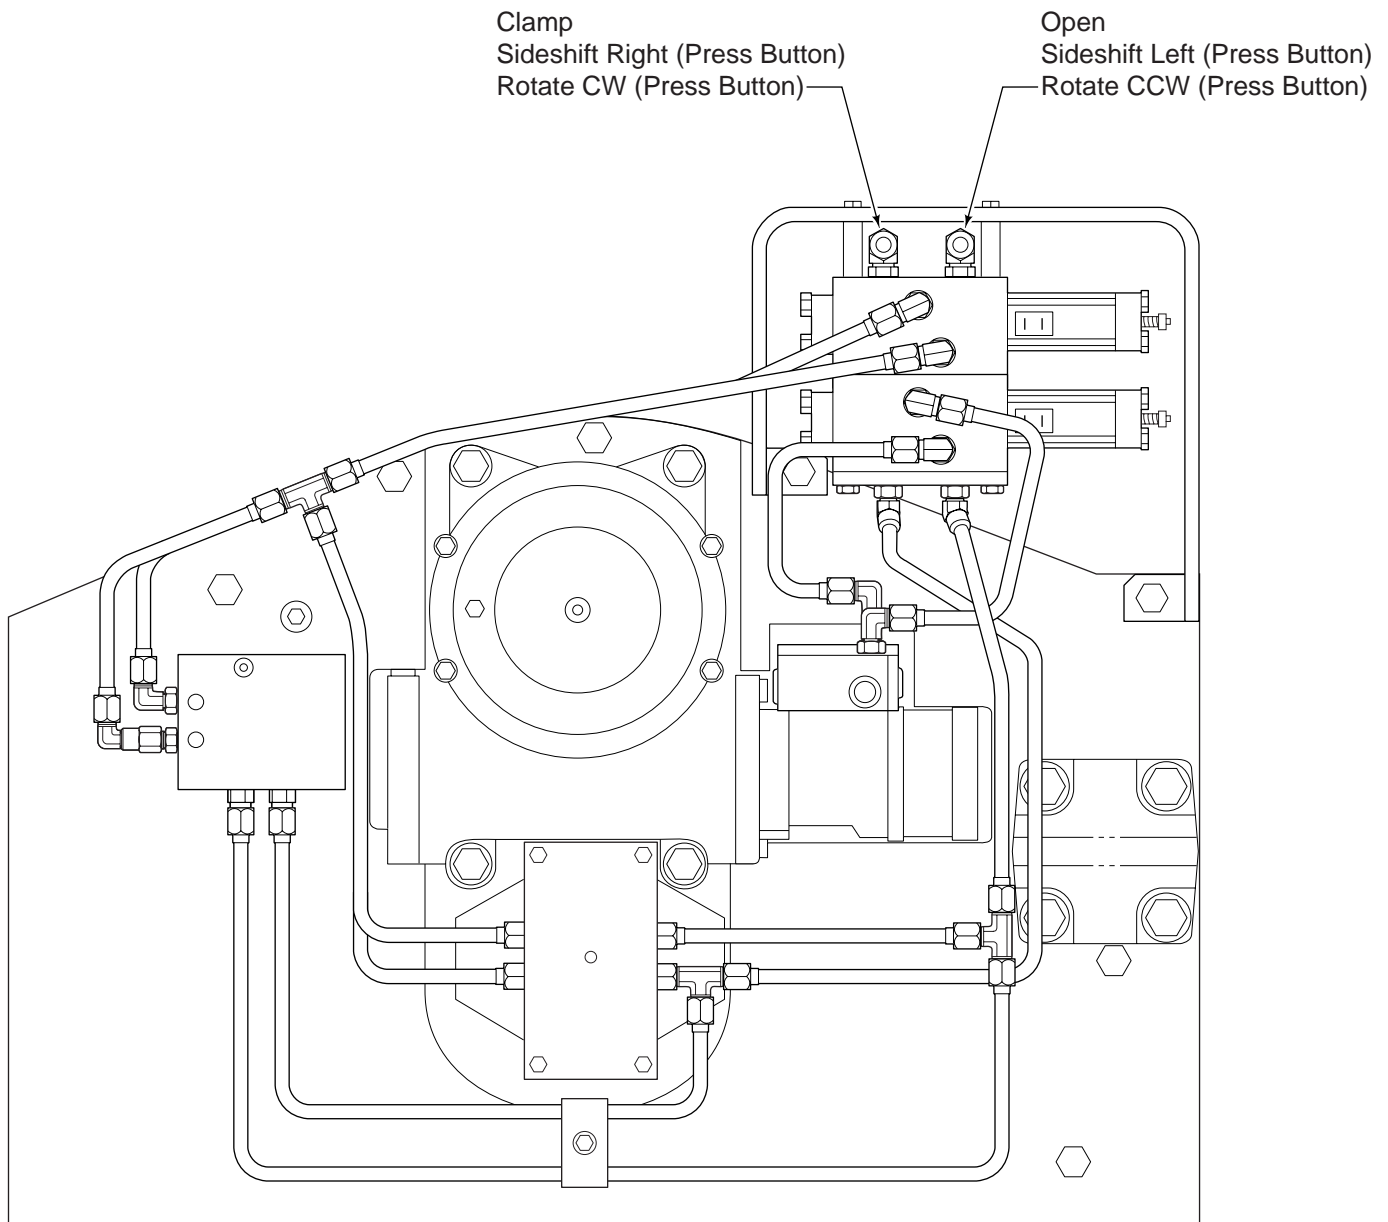

# Revolving Clamp with Sideshift

## Solenoid Operated Sideshift and Rotate Functions

CL0836.iii

### Recommended Hydraulic Supply:

- 6-N-1 Cable-Hose Reel

Reference: 372999