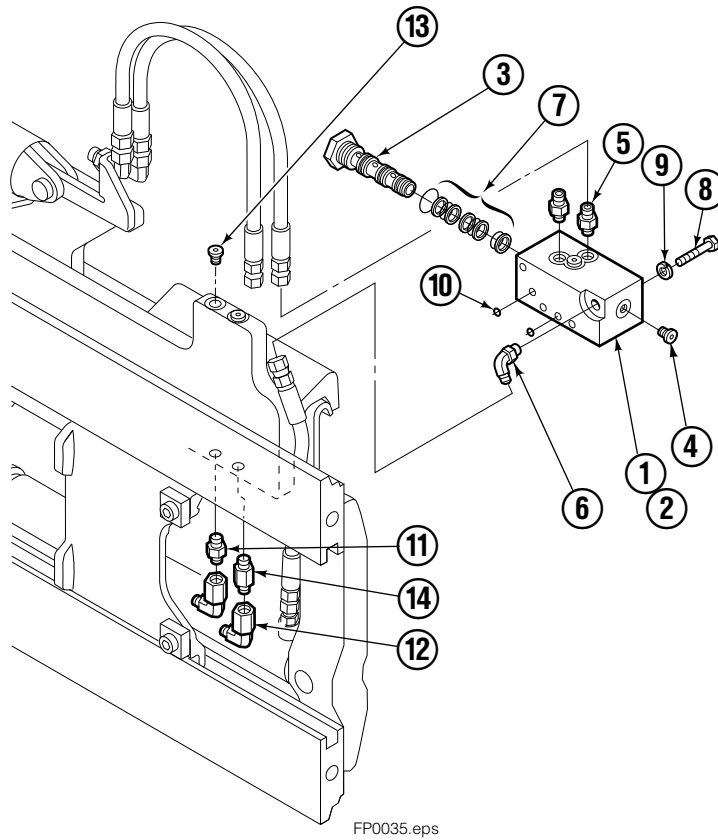

- Carriage width.
- ◆ See L.H. Cylinder page for parts breakdown.
- ▼ See R.H. Cylinder page for parts breakdown.

- Includes items 1 through 6.
- Includes items 7 through 26.

Left Hand Cylinder

55F			
REF	QTY	PART NO.	DESCRIPTION
		583944	Cylinder Assembly-41"■
1	1	564169	Shell-41"■
2	1	564185	Rod-41"■
3	1	684644	Retainer
4	1	685665	Piston
●5	1	564193	Rod End
●6	1	5718	Nut
●7	1	636850	Rod Wiper
●8	1	646540	Rod Seal
●9	1	2718	O-Ring
●10	1	615122	Back-up Ring
●11	1	2710	O-Ring
●12	1	633728	Piston Seal
13	1	563462	Piston Nut
14	1	563916	Retaining Ring
15	1	3137	Snap Ring
		684827	Service Kit

■ Carriage width.
 ● Included in Service Kit 684827.
 Ref: 2S-6140, 2S-6141

Right Hand Cylinder

55F

REF	QTY	PART NO.	DESCRIPTION
		583952	Cylinder Assembly-41"■
1	1	564177	Shell-41"■
2	1	564185	Rod-41"■
3	1	684644	Retainer
4	1	685665	Piston
●5	1	564193	Rod End
●6	1	5718	Nut
●7	1	636850	Rod Wiper
●8	1	646540	Rod Seal
●9	1	2718	O-Ring
●10	1	615122	Back-up Ring
●11	1	2710	O-Ring
●12	1	633728	Piston Seal
13	1	563462	Piston Nut
14	1	563916	Retaining Ring
15	1	3137	Snap Ring
		684827	Service Kit

■ Carriage width.
 ● Included in Service Kit 684827.
 Ref: 2S-3990

Flow Divider Group

55F			
REF	QTY	PART NO.	DESCRIPTION
		206921	Flow Divider Group
1	1	■ 206919	Valve
2	1	206918	Valve Body
3	1	207301	Cartridge-Combiner
4	2	663694	Fitting, 3
5	2	617915	Fitting, 4-4
6	1	617917	Fitting, 4-4
7	1	679992	Service Kit
8	3	685105	Capscrew
9	3	678993	Lockwasher
10	2	207300	O-Ring
11	6	617915	Fitting, 4-4
12	2	617641	Fitting, 4-4
13	2	609234	Fitting, 4-4
14	1	617916	Fitting, 4-4