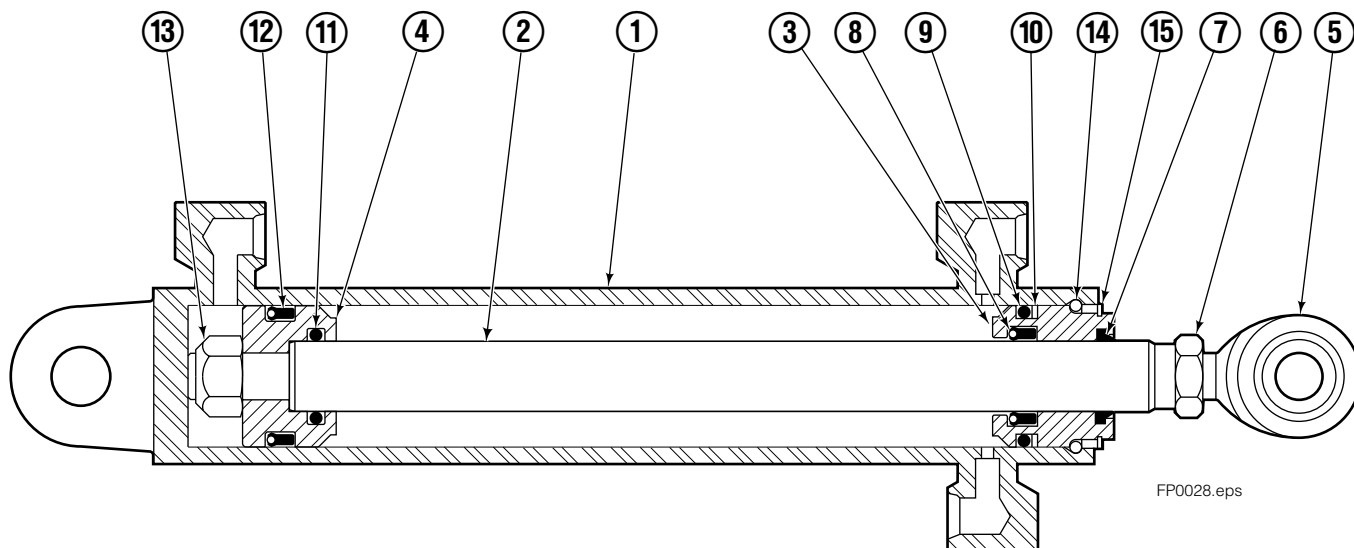

■ Carriage width.
● Includes items 2 through 9.
Reference: S-3989, S-3972

Hydraulic/Fork Group

Reference:
BC-101
SK-5981

55F							
REF	QTY	PART NO.	DESCRIPTION	REF	QTY	PART NO.	DESCRIPTION
		●207221	Hydraulic Group-41" ■	13	2	763169	Capscrew
		□206912	Fork Group	14	2	680217	Lockwasher
◆1	1	583944	Cylinder Assembly L. H. 41" ■	15	8	206924	Capscrew
▼2	1	583952	Cylinder Assembly R. H. 41" ■	16	2	206925	Pin
3	1	207567	Hose-41" ■	17	4	207552	Block
4	1	207568	Hose-41" ■	18	2	206916	Grommet
5	1	207565	Hose	19	2	206926	Clevis Pin
6	1	207569	Hose-41" ■	20	2	207210	Hairpin Cotter
7	2	207208	Fork Carrier	21	2	768551	Capscrew
8	2	206914	Lug	22	2	7403	Grease Fitting
9	4	206915	Bearing	23	1	768753	Setscrew
10	4	206922	Capscrew	24	1	207211	Jam Nut
11	4	678991	Lockwasher	25	1	200008	Cable Tie
12	2	206923	Eyebolt	26	6	617915	Fitting, 4-4

- Carriage width.
- ◆ See L.H. Cylinder page for parts breakdown.
- ▼ See R.H. Cylinder page for parts breakdown.

- Includes items 1 through 6.
- Includes items 7 through 26.

Left Hand Cylinder

55F			
REF	QTY	PART NO.	DESCRIPTION
		583944	Cylinder Assembly-41"■
1	1	564169	Shell-41"■
2	1	564185	Rod-41"■
3	1	684644	Retainer
4	1	685665	Piston
●5	1	564193	Rod End
●6	1	5718	Nut
●7	1	636850	Rod Wiper
●8	1	646540	Rod Seal
●9	1	2718	O-Ring
●10	1	615122	Back-up Ring
●11	1	2710	O-Ring
●12	1	633728	Piston Seal
13	1	563462	Piston Nut
14	1	563916	Retaining Ring
15	1	3137	Snap Ring
		684827	Service Kit

■ Carriage width.
 ● Included in Service Kit 684827.
 Ref: 2S-6140, 2S-6141

Right Hand Cylinder

55F

REF	QTY	PART NO.	DESCRIPTION
		583952	Cylinder Assembly-41"■
1	1	564177	Shell-41"■
2	1	564185	Rod-41"■
3	1	684644	Retainer
4	1	685665	Piston
●5	1	564193	Rod End
●6	1	5718	Nut
●7	1	636850	Rod Wiper
●8	1	646540	Rod Seal
●9	1	2718	O-Ring
●10	1	615122	Back-up Ring
●11	1	2710	O-Ring
●12	1	633728	Piston Seal
13	1	563462	Piston Nut
14	1	563916	Retaining Ring
15	1	3137	Snap Ring
		684827	Service Kit