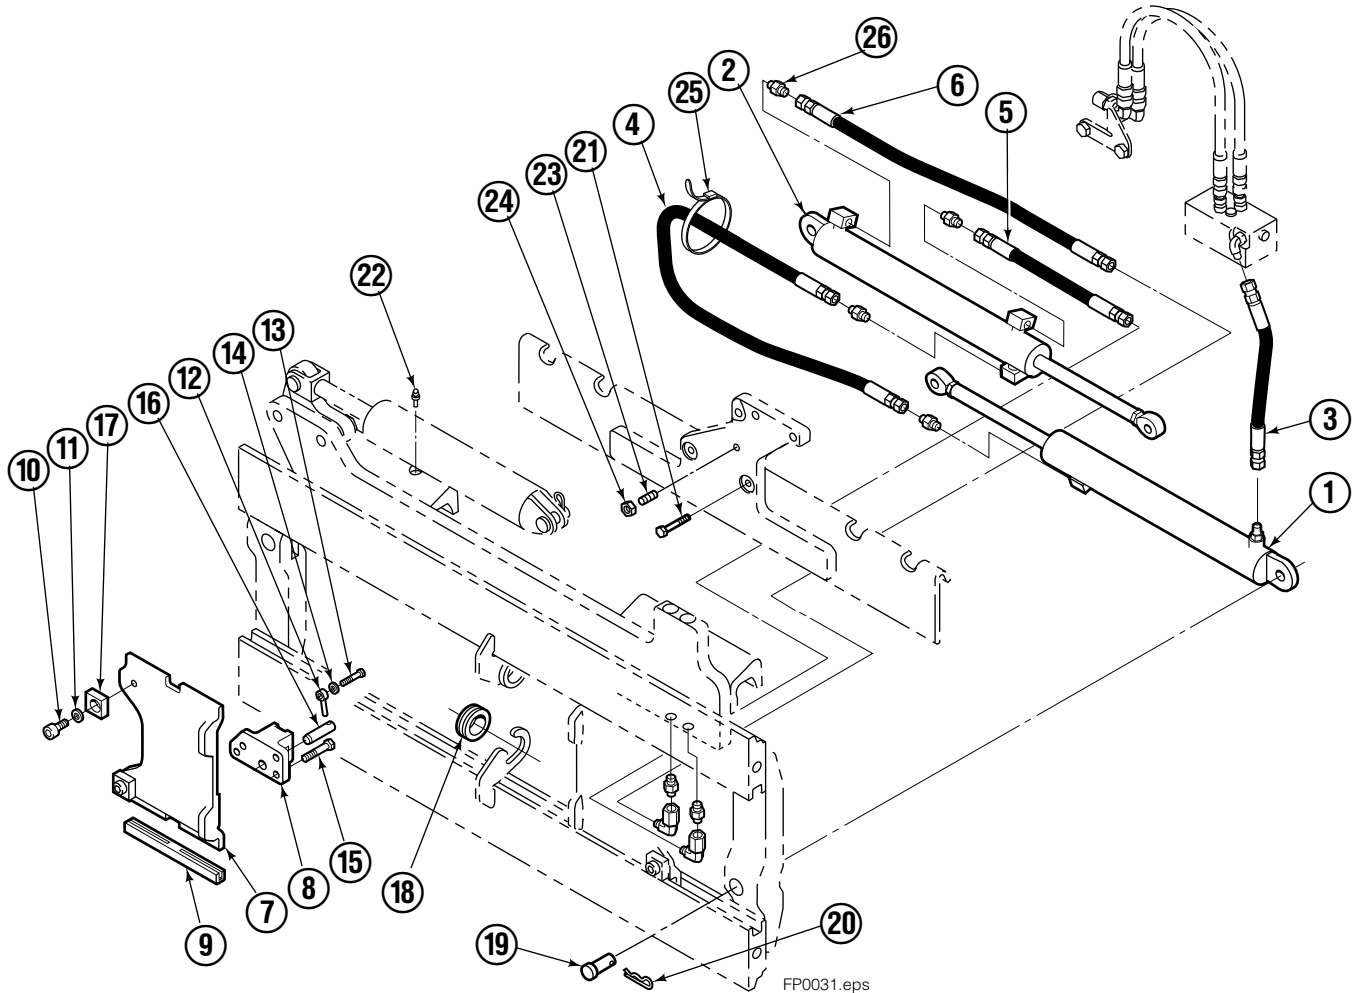

Safety Decals

Part No. 665595
(5) Places

GA0002.ill

FP0033.eps

Mounting Group Non-Sideshifting

Reference:
BC-101
SK-5981

55F							
REF	QTY	PART NO.	DESCRIPTION	REF	QTY	PART NO.	DESCRIPTION
		207335●	Non-Sideshifting Mounting-41" ■	5	4	766154	Capscrew, M16x2,0x40-8.8
1	1	395316	Frame-41" ■	6	4	667225	Washer
2	1	207193	Anchor Bracket-41" ■	7	4	678990	Nut
3	1	206917	Center Bearing-49" only	8	2	207209	Lower Bearing
4	2	204186	Lower Hook	9	2	204187	Upper Bearing

■ Carriage width.
● Includes items 2 through 9.
Reference: S-3989, S-3972

Hydraulic/Fork Group

Reference:
BC-101
SK-5981

55F							
REF	QTY	PART NO.	DESCRIPTION	REF	QTY	PART NO.	DESCRIPTION
		●207221	Hydraulic Group-41" ■	13	2	763169	Capscrew
		□206912	Fork Group	14	2	680217	Lockwasher
◆1	1	583944	Cylinder Assembly L. H. 41" ■	15	8	206924	Capscrew
▼2	1	583952	Cylinder Assembly R. H. 41" ■	16	2	206925	Pin
3	1	207567	Hose-41" ■	17	4	207552	Block
4	1	207568	Hose-41" ■	18	2	206916	Grommet
5	1	207565	Hose	19	2	206926	Clevis Pin
6	1	207569	Hose-41" ■	20	2	207210	Hairpin Cotter
7	2	207208	Fork Carrier	21	2	768551	Capscrew
8	2	206914	Lug	22	2	7403	Grease Fitting
9	4	206915	Bearing	23	1	768753	Setscrew
10	4	206922	Capscrew	24	1	207211	Jam Nut
11	4	678991	Lockwasher	25	1	200008	Cable Tie
12	2	206923	Eyebolt	26	6	617915	Fitting, 4-4

- Carriage width.
- ◆ See L.H. Cylinder page for parts breakdown.
- ▼ See R.H. Cylinder page for parts breakdown.

- Includes items 1 through 6.
- Includes items 7 through 26.

Left Hand Cylinder

55F			
REF	QTY	PART NO.	DESCRIPTION
		583944	Cylinder Assembly-41"■
1	1	564169	Shell-41"■
2	1	564185	Rod-41"■
3	1	684644	Retainer
4	1	685665	Piston
●5	1	564193	Rod End
●6	1	5718	Nut
●7	1	636850	Rod Wiper
●8	1	646540	Rod Seal
●9	1	2718	O-Ring
●10	1	615122	Back-up Ring
●11	1	2710	O-Ring
●12	1	633728	Piston Seal
13	1	563462	Piston Nut
14	1	563916	Retaining Ring
15	1	3137	Snap Ring
		684827	Service Kit