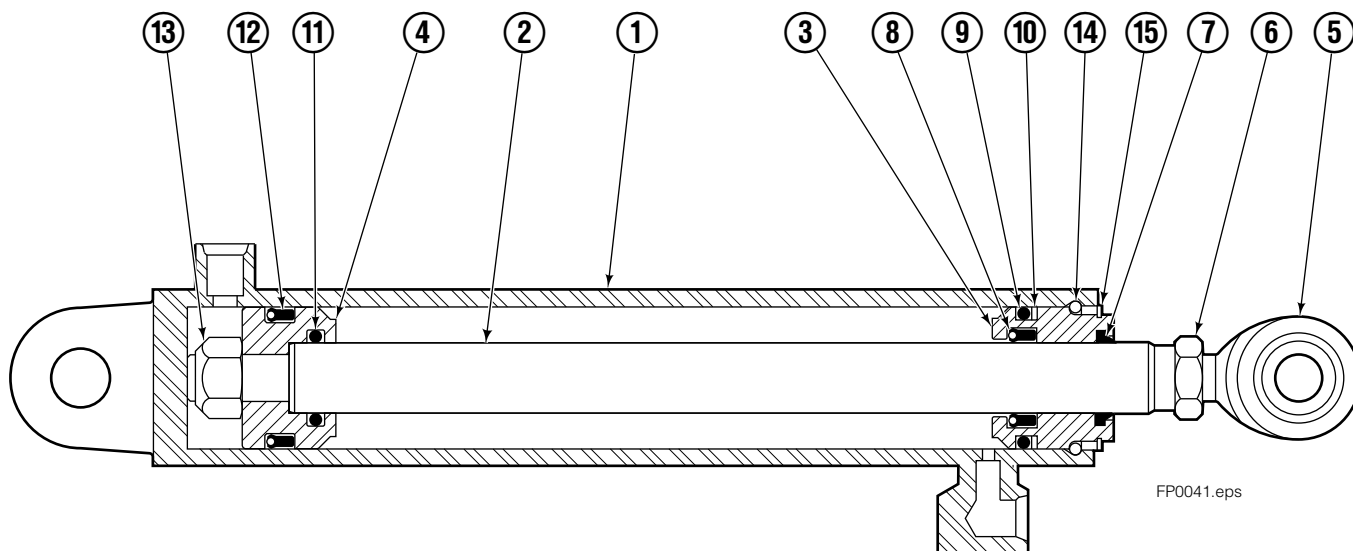

Safety Decals

Part No. 665595
(5) Places

GA0002.ill

FP0033.eps

Mounting Group Non-Sideshifting

Reference:
BC-101
SK-5981

55F							
REF	QTY	PART NO.	DESCRIPTION	REF	QTY	PART NO.	DESCRIPTION
		207335●	Non-Sideshifting Mounting-41" ■	5	4	766154	Capscrew, M16x2,0x40-8.8
1	1	395316	Frame-41" ■	6	4	667225	Washer
2	1	207193	Anchor Bracket-41" ■	7	4	678990	Nut
3	1	206917	Center Bearing-49" only	8	2	207209	Lower Bearing
4	2	204186	Lower Hook	9	2	204187	Upper Bearing

■ Carriage width.
● Includes items 2 through 9.
Reference: S-3989, S-3972

Hydraulic/Fork Group

Reference:
BC-101
SK-5981

55F							
REF	QTY	PART NO.	DESCRIPTION	REF	QTY	PART NO.	DESCRIPTION
		●207221	Hydraulic Group-41" ■	13	2	763169	Capscrew
		□206912	Fork Group	14	2	680217	Lockwasher
◆1	1	583944	Cylinder Assembly L. H. 41" ■	15	8	206924	Capscrew
▼2	1	583952	Cylinder Assembly R. H. 41" ■	16	2	206925	Pin
3	1	207567	Hose-41" ■	17	4	207552	Block
4	1	207568	Hose-41" ■	18	2	206916	Grommet
5	1	207565	Hose	19	2	206926	Clevis Pin
6	1	207569	Hose-41" ■	20	2	207210	Hairpin Cotter
7	2	207208	Fork Carrier	21	2	768551	Capscrew
8	2	206914	Lug	22	2	7403	Grease Fitting
9	4	206915	Bearing	23	1	768753	Setscrew
10	4	206922	Capscrew	24	1	207211	Jam Nut
11	4	678991	Lockwasher	25	1	200008	Cable Tie
12	2	206923	Eyebolt	26	6	617915	Fitting, 4-4

- Carriage width.
- ◆ See L.H. Cylinder page for parts breakdown.
- ▼ See R.H. Cylinder page for parts breakdown.

- Includes items 1 through 6.
- Includes items 7 through 26.

Left Hand Cylinder

55F			
REF	QTY	PART NO.	DESCRIPTION
		583944	Cylinder Assembly-41"■
1	1	564169	Shell-41"■
2	1	564185	Rod-41"■
3	1	684644	Retainer
4	1	685665	Piston
●5	1	564193	Rod End
●6	1	5718	Nut
●7	1	636850	Rod Wiper
●8	1	646540	Rod Seal
●9	1	2718	O-Ring
●10	1	615122	Back-up Ring
●11	1	2710	O-Ring
●12	1	633728	Piston Seal
13	1	563462	Piston Nut
14	1	563916	Retaining Ring
15	1	3137	Snap Ring
		684827	Service Kit