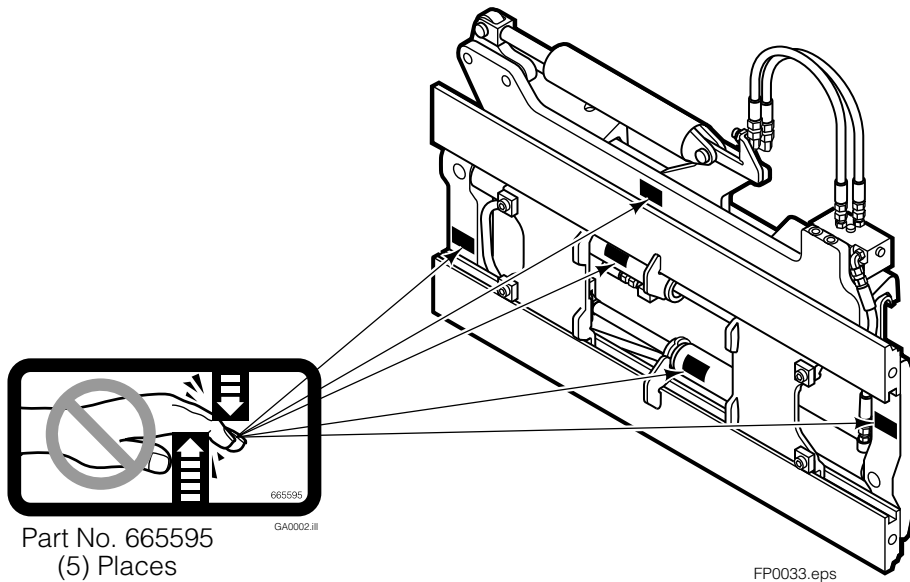

Safety Decals

Part No. 665595
(5) Places

GA0002.ill

FP0033.eps