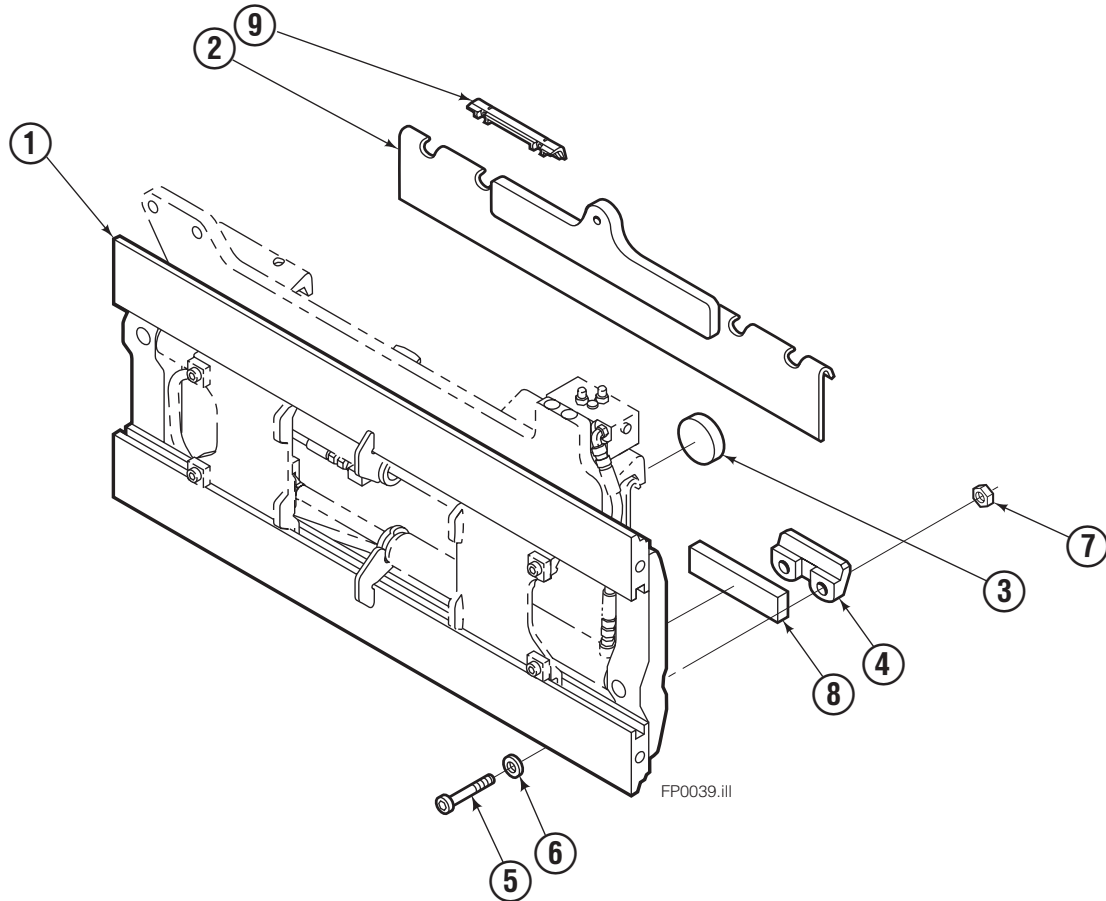

Safety Decals

Part No. 665595
(5) Places

GA0002.ill

FP0033.eps

Mounting Group Non-Sideshifting

Reference:
BC-101
SK-5981

55F							
REF	QTY	PART NO.	DESCRIPTION	REF	QTY	PART NO.	DESCRIPTION
		207335●	Non-Sideshifting Mounting-41" ■	5	4	766154	Capscrew, M16x2,0x40-8.8
1	1	395316	Frame-41" ■	6	4	667225	Washer
2	1	207193	Anchor Bracket-41" ■	7	4	678990	Nut
3	1	206917	Center Bearing-49" only	8	2	207209	Lower Bearing
4	2	204186	Lower Hook	9	2	204187	Upper Bearing

■ Carriage width.
● Includes items 2 through 9.
Reference: S-3989, S-3972

Hydraulic/Fork Group

Reference:
BC-101
SK-5981

55F							
REF	QTY	PART NO.	DESCRIPTION	REF	QTY	PART NO.	DESCRIPTION
		●207221	Hydraulic Group-41" ■	13	2	763169	Capscrew
		□206912	Fork Group	14	2	680217	Lockwasher
◆1	1	583944	Cylinder Assembly L. H. 41" ■	15	8	206924	Capscrew
▼2	1	583952	Cylinder Assembly R. H. 41" ■	16	2	206925	Pin
3	1	207567	Hose-41" ■	17	4	207552	Block
4	1	207568	Hose-41" ■	18	2	206916	Grommet
5	1	207565	Hose	19	2	206926	Clevis Pin
6	1	207569	Hose-41" ■	20	2	207210	Hairpin Cotter
7	2	207208	Fork Carrier	21	2	768551	Capscrew
8	2	206914	Lug	22	2	7403	Grease Fitting
9	4	206915	Bearing	23	1	768753	Setscrew
10	4	206922	Capscrew	24	1	207211	Jam Nut
11	4	678991	Lockwasher	25	1	200008	Cable Tie
12	2	206923	Eyebolt	26	6	617915	Fitting, 4-4