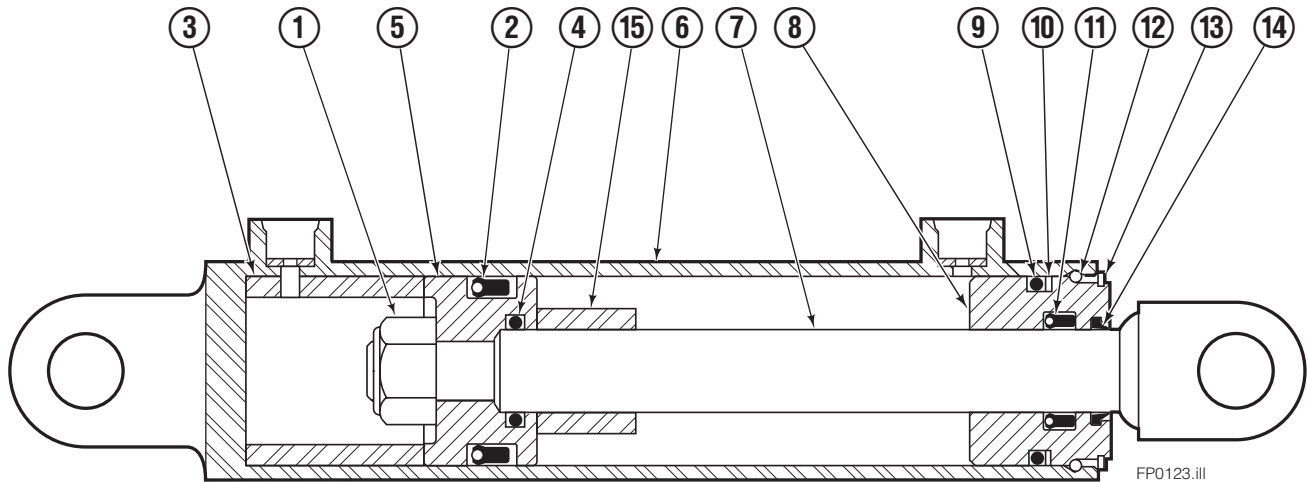

● Included in Service Kit 6100214.

Reference: S-21126, S-21132.

Sideshifter Group

150D			
REF	QTY	PART NO.	DESCRIPTION
1	4	7403	Grease Fitting
2	4	672018	Bearing Segment
3	1	686240	Anchor Bracket
4	2	601676	Fitting, 6-6
5	1	392030	Faceplate ■
6	1	686243	Cylinder Assembly ▲
7	4	553857	Nut
8	2	686217	Cotter Pin
9	1	686215	Clevis Pin
10	4	638601	Capscrew, 5/8 NC x 2.00 GR5
11	4	667225	Washer
12	3	676650	Lower Bearing
13	2	678034	Lower Hook
14	1	686214	Clevis Pin
15	1	564226	Washer - Restrictor
		672022	Service Kit - Items 1&2
		675856	Service Kit - Item 12

■ If the Faceplate needs replacing, your best value is to order the complete Sideshifter Assembly.

▲ See Cylinder page for parts breakdown.

Reference: Sideshifter Group 392019.

Sideshift Cylinder

REF	QTY	PART NO.	DESCRIPTION
		686243	Cylinder Assembly
1	1	561012	Nut
■ 2	1	662457	Seal
3	1	564562	Spacer – Head
■ 4	1	2718	O-Ring
5	1	561427	Piston
6	1	561419	Shell
7	1	561422	Rod
8	1	561428	Retainer
■ 9	1	2791	O-Ring
■ 10	1	615134	Back-up Ring
■ 11	1	662449	Seal
12	1	561429	Retaining Ring
13	1	7215	Snap Ring
■ 14	1	626468	Wiper
15	1	---	Spacer – Rod
		561430	Service Kit