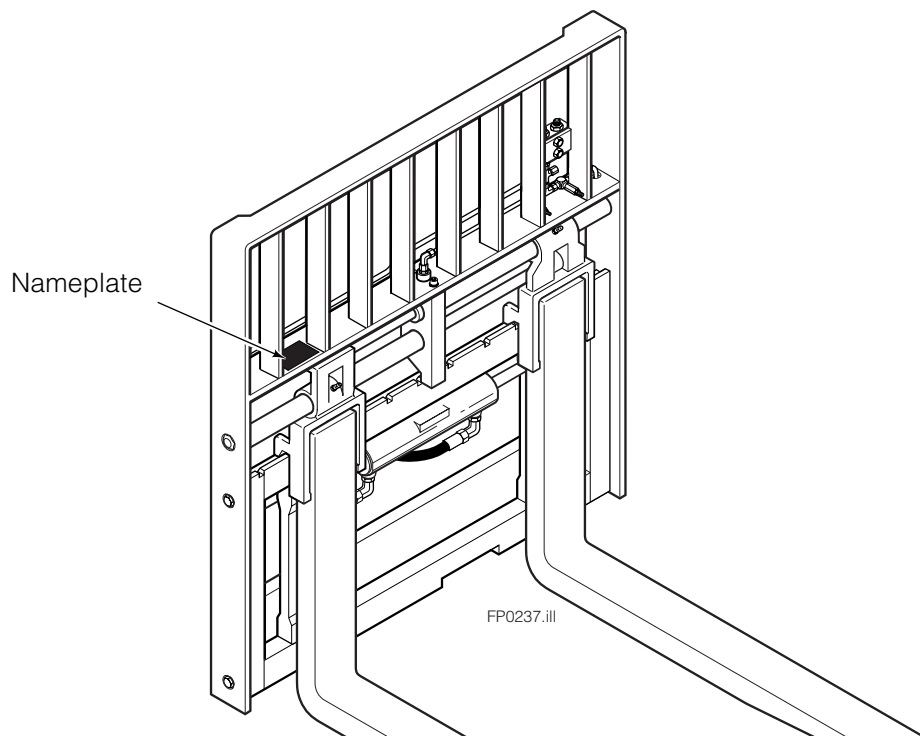

Internet: www.cascorp.com

About This Manual

Introduction

This Manual shows the parts breakdown for the 150H Fork Positioner. Locate the nameplate on the left side of the backrest. If the nameplate is missing all necessary information is stamped into the backrest at the same location. The serial number must be supplied when ordering replacement parts for this product.