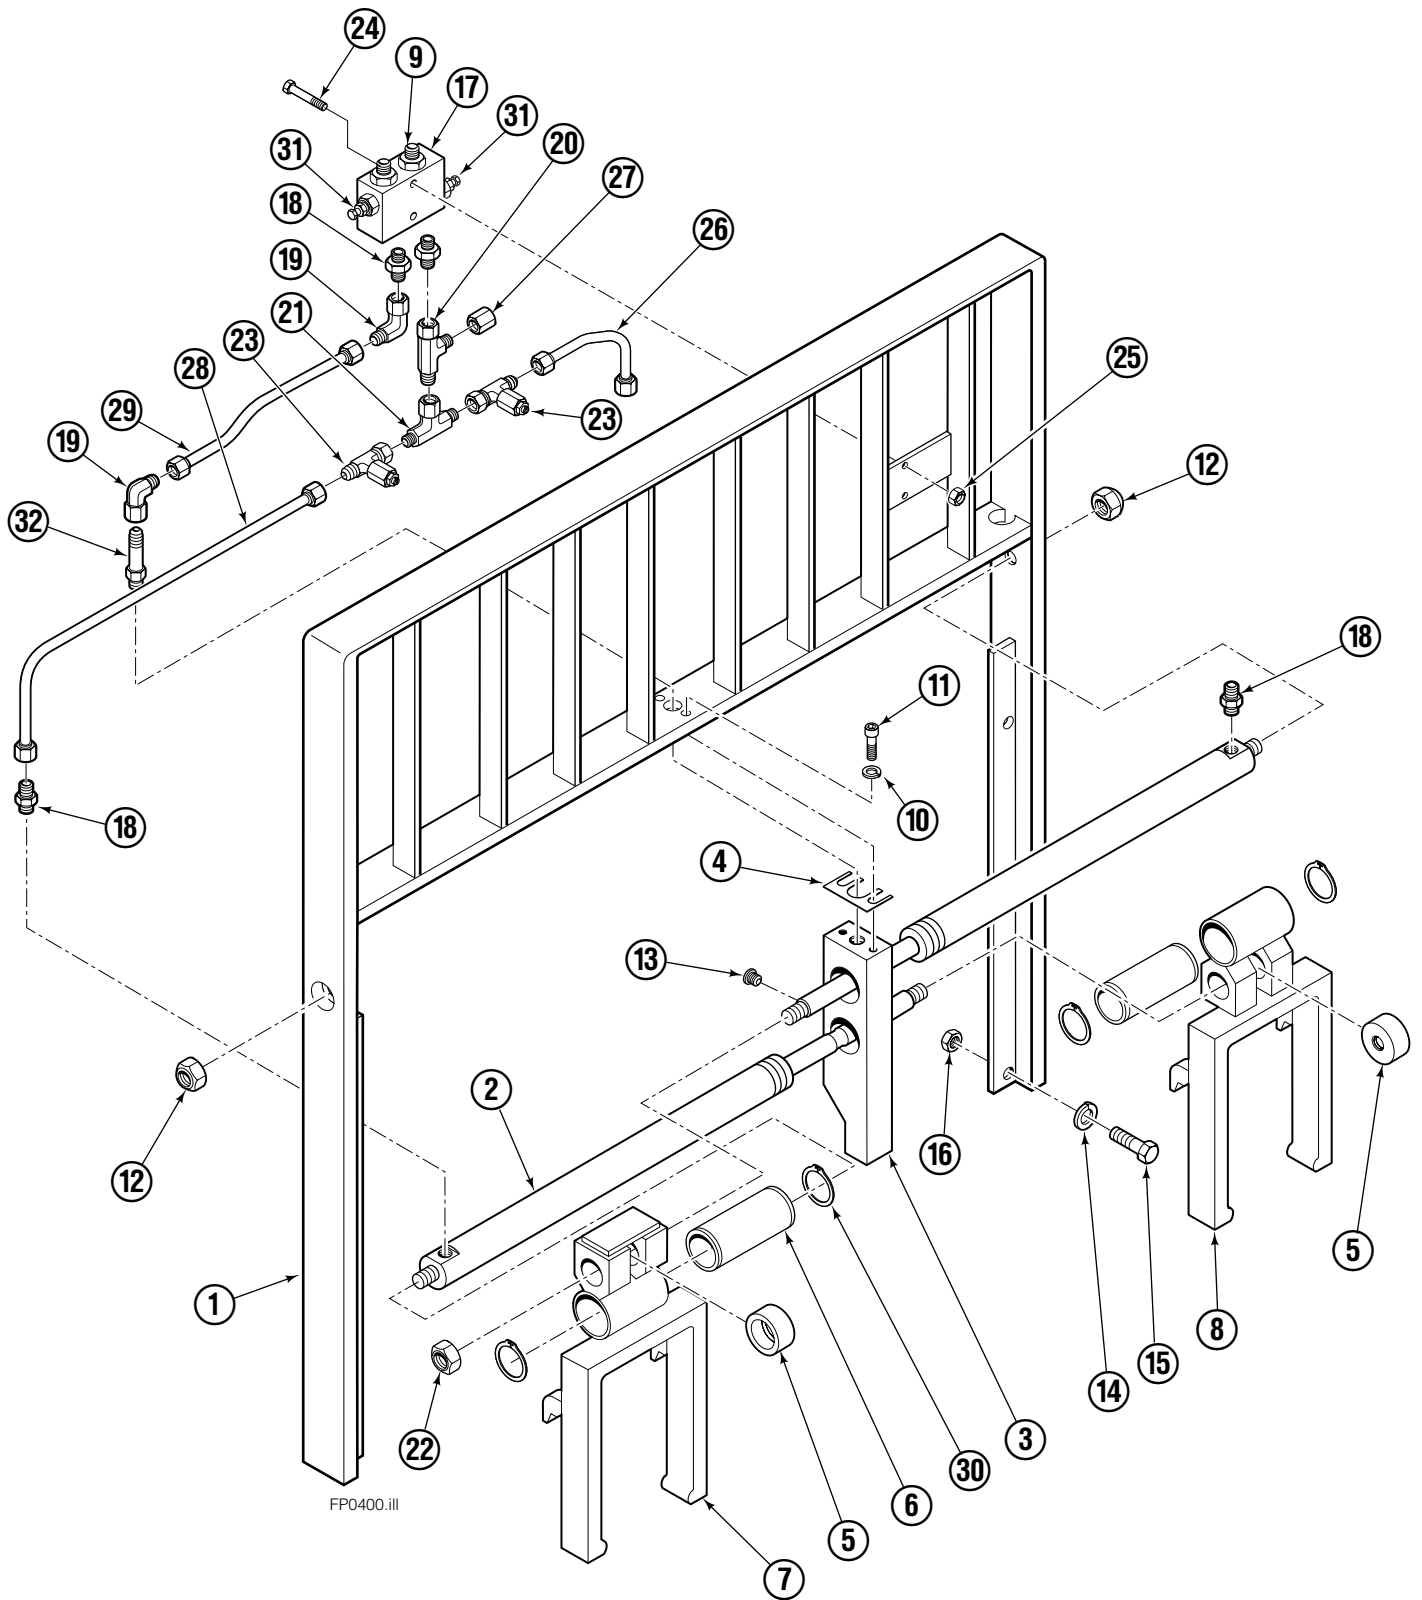

Internet: www.cascorp.com

About This Manual

Introduction

This Manual shows the parts breakdown for the 150H Fork Positioner. Locate the nameplate on the left side of the backrest. If the nameplate is missing all necessary information is stamped into the backrest at the same location. The serial number must be supplied when ordering replacement parts for this product.

Fork Positioner Assembly

Fork Positioner Assembly

150H			
REF	QTY	PART NO.	DESCRIPTION
		6103389	Fork Positioner Assembly
1	1	6103390	Frame
2	2	6103391	Cylinder ◆
3	1	6101808	Center Plate
4	1	6007060	Shim
5	2	6006682	Lug
6	2	6006759	Bushing
7	1	6102359	Fork Carrier – RH
8	1	6102358	Fork Carrier – LH
9	2	604511	Fitting, 6-6
10	2	680030	Lockwasher, M10
11	2	217933	Capscrew, M10 x 45
12	2	200244	Nut
13	1	604510	Plug, 6
14	4	683822	Lockwasher, M12
15	4	202407	Capscrew, M12 x 60
16	4	763025	Nut, M12
17	1	215919	Valve Body
18	4	611288	Fitting, 6-8
19	2	2680	Fitting, 6-6
20	1	611329	Fitting, 6-6
21	1	610892	Fitting, 6-6
22	2	200006	Nut
23	2	6009677	Restrictor Fitting
24	2	768528	Capscrew, M8 x 55
25	2	786881	Nut, M8
26	1	6009745	Tube, 6
27	1	2645	Nut, 6
28	1	6103392	Tube
29	1	6103393	Tube
30	4	3154	Snap Ring
31	2	211223	Sun Valve
32	1	605743	Fitting

◆ See Cylinder page for parts breakdown.

Cylinder

150H

REF	QTY	PART NO.	DESCRIPTION
		6103391	Cylinder Assembly
1	1	6103398	Shell
2	1	6103399	Rod
3	1	6006925	Piston
4	1	6006966	Retainer
5	1	6102366	Spacer
6	1	2708	O-Ring ●
7	1	663728	Piston Seal ●
8	1	636851	Wiper ●
9	2	2784	O-Ring ●
10	1	667623	Nut, .625
11	2	615127	Back Up Ring ●
12	1	615125	Back Up Ring ●
13	1	2721	O-Ring ●
14	1	6010310	Rod Seal ●
		6100214	Service Kit