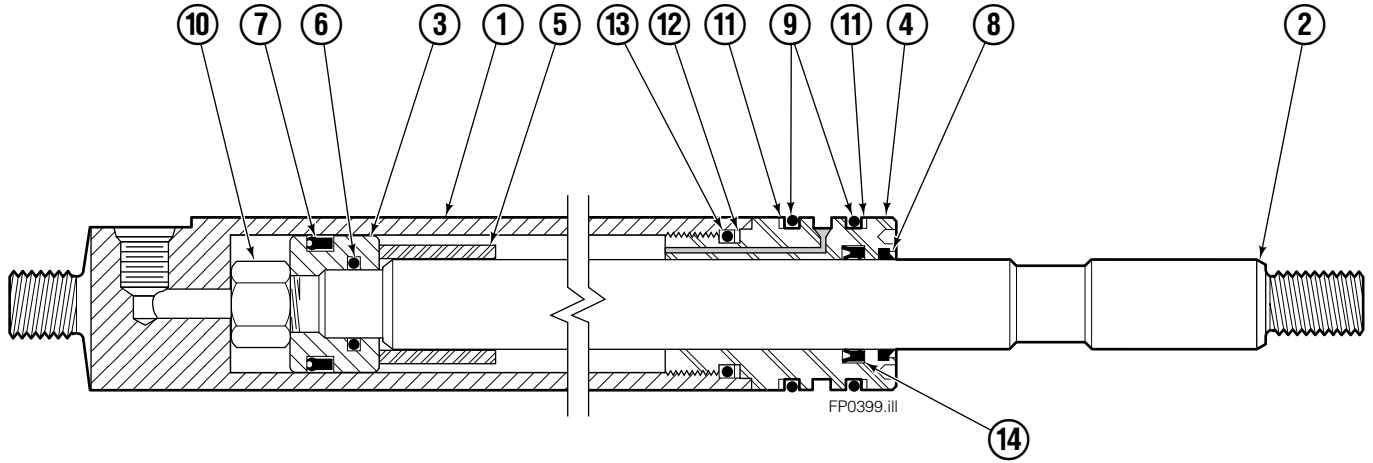

Internet: www.cascorp.com

About This Manual

Introduction

This Manual shows the parts breakdown for the 150H Fork Positioner. Locate the nameplate on the left side of the backrest. If the nameplate is missing all necessary information is stamped into the backrest at the same location. The serial number must be supplied when ordering replacement parts for this product.

Fork Positioner Assembly

Fork Positioner Assembly

150H			
REF	QTY	PART NO.	DESCRIPTION
		6103389	Fork Positioner Assembly
1	1	6103390	Frame
2	2	6103391	Cylinder ◆
3	1	6101808	Center Plate
4	1	6007060	Shim
5	2	6006682	Lug
6	2	6006759	Bushing
7	1	6102359	Fork Carrier – RH
8	1	6102358	Fork Carrier – LH
9	2	604511	Fitting, 6-6
10	2	680030	Lockwasher, M10
11	2	217933	Capscrew, M10 x 45
12	2	200244	Nut
13	1	604510	Plug, 6
14	4	683822	Lockwasher, M12
15	4	202407	Capscrew, M12 x 60
16	4	763025	Nut, M12
17	1	215919	Valve Body
18	4	611288	Fitting, 6-8
19	2	2680	Fitting, 6-6
20	1	611329	Fitting, 6-6
21	1	610892	Fitting, 6-6
22	2	200006	Nut
23	2	6009677	Restrictor Fitting
24	2	768528	Capscrew, M8 x 55
25	2	786881	Nut, M8
26	1	6009745	Tube, 6
27	1	2645	Nut, 6
28	1	6103392	Tube
29	1	6103393	Tube
30	4	3154	Snap Ring
31	2	211223	Sun Valve
32	1	605743	Fitting

◆ See Cylinder page for parts breakdown.

Cylinder

150H

REF	QTY	PART NO.	DESCRIPTION
		6103391	Cylinder Assembly
1	1	6103398	Shell
2	1	6103399	Rod
3	1	6006925	Piston
4	1	6006966	Retainer
5	1	6102366	Spacer
6	1	2708	O-Ring ●
7	1	663728	Piston Seal ●
8	1	636851	Wiper ●
9	2	2784	O-Ring ●
10	1	667623	Nut, .625
11	2	615127	Back Up Ring ●
12	1	615125	Back Up Ring ●
13	1	2721	O-Ring ●
14	1	6010310	Rod Seal ●
		6100214	Service Kit