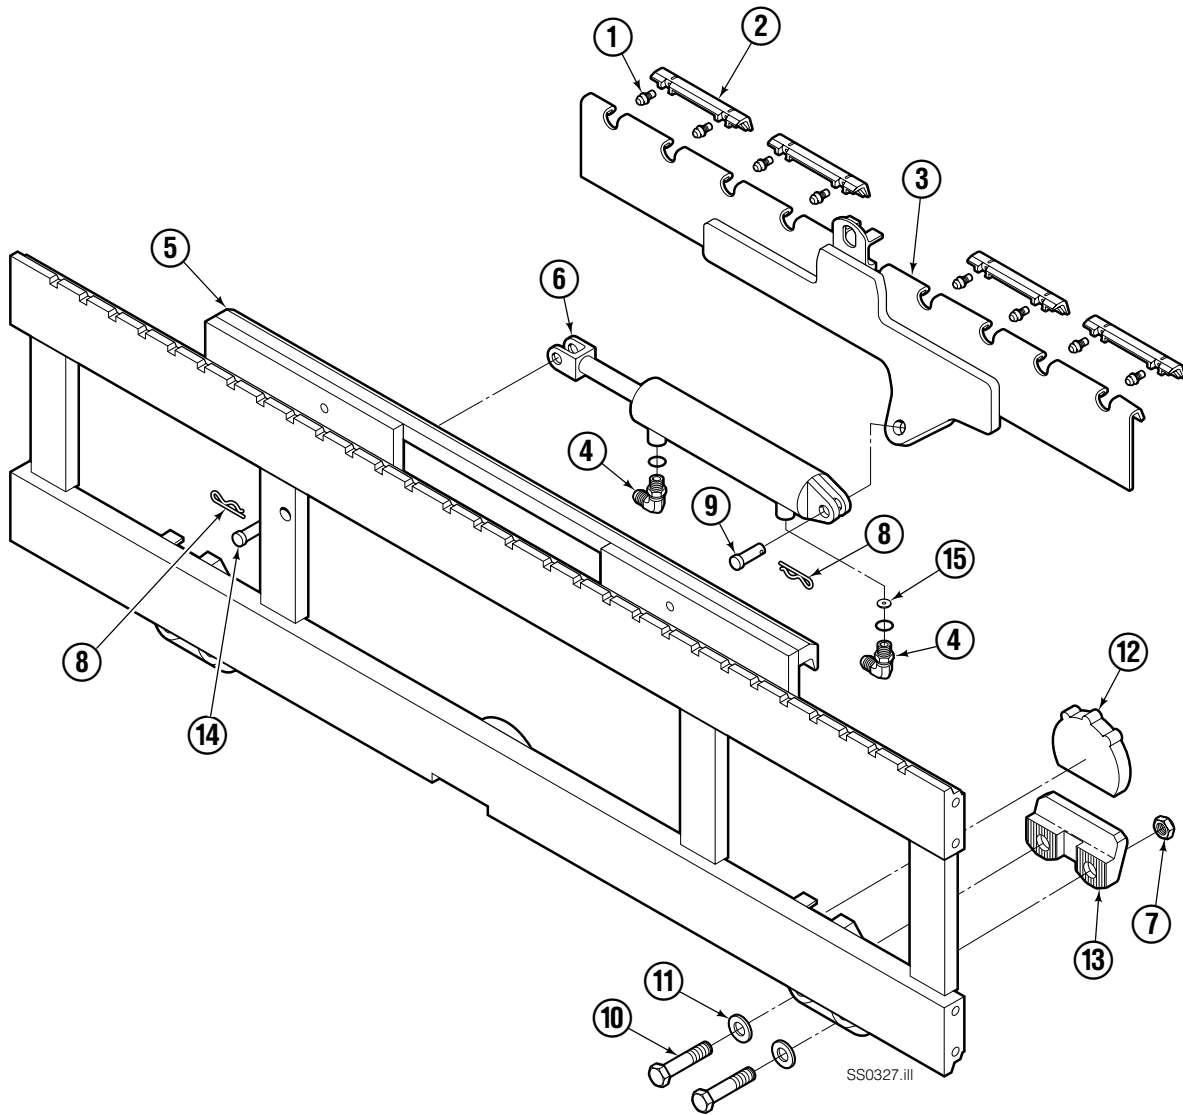

Fork Positioner Assembly

Fork Positioner Assembly

150H			
REF	QTY	PART NO.	DESCRIPTION
		6103389	Fork Positioner Assembly
1	1	6103390	Frame
2	2	6103391	Cylinder ◆
3	1	6101808	Center Plate
4	1	6007060	Shim
5	2	6006682	Lug
6	2	6006759	Bushing
7	1	6102359	Fork Carrier – RH
8	1	6102358	Fork Carrier – LH
9	2	604511	Fitting, 6-6
10	2	680030	Lockwasher, M10
11	2	217933	Capscrew, M10 x 45
12	2	200244	Nut
13	1	604510	Plug, 6
14	4	683822	Lockwasher, M12
15	4	202407	Capscrew, M12 x 60
16	4	763025	Nut, M12
17	1	215919	Valve Body
18	4	611288	Fitting, 6-8
19	2	2680	Fitting, 6-6
20	1	611329	Fitting, 6-6
21	1	610892	Fitting, 6-6
22	2	200006	Nut
23	2	6009677	Restrictor Fitting
24	2	768528	Capscrew, M8 x 55
25	2	786881	Nut, M8
26	1	6009745	Tube, 6
27	1	2645	Nut, 6
28	1	6103392	Tube
29	1	6103393	Tube
30	4	3154	Snap Ring
31	2	211223	Sun Valve
32	1	605743	Fitting

◆ See Cylinder page for parts breakdown.

Cylinder

150H

REF	QTY	PART NO.	DESCRIPTION
		6103391	Cylinder Assembly
1	1	6103398	Shell
2	1	6103399	Rod
3	1	6006925	Piston
4	1	6006966	Retainer
5	1	6102366	Spacer
6	1	2708	O-Ring ●
7	1	663728	Piston Seal ●
8	1	636851	Wiper ●
9	2	2784	O-Ring ●
10	1	667623	Nut, .625
11	2	615127	Back Up Ring ●
12	1	615125	Back Up Ring ●
13	1	2721	O-Ring ●
14	1	6010310	Rod Seal ●
		6100214	Service Kit

● Included in Service Kit 6100214.

Reference: S-21126, S-21132.

Sideshifter Group

150D			
REF	QTY	PART NO.	DESCRIPTION
1	4	7403	Grease Fitting
2	4	672018	Bearing Segment
3	1	686240	Anchor Bracket
4	2	601676	Fitting, 6-6
5	1	392030	Faceplate ■
6	1	686243	Cylinder Assembly ▲
7	4	553857	Nut
8	2	686217	Cotter Pin
9	1	686215	Clevis Pin
10	4	638601	Capscrew, 5/8 NC x 2.00 GR5
11	4	667225	Washer
12	3	676650	Lower Bearing
13	2	678034	Lower Hook
14	1	686214	Clevis Pin
15	1	564226	Washer - Restrictor
		672022	Service Kit - Items 1&2
		675856	Service Kit - Item 12