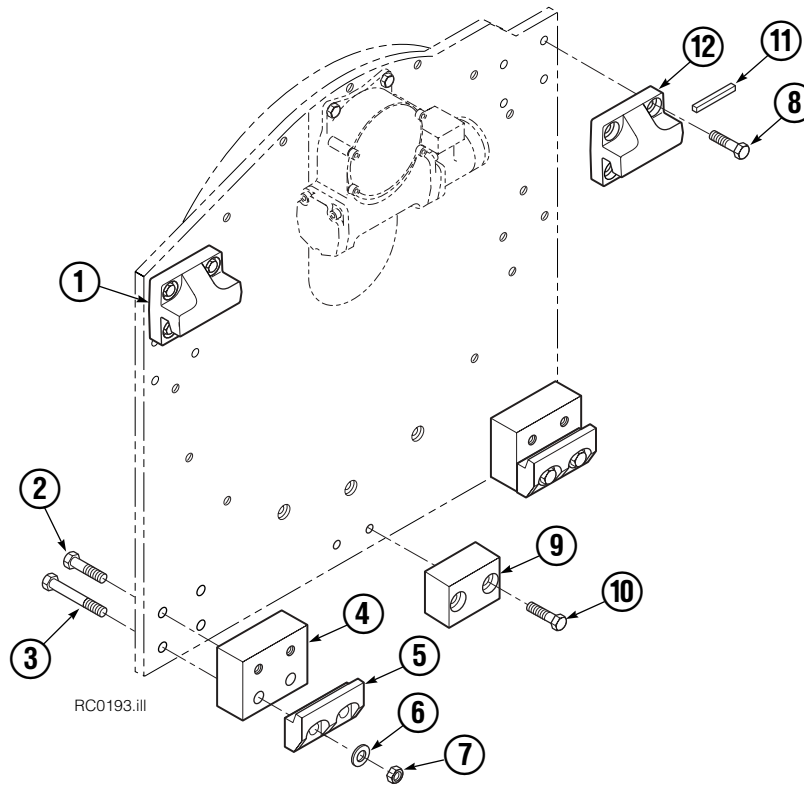

Bolt-On Mounting Group

Class II, 0°			
REF	QTY	PART NO.	DESCRIPTION
		680630	Mounting Group
1	1	670523	Upper Hook – LH
2	4	3709	Capscrew, 5/8 NC x 1.50
3	4	674261	Capscrew, 5/8 NC x 3.75
4	2	676037	Spacer
5	2	675968	Lower Hook
6	4	667225	Washer
7	4	676281	Nut, 5/8 in. ID
8	8	667765	Capscrew, 5/8 NC x 1.50
9	1	680683	Center Spacer
10	2	677828	Capscrew, 1/2 NC x 1.00
11	1	669344	Stop Kit
12	1	670524	Upper Hook – RH