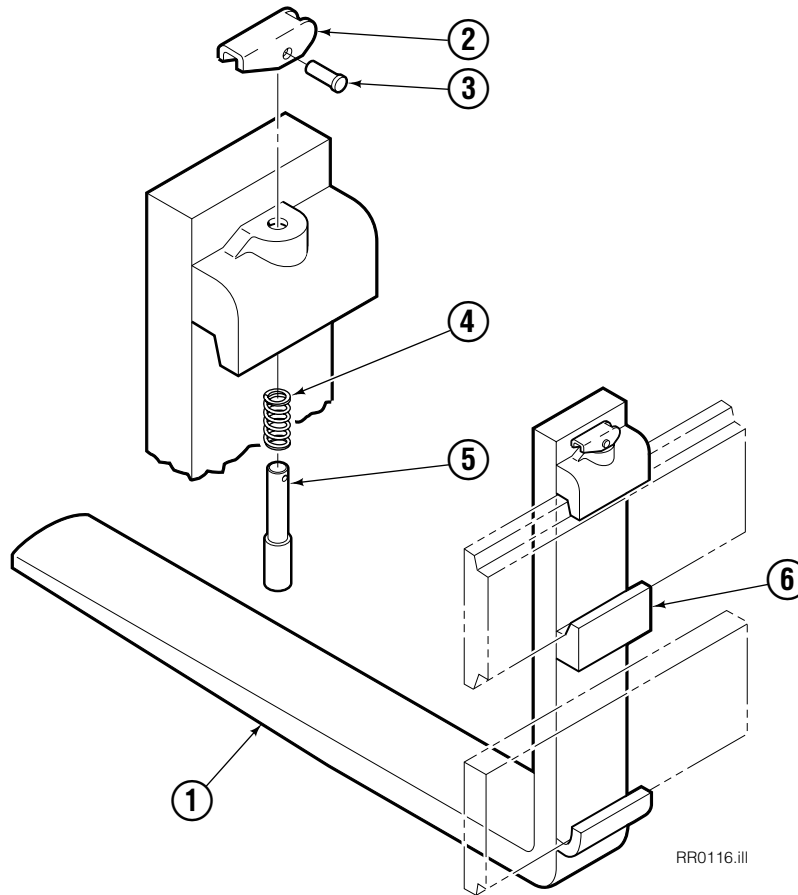

Cascade provides service replacement parts for the listed parts only. Due to cost, if others parts need replacement, the complete drive motor should be replaced.

- See Nameplate under valve for correct part number of Gerotor Set and Flange.
- Compatible with water glycol based hydraulic fluids.

Check Valve

REF	QTY	PART NO.	DESCRIPTION
		670549	Check Valve Assembly
1	2	609453	Fitting, 10
2	2	670552	Spring
3	2	670551	Guide
4	2	7020	Ball
5	2	602580	Fitting, 8
6	2	673989	Spring
7	1	670550	Body
8	1	670553	Spool

Adjustable Forks

55D						
REF	QTY	36" PART NO.	42" PART NO.	48" PART NO.	54" PART NO.	DESCRIPTION
		615329	615330	615331	615332	Fork Assembly
1	1	645606	645607	645608	645609	● Fork
2	1	622897	622897	622897	622897	Handle
3	1	8007	8007	8007	8007	Rivet
4	1	622908	622908	622908	622908	Spring
5	1	622907	622907	622907	622907	Pin
6	1	689279	689279	689279	689279	■ Middle Hook