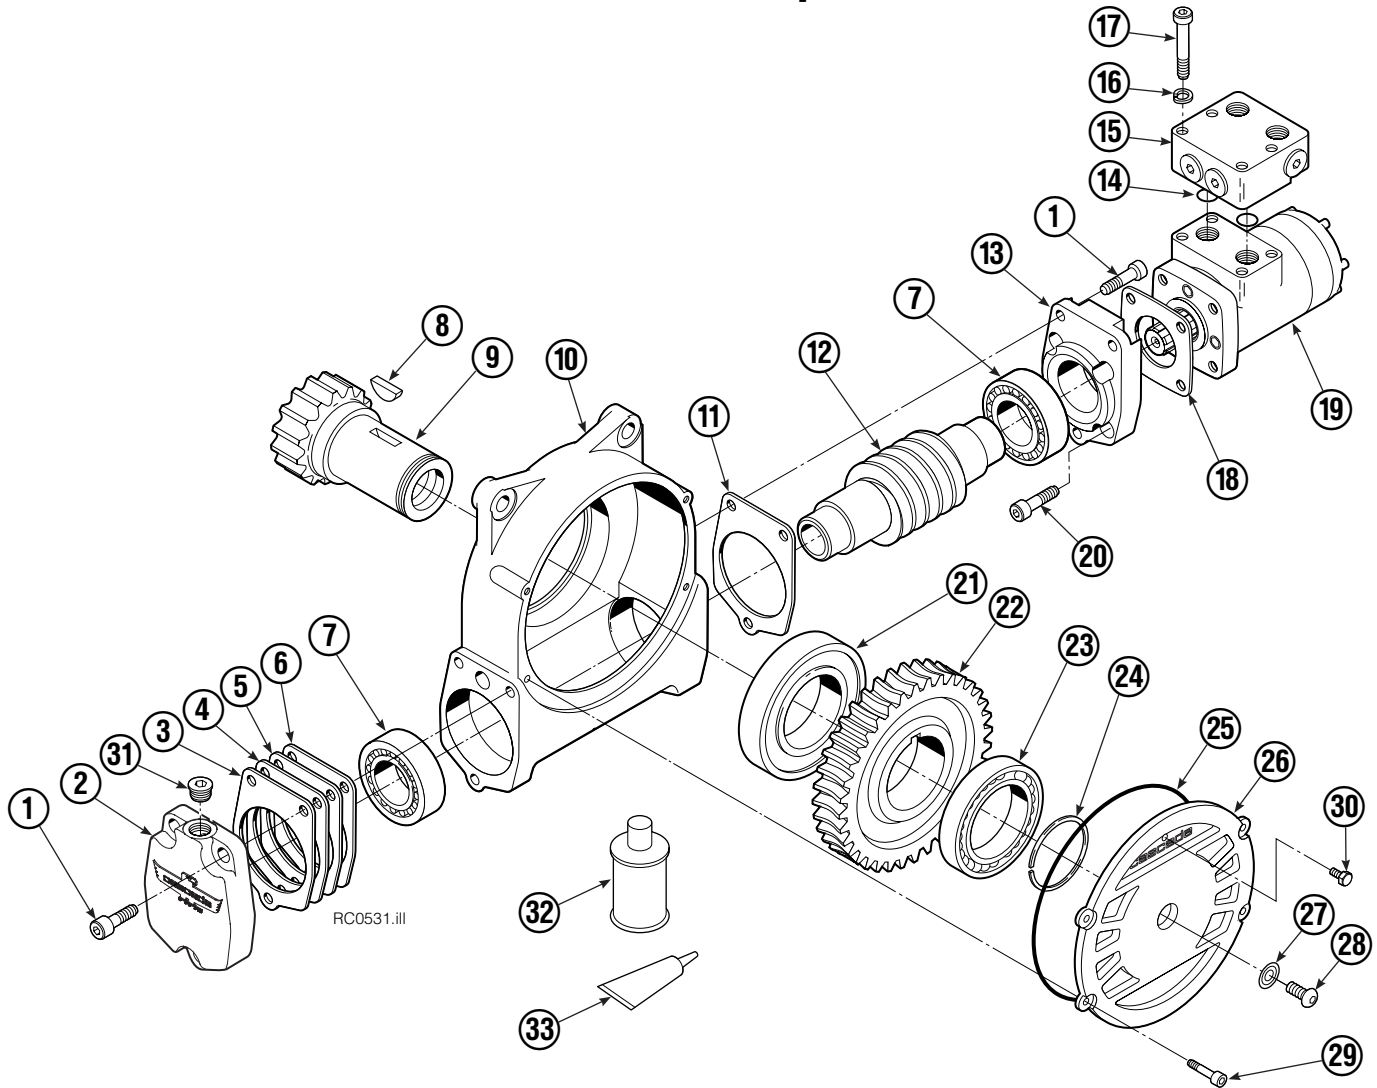

Drive Group

REF	QTY	PART NO.	DESCRIPTION	REF	QTY	PART NO.	DESCRIPTION
		670505	Drive Group with Motor	19	1	206392	Drive Motor ▲
1	6	769570	Capscrew, M12 x 25	20	4	4468	Capscrew, 3/8 NC x .75 GR8
2	1	211774	Cover	21	1	670580	Bearing
3	●	674513	Shim – .005 in. (blue)	22	1	676448	Worm Gear
4	●	670574	Shim – .010 in. (brown)	23	1	670581	Bearing
5	●	671757	Shim – .015 in. (pink)	24	1	7214	Snap Ring
6	●	671758	Shim – .020 in. (yellow)	25	1	643423	Gasket
7	1	670579	Bearing	26	1	215126	Cover
8	1	670582	Key	27	1	603680	Seal
9	1	670506	Pinion	28	1	783608	Capscrew, M12 x 16
10	1	211773	Housing	29	4	200882	Capscrew, M8 x 20
11	1	686465	Gasket	30	1	644010	Relief Fitting
12	1	676447	Worm	31	1	211251	Cap
13	1	670570	Adapter	32	1	656300	Gear Box Lube – 48 oz.
14	2	2705	O-Ring	33	1	668184	Sealant
15	1	670549	Check Valve			670578	Shim Service Kit (items 3-6, 11, 33)
16	4	6444	Lockwasher, 5/16			675637	Shim Service Kit (items 21, 33)
17	4	607059	Capscrew, 5/16 NC			675638	Shim Service Kit (items 3-7)
18	1	670575	Gasket			206394	Motor Kit (items 11,14,18,19,20,33)

● Quantity as required.

▲ See Drive Motor page for parts breakdown.

Reference: Common Parts Group 670564, SK-4690.