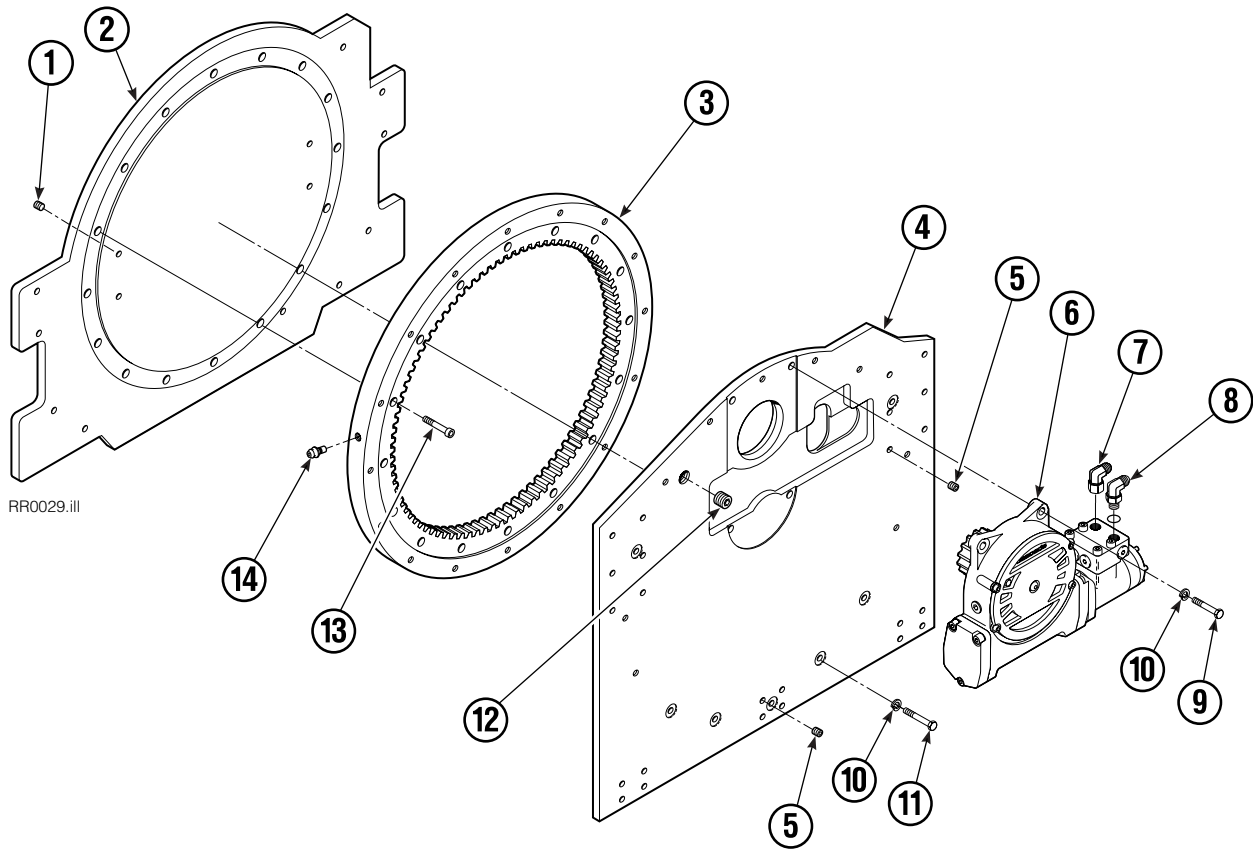

Internet: www.cascorp.com

Safety Decals

REF	QTY	PART NO.	DESCRIPTION
1	1	679150	No Step Decal

Publications

GA0006.eps

PART NO.	DESCRIPTION
672946	Service Manual
672714	Operators Guide
668987	Installation Instructions
679929	Tool Catalog
673964	Literature Index Order Form

Base Unit Group

RR0029.iii

55D			
REF	QTY	PART NO	DESCRIPTION
		681821	Base Unit Group
1	4	631428	Plug
2	1	670496	Faceplate
3	1	672828	Bearing Assembly
4	1	670497	Baseplate
5	8	631385	Plug
6	1	670505	Drive Group ●
7	1	660385	Fitting, 8-8
8	1	601250	Fitting, 8-8
9	4	661742	Capscrew, 1/2 NC x 1.25 GR5
10	20	6290	Lockwasher
11	16	640013	Capscrew, 1/2 NC x 1.75 GR8
12	1	6605	Plug
13	16	669322	Capscrew, 1/2 NC x 1.50 GR8
14	1	7401	Grease Fitting
		672481	Bearing Service Kit