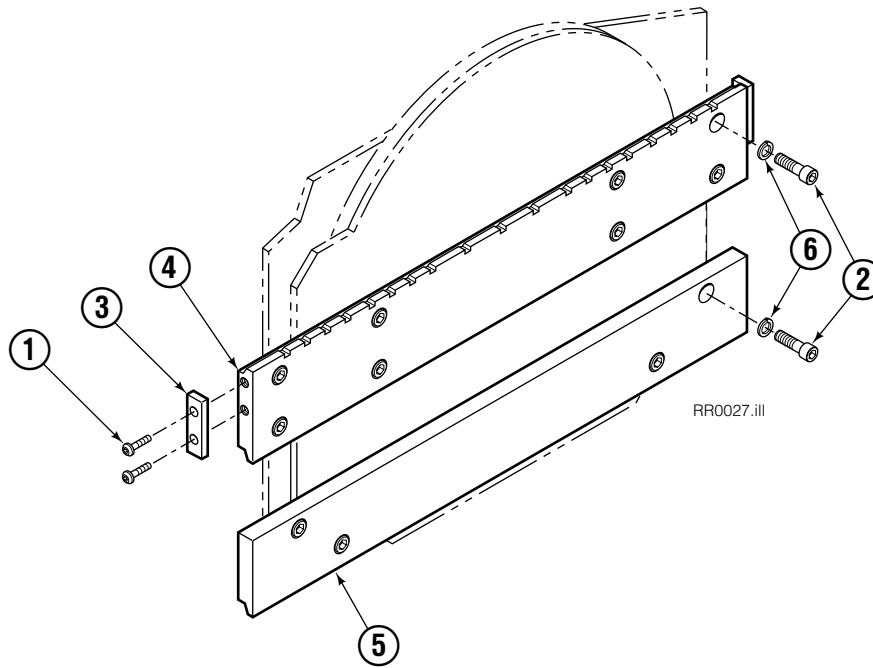

Fork Bar Group

55D			
REF	QTY	PART NO.	DESCRIPTION
		206774	Fork Bar Group
1	4	4880	Capscrew, 1/2 NC x 1.0 GR8
2	12	607102	Capscrew, 3/4 NC x 1.25 GR8
3	2	624394	Keeper
4	1	625495	Upper Bar
5	1	625496	Lower Bar
6	12	6448	Lockwasher, 3/4 ID