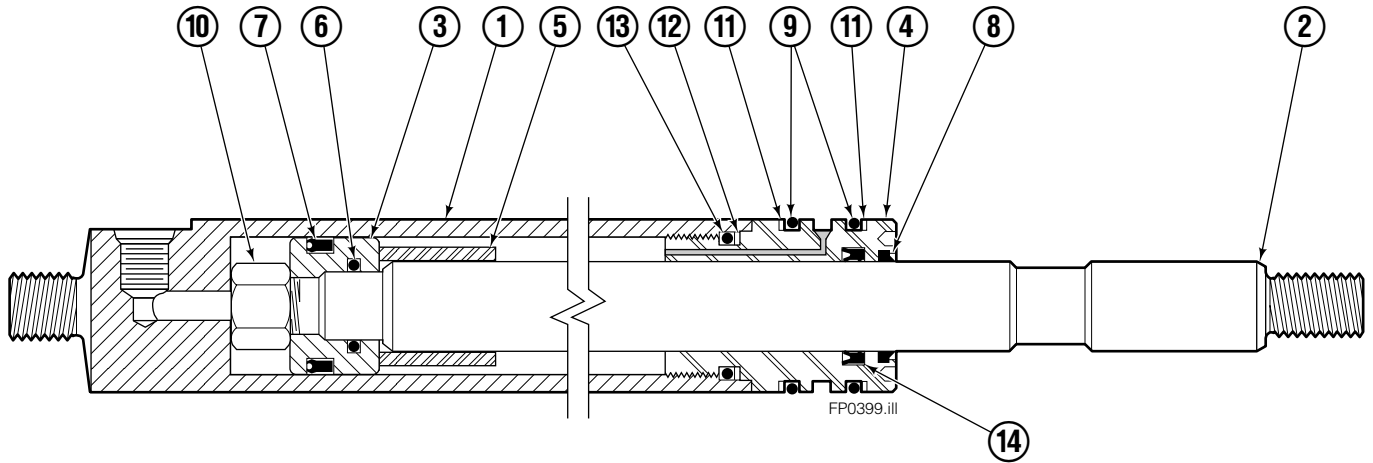

Internet: www.cascorp.com

About This Manual

Introduction

This Manual shows the parts breakdown for the 150H Fork Positioner. Locate the nameplate on the left side of the backrest. If the nameplate is missing all necessary information is stamped into the backrest at the same location. The serial number must be supplied when ordering replacement parts for this product.

Fork Positioner Assembly

Fork Positioner Assembly

150H			
REF	QTY	PART NO.	DESCRIPTION
		6102328	Fork Positioner Assembly
1	1	6100539	Frame
2	2	6102307	Cylinder ◆
3	1	6101808	Center Plate
4	1	6007060	Shim
5	2	6006682	Lug
6	2	6006759	Bushing
7	1	6100197	Fork Carrier – RH
8	1	6100188	Fork Carrier – LH
9	2	604511	Fitting, 6-6
10	2	680030	Lockwasher, M10
11	2	217933	Capscrew, M10 x 45
12	2	200244	Nut
13	1	604510	Plug, 6
14	4	683822	Lockwasher, M12
15	4	202407	Capscrew, M12 x 60
16	4	763025	Nut, M12
17	1	215919	Valve Body
18	4	611288	Fitting, 6-8
19	2	2680	Fitting, 6-6
20	1	611329	Fitting, 6-6
21	1	610892	Fitting, 6-6
22	2	200006	Nut
23	2	6009677	Restrictor Fitting
24	2	768528	Capscrew, M8 x 55
25	2	786881	Nut, M8
26	1	6009745	Tube, 6
27	1	2645	Nut, 6
28	1	6012874	Tube
29	1	6101870	Tube
30	4	3154	Snap Ring
31	2	211223	Sun Valve
32	1	605743	Fitting

◆ See Cylinder page for parts breakdown.

Cylinder

150H

REF	QTY	PART NO.	DESCRIPTION
		6102307	Cylinder Assembly
1	1	6012315	Shell
2	1	6102309	Rod
3	1	6006925	Piston
4	1	6006966	Retainer
5	1	6102310	Spacer
6	1	2708	O-Ring ●
7	1	663728	Piston Seal ●
8	1	636851	Wiper ●
9	2	2784	O-Ring ●
10	1	667623	Nut, .625
11	2	615127	Back Up Ring ●
12	1	615125	Back Up Ring ●
13	1	2721	O-Ring ●
14	1	6010310	Rod Seal ●
		6100214	Service Kit