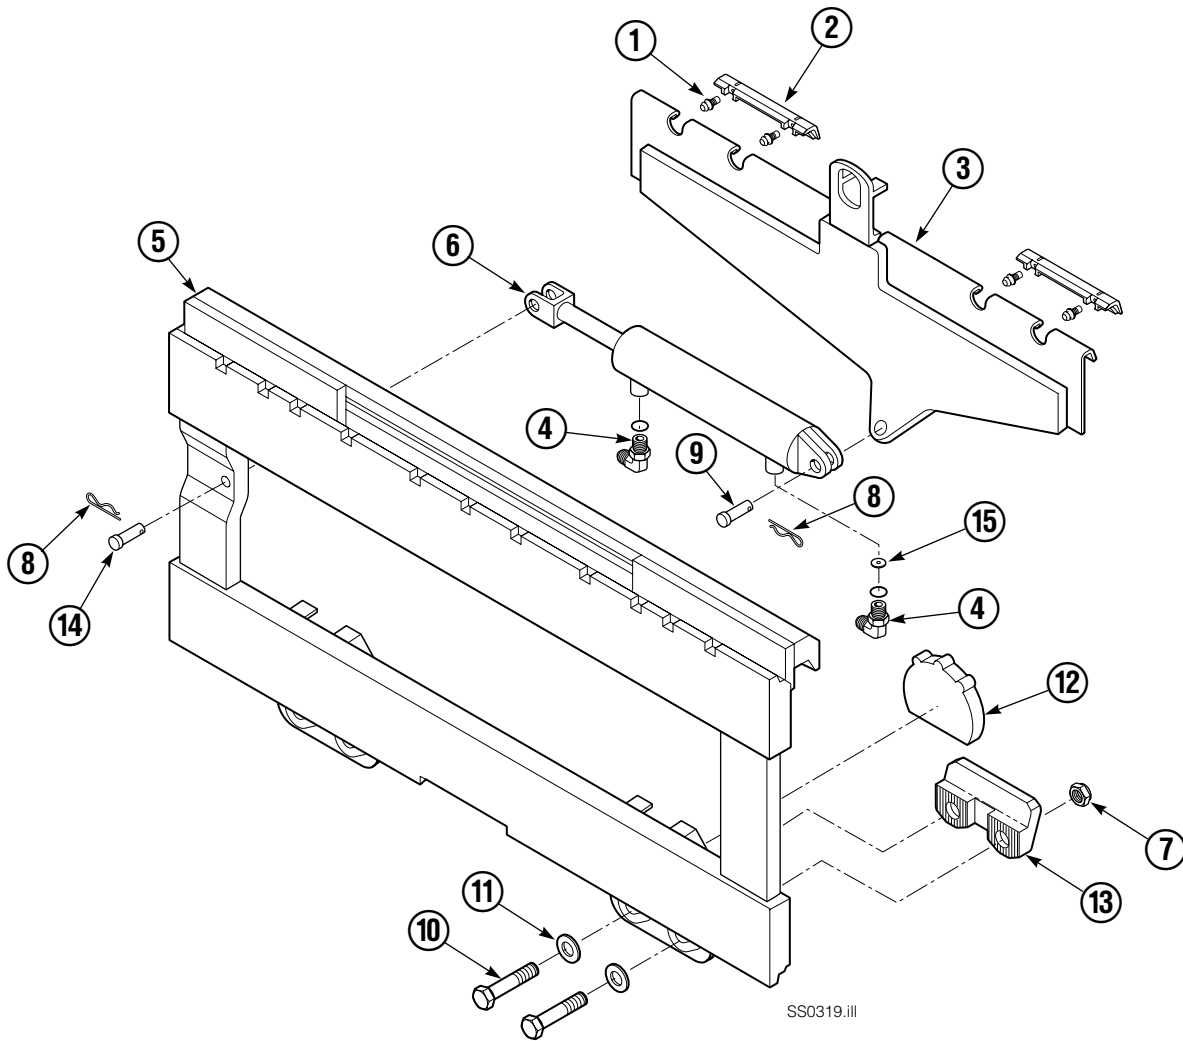

Fork Positioner Assembly

Fork Positioner Assembly

150H			
REF	QTY	PART NO.	DESCRIPTION
		6102328	Fork Positioner Assembly
1	1	6100539	Frame
2	2	6102307	Cylinder ◆
3	1	6101808	Center Plate
4	1	6007060	Shim
5	2	6006682	Lug
6	2	6006759	Bushing
7	1	6100197	Fork Carrier – RH
8	1	6100188	Fork Carrier – LH
9	2	604511	Fitting, 6-6
10	2	680030	Lockwasher, M10
11	2	217933	Capscrew, M10 x 45
12	2	200244	Nut
13	1	604510	Plug, 6
14	4	683822	Lockwasher, M12
15	4	202407	Capscrew, M12 x 60
16	4	763025	Nut, M12
17	1	215919	Valve Body
18	4	611288	Fitting, 6-8
19	2	2680	Fitting, 6-6
20	1	611329	Fitting, 6-6
21	1	610892	Fitting, 6-6
22	2	200006	Nut
23	2	6009677	Restrictor Fitting
24	2	768528	Capscrew, M8 x 55
25	2	786881	Nut, M8
26	1	6009745	Tube, 6
27	1	2645	Nut, 6
28	1	6012874	Tube
29	1	6101870	Tube
30	4	3154	Snap Ring
31	2	211223	Sun Valve
32	1	605743	Fitting

◆ See Cylinder page for parts breakdown.

Cylinder

150H

REF	QTY	PART NO.	DESCRIPTION
		6102307	Cylinder Assembly
1	1	6012315	Shell
2	1	6102309	Rod
3	1	6006925	Piston
4	1	6006966	Retainer
5	1	6102310	Spacer
6	1	2708	O-Ring ●
7	1	663728	Piston Seal ●
8	1	636851	Wiper ●
9	2	2784	O-Ring ●
10	1	667623	Nut, .625
11	2	615127	Back Up Ring ●
12	1	615125	Back Up Ring ●
13	1	2721	O-Ring ●
14	1	6010310	Rod Seal ●
		6100214	Service Kit

● Included in Service Kit 6100214.

Reference: S-21126, S-21132.

Sideshifter Group

150D			
REF	QTY	PART NO.	DESCRIPTION
1	4	7403	Grease Fitting
2	2	672018	Bearing Segment
3	1	686238	Anchor Bracket
4	2	601676	Fitting, 6-6
5	1	686266	Faceplate ■
6	1	686243	Cylinder Assembly ▲
7	4	553857	Nut
8	2	686217	Cotter Pin
9	1	686215	Clevis Pin
10	4	638601	Capscrew, 5/8 NC x 2.00 GR5
11	4	667225	Washer
12	2	676650	Lower Bearing
13	2	678034	Lower Hook
14	1	686214	Clevis Pin
15	1	564226	Washer
		672022	Service Kit – Items 1&2
		675856	Service Kit – Item 12