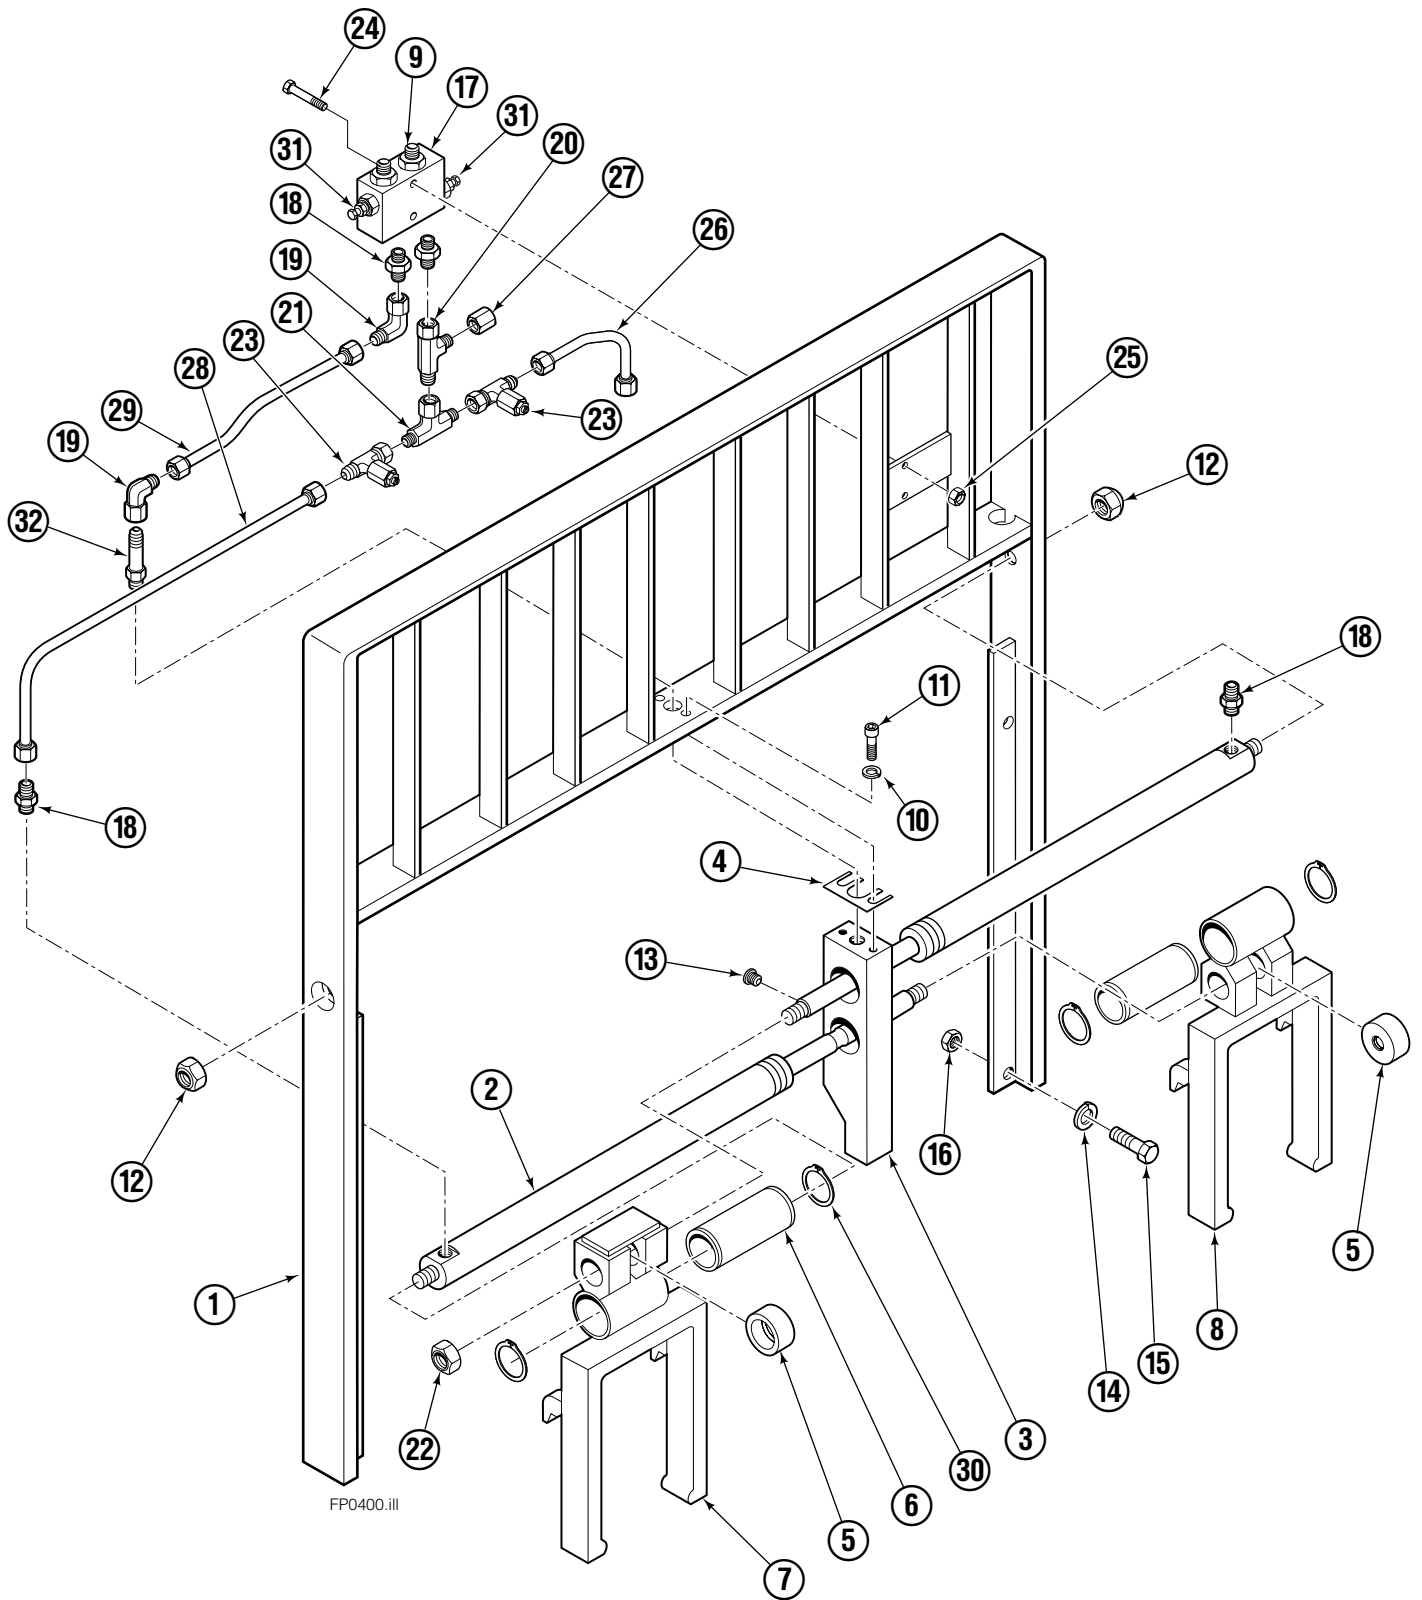

Internet: www.cascorp.com

About This Manual

Introduction

This Manual shows the parts breakdown for the 150H Fork Positioner. Locate the nameplate on the left side of the backrest. If the nameplate is missing all necessary information is stamped into the backrest at the same location. The serial number must be supplied when ordering replacement parts for this product.

Fork Positioner Assembly

Fork Positioner Assembly

150H			
REF	QTY	PART NO.	DESCRIPTION
		6102328	Fork Positioner Assembly
1	1	6100539	Frame
2	2	6102307	Cylinder ◆
3	1	6101808	Center Plate
4	1	6007060	Shim
5	2	6006682	Lug
6	2	6006759	Bushing
7	1	6100197	Fork Carrier – RH
8	1	6100188	Fork Carrier – LH
9	2	604511	Fitting, 6-6
10	2	680030	Lockwasher, M10
11	2	217933	Capscrew, M10 x 45
12	2	200244	Nut
13	1	604510	Plug, 6
14	4	683822	Lockwasher, M12
15	4	202407	Capscrew, M12 x 60
16	4	763025	Nut, M12
17	1	215919	Valve Body
18	4	611288	Fitting, 6-8
19	2	2680	Fitting, 6-6
20	1	611329	Fitting, 6-6
21	1	610892	Fitting, 6-6
22	2	200006	Nut
23	2	6009677	Restrictor Fitting
24	2	768528	Capscrew, M8 x 55
25	2	786881	Nut, M8
26	1	6009745	Tube, 6
27	1	2645	Nut, 6
28	1	6012874	Tube
29	1	6101870	Tube
30	4	3154	Snap Ring
31	2	211223	Sun Valve
32	1	605743	Fitting

◆ See Cylinder page for parts breakdown.

Cylinder

150H

REF	QTY	PART NO.	DESCRIPTION
		6102307	Cylinder Assembly
1	1	6012315	Shell
2	1	6102309	Rod
3	1	6006925	Piston
4	1	6006966	Retainer
5	1	6102310	Spacer
6	1	2708	O-Ring ●
7	1	663728	Piston Seal ●
8	1	636851	Wiper ●
9	2	2784	O-Ring ●
10	1	667623	Nut, .625
11	2	615127	Back Up Ring ●
12	1	615125	Back Up Ring ●
13	1	2721	O-Ring ●
14	1	6010310	Rod Seal ●
		6100214	Service Kit