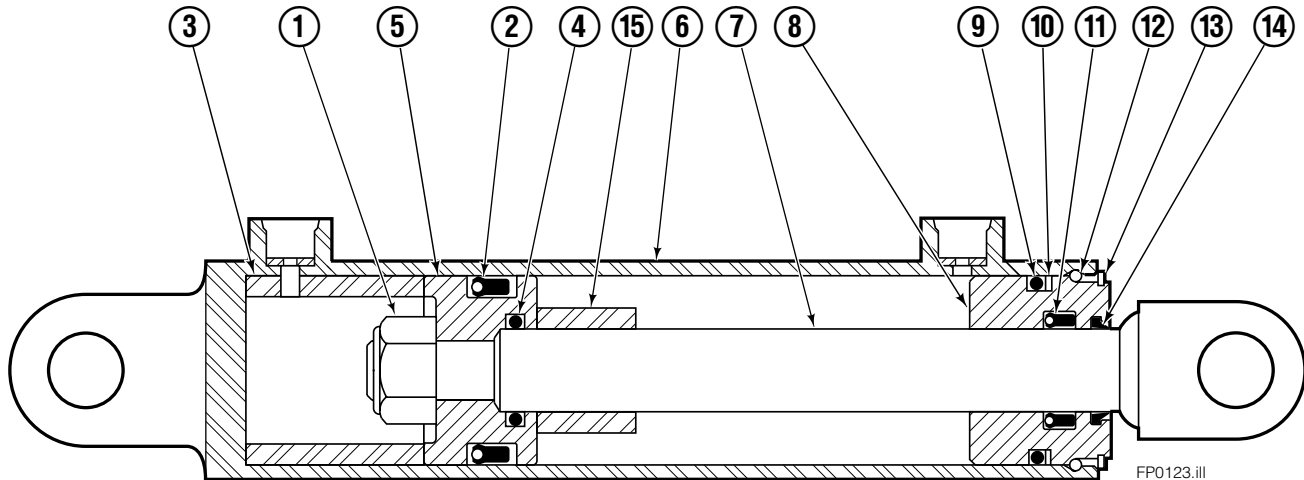

● Included in Service Kit 6100214.

Reference: S-21126, S-21132.

Sideshifter Group

150D			
REF	QTY	PART NO.	DESCRIPTION
1	4	7403	Grease Fitting
2	2	672018	Bearing Segment
3	1	686238	Anchor Bracket
4	2	601676	Fitting, 6-6
5	1	686266	Faceplate ■
6	1	686243	Cylinder Assembly ▲
7	4	553857	Nut
8	2	686217	Cotter Pin
9	1	686215	Clevis Pin
10	4	638601	Capscrew, 5/8 NC x 2.00 GR5
11	4	667225	Washer
12	2	676650	Lower Bearing
13	2	678034	Lower Hook
14	1	686214	Clevis Pin
15	1	564226	Washer
		672022	Service Kit – Items 1&2
		675856	Service Kit – Item 12

■ If the Faceplate needs replacing, your best value is to order the complete Sideshifter Assembly.
 ▲ See Cylinder page for parts breakdown.
 Reference: S-3420, SS Assembly 686265.

Sideshift Cylinder

REF	QTY	PART NO.	DESCRIPTION
		686243	Cylinder Assembly
1	1	561012	Nut
■ 2	1	662457	Seal
3	1	564562	Spacer – Head
■ 4	1	2718	O-Ring
5	1	561427	Piston
6	1	561419	Shell
7	1	561422	Rod
8	1	561428	Retainer
■ 9	1	2791	O-Ring
■ 10	1	615134	Back-up Ring
■ 11	1	662449	Seal
12	1	561429	Retaining Ring
13	1	7215	Snap Ring
■ 14	1	626468	Wiper
15	1	---	Spacer – Rod
		561430	Service Kit