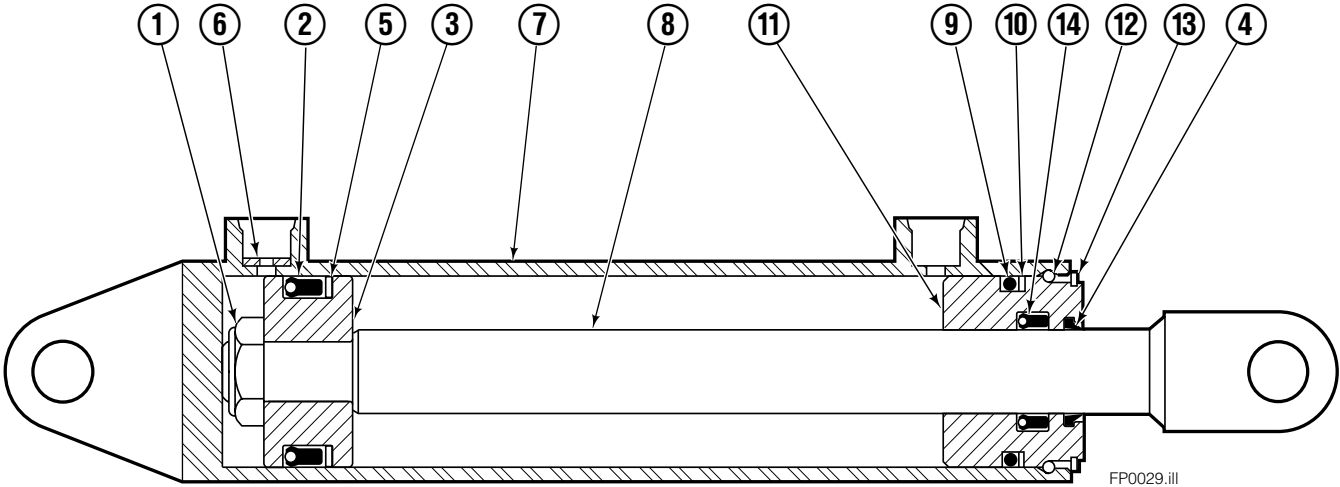

Sideshifter Group

SS0453.ill

120D			
REF	QTY	PART NO.	DESCRIPTION
		224199	Sideshift Assembly
1	4	7403	Grease Fitting
2	2	672018	Bearing Segment
3	1	216362	Anchor Bracket
4	2	601676	Fitting, 6-6
5	1	224200	Faceplate ■
6	1	676649	Cylinder ●
7	4	678990	Nut, M16
8	2	672726	Cotter Pin
9	2	678528	Clevis Pin
10	4	752903	Capscrew, M16 x 45
11	4	667225	Washer
12	2	208350	Lower Bearing
13	2	6004779	Lower Hook
14	2	6024818	Restrictor Washer

■ If the faceplate needs replacing, your best value is to order the complete sideshifter assembly.
 ● See Cylinder page for parts breakdown.
 Reference: S-4810.

Sideshift Cylinder

FP0029.ill

REF	QTY	PART NO.	DESCRIPTION
		676649	Cylinder Assembly
1	1	553717	Nut
2	1	662456	■ Seal
3	1	553527	Piston
4	1	636852	■ Wiper
5	1	649817	■ Back-up Ring
6	1	675550	Washer (orifice .085)
7	1	676776	Shell
8	1	553530	Rod
9	1	2789	■ O-Ring
10	1	615132	■ Back-up Ring
11	1	553528	Retainer
12	1	553688	Retaining Ring
13	1	7211	Snap Ring
14	1	662447	■ Seal
		553866	Service Kit