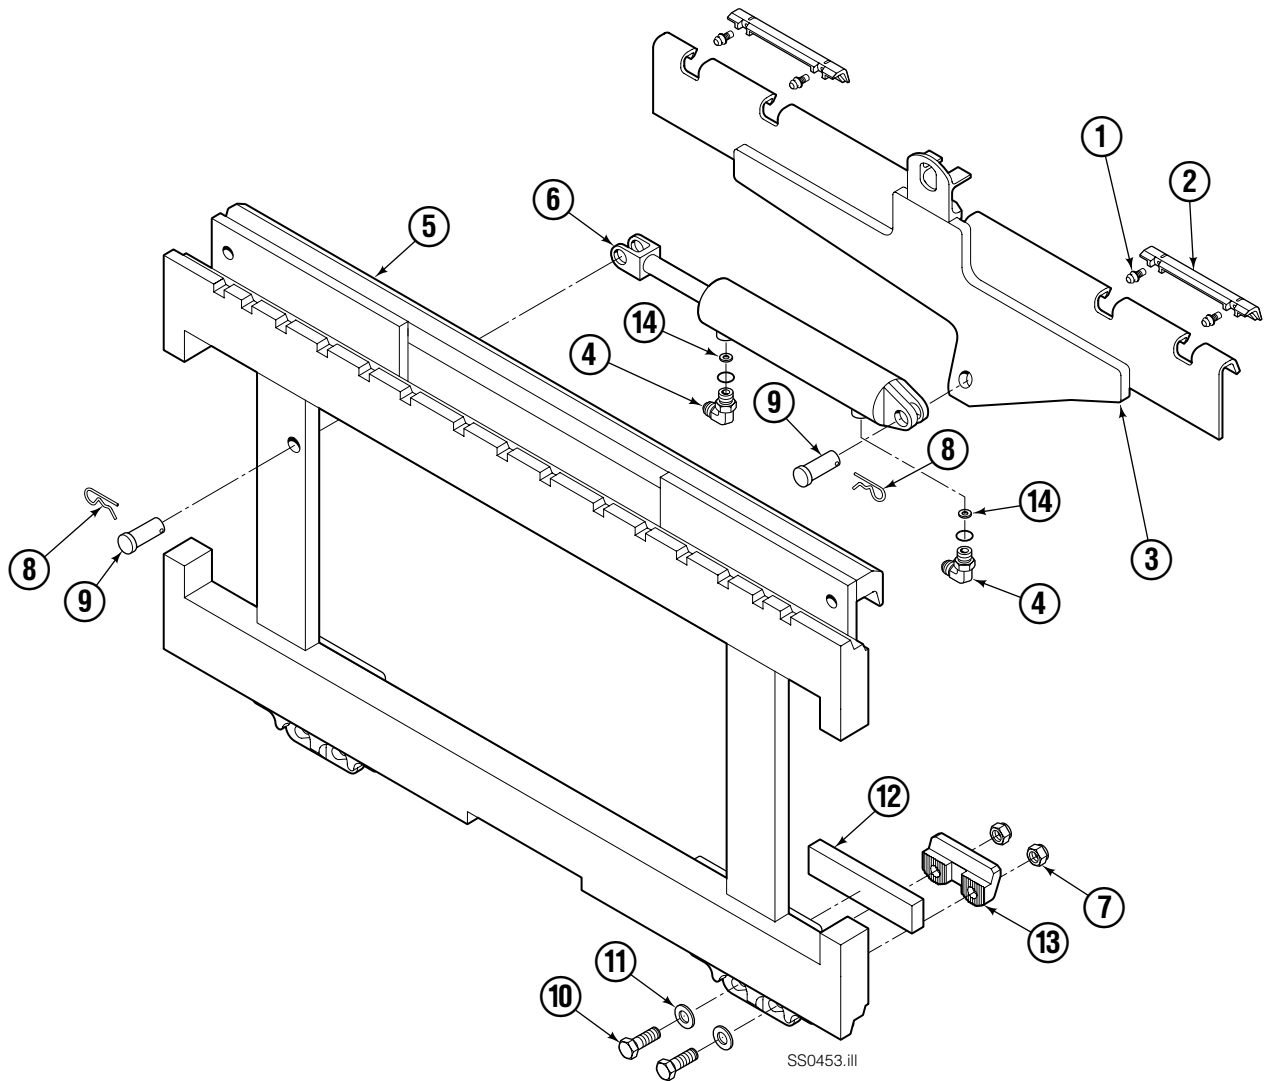

Write: Cascade Corporation, P.O. Box 20187, Portland, OR 97220

Internet: www.cascorp.com

Safety Decals

120D	
PART NO.	DESCRIPTION
679150	'No Step' Decal
221906	'Pinch Point' Decal

Publications

120D	
PART NO.	DESCRIPTION
677487	Service Manual
672715	Operator's Guide
672358	Installation Instructions
680664	'Servicing Cascade Cylinders' – VHS
679929	Tool Catalog
673964	Literature Index Order Form

Sideshifter Group

SS0453.ill

120D			
REF	QTY	PART NO.	DESCRIPTION
		224199	Sideshift Assembly
1	4	7403	Grease Fitting
2	2	672018	Bearing Segment
3	1	216362	Anchor Bracket
4	2	601676	Fitting, 6-6
5	1	224200	Faceplate ■
6	1	676649	Cylinder ●
7	4	678990	Nut, M16
8	2	672726	Cotter Pin
9	2	678528	Clevis Pin
10	4	752903	Capscrew, M16 x 45
11	4	667225	Washer
12	2	208350	Lower Bearing
13	2	6004779	Lower Hook
14	2	6024818	Restrictor Washer

■ If the faceplate needs replacing, your best value is to order the complete sideshifter assembly.
 ● See Cylinder page for parts breakdown.
 Reference: S-4810.

Sideshift Cylinder

FP0029.ill

REF	QTY	PART NO.	DESCRIPTION
		676649	Cylinder Assembly
1	1	553717	Nut
2	1	662456	■ Seal
3	1	553527	Piston
4	1	636852	■ Wiper
5	1	649817	■ Back-up Ring
6	1	675550	Washer (orifice .085)
7	1	676776	Shell
8	1	553530	Rod
9	1	2789	■ O-Ring
10	1	615132	■ Back-up Ring
11	1	553528	Retainer
12	1	553688	Retaining Ring
13	1	7211	Snap Ring
14	1	662447	■ Seal
		553866	Service Kit