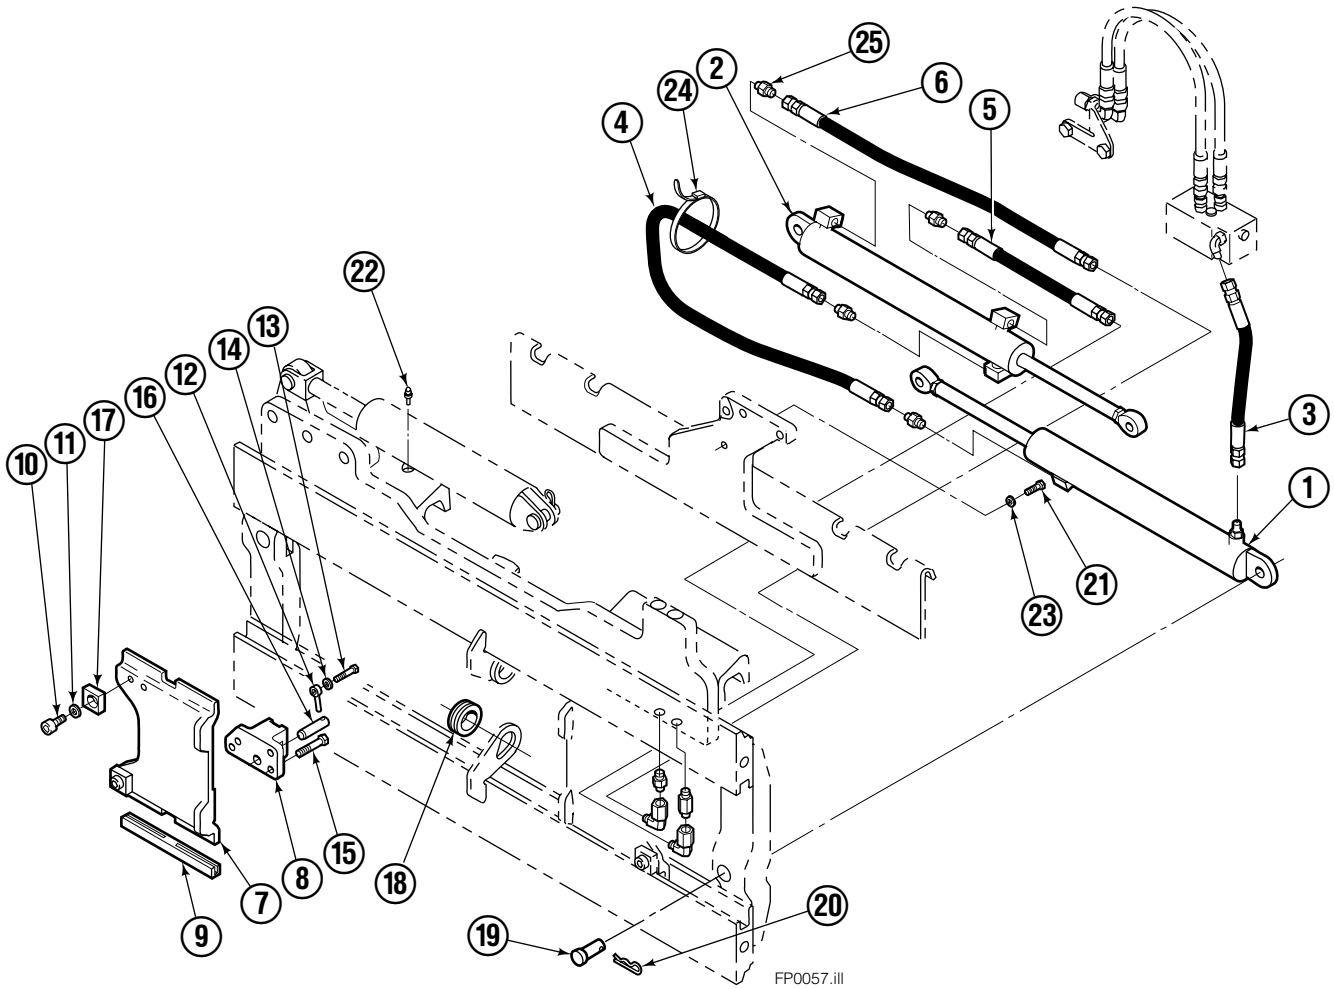

Safety Decals

Mounting Group Non-Sideshifting

120F

REF	QTY	PART NO.	DESCRIPTION	REF	QTY	PART NO.	DESCRIPTION
	●	8483-11	Non-Sideshifting Mounting-61" ■	5	4	752903	Capscrew, M16 x 45-8.8
1	1	6106414	Frame-61" ■	6	4	667225	Washer
2	1	8482-1	Anchor Bracket-61" ■	7	4	678990	Nut
3	2	672018	Upper Bearing	8	2	208350	Lower Bearing
4	2	6004779	Lower Hook				

■ Carriage width.
● Includes items 2 through 8.
Reference: S-28100.

Hydraulic/Fork Group

120F

REF	QTY	PART NO.	DESCRIPTION	REF	QTY	PART NO.	DESCRIPTION
	●	379134	Hydraulic Group-49" ■	13	2	763169	Capscrew, M6 x 20
	□	6103938	Fork Group	14	2	680217	Lockwasher, M6
1	1	209488	◆ Cylinder Assembly L. H. 49" ■	15	8	684594	Capscrew, M10 x 20
2	1	209495	▼ Cylinder Assembly R. H. 49" ■	16	2	209308	Pin
3	1	676086	Hose, 29.20"	17	4	209306	Block
4	1	209523	Hose, 45.31"	18	2	209305	Grommet
5	1	209528	Hose, 15.67"	19	2	661675	Clevis Pin
6	1	209531	Hose, 37.32"	20	2	672726	Hairpin Cotter
7	2	6103658	Fork Carrier	21	1	200788	Capscrew, M10 x 35
8	2	209280	Lug	22	2	7403	Grease Fitting
9	4	209303	Bearing	23	1	681238	Lockwasher, M10
10	4	768838	Capscrew, M16 x 30	24	1	200008	Cable Tie
11	4	678992	Lockwasher, M16	25	5	604511	Fitting, 6-6
12	2	206923	Eyebolt				

REF	QTY	PART NO.	DESCRIPTION
		209488	Cylinder Assembly
1	1	564488	Shell
2	1	564495	Rod
3	1	564451	Retainer
4	1	562056	Piston
5	1	564452	Rod End
6	1	5720	Nut
7	1	564408	■ Rod Wiper
8	1	564406	■ Rod Seal
9	1	562127	■ O-Ring
10	1	563388	■ Back-up Ring
11	1	563278	■ O-Ring
12	1	564141	■ Piston Seal
13	1	678019	Piston Nut
14	1	562942	Retaining Ring
15	1	562951	Snap Ring
16	1	--	Spacer
		564453	Service Kit

■ Includes items 1 through 7.

Backrest

REF	QTY	PART NO.	DESCRIPTION
1	1	6106249	Backrest-61 x 48 in. ■
2	8	684586	Lockwasher
3	8	200173	Capscrew

■ Width by Height.

Reference: S-28095, Common Parts 6103743.