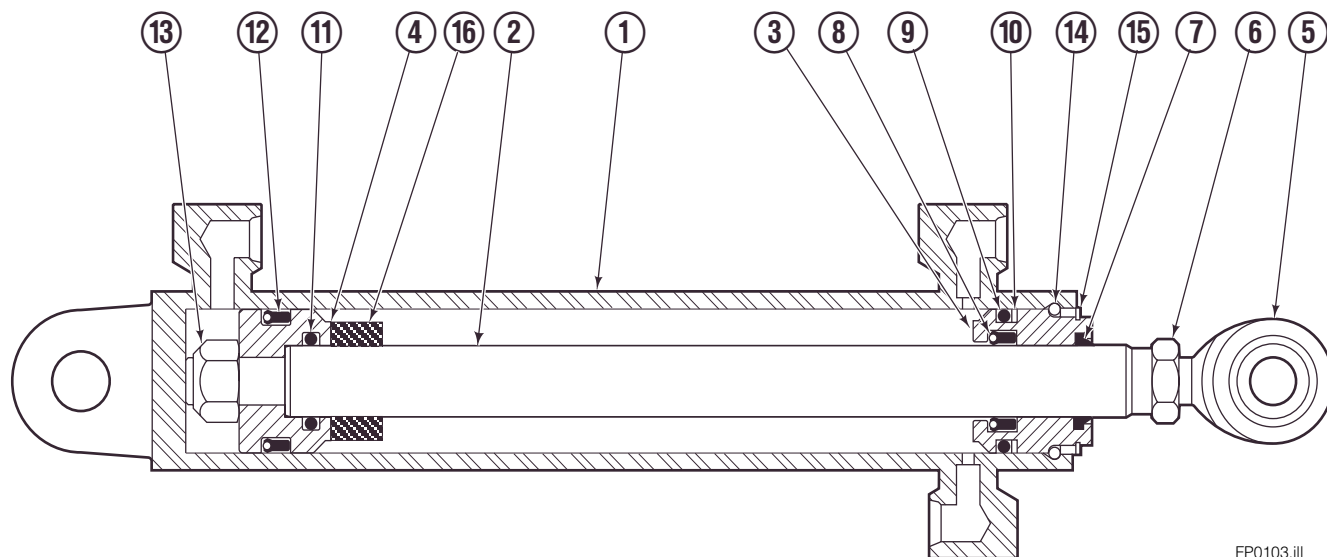

Right Hand Cylinder

FP0103.iii

100F			
REF	QTY	PART NO.	DESCRIPTION
		209495	Cylinder Assembly
1	1	564502	Shell
2	1	564495	Rod
3	1	564451	Retainer
4	1	562056	Piston
5	1	564452	Rod End
6	1	5720	Nut
7	1	564408	■ Rod Wiper
8	1	564406	■ Rod Seal
9	1	562127	■ O-Ring
10	1	563388	■ Back-up Ring
11	1	563278	■ O-Ring
12	1	564141	■ Piston Seal
13	1	678019	Piston Nut
14	1	562942	Retaining Ring
15	1	562951	Snap Ring
16	1	--	Spacer
		564453	Service Kit

■ Included in Service Kit 564453.

Reference: S-6148, S-6142.