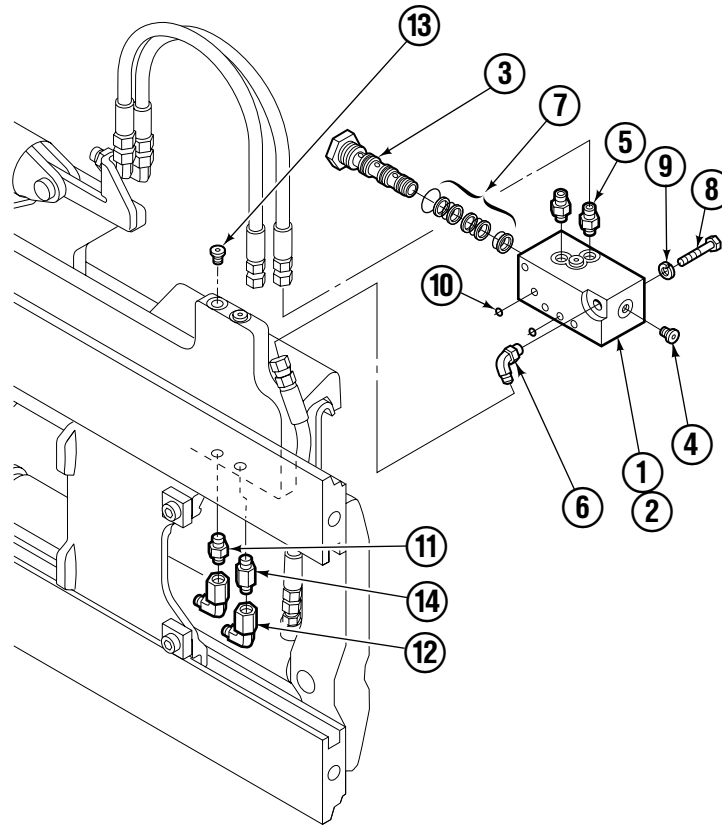

Flow Divider Group

FP0035.iii

120F			
REF	QTY	PART NO.	DESCRIPTION
		209504	Flow Divider Group
1	1	209310	Valve ■
2	1	209311	Valve Body
3	1	201527	Cartridge-Combiner
4	2	663694	Fitting, 3
5	2	604511	Fitting, 6-6
6	1	601676	Fitting, 6-6
7	1	679992	Service Kit
8	3	685105	Capscrew
9	3	678993	Lockwasher
10	2	207300	O-Ring
11	1	604511	Fitting, 6-6
12	2	2680	Fitting, 6-6
13	2	604510	Fitting, 6
14	1	605743	Fitting, 6-6

■ Includes items 1 through 7.