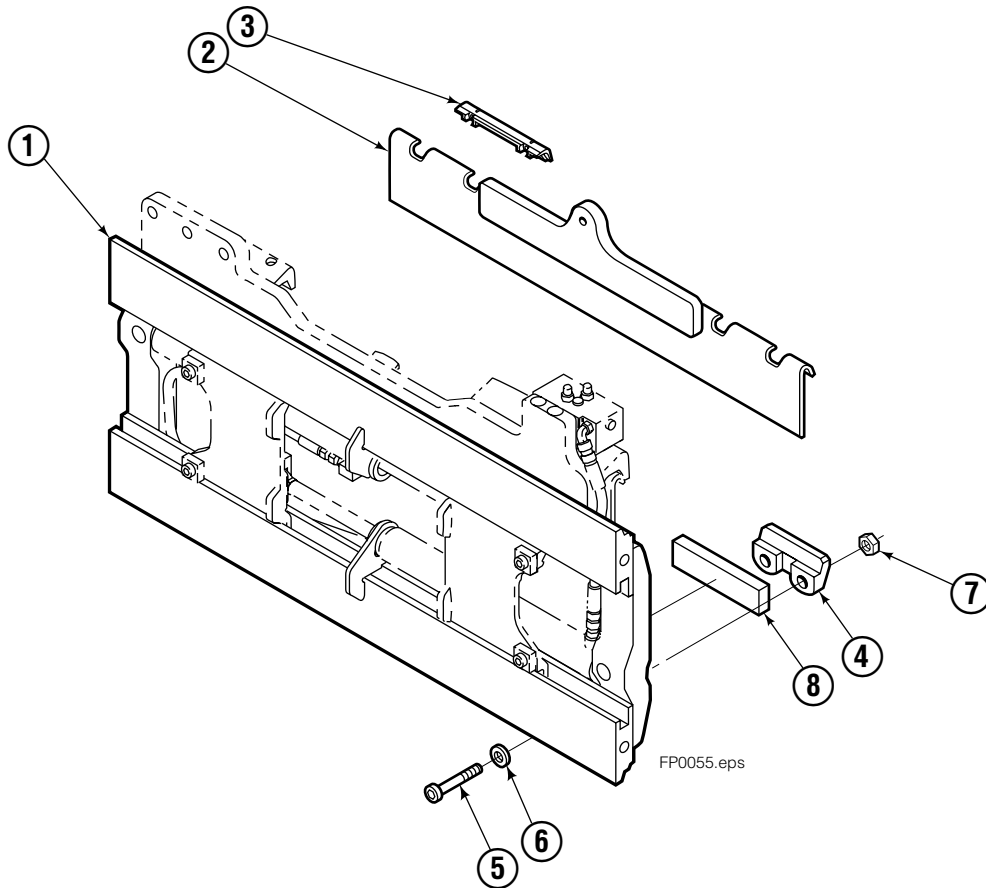

Safety Decals

Mounting Group Non-Sideshifting

120F

REF	QTY	PART NO.	DESCRIPTION	REF	QTY	PART NO.	DESCRIPTION
	●	8483-11	Non-Sideshifting Mounting-61" ■	5	4	752903	Capscrew, M16 x 45-8.8
1	1	6106414	Frame-61" ■	6	4	667225	Washer
2	1	8482-1	Anchor Bracket-61" ■	7	4	678990	Nut
3	2	672018	Upper Bearing	8	2	208350	Lower Bearing
4	2	6004779	Lower Hook				

■ Carriage width.
● Includes items 2 through 8.
Reference: S-28100.

Hydraulic/Fork Group

120F

REF	QTY	PART NO.	DESCRIPTION	REF	QTY	PART NO.	DESCRIPTION
	●	379134	Hydraulic Group-49" ■	13	2	763169	Capscrew, M6 x 20
	□	6103938	Fork Group	14	2	680217	Lockwasher, M6
1	1	209488	◆ Cylinder Assembly L. H. 49" ■	15	8	684594	Capscrew, M10 x 20
2	1	209495	▼ Cylinder Assembly R. H. 49" ■	16	2	209308	Pin
3	1	676086	Hose, 29.20"	17	4	209306	Block
4	1	209523	Hose, 45.31"	18	2	209305	Grommet
5	1	209528	Hose, 15.67"	19	2	661675	Clevis Pin
6	1	209531	Hose, 37.32"	20	2	672726	Hairpin Cotter
7	2	6103658	Fork Carrier	21	1	200788	Capscrew, M10 x 35
8	2	209280	Lug	22	2	7403	Grease Fitting
9	4	209303	Bearing	23	1	681238	Lockwasher, M10
10	4	768838	Capscrew, M16 x 30	24	1	200008	Cable Tie
11	4	678992	Lockwasher, M16	25	5	604511	Fitting, 6-6
12	2	206923	Eyebolt				