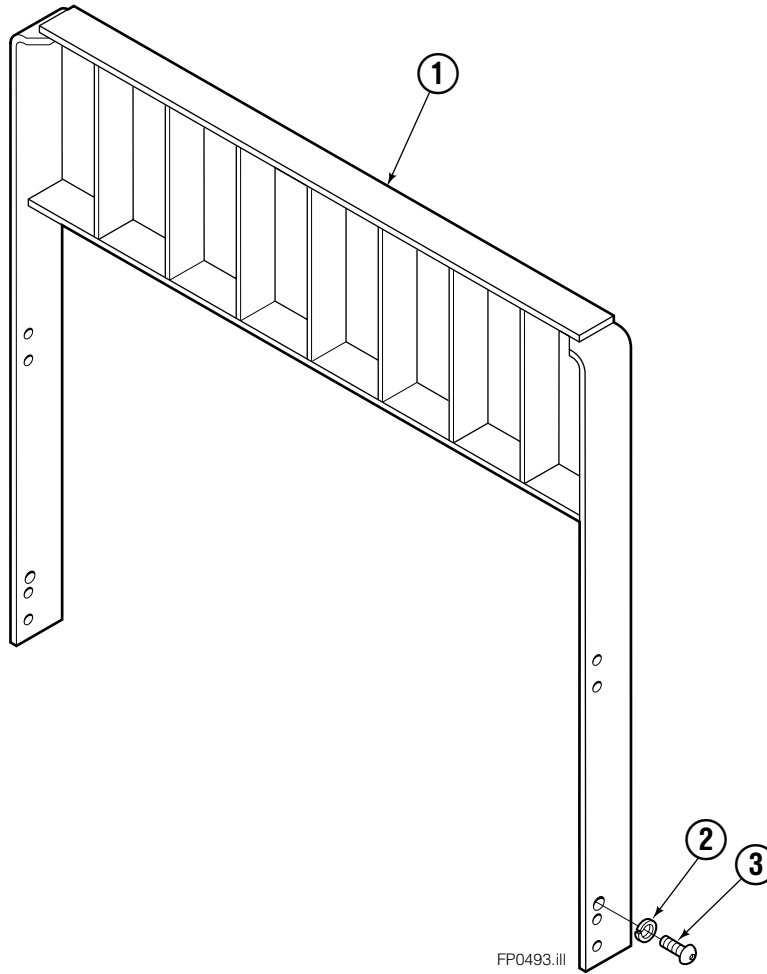

■ Includes items 1 through 7.

Backrest

REF	QTY	PART NO.	DESCRIPTION
1	1	6106249	Backrest-61 x 48 in. ■
2	8	684586	Lockwasher
3	8	200173	Capscrew

■ Width by Height.

Reference: S-28095, Common Parts 6103743.