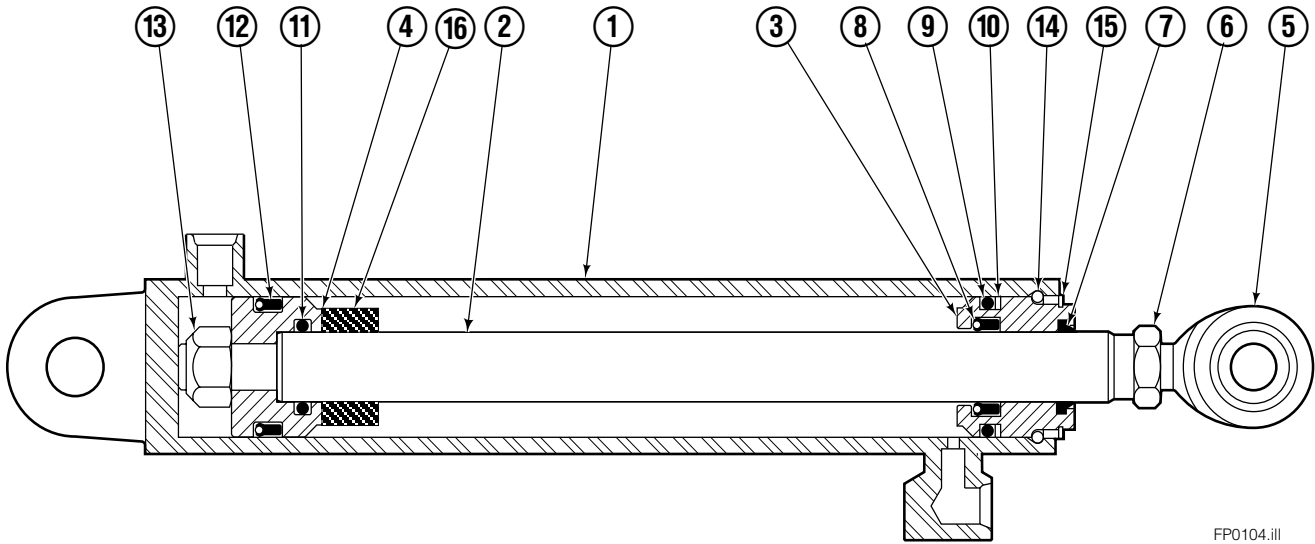

Left Hand Cylinder

FP0104.ill

100F

REF	QTY	PART NO.	DESCRIPTION
		209488	Cylinder Assembly
1	1	564488	Shell
2	1	564495	Rod
3	1	564451	Retainer
4	1	562056	Piston
5	1	564452	Rod End
6	1	5720	Nut
7	1	564408	■ Rod Wiper
8	1	564406	■ Rod Seal
9	1	562127	■ O-Ring
10	1	563388	■ Back-up Ring
11	1	563278	■ O-Ring
12	1	564141	■ Piston Seal
13	1	678019	Piston Nut
14	1	562942	Retaining Ring
15	1	562951	Snap Ring
16	1	--	Spacer
		564453	Service Kit

● Included in Service Kit 564453.

Reference: S-6147, S-6142.