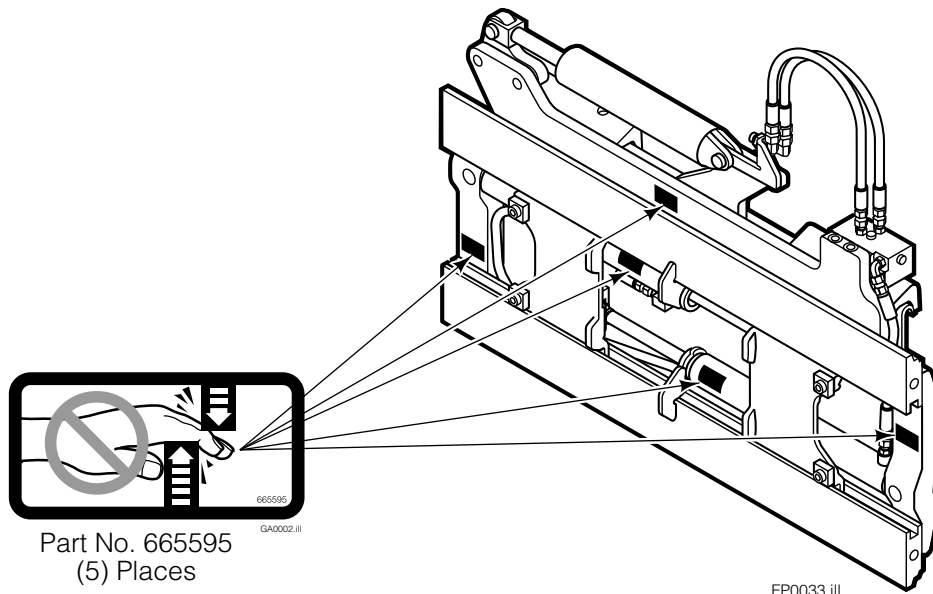

Safety Decals

Mounting Group Non-Sideshifting

120F

REF	QTY	PART NO.	DESCRIPTION	REF	QTY	PART NO.	DESCRIPTION
	●	8483-11	Non-Sideshifting Mounting-61" ■	5	4	752903	Capscrew, M16 x 45-8.8
1	1	6106414	Frame-61" ■	6	4	667225	Washer
2	1	8482-1	Anchor Bracket-61" ■	7	4	678990	Nut
3	2	672018	Upper Bearing	8	2	208350	Lower Bearing
4	2	6004779	Lower Hook				

■ Carriage width.
● Includes items 2 through 8.
Reference: S-28100.

Hydraulic/Fork Group

120F

REF	QTY	PART NO.	DESCRIPTION	REF	QTY	PART NO.	DESCRIPTION
	●	379134	Hydraulic Group-49" ■	13	2	763169	Capscrew, M6 x 20
	□	6103938	Fork Group	14	2	680217	Lockwasher, M6
1	1	209488	◆ Cylinder Assembly L. H. 49" ■	15	8	684594	Capscrew, M10 x 20
2	1	209495	▼ Cylinder Assembly R. H. 49" ■	16	2	209308	Pin
3	1	676086	Hose, 29.20"	17	4	209306	Block
4	1	209523	Hose, 45.31"	18	2	209305	Grommet
5	1	209528	Hose, 15.67"	19	2	661675	Clevis Pin
6	1	209531	Hose, 37.32"	20	2	672726	Hairpin Cotter
7	2	6103658	Fork Carrier	21	1	200788	Capscrew, M10 x 35
8	2	209280	Lug	22	2	7403	Grease Fitting
9	4	209303	Bearing	23	1	681238	Lockwasher, M10
10	4	768838	Capscrew, M16 x 30	24	1	200008	Cable Tie
11	4	678992	Lockwasher, M16	25	5	604511	Fitting, 6-6
12	2	206923	Eyebolt				