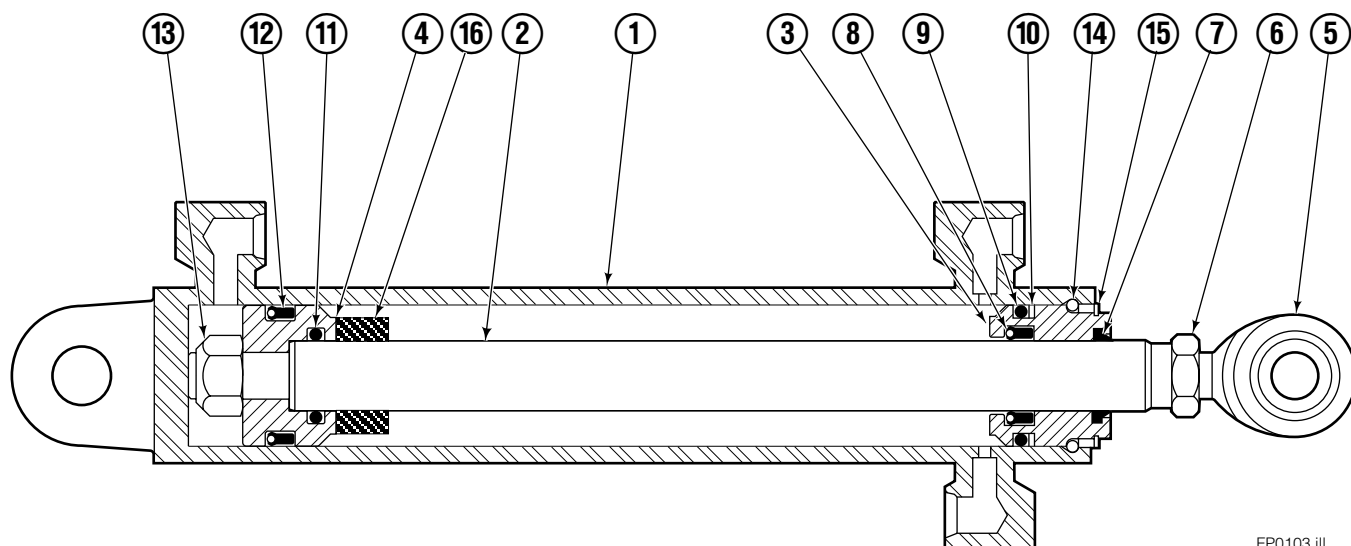

Right Hand Cylinder

FP0103.iii

100F			
REF	QTY	PART NO.	DESCRIPTION
		392778	Cylinder Assembly
1	1	584048	Shell
2	1	584047	Rod
3	1	564451	Retainer
4	1	562056	Piston
5	1	564452	Rod End
6	1	5720	Nut
7	1	564408	■ Rod Wiper
8	1	564406	■ Rod Seal
9	1	562127	■ O-Ring
10	1	563388	■ Back-up Ring
11	1	563278	■ O-Ring
12	1	564141	■ Piston Seal
13	1	678019	Piston Nut
14	1	562942	Retaining Ring
15	1	562951	Snap Ring
16	1	565183	Spacer
		564453	Service Kit

■ Included in Service Kit 564453.

Reference: S-6148, S-6142.