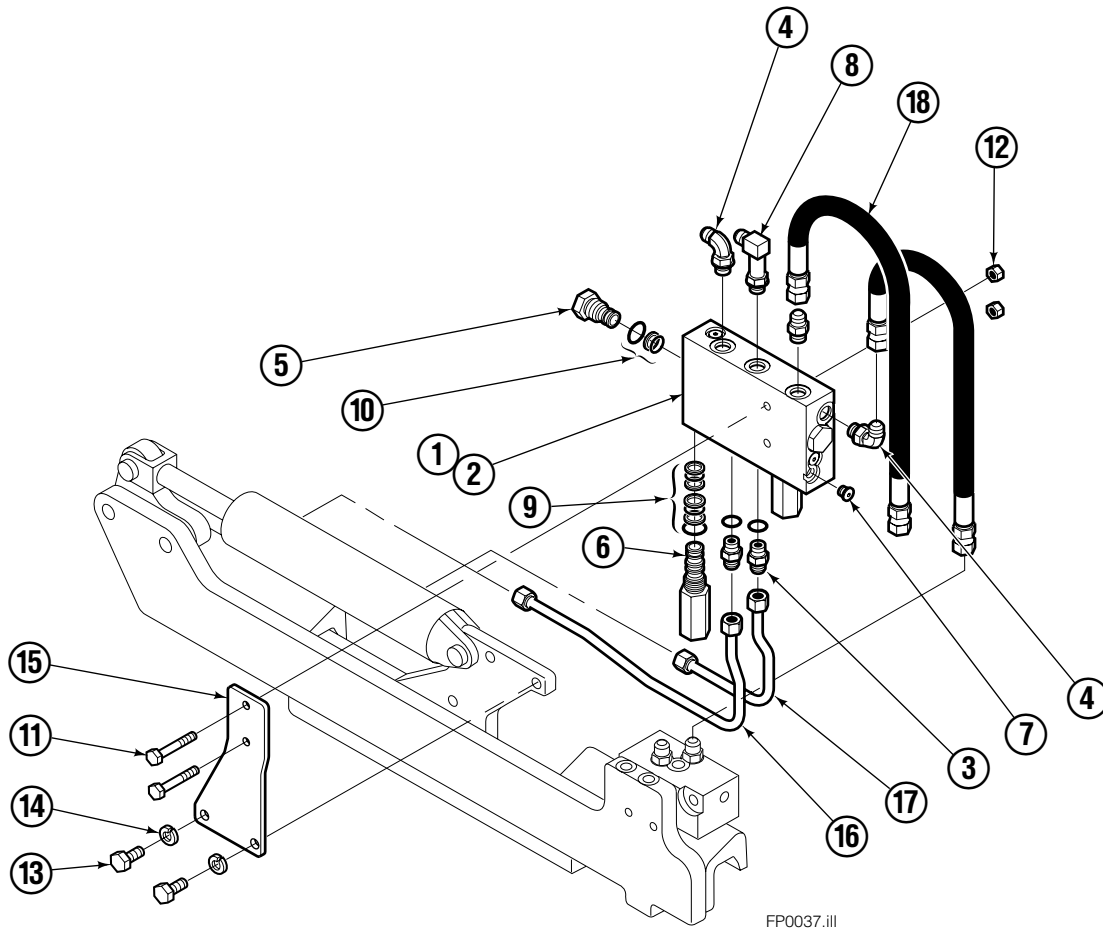

Safety Decals

Part No. 665595
(5) Places

Mounting Group Sideshifting

Reference:
BC-106
SK-6042
2S-4096
S-8485

120F

REF	QTY	PART NO.	DESCRIPTION	REF	QTY	PART NO.	DESCRIPTION
	●	8485-12	Sideshifting Mounting-72" ■	9	2	6004779	Lower Hook
1	1	6109216	Frame-72" ■	10	4	752903	Capscrew, M16x45
2	1	8484-2	Anchor Bracket-72" ■	11	4	667225	Washer
3	2	601676	Fitting, 6-6	12	4	678990	Nut, M16
4	2	209542	Key	13	1	209309	Lug
5	2	678528	Clevis Pin	14	2	208350	Lower Bearing
6	2	672726	Hairpin Cotter	15	2	672018	Upper Bearing
7	1	676649	Cylinder Assembly ◆	16	3	752907	Capscrew, M20x50 Lg-8.8
8	1	675550	Washer (orifice .085)				

■ Included in Service Kit 564453.

Reference: S-6148, S-6142.

Flow Divider Group

FP0035.iii

100F			
REF	QTY	PART NO.	DESCRIPTION
		209504	Flow Divider Group
1	1	209310	Valve ■
2	1	209311	Valve Body
3	1	201527	Cartridge-Combiner
4	2	663694	Fitting, 3
5	2	604511	Fitting, 6-6
6	1	601676	Fitting, 6-6
7	1	679992	Service Kit
8	3	685105	Capscrew
9	3	678993	Lockwasher
10	2	207300	O-Ring
11	1	604511	Fitting, 6-6
12	2	2680	Fitting, 6-6
13	2	604510	Fitting, 6
14	1	605743	Fitting, 6-6

■ Includes items 1 through 7.

Sequence Valve Group

FP0037.iii

100F			
REF	QTY	PART NO.	DESCRIPTION
		209539	Sequence Valve Group
1	1	207305	Sequence Valve ■
2	1	207306	Valve Body
3	3	604511	Fitting, 6-6
4	2	601676	Fitting, 6-6
5	2	205134	Cartridge-Check Valve
6	2	686503	Cartridge-Sequence Valve
7	5	663694	Fitting, 3
8	1	207304	Fitting, 6-6
9	2	679991	Service Kit
10	2	682170	Service Kit
11	2	768528	Capscrew, M8x1,25x55-8.8
12	2	786881	Lock Nut
13	2	681370	Capscrew, M10x1,5x20-8.8
14	2	681238	Lockwasher, M10
15	1	207308	Bracket
16	1	209540	Tube
17	1	209541	Tube
18	2	686472	Hose