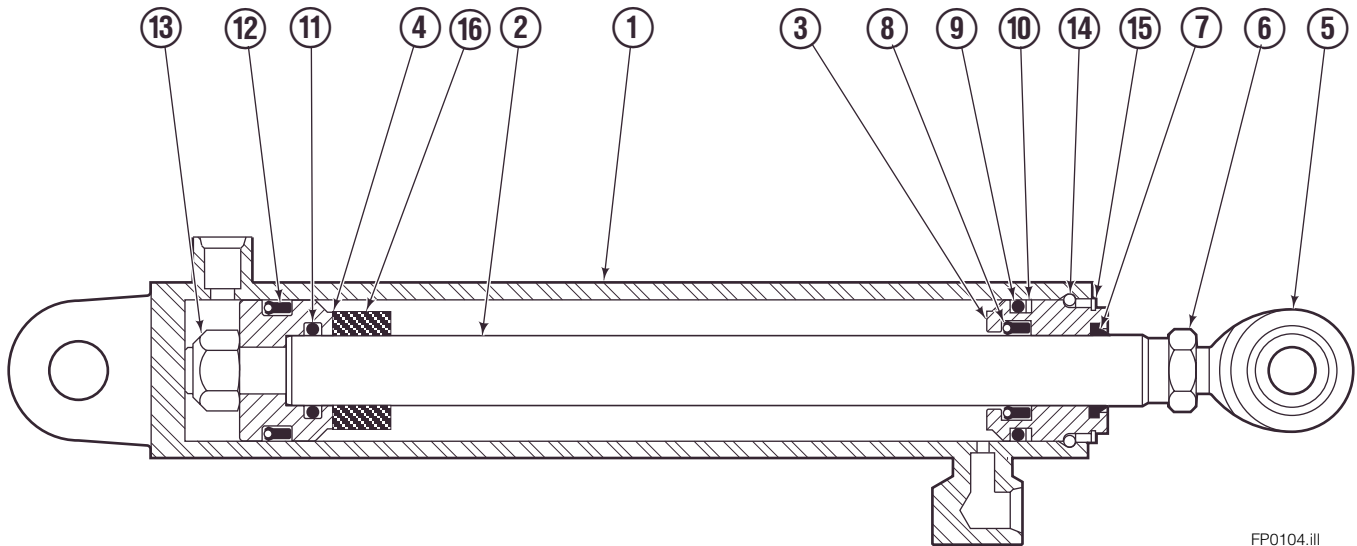

Left Hand Cylinder

FP0104.ill

100F			
REF	QTY	PART NO.	DESCRIPTION
		392777	Cylinder Assembly
1	1	584046	Shell
2	1	584047	Rod
3	1	564451	Retainer
4	1	562056	Piston
5	1	564452	Rod End
6	1	5720	Nut
7	1	564408	■ Rod Wiper
8	1	564406	■ Rod Seal
9	1	562127	■ O-Ring
10	1	563388	■ Back-up Ring
11	1	563278	■ O-Ring
12	1	564141	■ Piston Seal
13	1	678019	Piston Nut
14	1	562942	Retaining Ring
15	1	562951	Snap Ring
16	1	565183	Spacer
		564453	Service Kit

■ Included in Service Kit 564453.

Reference: S-6147, S-6142.