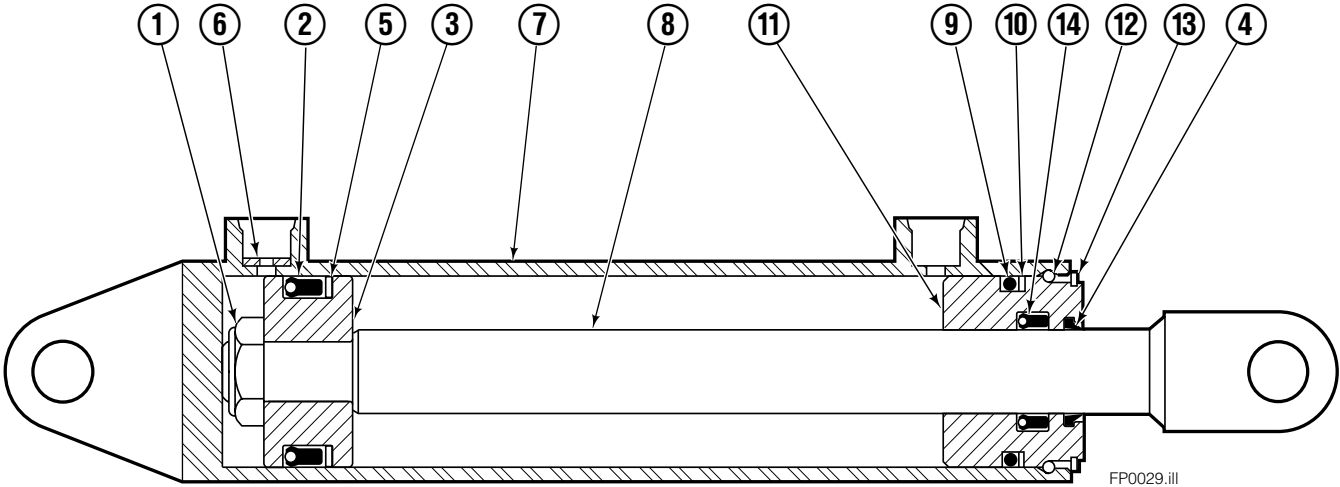

Safety Decals

Part No. 665595
(5) Places

Mounting Group Sideshifting

Reference:
BC-106
SK-6042
2S-4096
S-8485

120F

REF	QTY	PART NO.	DESCRIPTION	REF	QTY	PART NO.	DESCRIPTION
	●	8485-12	Sideshifting Mounting-72" ■	9	2	6004779	Lower Hook
1	1	6109216	Frame-72" ■	10	4	752903	Capscrew, M16x45
2	1	8484-2	Anchor Bracket-72" ■	11	4	667225	Washer
3	2	601676	Fitting, 6-6	12	4	678990	Nut, M16
4	2	209542	Key	13	1	209309	Lug
5	2	678528	Clevis Pin	14	2	208350	Lower Bearing
6	2	672726	Hairpin Cotter	15	2	672018	Upper Bearing
7	1	676649	Cylinder Assembly ◆	16	3	752907	Capscrew, M20x50 Lg-8.8
8	1	675550	Washer (orifice .085)				

- Carriage width.
- Includes items 2 through 16.
- ◆ See Cylinder page for parts breakdown.

Sideshift Cylinder

FP0029.ill

REF	QTY	PART NO.	DESCRIPTION
		676649	Cylinder Assembly
1	1	553717	Nut
2	1	662456	■ Seal
3	1	553527	Piston
4	1	636852	■ Wiper
5	1	649817	■ Back-up Ring
6	1	675550	Washer (orifice .085)
7	1	676776	Shell
8	1	553530	Rod
9	1	2789	■ O-Ring
10	1	615132	■ Back-up Ring
11	1	553528	Retainer
12	1	553688	Retaining Ring
13	1	7211	Snap Ring
14	1	662447	■ Seal
		553866	Service Kit