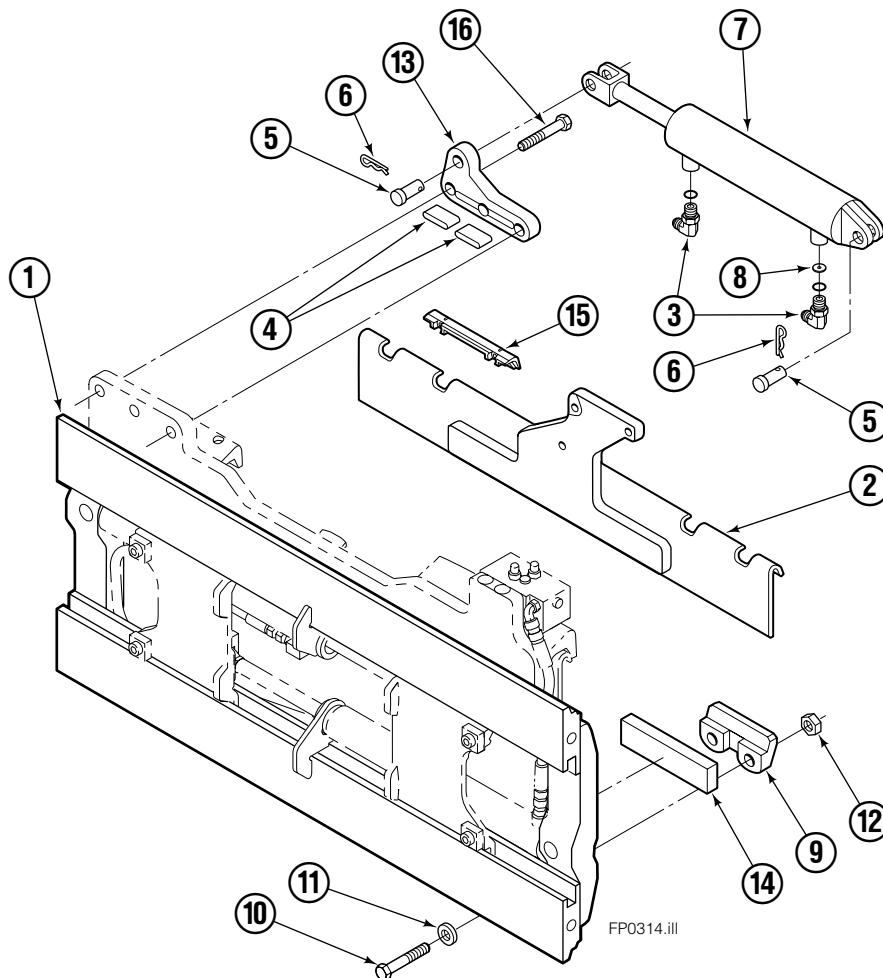

Safety Decals

Part No. 665595
(5) Places

Mounting Group Sideshifting

Reference:
BC-106
SK-6042
2S-4096
S-8485

120F

REF	QTY	PART NO.	DESCRIPTION	REF	QTY	PART NO.	DESCRIPTION
	●	8485-12	Sideshifting Mounting-72" ■	9	2	6004779	Lower Hook
1	1	6109216	Frame-72" ■	10	4	752903	Capscrew, M16x45
2	1	8484-2	Anchor Bracket-72" ■	11	4	667225	Washer
3	2	601676	Fitting, 6-6	12	4	678990	Nut, M16
4	2	209542	Key	13	1	209309	Lug
5	2	678528	Clevis Pin	14	2	208350	Lower Bearing
6	2	672726	Hairpin Cotter	15	2	672018	Upper Bearing
7	1	676649	Cylinder Assembly ◆	16	3	752907	Capscrew, M20x50 Lg-8.8
8	1	675550	Washer (orifice .085)				

- Carriage width.
- Includes items 2 through 16.
- ◆ See Cylinder page for parts breakdown.

Sideshift Cylinder

FP0029.ill

REF	QTY	PART NO.	DESCRIPTION
		676649	Cylinder Assembly
1	1	553717	Nut
2	1	662456	■ Seal
3	1	553527	Piston
4	1	636852	■ Wiper
5	1	649817	■ Back-up Ring
6	1	675550	Washer (orifice .085)
7	1	676776	Shell
8	1	553530	Rod
9	1	2789	■ O-Ring
10	1	615132	■ Back-up Ring
11	1	553528	Retainer
12	1	553688	Retaining Ring
13	1	7211	Snap Ring
14	1	662447	■ Seal
		553866	Service Kit

■ Included in Service Kit 553866.

Hydraulic/Fork Group

Reference:
BC-106
SK-6042

120F							
REF	QTY	PART NO.	DESCRIPTION	REF	QTY	PART NO.	DESCRIPTION
		392357	Hydraulic Group ●	13	2	763169	Capscrew, M6 x 20
		6108661	Fork Group □	14	2	680217	Lockwasher
1	1	392777	Cylinder Assembly L. H. ◆	15	8	684594	Capscrew, M10 x 20
2	1	392778	Cylinder Assembly R. H. ▼	16	2	209308	Pin
3	1	202115	Hose, 30.00"	17	4	209306	Block
4	1	202406	Hose, 62.75"	18	2	209305	Grommet
5	1	201256	Hose, 21.00"	19	2	661675	Clevis Pin
6	1	675057	Hose, 43.50"	20	2	672726	Hairpin Cotter
7	2	6108659	Fork Carrier	21	1	200788	Capscrew, M10 x 35
8	2	209280	Lug	22	2	7403	Grease Fitting
9	4	209303	Bearing	23	1	681238	Lockwasher
10	4	768838	Capscrew, M16 x 30	24	1	200008	Cable Tie
11	4	678992	Lockwasher	25	5	604511	Fitting, 6-6
12	2	206923	Eyebolt				