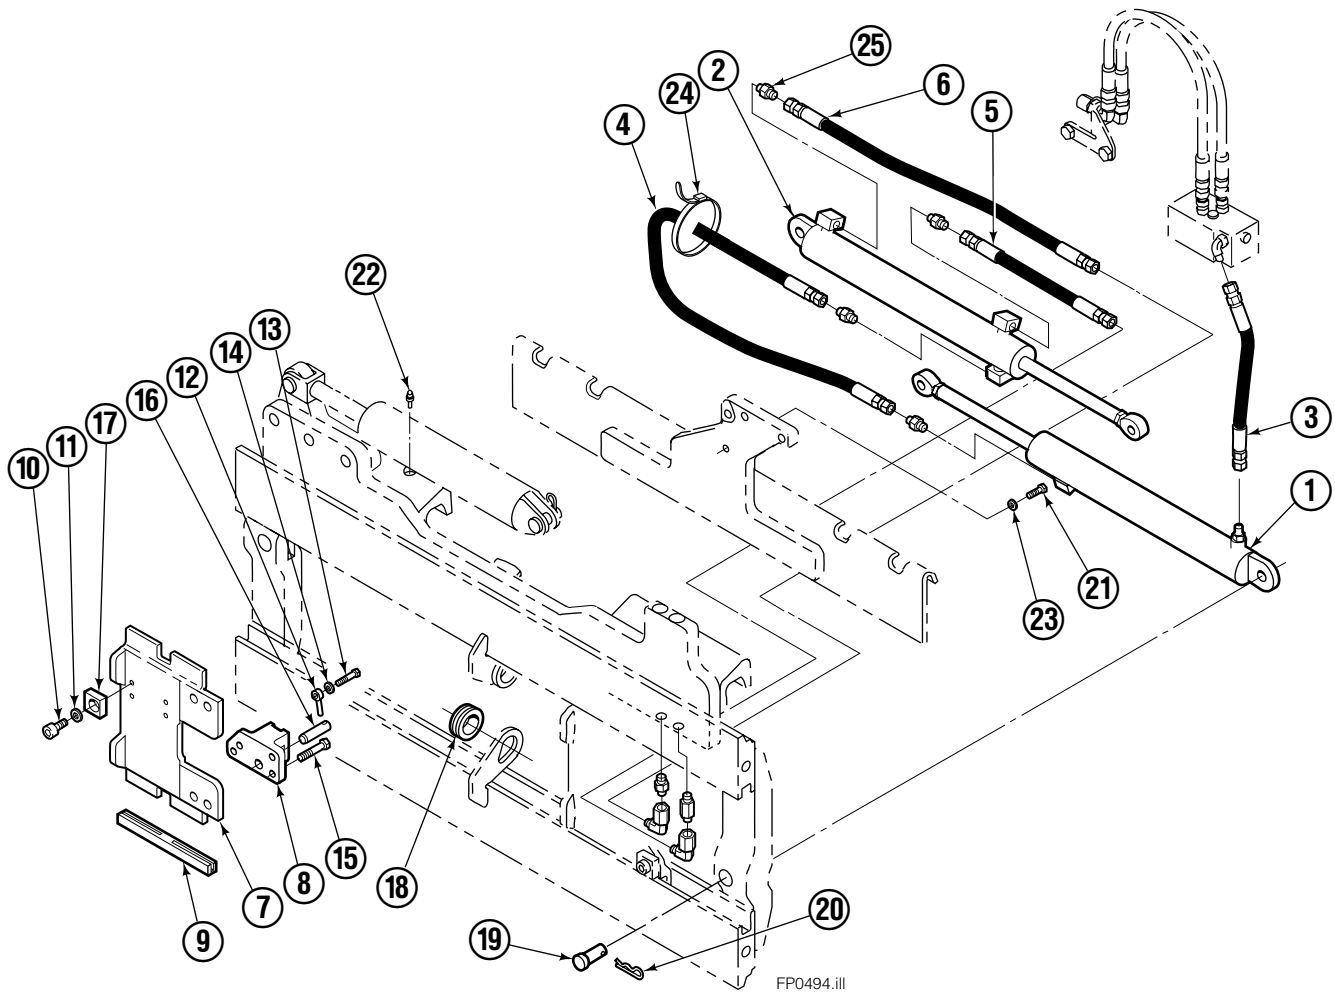

Safety Decals

Part No. 665595
(5) Places

Mounting Group Sideshifting

Reference:
BC-106
SK-6042
2S-4096
S-8485

120F

REF	QTY	PART NO.	DESCRIPTION	REF	QTY	PART NO.	DESCRIPTION
	●	8485-12	Sideshifting Mounting-72" ■	9	2	6004779	Lower Hook
1	1	6109216	Frame-72" ■	10	4	752903	Capscrew, M16x45
2	1	8484-2	Anchor Bracket-72" ■	11	4	667225	Washer
3	2	601676	Fitting, 6-6	12	4	678990	Nut, M16
4	2	209542	Key	13	1	209309	Lug
5	2	678528	Clevis Pin	14	2	208350	Lower Bearing
6	2	672726	Hairpin Cotter	15	2	672018	Upper Bearing
7	1	676649	Cylinder Assembly ◆	16	3	752907	Capscrew, M20x50 Lg-8.8
8	1	675550	Washer (orifice .085)				

- Carriage width.
- Includes items 2 through 16.
- ◆ See Cylinder page for parts breakdown.

Sideshift Cylinder

FP0029.ill

REF	QTY	PART NO.	DESCRIPTION
		676649	Cylinder Assembly
1	1	553717	Nut
2	1	662456	■ Seal
3	1	553527	Piston
4	1	636852	■ Wiper
5	1	649817	■ Back-up Ring
6	1	675550	Washer (orifice .085)
7	1	676776	Shell
8	1	553530	Rod
9	1	2789	■ O-Ring
10	1	615132	■ Back-up Ring
11	1	553528	Retainer
12	1	553688	Retaining Ring
13	1	7211	Snap Ring
14	1	662447	■ Seal
		553866	Service Kit

■ Included in Service Kit 553866.

Hydraulic/Fork Group

Reference:
BC-106
SK-6042

120F							
REF	QTY	PART NO.	DESCRIPTION	REF	QTY	PART NO.	DESCRIPTION
		392357	Hydraulic Group ●	13	2	763169	Capscrew, M6 x 20
		6108661	Fork Group □	14	2	680217	Lockwasher
1	1	392777	Cylinder Assembly L. H. ◆	15	8	684594	Capscrew, M10 x 20
2	1	392778	Cylinder Assembly R. H. ▼	16	2	209308	Pin
3	1	202115	Hose, 30.00"	17	4	209306	Block
4	1	202406	Hose, 62.75"	18	2	209305	Grommet
5	1	201256	Hose, 21.00"	19	2	661675	Clevis Pin
6	1	675057	Hose, 43.50"	20	2	672726	Hairpin Cotter
7	2	6108659	Fork Carrier	21	1	200788	Capscrew, M10 x 35
8	2	209280	Lug	22	2	7403	Grease Fitting
9	4	209303	Bearing	23	1	681238	Lockwasher
10	4	768838	Capscrew, M16 x 30	24	1	200008	Cable Tie
11	4	678992	Lockwasher	25	5	604511	Fitting, 6-6
12	2	206923	Eyebolt				