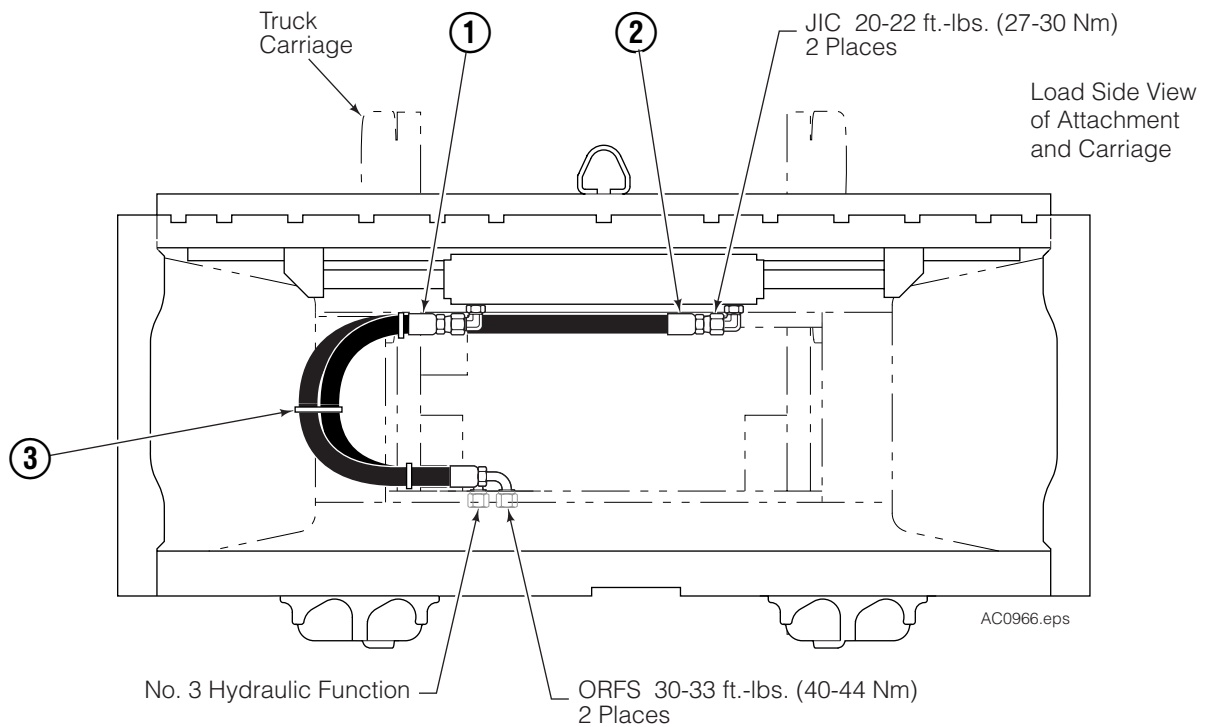

Yale Europe: GLP020VX, GLP025VX, GP16VX, GP18VX, GP20SVX

**Mast Type:** 2 Stage LFL

**Carriage:** ITA Class II

REF	QTY	PART NO.	DESCRIPTION
		6043329-R0	Hose Installation Kit
1	1	6043204	Hose
2	1	6043244	Hose
3	4	215723	Cable Tie