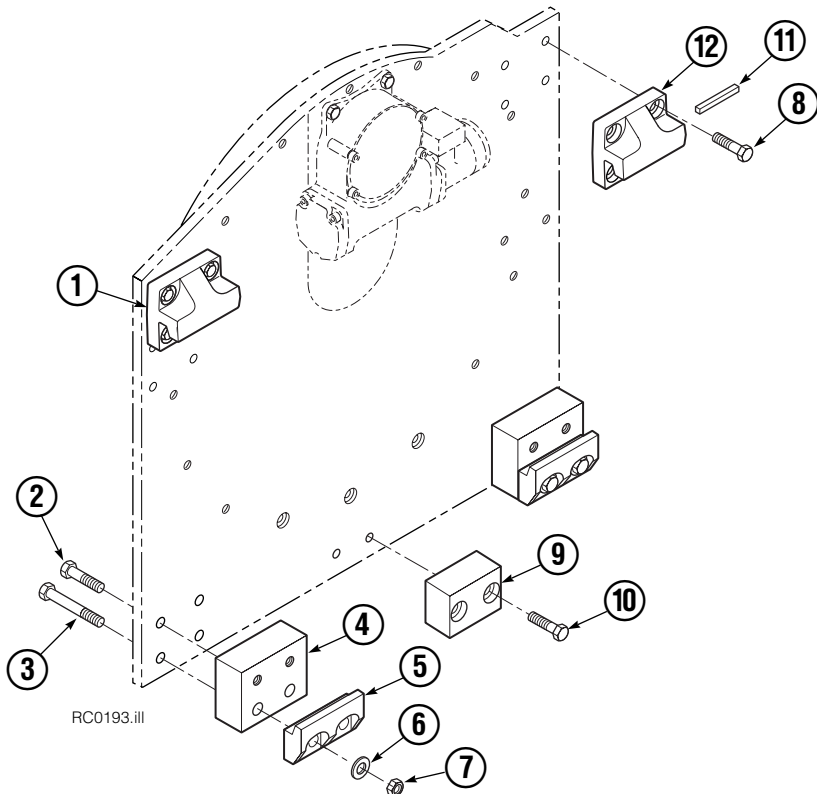

Bolt-On Mounting Group

Class II, 0°			
REF	QTY	PART NO.	DESCRIPTION
		680630	Mounting Group
1	1	670523	Upper Hook – LH
2	4	3709	Capscrew, 5/8 NC x 1.50
3	4	674261	Capscrew, 5/8 NC x 3.75
4	2	676037	Spacer
5	2	675968	Lower Hook
6	4	667225	Washer
7	4	676281	Nut, 5/8 in. ID
8	8	667765	Capscrew, 5/8 NC x 1.50
9	1	680683	Center Spacer
10	2	677828	Capscrew, 1/2 NC x 1.00
11	1	669344	Stop Kit
12	1	670524	Upper Hook – RH