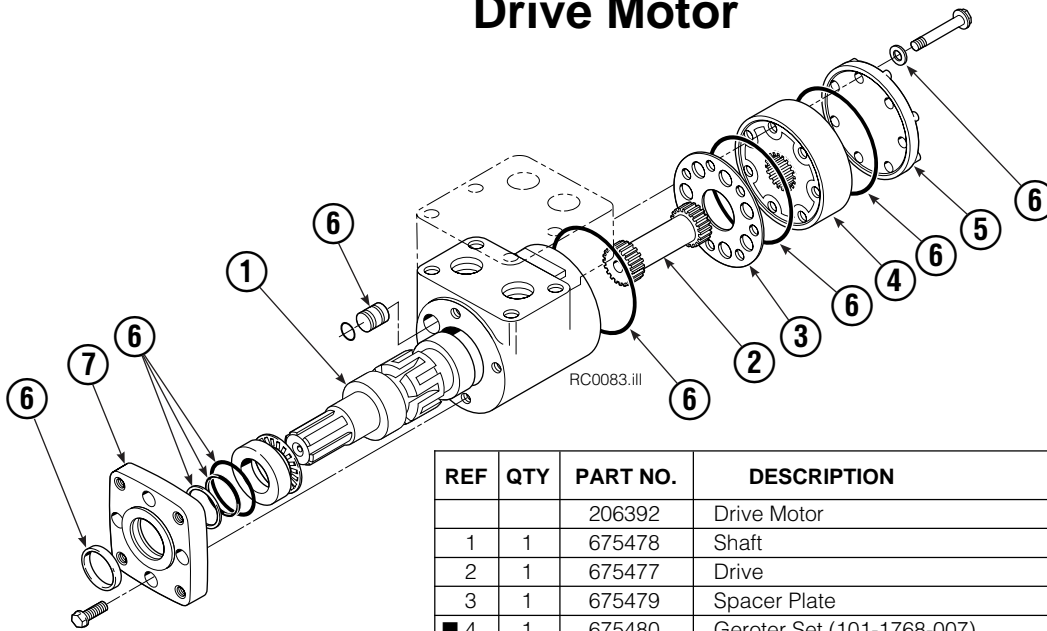

● See Drive Group page for parts breakdown.

Drive Group

REF	QTY	PART NO.	DESCRIPTION	REF	QTY	PART NO.	DESCRIPTION
		670505	Drive Group with Motor	19	1	206392	Drive Motor ▲
1	6	769570	Capscrew, M12 x 25	20	4	4468	Capscrew, 3/8 NC x .75 GR8
2	1	211774	Cover	21	1	670580	Bearing
3	●	674513	Shim – .005 in. (blue)	22	1	676448	Worm Gear
4	●	670574	Shim – .010 in. (brown)	23	1	670581	Bearing
5	●	671757	Shim – .015 in. (pink)	24	1	7214	Snap Ring
6	●	671758	Shim – .020 in. (yellow)	25	1	643423	Gasket
7	1	670579	Bearing	26	1	215126	Cover
8	1	670582	Key	27	1	603680	Seal
9	1	670506	Pinion	28	1	783608	Capscrew, M12 x 16
10	1	211773	Housing	29	4	200882	Capscrew, M8 x 20
11	1	686465	Gasket	30	1	644010	Relief Fitting
12	1	676447	Worm	31	1	211251	Cap
13	1	670570	Adapter	32	1	656300	Gear Box Lube – 48 oz.
14	2	2705	O-Ring	33	1	668184	Sealant
15	1	670549	Check Valve			670578	Shim Service Kit (items 3-6, 11, 33)
16	4	6444	Lockwasher, 5/16			675637	Shim Service Kit (items 21, 33)
17	4	607059	Capscrew, 5/16 NC			675638	Shim Service Kit (items 3-7)
18	1	670575	Gasket			206394	Motor Kit (items 11,14,18,19,20,33)

● Quantity as required.

▲ See Drive Motor page for parts breakdown.

Reference: Common Parts Group 670564, SK-4690.

Drive Motor

REF	QTY	PART NO.	DESCRIPTION
		206392	Drive Motor
1	1	675478	Shaft
2	1	675477	Drive
3	1	675479	Spacer Plate
■ 4	1	675480	Gerotor Set (101-1768-007)
■ 4	1	685075	Gerotor Set (101-1768-009)
5	1	675482	End Cap
● 6	1	206405	Service Kit
■ 7	1	685089	Flange (101-1768-007)
■ 7	1	685090	Flange (101-1768-009)