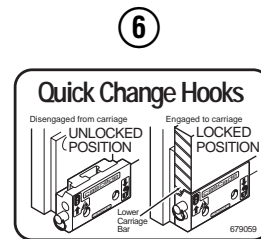

OR

Write: Cascade Corporation, P.O. Box 20187, Portland, OR 97220

Internet: www.cascorp.com

Safety Decals

RC0636.ill

Roll Clamp Safety Decals			
REF	QTY	PART NO.	DESCRIPTION
1	6	665595	No Hand Hold Decal
2	3	660269	Short Arm Rotation Position Decal
3	4	656038	Caution Decal
4	4	679150	No Step Decal
5	4	665677	Trapped Pressure Decal
6	1	679059	Quick-Change Hook Decal