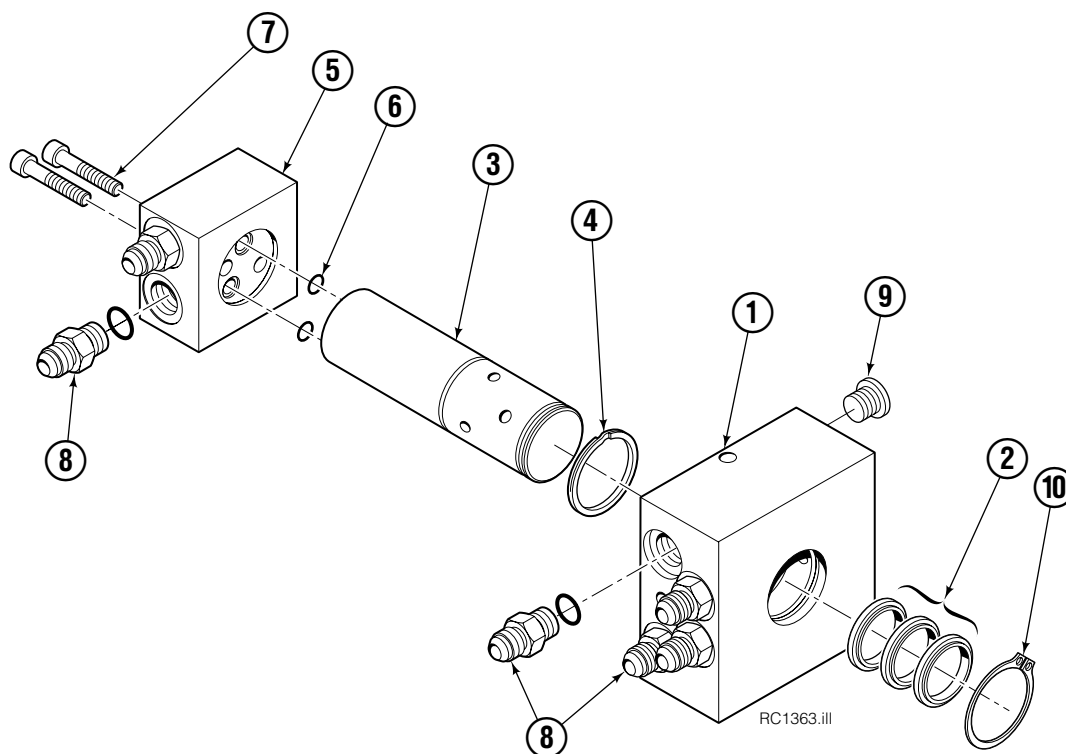

Reference: SK-4962, SK-4963.

Hosing Group Fixed Short Arm

REF	QTY	PART NO.	DESCRIPTION
		6025858	Hose Group
1	4	680115	Hose, 43.75 in.
2	1	6025580	Revolving Connection ▲
3	2	673416	Segment
4	2	227962	Eye Pin
5	2	4751	Capscrew
6	2	680113	Insert

▲ See Revolving Connection page for parts breakdown.

Revolving Connection Fixed Short Arm

45F			
REF	QTY	PART NO.	DESCRIPTION
		6025580	Revolving Connection Assembly
1	1	6023358	Valve Body
2	3	214649	◆ Seal
3	1	6023343	Shaft
4	1	7341	◆ Retaining Ring
5	1	6026959	End Block
6	2	684587	◆ O-Ring
7	2	768798	Capscrew, M8 x 40
8	6	604511	Fitting, 6-6
9	4	604510	Fitting, 6-6
10	1	3138	◆ Retaining Ring