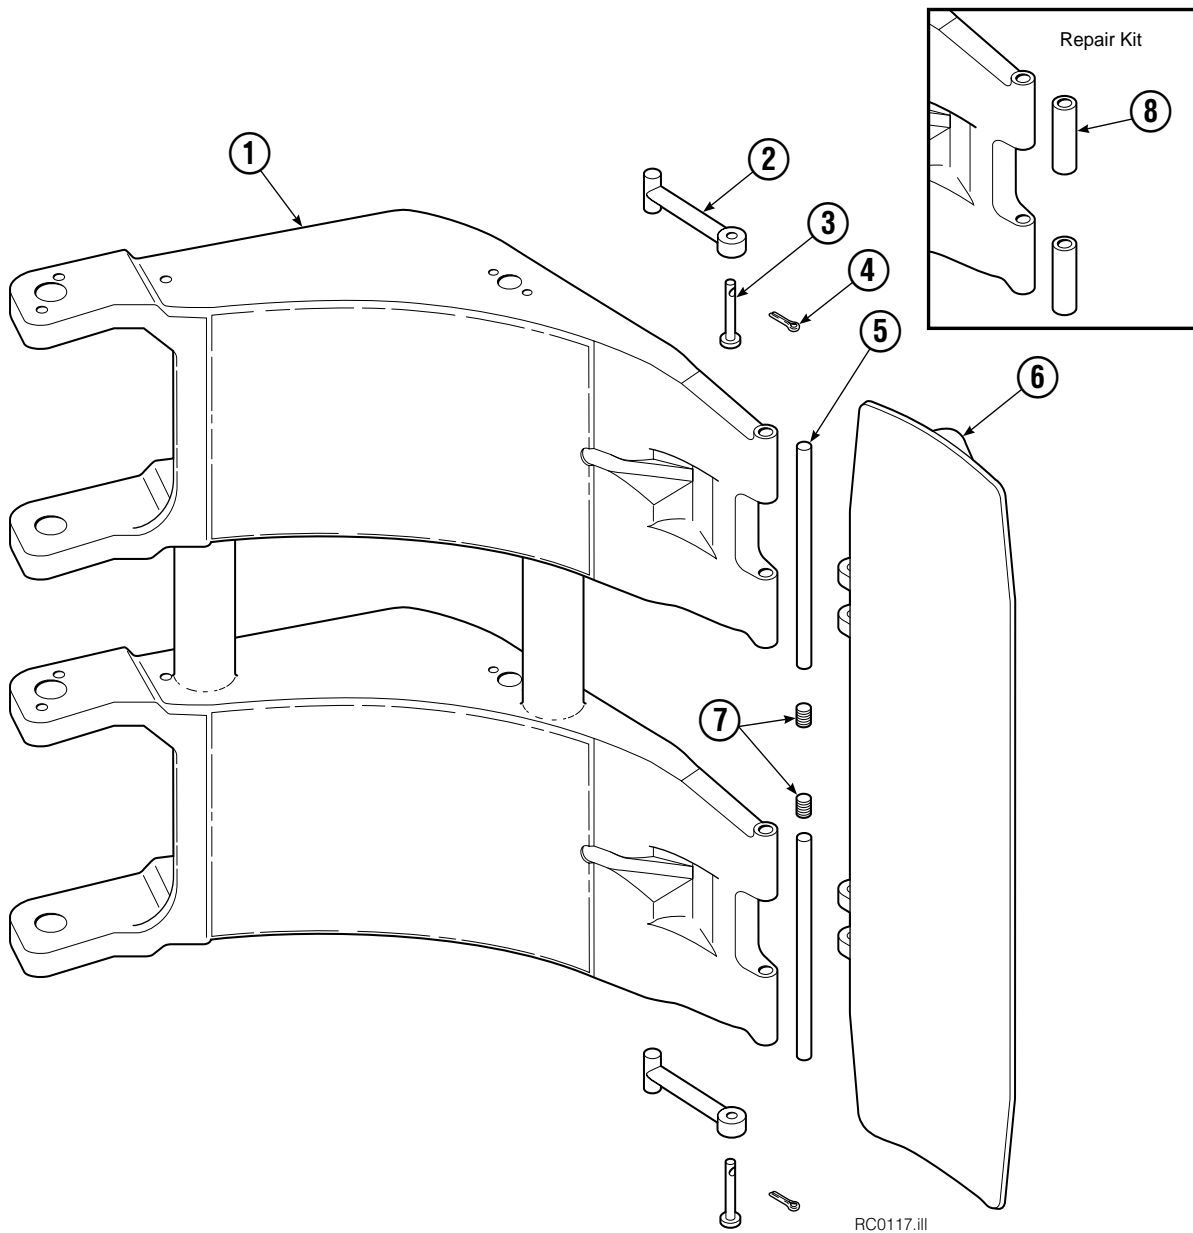

Long Arm

RC0117.iii

45F			
REF	QTY	PART NO.	DESCRIPTION
		207421	Contact Pad Group – Items 2-7
1	1	680441	Long Arm
2	2	674700	Link
3	2	674265	Clevis Pin
4	2	6525	Cotter Pin
5	2	674701	Pin
6	1	207420	Contact Pad
7	2	604510	Fitting
8	1	674928	Arm Tip Repair Kit

Reference: SK-4959