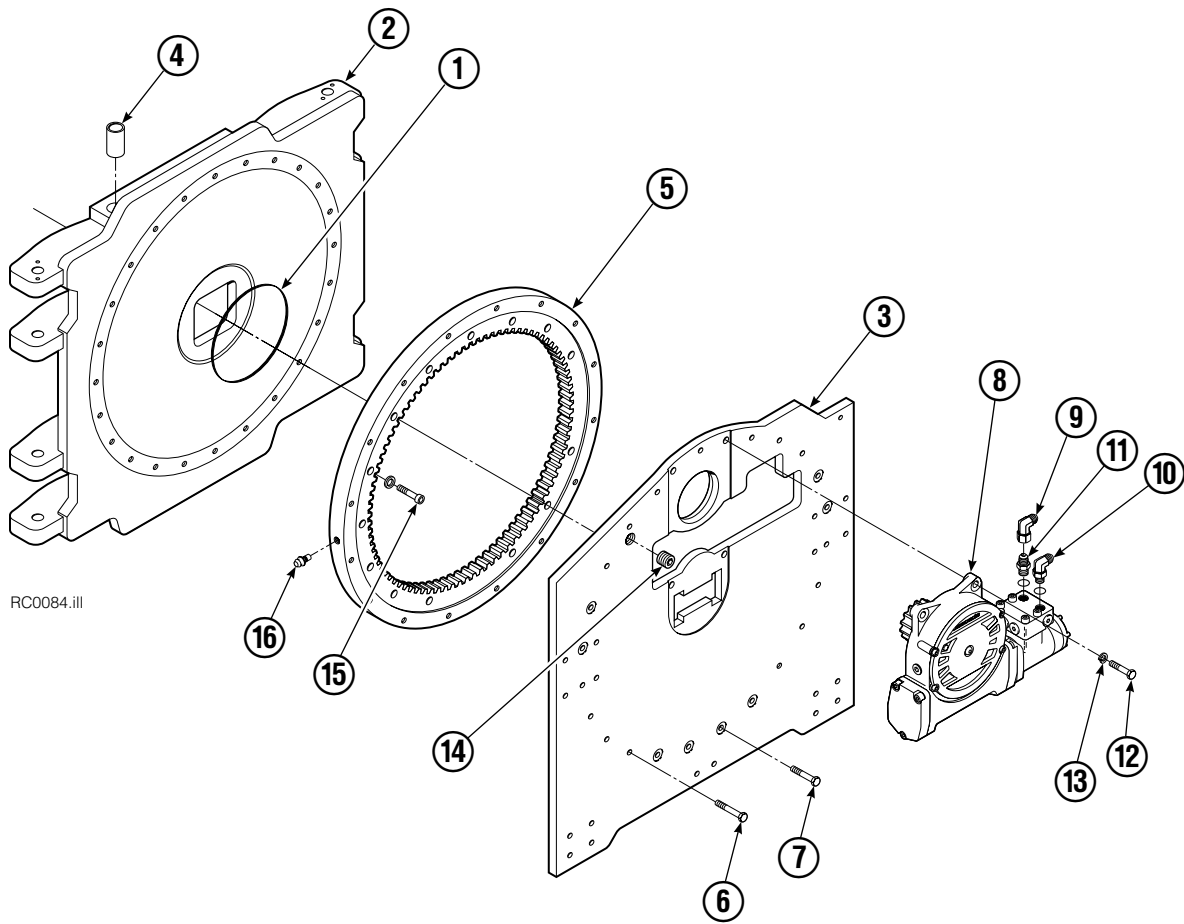

OR

Write: Cascade Corporation, P.O. Box 20187, Portland, OR 97220

Internet: www.cascorp.com

Safety Decals

RC0636.ill

Roll Clamp Safety Decals			
REF	QTY	PART NO.	DESCRIPTION
1	6	665595	No Hand Hold Decal
2	3	660269	Short Arm Rotation Position Decal
3	4	656038	Caution Decal
4	4	679150	No Step Decal
5	4	665677	Trapped Pressure Decal
6	1	679059	Quick-Change Hook Decal

Frame Group

RC0084.ill

45F			
REF	QTY	PART NO.	DESCRIPTION
		682192	Frame Group
1	1	670931	Seal
2	1	682434	Faceplate
3	1	680679	Baseplate
4	8	674843	Bushing
5	1	672828	Bearing Assembly ▲
6	9	643539	Capscrew, 1/2 NC x 1.75
7	7	643538	Capscrew, 1/2 NC x 1.50
8	1	795491	Drive Group ●
9	1	605761	Fitting, 8-8
10	1	601250	Fitting, 8-8
11	1	601377	Fitting, 8-8
12	4	661742	Capscrew, 1/2 NC x 1.25
13	4	6290	Lockwasher
14	1	6605	Plug
15	16	4505	Capscrew ▲
16	1	7401	Grease Fitting