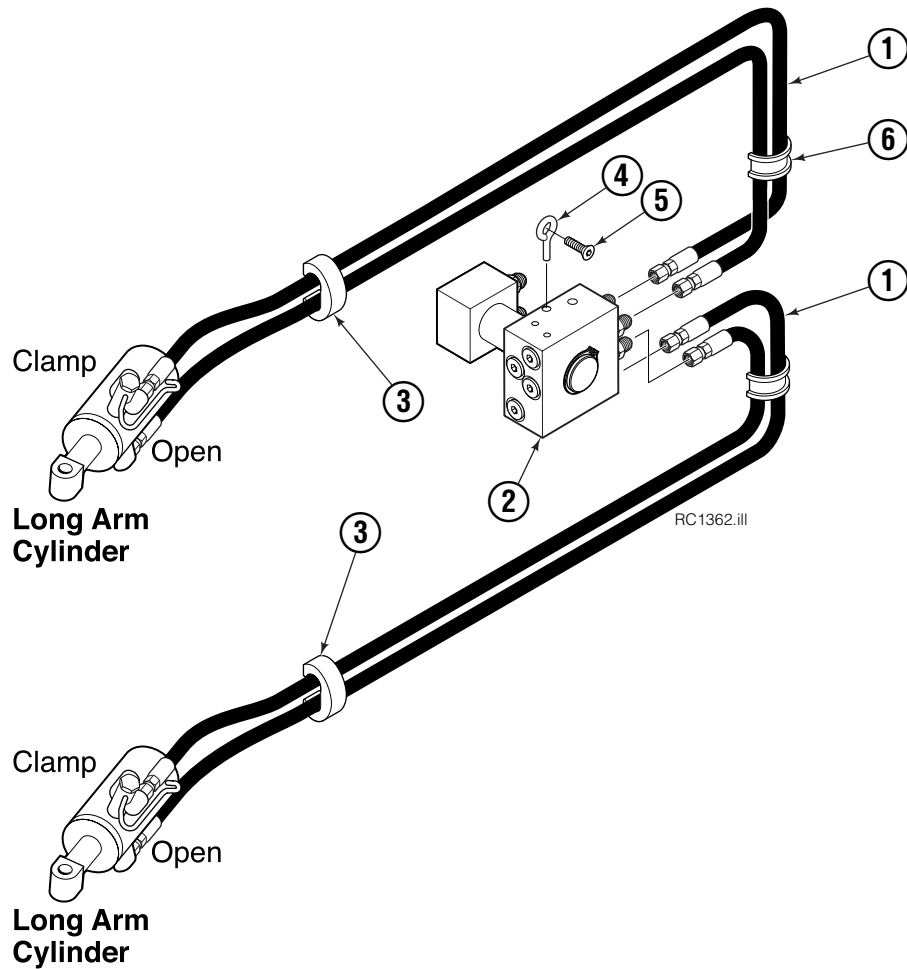

● Compatible with water glycol based hydraulic fluids.

Check Valve

REF	QTY	PART NO.	DESCRIPTION
		670549	Check Valve Assembly
1	2	609453	Fitting, 10
2	2	670552	Spring
3	2	670551	Guide
4	2	7020	Ball
5	2	602580	Fitting, 8
6	2	673989	Spring
7	1	670550	Body
8	1	670553	Spool

Common Components Group

RC0125.ill

45F			
REF	QTY	PART NO.	DESCRIPTION
		680634	Common Components Group
1	8	674837	Shim
2	24	4466	Capscrew, 3/8 NC x .50
3	8	674827	Retainer
4	8	680639	Pin
5	12	673385	Drive Pin
6	4	674828	Retainer
7	4	674835	Pin
8	16	660200	Shim
9	4	681669	Spacer

Reference: SK-4962, SK-4963.

Hosing Group Fixed Short Arm

REF	QTY	PART NO.	DESCRIPTION
		6025858	Hose Group
1	4	680115	Hose, 43.75 in.
2	1	6025580	Revolving Connection ▲
3	2	673416	Segment
4	2	227962	Eye Pin
5	2	4751	Capscrew
6	2	680113	Insert

▲ See Revolving Connection page for parts breakdown.

Revolving Connection Fixed Short Arm

45F			
REF	QTY	PART NO.	DESCRIPTION
		6025580	Revolving Connection Assembly
1	1	6023358	Valve Body
2	3	214649	◆ Seal
3	1	6023343	Shaft
4	1	7341	◆ Retaining Ring
5	1	6026959	End Block
6	2	684587	◆ O-Ring
7	2	768798	Capscrew, M8 x 40
8	6	604511	Fitting, 6-6
9	4	604510	Fitting, 6-6
10	1	3138	◆ Retaining Ring