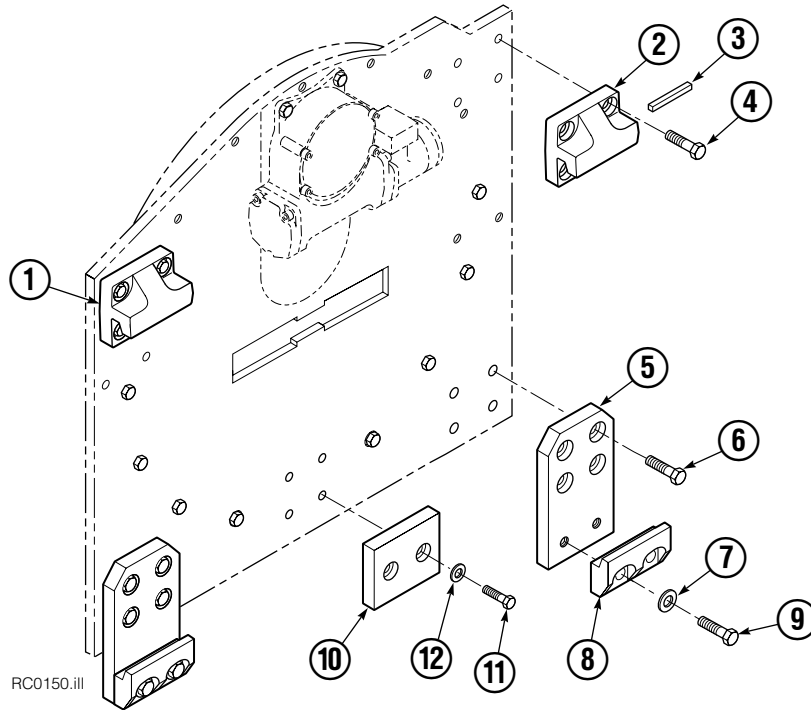

● Includes items 2-7.

▲ Not included in Contact Pad Group.

Contact Pad Group & Long Arm

REF	QTY	PART NO.	DESCRIPTION
		206598	Contact Pad Group ●
1	1	680483	Long Arm ▲
2	2	674994	Link
3	2	682978	Clevis Pin
4	2	6525	Cotter Pin
5	2	674701	Pin
6	1	206601	Contact Pad
7	2	689900	Plug
8	1	676810	Arm Tip Repair Kit

● Includes items 2-7.

▲ Not included in Contact Pad Group.

Bolt-On Mounting Group

Class IV, 0°			
REF	QTY	PART NO.	DESCRIPTION
		678504	Mounting Group
1	1	675062	Upper Hook – LH
2	1	675061	Upper Hook – RH
3	1	670704	Stop Kit
4	8	675078	Capscrew, 3/4 NC x 1.50
5	2	675082	Extension
6	8	673387	Capscrew, 5/8 NC x 1.75
7	4	670692	Washer
8	2	679832	Lower Hook
9	4	675079	Capscrew, 3/4 NC x 2.00
10	1	675081	Center Spacer
11	2	4472	Capscrew, 3/8 NC x 1.50
12	2	6372	Lockwasher, 3/8 in. ID