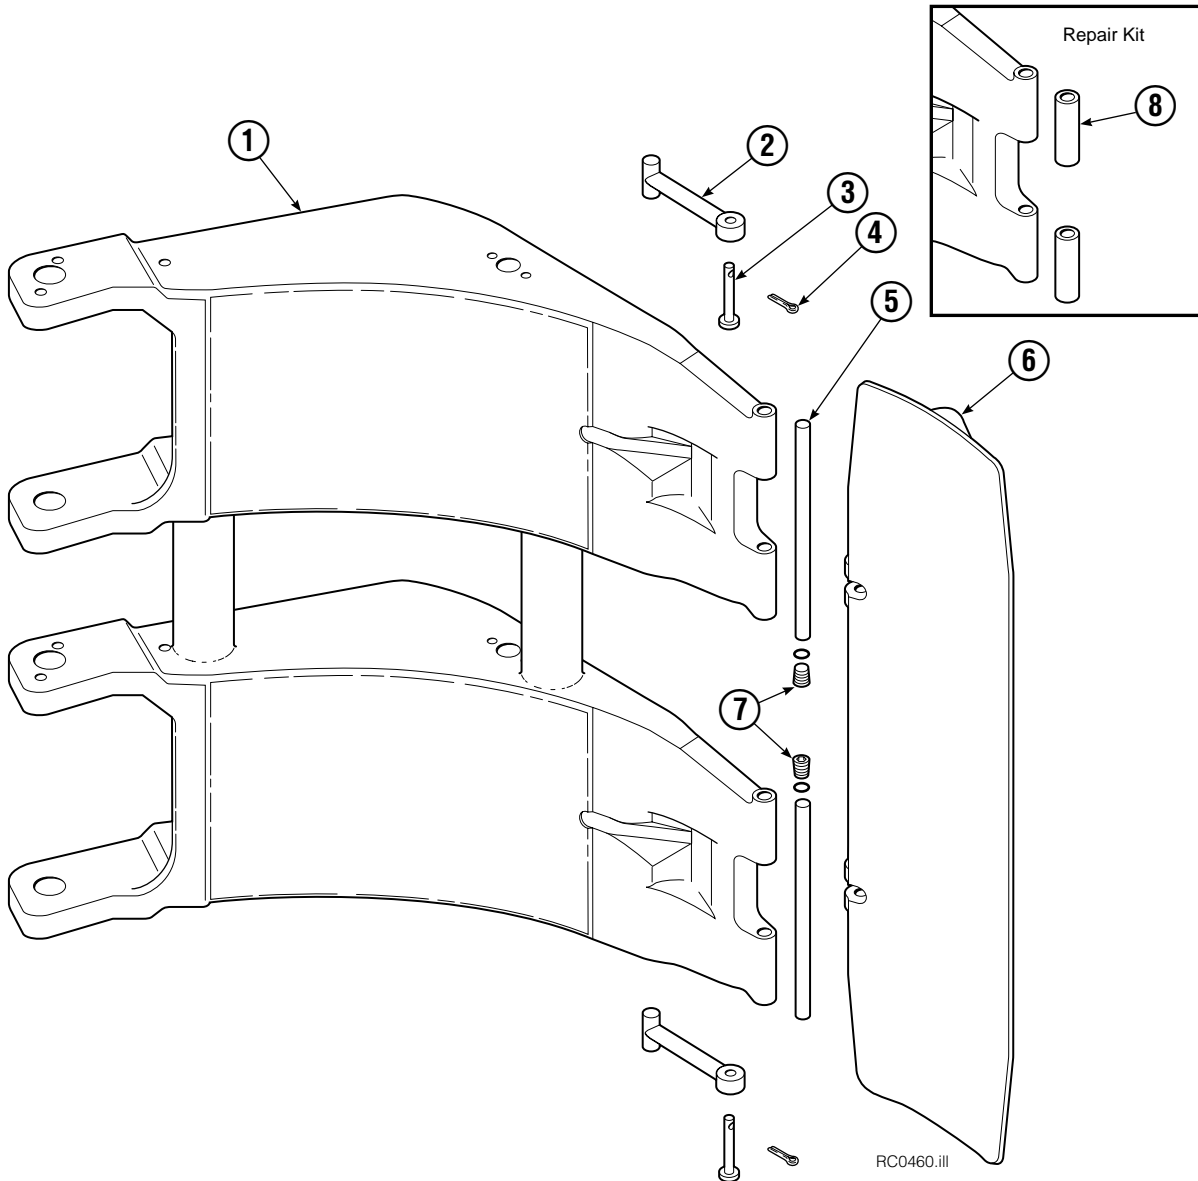

Contact Pad Group & Long Arm

REF	QTY	PART NO.	DESCRIPTION
		206598	Contact Pad Group ●
1	1	680483	Long Arm ▲
2	2	674994	Link
3	2	682978	Clevis Pin
4	2	6525	Cotter Pin
5	2	674701	Pin
6	1	206601	Contact Pad
7	2	689900	Plug
8	1	676810	Arm Tip Repair Kit

● Includes items 2-7.

▲ Not included in Contact Pad Group.