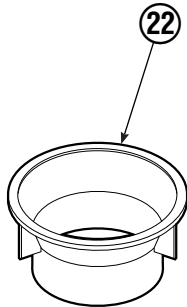

Hosing Group

REF	QTY	PART NO.	DESCRIPTION
		223429	Hosing Group
1	4	680239	Hose, 63.75 in.
2	1	222681	Revolving Connection ▲
3	4	680238	Hose, 58.75 in.
4	2	209019	Washer
5	2	645565	Shoulder Bolt
6	4	680114	Insert
7	4	673417	Segment
8	2	208764	Grommet

▲ See Revolving Connection page for parts breakdown.

Reference: Common Parts Group 223430.

Revolving Connection

REF	QTY	PART NO.	DESCRIPTION
		222681	Revolving Connection
1	4	604511	Fitting, 6-6
2	4	611302	Fitting, 6-6
3	1	3138	Snap Ring
4	1	7341	Snap Ring
5	2	564448	O-Ring
6	1	222675	Bracket
7	2	681238	Lockwasher, M10
8	2	212632	Capscrew, M10 x 20
9	1	222671	Body
10	2	605743	Fitting Adapter
11	3	214649	Seal
12	1	222674	Shaft
13	1	222684	End Block
14	2	768798	Capscrew, M8 x 45
		222694	Service Kit

Short Arm Cylinder

REF	QTY	PART NO.	DESCRIPTION
		557360	Cylinder Assembly
1	1	674843	Bearing
2	1	560997	Nut
3	1	660769	◆ Bearing
4	1	662462	◆ Seal
5	2	638295	◆ Back-Up Ring
6	2	604511	Fitting, 6-6
7	1	556852	Fitting, 4
8	1	557212	Check Valve
9	1	2801	◆ O-Ring
10	1	583977	◆ Back-Up Ring
11	1	554598	◆ Seal
12	1	564930	◆ Wiper
13	1	557390	Rod
14	1	555724	Retainer
15	1	557389	Piston
16	1	2722	◆ O-Ring
17	1	555741	Shell
18	1	667516	Check Valve Service Kit
19	1	555774	Spacer
20	1	—	Spacer
21	2	675006	Bearing
22	1	669243	Seal Loader
		555725	Service Kit

◆ Included in Service Kit 555725.

Reference: S-5313, S-5314.

Long Arm Cylinder

REF	QTY	PART NO.	DESCRIPTION
		557380	Cylinder Assembly
1	1	674843	Bearing
2	1	560997	Nut
3	1	660769	◆ Bearing
4	1	662462	◆ Seal
5	2	638295	◆ Back-Up Ring
6	2	604511	Fitting, 6-6
7	1	556852	Fitting, 4
8	1	557212	Check Valve
9	1	2801	◆ O-Ring
10	1	563977	◆ Back-Up Ring
11	1	554598	◆ Seal
12	1	564930	◆ Wiper
13	1	557399	Rod
14	1	555724	Retainer
15	1	557389	Piston
16	1	2722	◆ O-Ring
17	1	555718	Shell
18	1	667516	Check Valve Service Kit
19	1	—	Spacer
20	1	—	Spacer
21	2	675006	Bearing
22	1	669243	Seal Loader
		555725	Service Kit