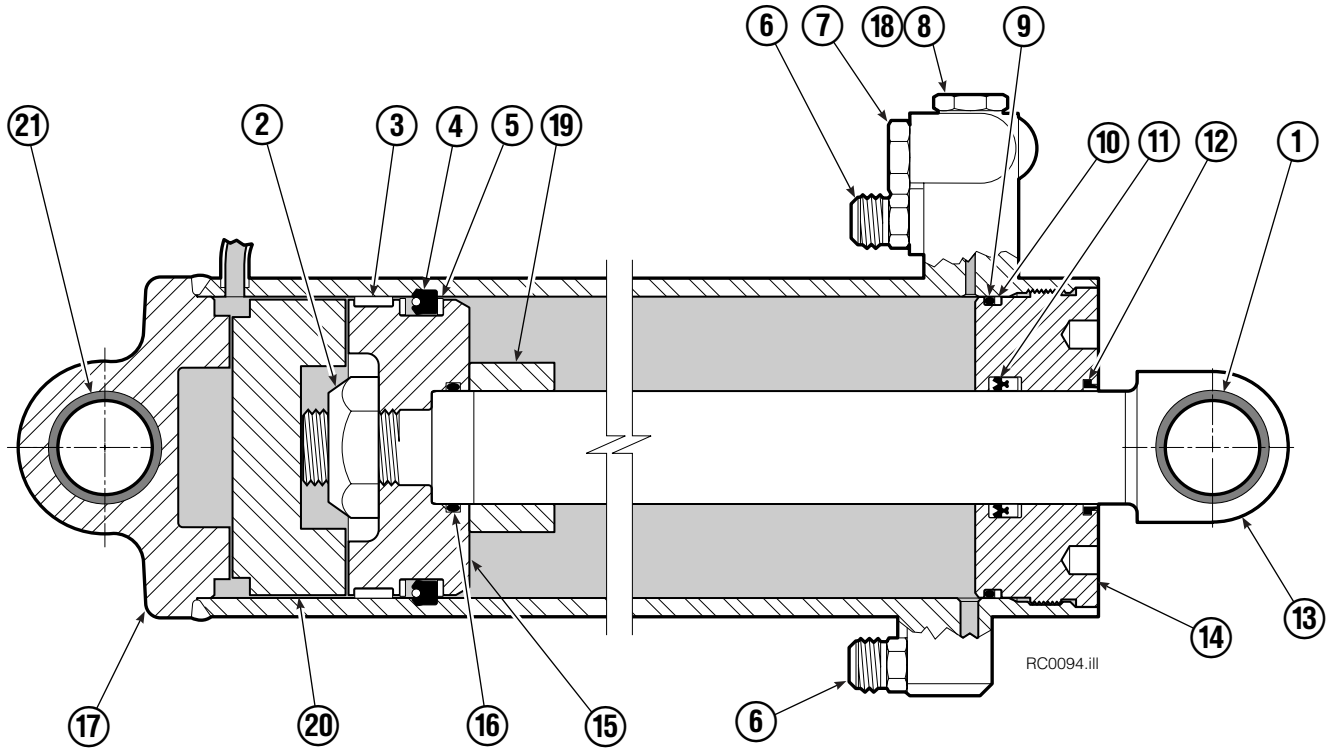

Short Arm Cylinder

REF	QTY	PART NO.	DESCRIPTION
		557360	Cylinder Assembly
1	1	674843	Bearing
2	1	560997	Nut
3	1	660769	◆ Bearing
4	1	662462	◆ Seal
5	2	638295	◆ Back-Up Ring
6	2	604511	Fitting, 6-6
7	1	556852	Fitting, 4
8	1	557212	Check Valve
9	1	2801	◆ O-Ring
10	1	583977	◆ Back-Up Ring
11	1	554598	◆ Seal
12	1	564930	◆ Wiper
13	1	557390	Rod
14	1	555724	Retainer
15	1	557389	Piston
16	1	2722	◆ O-Ring
17	1	555741	Shell
18	1	667516	Check Valve Service Kit
19	1	555774	Spacer
20	1	—	Spacer
21	2	675006	Bearing
22	1	669243	Seal Loader
		555725	Service Kit

◆ Included in Service Kit 555725.

Reference: S-5313, S-5314.