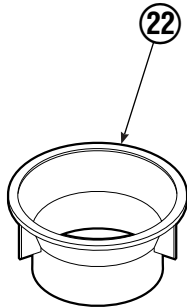

Hosing Group

REF	QTY	PART NO.	DESCRIPTION
		223429	Hosing Group
1	4	680239	Hose, 63.75 in.
2	1	222681	Revolving Connection ▲
3	4	680238	Hose, 58.75 in.
4	2	209019	Washer
5	2	645565	Shoulder Bolt
6	4	680114	Insert
7	4	673417	Segment
8	2	208764	Grommet

▲ See Revolving Connection page for parts breakdown.

Reference: Common Parts Group 223430.

Revolving Connection

REF	QTY	PART NO.	DESCRIPTION
		222681	Revolving Connection
1	4	604511	Fitting, 6-6
2	4	611302	Fitting, 6-6
3	1	3138	Snap Ring
4	1	7341	Snap Ring
5	2	564448	O-Ring
6	1	222675	Bracket
7	2	681238	Lockwasher, M10
8	2	212632	Capscrew, M10 x 20
9	1	222671	Body
10	2	605743	Fitting Adapter
11	3	214649	Seal
12	1	222674	Shaft
13	1	222684	End Block
14	2	768798	Capscrew, M8 x 45
		222694	Service Kit

Short Arm Cylinder

REF	QTY	PART NO.	DESCRIPTION
		557360	Cylinder Assembly
1	1	674843	Bearing
2	1	560997	Nut
3	1	660769	◆ Bearing
4	1	662462	◆ Seal
5	2	638295	◆ Back-Up Ring
6	2	604511	Fitting, 6-6
7	1	556852	Fitting, 4
8	1	557212	Check Valve
9	1	2801	◆ O-Ring
10	1	583977	◆ Back-Up Ring
11	1	554598	◆ Seal
12	1	564930	◆ Wiper
13	1	557390	Rod
14	1	555724	Retainer
15	1	557389	Piston
16	1	2722	◆ O-Ring
17	1	555741	Shell
18	1	667516	Check Valve Service Kit
19	1	555774	Spacer
20	1	—	Spacer
21	2	675006	Bearing
22	1	669243	Seal Loader
		555725	Service Kit