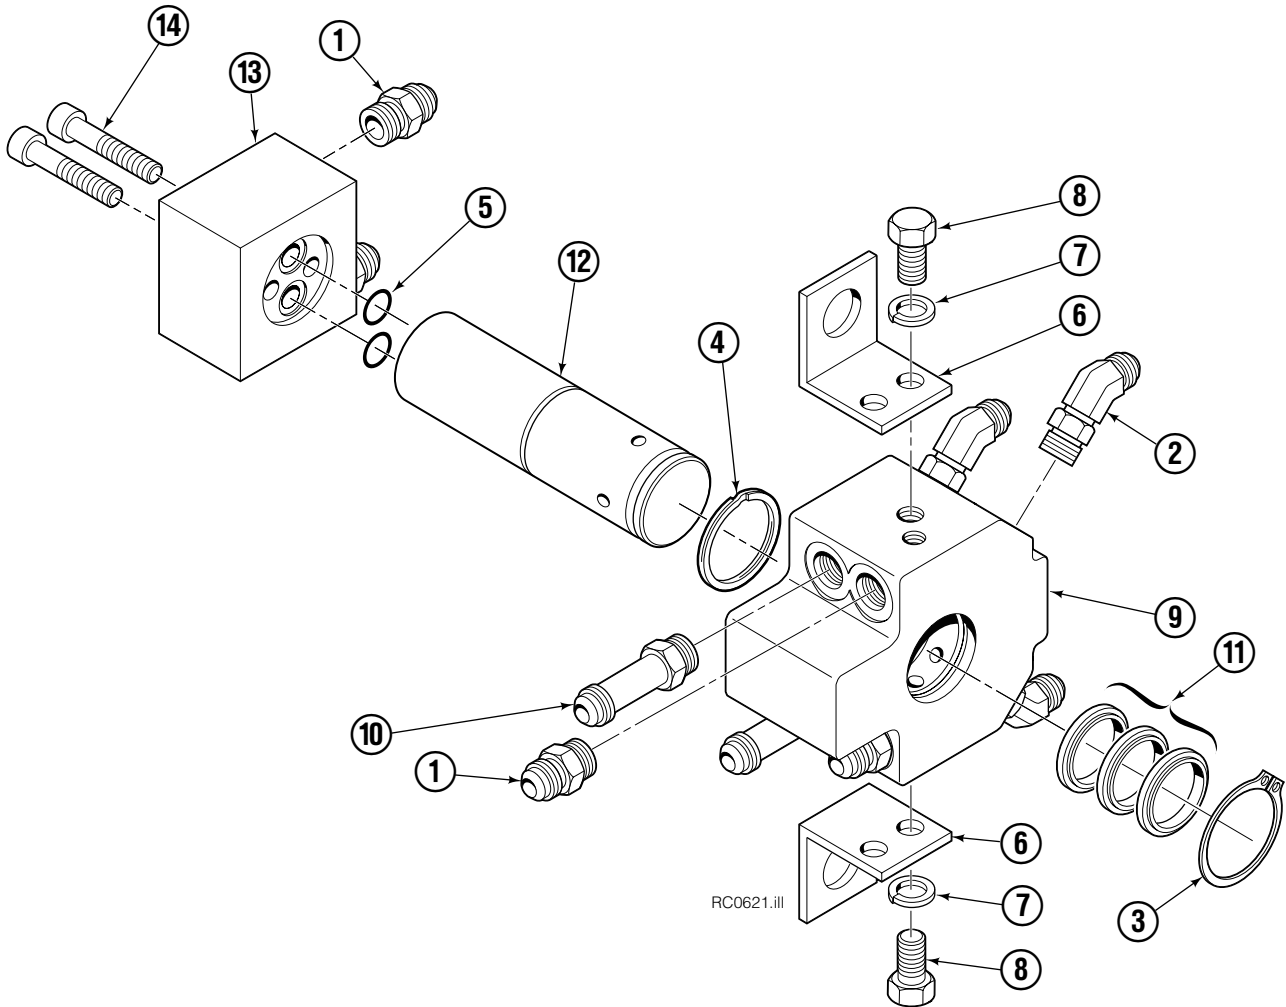

Hosing Group

REF	QTY	PART NO.	DESCRIPTION
		223429	Hosing Group
1	4	680239	Hose, 63.75 in.
2	1	222681	Revolving Connection ▲
3	4	680238	Hose, 58.75 in.
4	2	209019	Washer
5	2	645565	Shoulder Bolt
6	4	680114	Insert
7	4	673417	Segment
8	2	208764	Grommet

▲ See Revolving Connection page for parts breakdown.

Reference: Common Parts Group 223430.

Revolving Connection

REF	QTY	PART NO.	DESCRIPTION
		222681	Revolving Connection
1	4	604511	Fitting, 6-6
2	4	611302	Fitting, 6-6
3	1	3138	Snap Ring
4	1	7341	Snap Ring
5	2	564448	O-Ring
6	1	222675	Bracket
7	2	681238	Lockwasher, M10
8	2	212632	Capscrew, M10 x 20
9	1	222671	Body
10	2	605743	Fitting Adapter
11	3	214649	Seal
12	1	222674	Shaft
13	1	222684	End Block
14	2	768798	Capscrew, M8 x 45
		222694	Service Kit

Short Arm Cylinder

REF	QTY	PART NO.	DESCRIPTION
		557360	Cylinder Assembly
1	1	674843	Bearing
2	1	560997	Nut
3	1	660769	◆ Bearing
4	1	662462	◆ Seal
5	2	638295	◆ Back-Up Ring
6	2	604511	Fitting, 6-6
7	1	556852	Fitting, 4
8	1	557212	Check Valve
9	1	2801	◆ O-Ring
10	1	583977	◆ Back-Up Ring
11	1	554598	◆ Seal
12	1	564930	◆ Wiper
13	1	557390	Rod
14	1	555724	Retainer
15	1	557389	Piston
16	1	2722	◆ O-Ring
17	1	555741	Shell
18	1	667516	Check Valve Service Kit
19	1	555774	Spacer
20	1	—	Spacer
21	2	675006	Bearing
22	1	669243	Seal Loader
		555725	Service Kit