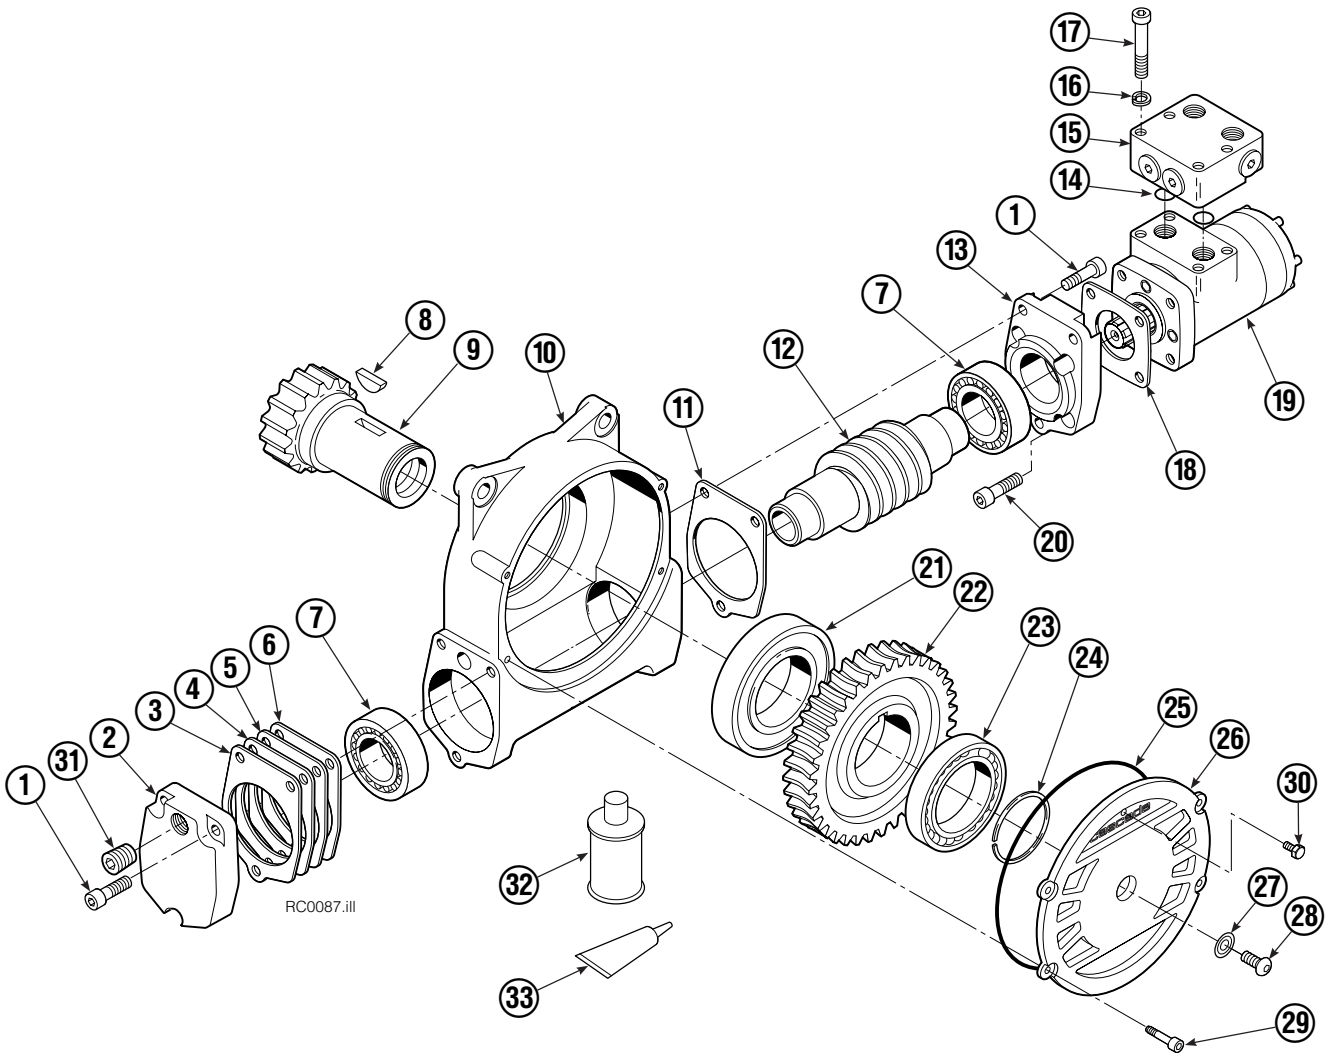

Drive Group

REF	QTY	PART NO.	DESCRIPTION	REF	QTY	PART NO.	DESCRIPTION
		795492	Drive Group with 2.8 c.i. Motor	19	1	206392	Drive Motor – 2.8 c.i. ■
1	6	769570	Capscrew, M12 x 25	20	4	4468	Capscrew, 3/8 NC x .75 GR8
2	1	676855	Cover	21	1	670580	Bearing
3	●	674513	Shim – .005" (blue)	22	1	675609	Worm Gear
4	●	670574	Shim – .010" (brown)	23	1	670581	Bearing
5	●	671757	Shim – .015" (pink)	24	1	7214	Snap Ring
6	●	671758	Shim – .020" (yellow)	25	1	643423	O-Ring
7	2	670579	Bearing	26	1	775552	Cover
8	1	670582	Key	27	1	783609	Seal
9	1	670556	Pinion	28	1	783608	Capscrew, M10 x 16
10	1	775551	Housing	29	4	200882	Capscrew, M8 x 20
11	1	686465	Gasket	30	1	644010	Relief Fitting
12	1	675608	Worm	31	1	604510	Fitting, 6
13	1	775553	Adapter	32	1	656300	Gear Box Lube – 48 oz.
14	2	2705	O-Ring	33	1	668184	Sealant
15	1	670549	Check Valve ▲			670578	Shim Service Kit (items 3-6,25,33)
16	4	6444	Lockwasher			675637	Bearing Service Kit (items 21 & 33)
17	4	607059	Capscrew, 5/16 NC x 1.75 GR8			675638	Bearing Service Kit (items 3-7,25)
18	1	670575	Gasket			206394	Motor Kit-2.8 c.i. (items 11,14,18,19)

● Quantity as required.

■ See Drive Motor page for parts breakdown.

▲ See Check Valve page for parts breakdown.