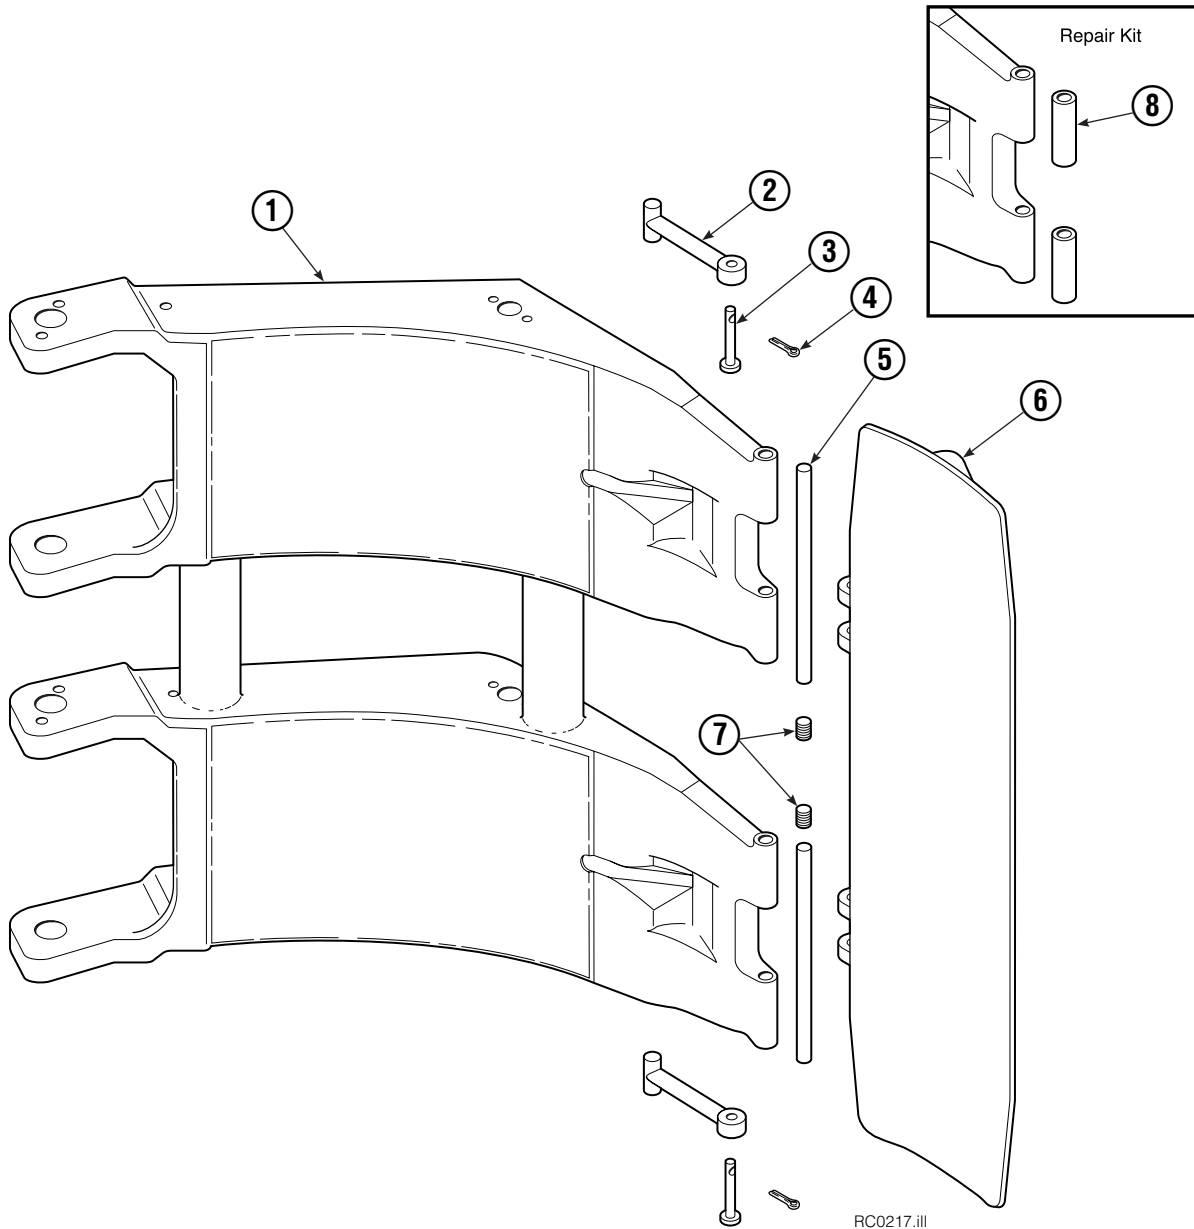

▲ See Revolving Connection page for parts breakdown.

Reference: Common Parts Group 223430.

Revolving Connection

REF	QTY	PART NO.	DESCRIPTION
		222681	Revolving Connection
1	4	604511	Fitting, 6-6
2	4	611302	Fitting, 6-6
3	1	3138	Snap Ring
4	1	7341	Snap Ring
5	2	564448	O-Ring
6	1	222675	Bracket
7	2	681238	Lockwasher, M10
8	2	212632	Capscrew, M10 x 20
9	1	222671	Body
10	2	605743	Fitting Adapter
11	3	214649	Seal
12	1	222674	Shaft
13	1	222684	End Block
14	2	768798	Capscrew, M8 x 45
		222694	Service Kit

◆ Included in Service Kit 555725.

Reference: S-5313, S-5314.

Long Arm Cylinder

REF	QTY	PART NO.	DESCRIPTION
		557380	Cylinder Assembly
1	1	674843	Bearing
2	1	560997	Nut
3	1	660769	◆ Bearing
4	1	662462	◆ Seal
5	2	638295	◆ Back-Up Ring
6	2	604511	Fitting, 6-6
7	1	556852	Fitting, 4
8	1	557212	Check Valve
9	1	2801	◆ O-Ring
10	1	563977	◆ Back-Up Ring
11	1	554598	◆ Seal
12	1	564930	◆ Wiper
13	1	557399	Rod
14	1	555724	Retainer
15	1	557389	Piston
16	1	2722	◆ O-Ring
17	1	555718	Shell
18	1	667516	Check Valve Service Kit
19	1	—	Spacer
20	1	—	Spacer
21	2	675006	Bearing
22	1	669243	Seal Loader
		555725	Service Kit

◆ Included in Service Kit 555725.

Reference: S-5320, S-5321.

Contact Pad Group & Short Arm

REF	QTY	PART NO.	DESCRIPTION
		674948	Contact Pad Group ●
1	1	678544	Short Arm ▲
2	2	674994	Link
3	2	682978	Clevis Pin
4	2	6525	Cotter Pin
5	2	674993	Pin
6	1	674962	Contact Pad
7	2	689900	Plug
8	1	676810	Arm Tip Repair Kit