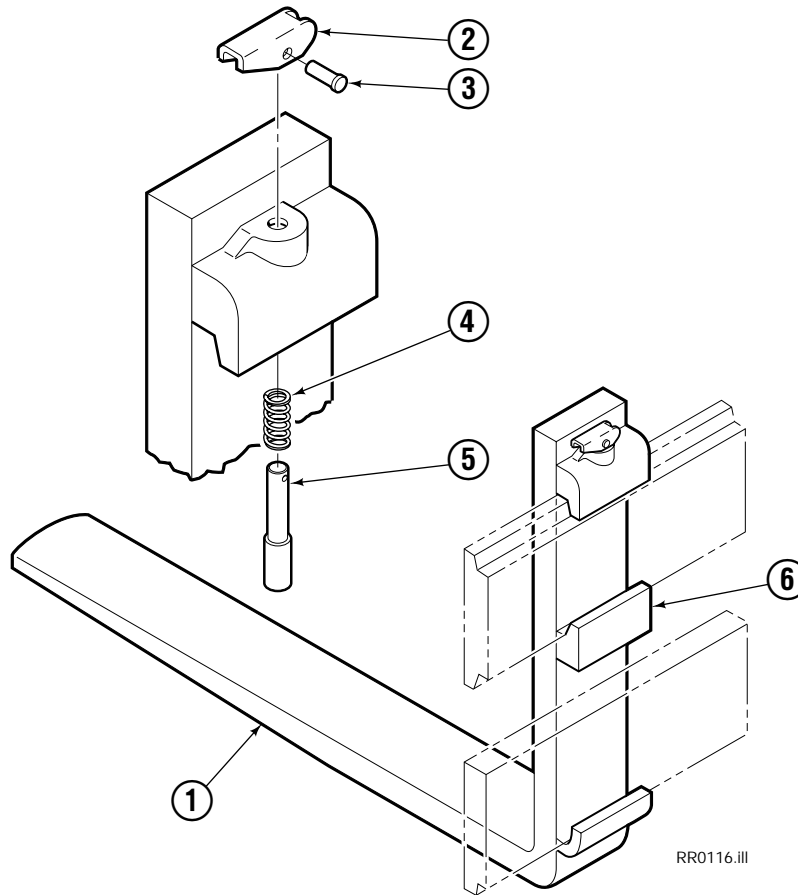

● Compatible with water glycol based hydraulic fluids.

Check Valve

REF	QTY	PART NO.	DESCRIPTION
		670549	Check Valve Assembly
1	2	609453	Fitting, 10
2	2	670552	Spring
3	2	670551	Guide
4	2	7020	Ball
5	2	602580	Fitting, 8
6	2	673989	Spring
7	1	670550	Body
8	1	670553	Spool

Adjustable Forks

65D					
REF	QTY	42" PART NO.	48" PART NO.	54" PART NO.	DESCRIPTION
		677217	677218	677219	Fork Assembly
1	1	677220	677221	677222	● Fork
2	1	622897	622897	622897	Handle
3	1	8007	8007	8007	Rivet
4	1	622898	622898	622898	Spring
5	1	622899	622899	622899	Pin
6	1	677260	677260	677260	■ Middle Hook