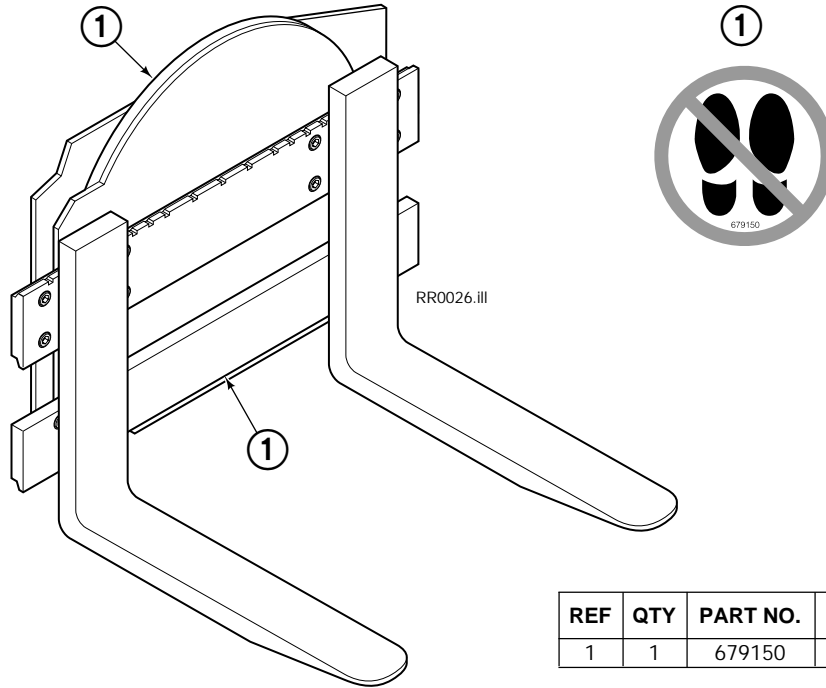

Safety Decals

REF	QTY	PART NO.	DESCRIPTION
1	1	679150	No Step Decal