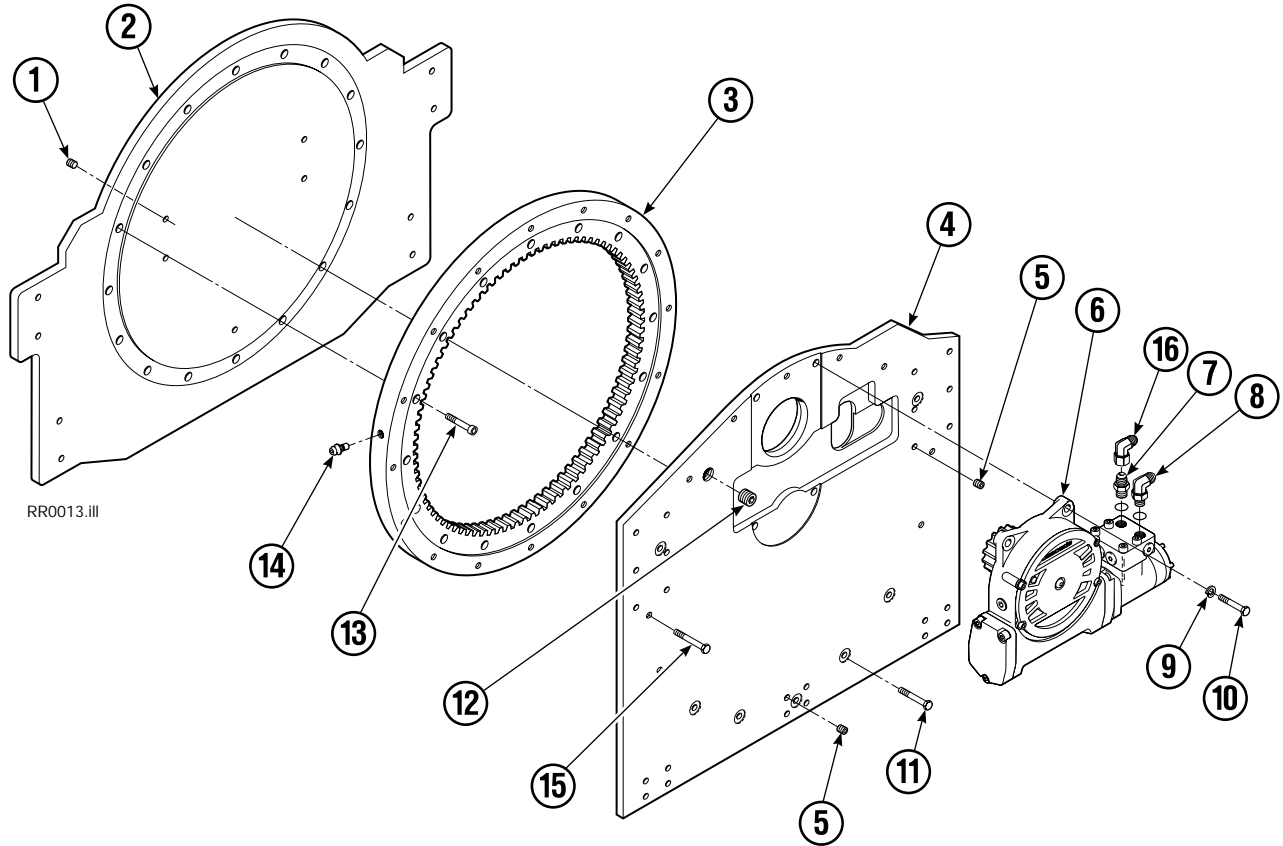

Base Unit Group

65D			
REF	QTY	PART NO	DESCRIPTION
		682040	Base Unit Group
1	5	631428	Plug
2	1	677224	Faceplate
3	1	672828	Bearing Assembly
4	1	681820	Baseplate
5	2	631385	Plug
6	1	675628	Drive Group ●
7	1	601377	Fitting, 8-8
8	1	601250	Fitting, 8-8
9	4	6290	Lockwasher
10	4	661742	Capscrew, 1/2 NC x 1.25 GR5
11	7	643538	Capscrew, 1/2 NC x 1.50 GR8
12	1	6605	Plug
13	16	4505	Capscrew, 1/2 NC x 1.25 GR8
14	1	7401	Grease Fitting
15	9	643539	Capscrew, 1/2 NC x 1.75 GR8
16	1	605761	Fitting, 8-8
		672481	Bearing Service Kit