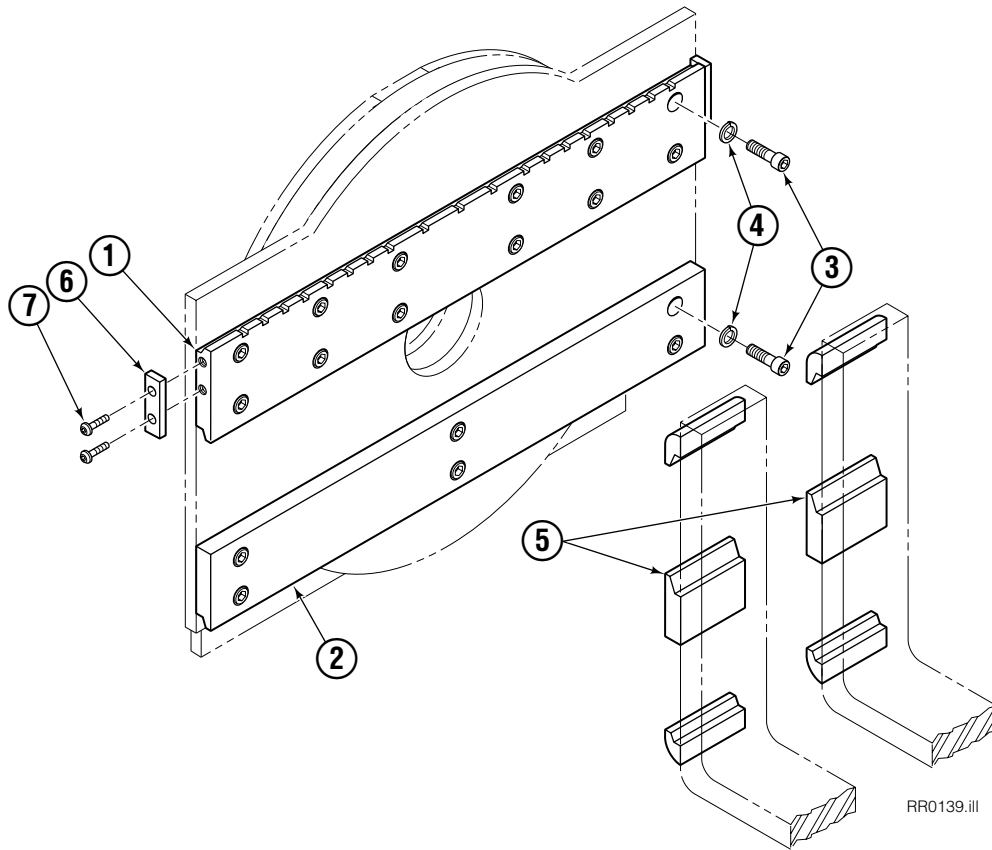

Fork Bar Group

65D			
REF	QTY	PART NO.	DESCRIPTION
		206776	Fork Bar Group
1	1	625525	Upper Bar
2	1	625526	Lower Bar
3	13	607103	Capscrew, 3/4 NC x 1.50 GR8
4	13	6448	Lockwasher, 3/4 ID
5	2	--	Hook
6	2	606988	Keeper
7	4	4880	Capscrew, 1/2 NC x 1.0 GR8