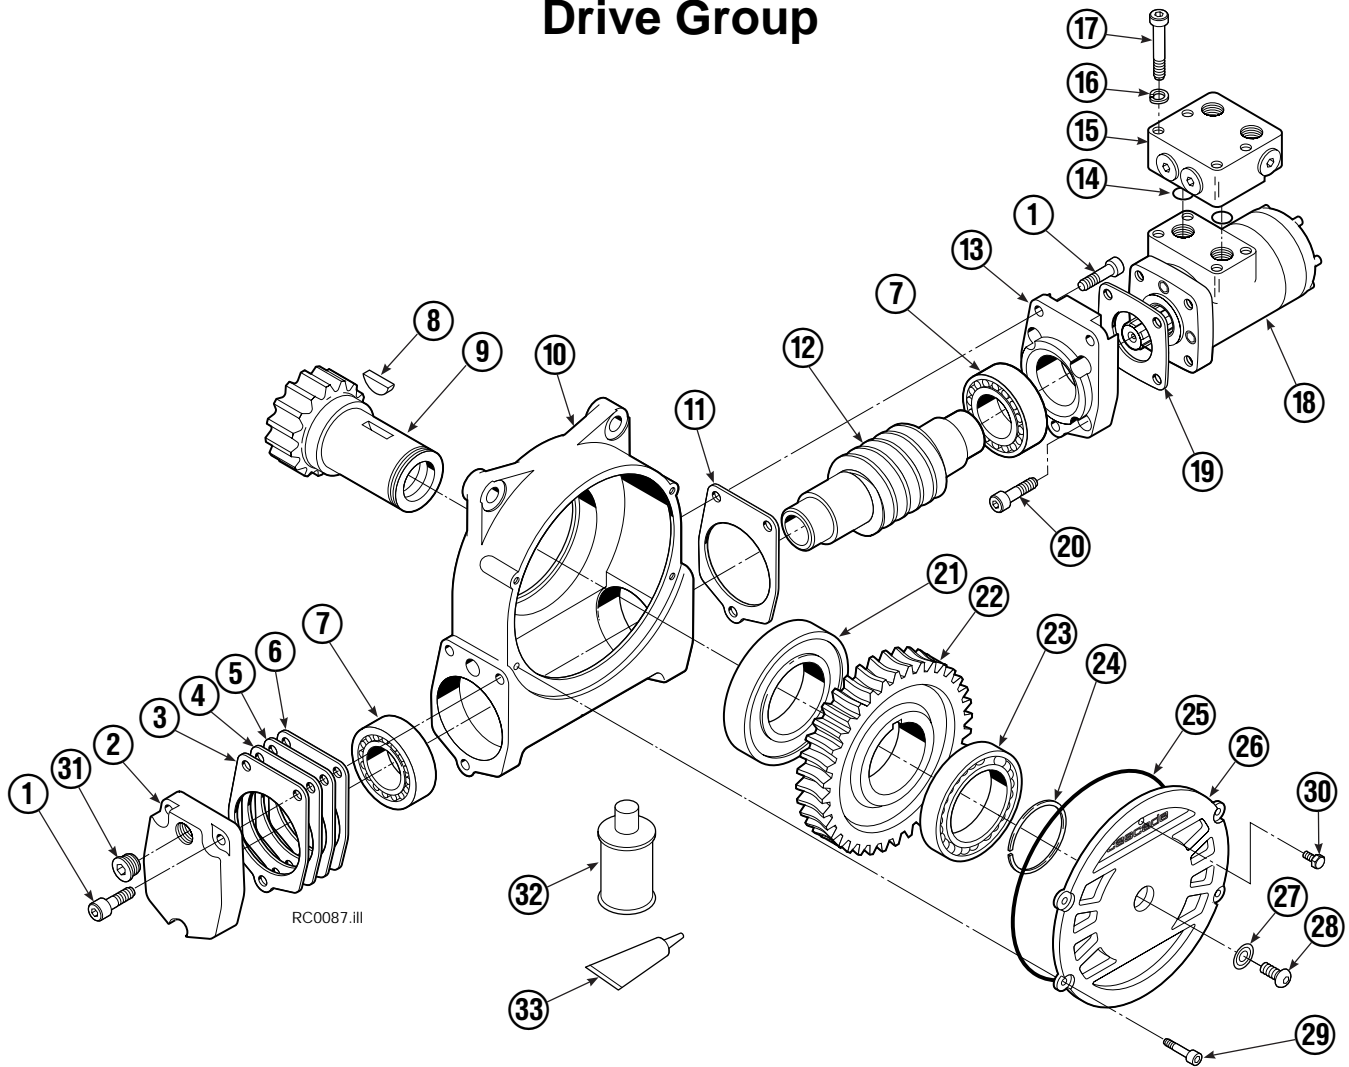

Drive Group

REF	QTY	PART NO.	DESCRIPTION	REF	QTY	PART NO.	DESCRIPTION
		675628	Drive Group with Motor	19	1	670575	Gasket
	■	675631	Drive Group without Motor	20	4	4468	Capscrew, 3/8 NC x .75 GR8
1	6	607061	Capscrew	21	1	670580	Bearing
2	1	676855	Cover	22	1	675609	Worm Gear
3	●	674513	Shim - .005 in. (blue)	23	1	670581	Bearing
4	●	670574	Shim - .010 in. (brown)	24	1	7214	Snap Ring
5	●	671757	Shim - .015 in. (pink)	25	1	643423	Gasket
6	●	671758	Shim - .020 in. (yellow)	26	1	670567	Cover
7	1	670579	Bearing	27	1	603680	Seal
8	1	670582	Key	28	1	783608	Capscrew, M12 x 16
9	1	670506	Pinion	29	4	671535	Capscrew
10	1	670565	Housing	30	1	644010	Relief Fitting
11	1	686465	Gasket	31	1	604510	Fitting, 6
12	1	675608	Worm	32	1	656300	Gear Box Lube - 48 oz.
13	1	670570	Adapter	33	1	668184	Sealant
14	2	2705	O-Ring			670578	Shim Service Kit (items 3-6, 11, 33)
15	1	670549	Check Valve			675637	Shim Service Kit (items 21, 33)
16	4	6444	Lockwasher, 5/16			675638	Shim Service Kit (items 3-7)
17	4	607059	Capscrew, 5/16 NC			206394	Motor Kit (items 11,14,18,19,20,33)
18	1	206392	Drive Motor ▲				

- Includes all items except 15, 17 and 18.
- Quantity as required.
- ▲ See Drive Motor page for parts breakdown.

Reference: Common Parts Group 675627, SK-5032.