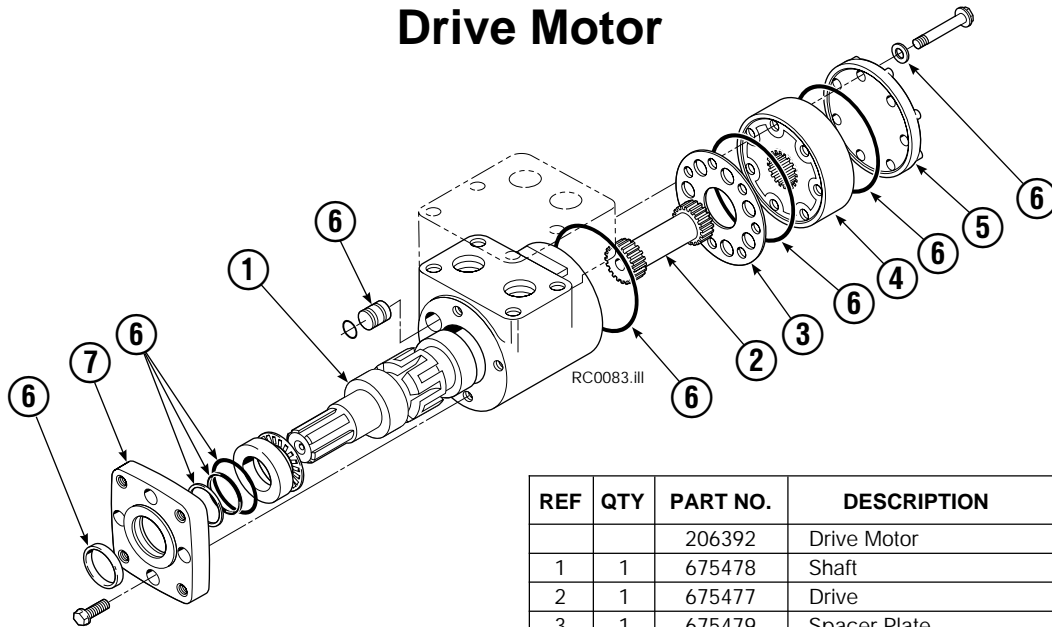

● See Drive Group page for parts breakdown.

Drive Group

REF	QTY	PART NO.	DESCRIPTION	REF	QTY	PART NO.	DESCRIPTION
		675628	Drive Group with Motor	19	1	670575	Gasket
	■	675631	Drive Group without Motor	20	4	4468	Capscrew, 3/8 NC x .75 GR8
1	6	607061	Capscrew	21	1	670580	Bearing
2	1	676855	Cover	22	1	675609	Worm Gear
3	●	674513	Shim - .005 in. (blue)	23	1	670581	Bearing
4	●	670574	Shim - .010 in. (brown)	24	1	7214	Snap Ring
5	●	671757	Shim - .015 in. (pink)	25	1	643423	Gasket
6	●	671758	Shim - .020 in. (yellow)	26	1	670567	Cover
7	1	670579	Bearing	27	1	603680	Seal
8	1	670582	Key	28	1	783608	Capscrew, M12 x 16
9	1	670506	Pinion	29	4	671535	Capscrew
10	1	670565	Housing	30	1	644010	Relief Fitting
11	1	686465	Gasket	31	1	604510	Fitting, 6
12	1	675608	Worm	32	1	656300	Gear Box Lube - 48 oz.
13	1	670570	Adapter	33	1	668184	Sealant
14	2	2705	O-Ring			670578	Shim Service Kit (items 3-6, 11, 33)
15	1	670549	Check Valve			675637	Shim Service Kit (items 21, 33)
16	4	6444	Lockwasher, 5/16			675638	Shim Service Kit (items 3-7)
17	4	607059	Capscrew, 5/16 NC			206394	Motor Kit (items 11,14,18,19,20,33)
18	1	206392	Drive Motor ▲				

- Includes all items except 15, 17 and 18.
- Quantity as required.
- ▲ See Drive Motor page for parts breakdown.

Reference: Common Parts Group 675627, SK-5032.

Drive Motor

REF	QTY	PART NO.	DESCRIPTION
		206392	Drive Motor
1	1	675478	Shaft
2	1	675477	Drive
3	1	675479	Spacer Plate
4	1	675480	■ Gerotor Set (101-1768-007)
4	1	685075	■ Gerotor Set (101-1768-009)
5	1	675482	End Cap
6	1	206405	● Service Kit
7	1	685089	■ Flange (101-1768-007)
7	1	685090	■ Flange (101-1768-009)