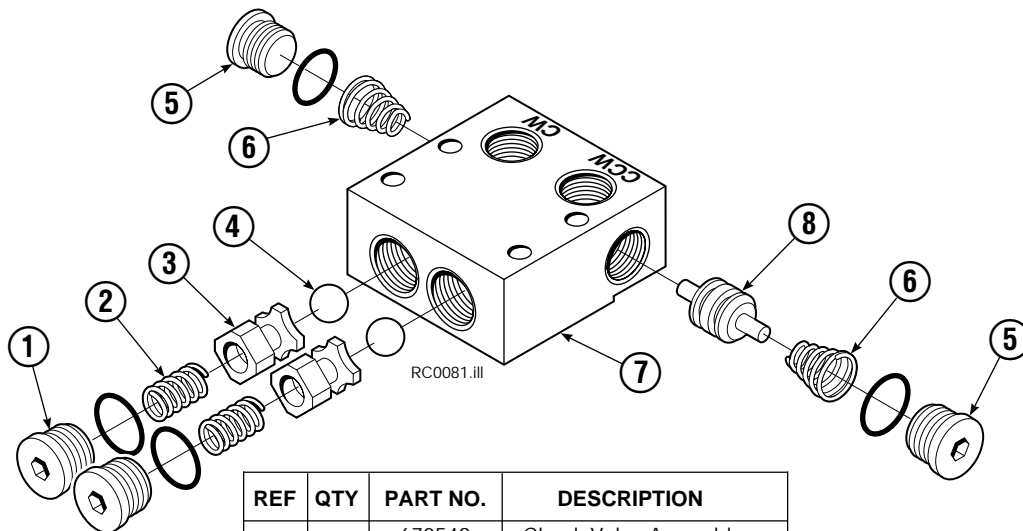

Check Valve

REF	QTY	PART NO.	DESCRIPTION
		670549	Check Valve Assembly
1	2	609453	Fitting, 10
2	2	670552	Spring
3	2	670551	Guide
4	2	7020	Ball
5	2	602580	Fitting, 8
6	2	673989	Spring
7	1	670550	Body
8	1	670553	Spool