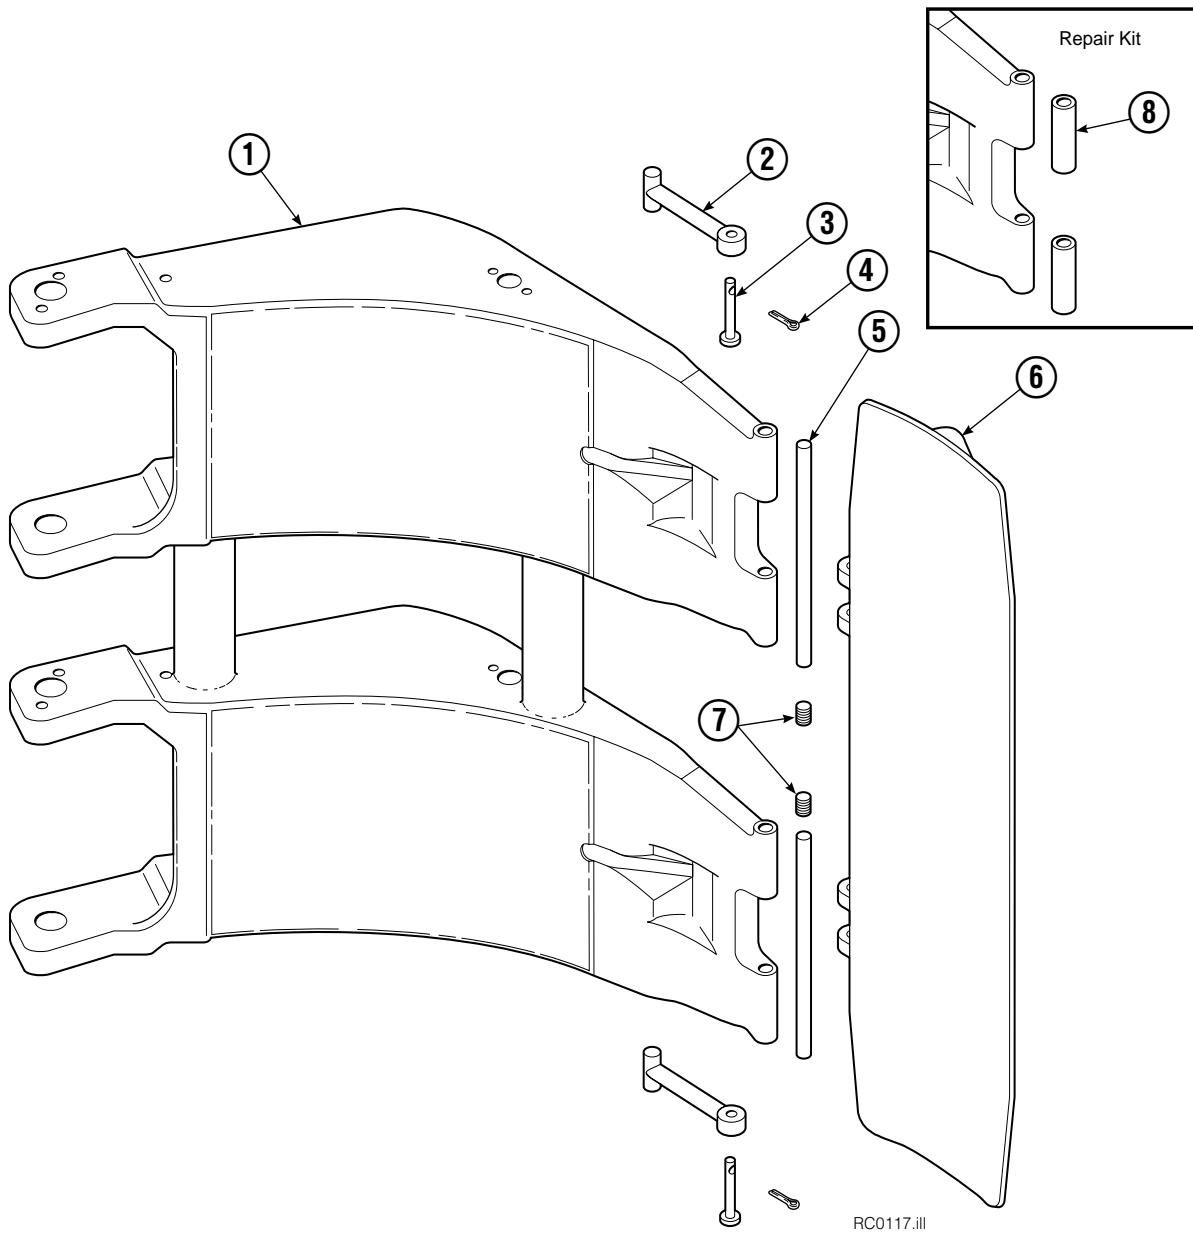

Long Arm

45F			
REF	QTY	PART NO.	DESCRIPTION
		207421	Contact Pad Group – Items 2-7
1	1	680441	Long Arm
2	2	674700	Link
3	2	674265	Clevis Pin
4	2	6525	Cotter Pin
5	2	674701	Pin
6	1	207420	Contact Pad
7	2	604510	Fitting
8	1	674928	Arm Tip Repair Kit

Reference: SK-4959