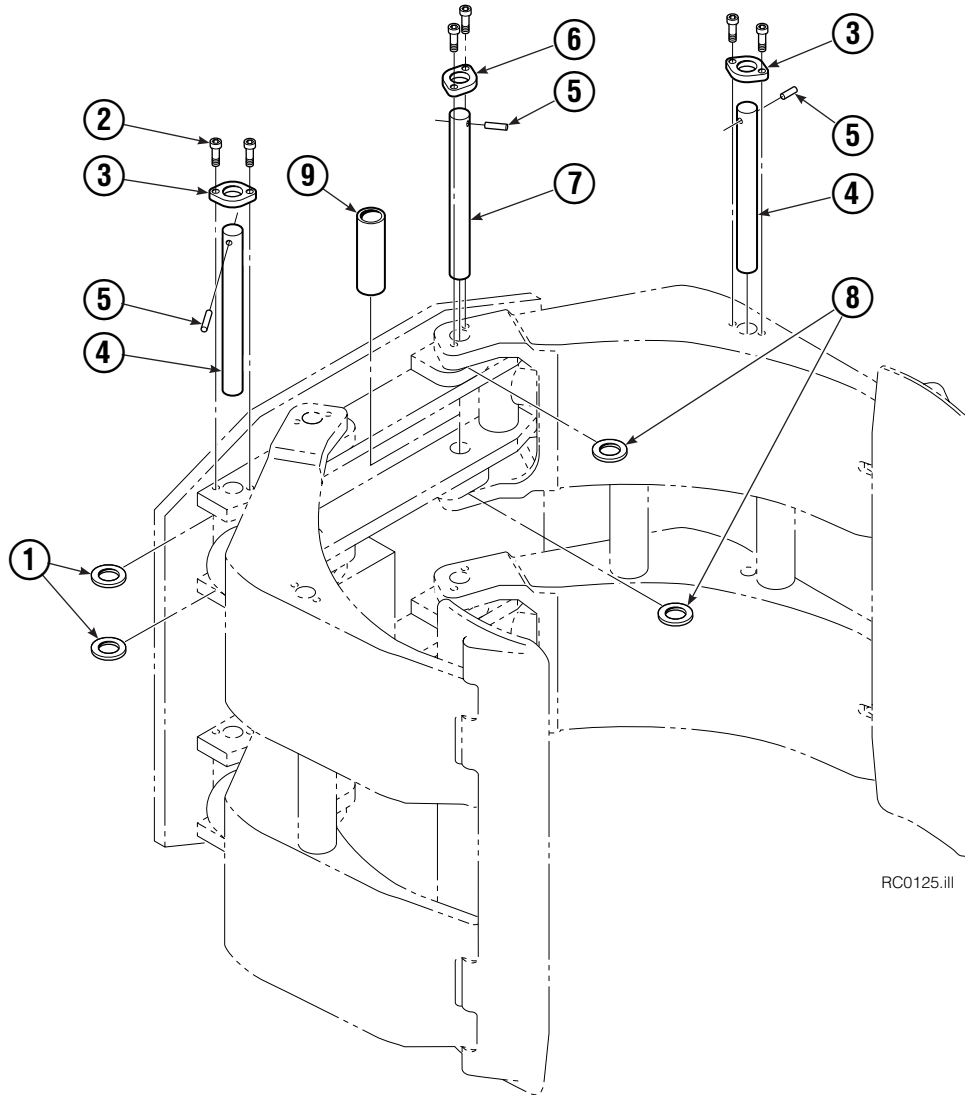

Common Components Group

RC0125.ill

45F			
REF	QTY	PART NO.	DESCRIPTION
		680634	Common Components Group
1	8	674837	Shim
2	24	4466	Capscrew, 3/8 NC x .50
3	8	674827	Retainer
4	8	680639	Pin
5	12	673385	Drive Pin
6	4	674828	Retainer
7	4	674835	Pin
8	16	660200	Shim
9	4	681669	Spacer

Reference: SK-4962, SK-4963.