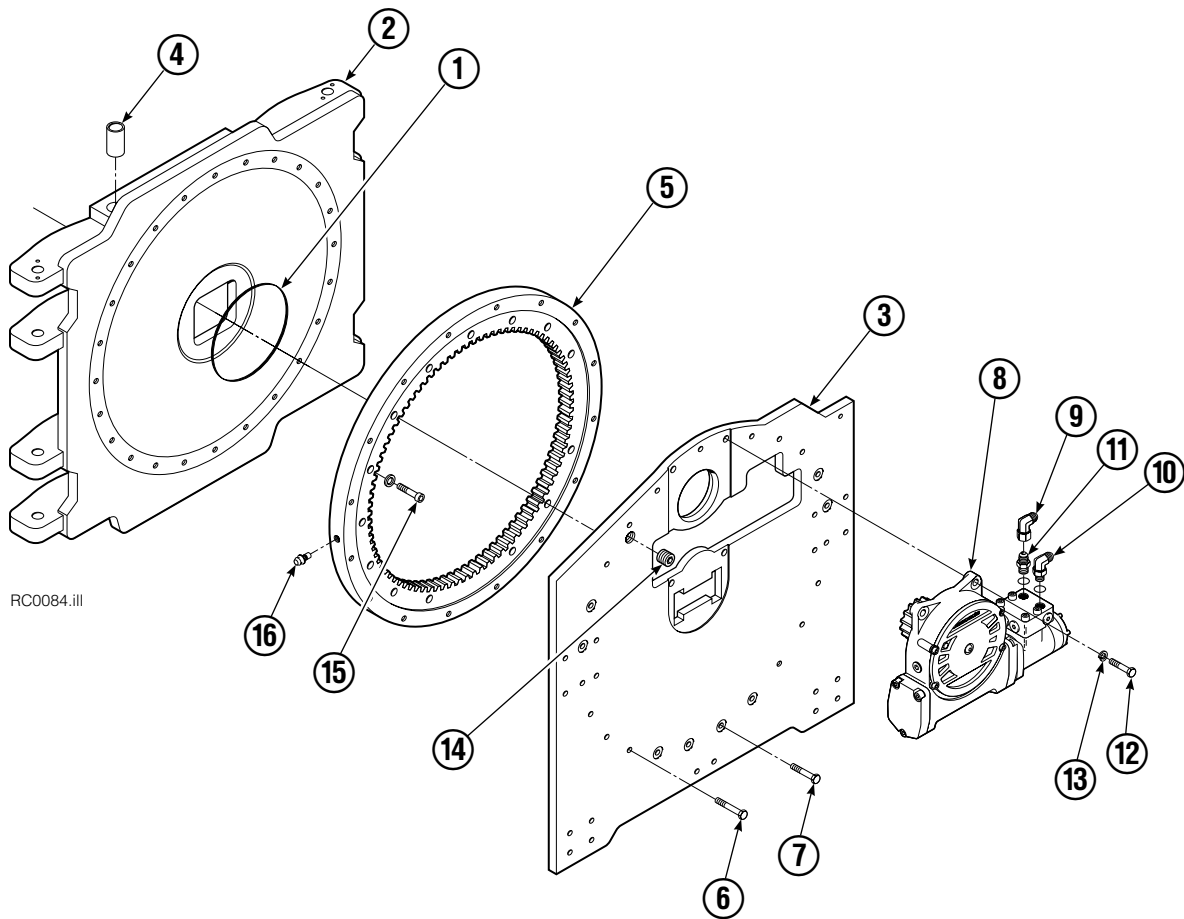

Roll Clamp Safety Decals			
REF	QTY	PART NO.	DESCRIPTION
1	6	665595	No Hand Hold Decal
2	3	660269	Short Arm Rotation Position Decal
3	4	656038	Caution Decal
4	4	679150	No Step Decal
5	4	665677	Trapped Pressure Decal
6	1	679059	Quick-Change Hook Decal

Frame Group

RC0084.ill

45F			
REF	QTY	PART NO.	DESCRIPTION
		682189	Frame Group
1	1	670931	Seal
2	1	682433	Faceplate
3	1	680679	Baseplate
4	8	674843	Bushing
5	1	672828	Bearing Assembly ▲
6	9	643539	Capscrew, 1/2 NC x 1.75
7	7	643538	Capscrew, 1/2 NC x 1.50
8	1	795491	Drive Group ●
9	1	605761	Fitting, 8-8
10	1	601250	Fitting, 8-8
11	1	601377	Fitting, 8-8
12	4	661742	Capscrew, 1/2 NC x 1.25
13	4	6290	Lockwasher
14	1	6605	Plug
15	16	4505	Capscrew ▲
16	1	7401	Grease Fitting