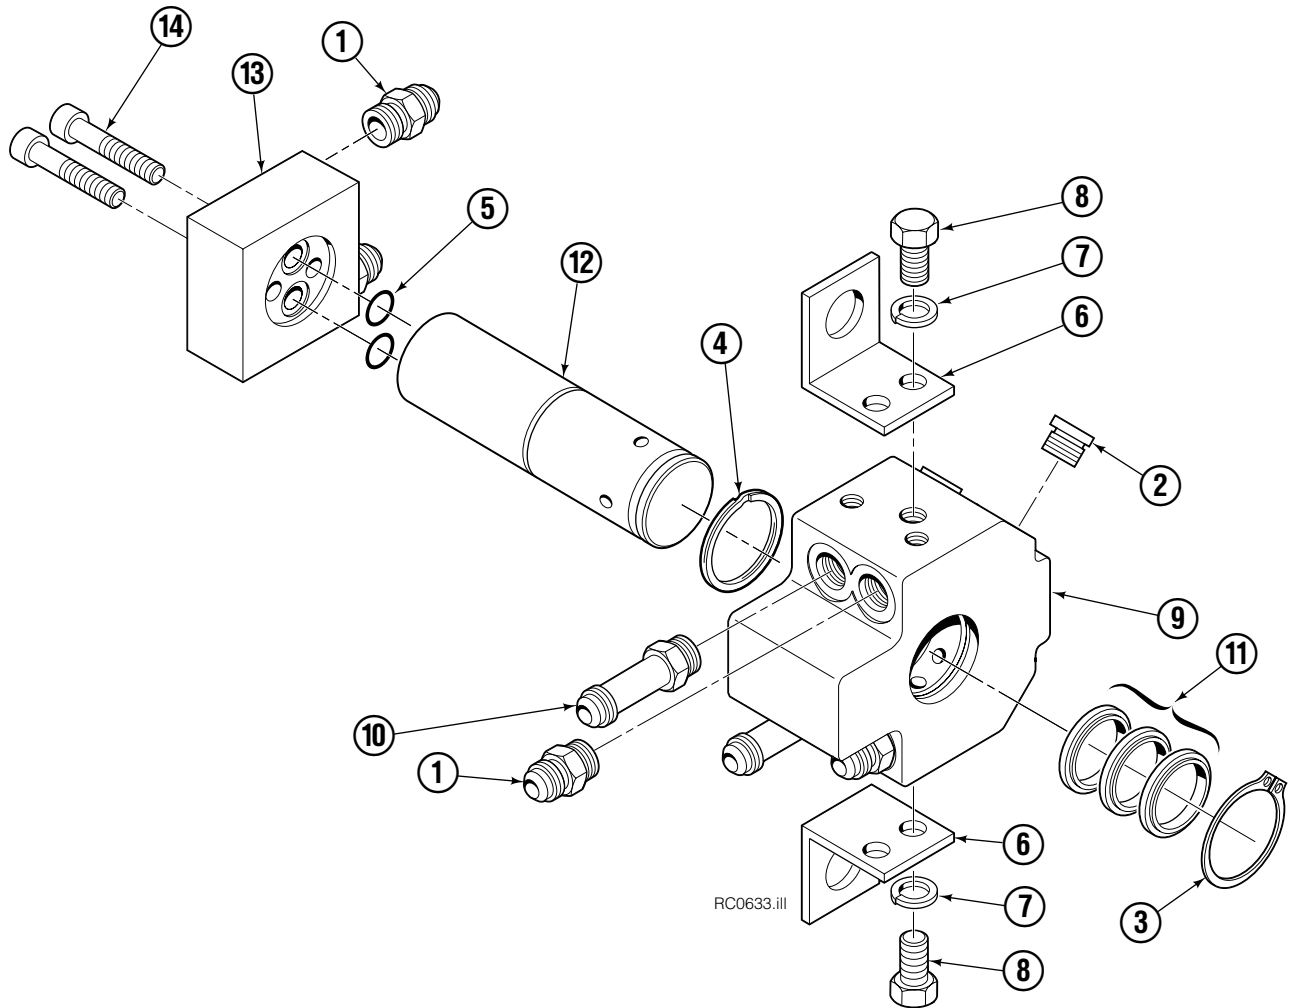

Reference: SK-4962, SK-4963.

Hosing Group Fixed Short Arm

45F			
REF	QTY	PART NO.	DESCRIPTION
		223460	Hosing Group
1	2	680113	Insert
2	1	222682	Revolving Connection ▲
3	2	673416	Segment
4	2	209019	Washer
5	2	645565	Shoulder Bolt
6	4	680115	Hose, 43.75"
7	2	208764	Grommet

▲ See Revolving Connection page for parts breakdown.
Reference: SK-6438, Common Parts Group 223459R0.

Revolving Connection

45F			
REF	QTY	PART NO.	DESCRIPTION
		222682	Revolving Connection
1	4	604511	Fitting, 6-6
2	4	604510	Fitting, 6
3	1	3138	Snap Ring
4	1	7341	Snap Ring
5	2	564448	O-Ring
6	2	222675	Bracket
7	2	681238	Lockwasher, M10
8	2	212632	Capscrew, M10 x 20
9	1	222671	Body
10	2	605743	Fitting Adapter, 6-6
11	3	214649	Seal
12	1	222674	Shaft
13	1	222673	End Block
14	2	768796	Capscrew, M8 x 35
		222694	Service Kit

Long Arm Cylinder

REF	QTY	PART NO.	DESCRIPTION
		555153	Cylinder Assembly
1	1	674840	Bearing
2	1	560997	Nut
3	1	660767	◆ Bearing
4	1	662460	◆ Seal
5	2	638293	◆ Back-Up Ring
6	2	604511	Fitting, 6-6
7	1	556852	Fitting, 4
8	1	557212	Check Valve
9	1	2797	◆ O-Ring
10	1	615140	◆ Back-Up Ring
11	1	554598	◆ Seal
12	1	564930	◆ Wiper
13	1	555220	Rod
14	1	555207	Retainer
15	1	555226	Piston
16	1	2722	◆ O-Ring
17	1	555219	Shell
18	1	667516	Check Valve Service Kit
19	1	-	Spacer
20	2	674840	Bearing
21	1	672909	Seal Loader
		555227	Service Kit