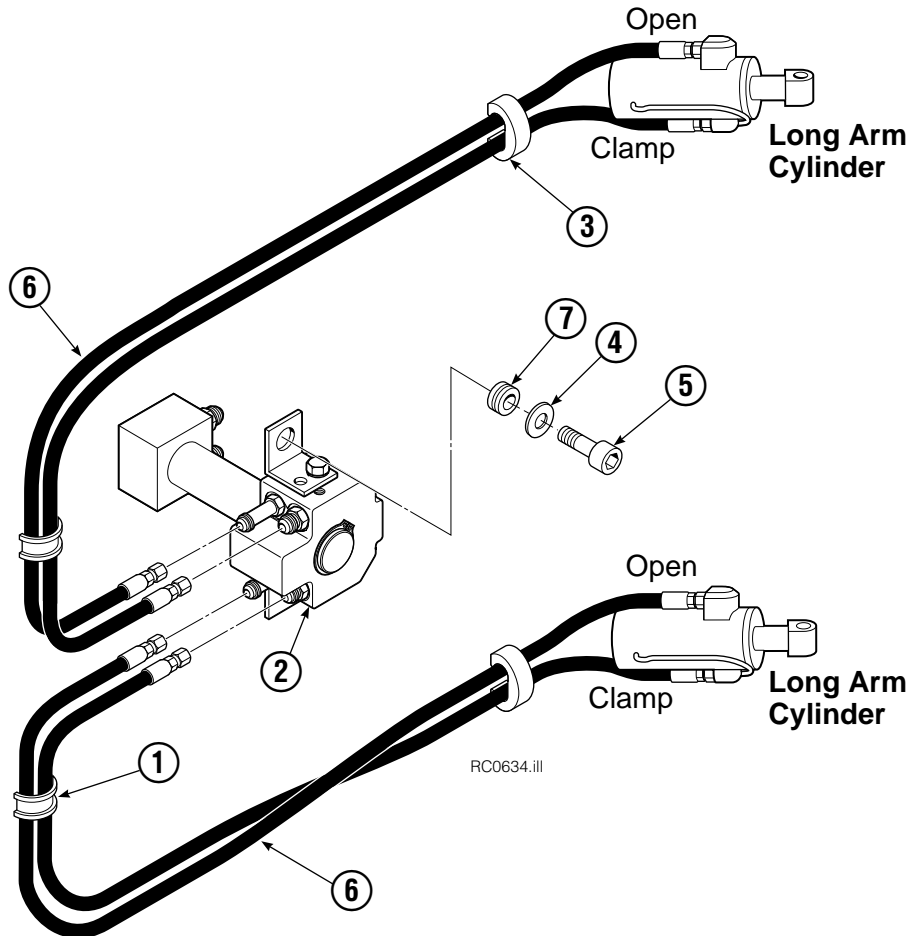

Hosing Group Fixed Short Arm

45F			
REF	QTY	PART NO.	DESCRIPTION
		223460	Hosing Group
1	2	680113	Insert
2	1	222682	Revolving Connection ▲
3	2	673416	Segment
4	2	209019	Washer
5	2	645565	Shoulder Bolt
6	4	680115	Hose, 43.75"
7	2	208764	Grommet

▲ See Revolving Connection page for parts breakdown.
Reference: SK-6438, Common Parts Group 223459R0.