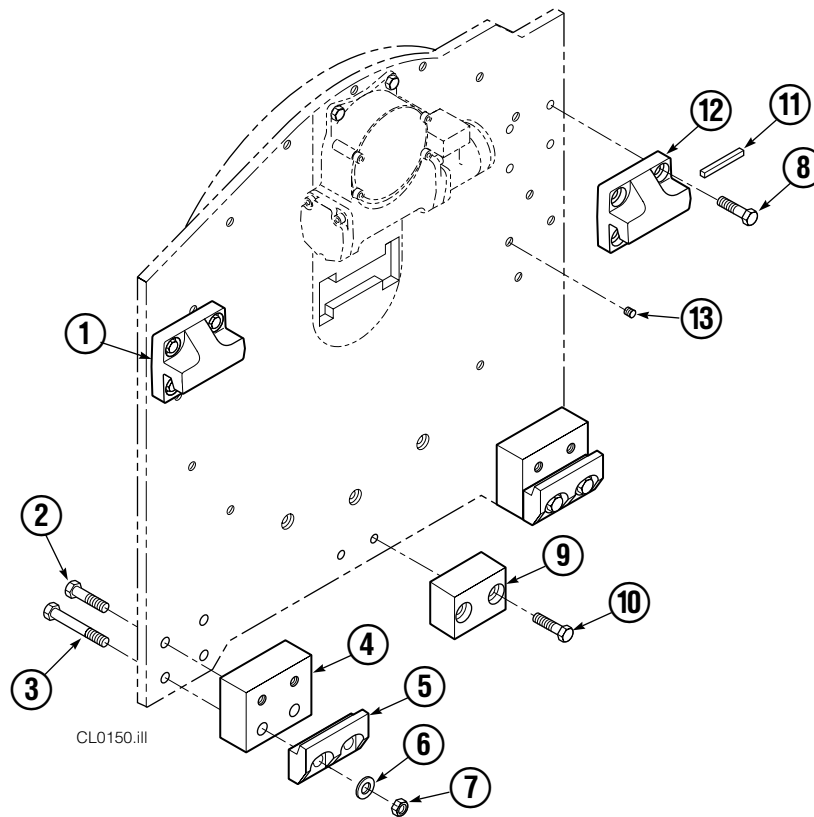

Bolt-On Mounting Group

Class III, 4°

REF	QTY	PART NO.	DESCRIPTION
		680631	Mounting Group
1	1	670527	Upper Hook – LH
2	4	3709	Capscrew, 5/8 NC x 1.50
3	4	674261	Capscrew, 5/8 NC x 3.75
4	2	676037	Spacer
5	2	675969	Lower Hook
6	4	667225	Washer
7	4	676281	Nut, 5/8
8	8	667369	Capscrew, 5/8 NC x 1.25
9	1	680683	Center Spacer
10	2	677828	Capscrew, 1/2 NC x 1.00
11	1	669344	Stop Kit
12	1	670528	Upper Hook – RH
13	2	631385	Plug, 5/8