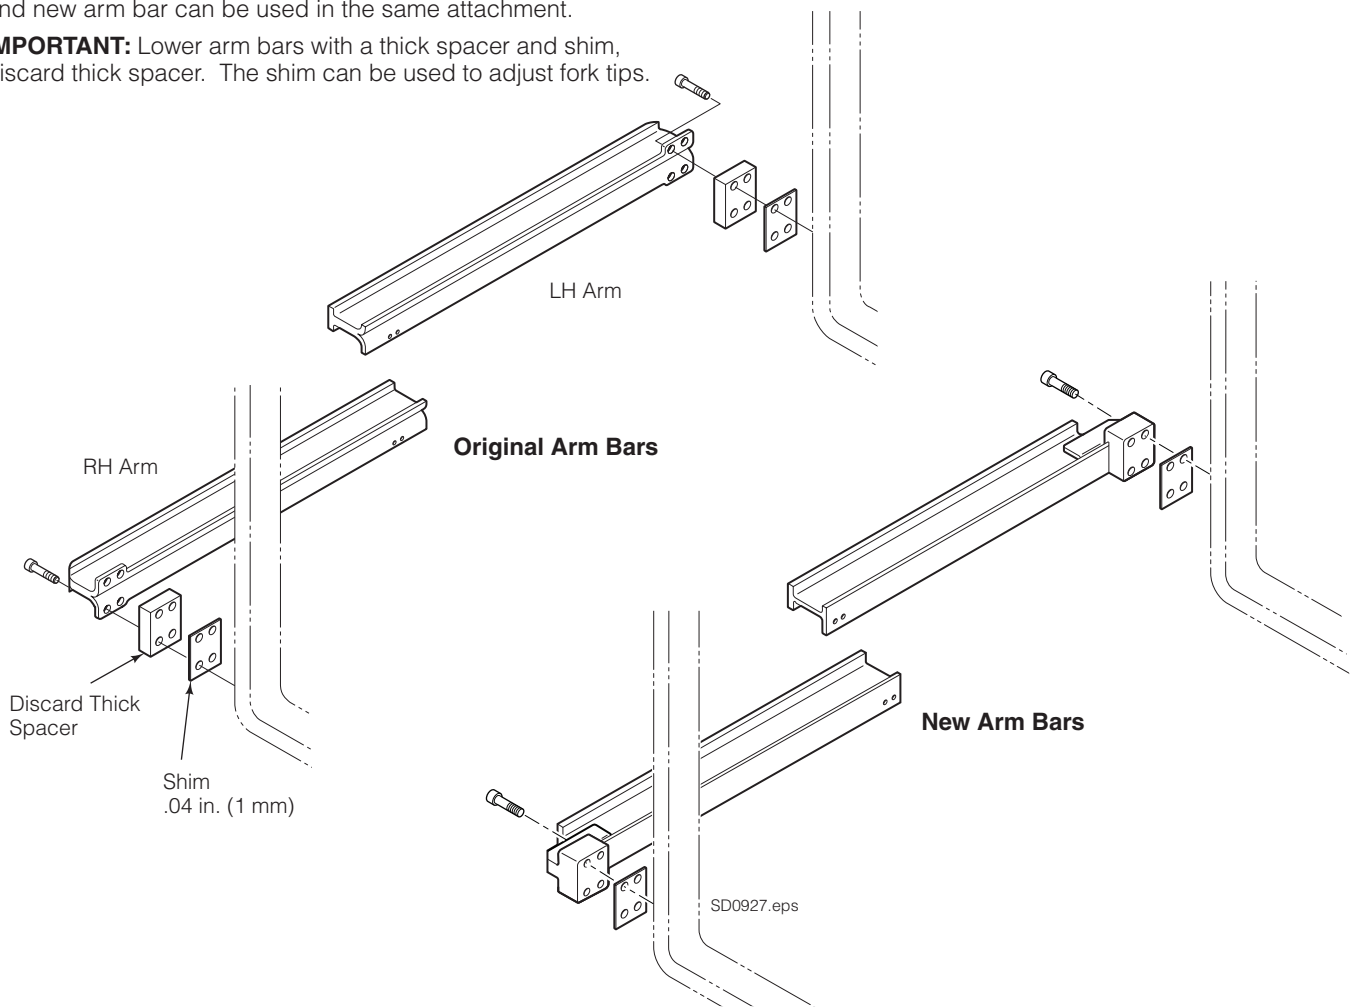

Technical Bulletin

Single-Double Lower Arm Bar Conversion

This sheet provides information on Single-Double Lower Arm Bar replacement parts. Cascade has developed an improved arm bar that replaces the original style. To remove the original lower arm bar, refer to the Single-Double E & F Series Service Manual 215973. The spacers need to be discarded in order to install the new arm bar. The original arms and new arms configuration are shown.

NOTE: Arms can be replaced individually. An original arm bar and new arm bar can be used in the same attachment.

IMPORTANT: Lower arm bars with a thick spacer and shim, discard thick spacer. The shim can be used to adjust fork tips.