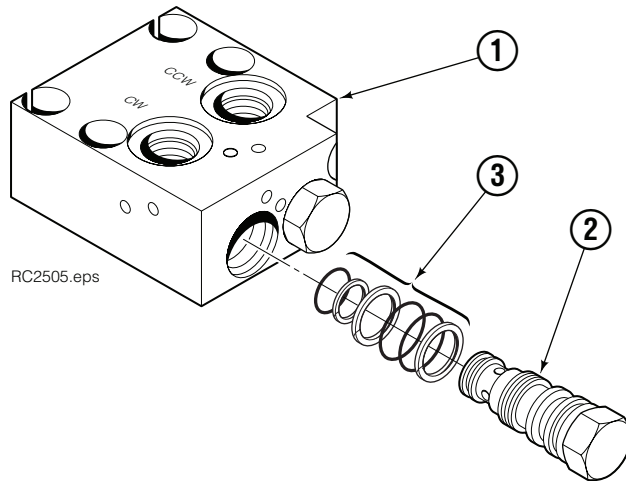

● Quantity as required.

◆ See Valve page for parts breakdown.

■ See Drive Motor page for parts breakdown.

★ For service replacement use Bearing 670580.

Drive Motor

REF	QTY	PART NO.	DESCRIPTION
		206406	Drive Motor – 2.2 c.i.
1	1	675478	Shaft
2	1	675477	Drive
3	1	675479	Spacer Plate
4	1	675480	Gerotor Set (101-1768-007) ■
	1	685074	Gerotor Set (101-1768-009) ■
5	1	675482	End Cap
6	1	206405	Service Kit ●
7	1	685089	Flange (101-1768-007) ■
	1	685090	Flange (101-1768-009) ■

REF	QTY	PART NO.	DESCRIPTION
		6063316	Check Valve Assembly
1	1	6063282	Valve Body
2	2	6038929	Check Valve – PO
3	2	667516	Service Kit

Fork Bar Group

55G			
REF	QTY	PART NO.	DESCRIPTION
		6066064	Fork Bar Group
1	1	6062895	Upper Bar
2	1	6065990	Lower Bar
3	18	769574	Capscrew, M16 x 35
4	18	678992	Lockwasher, M16
5	2	775443	Capscrew, M16 x 25
6	2	689279	Middle Hook