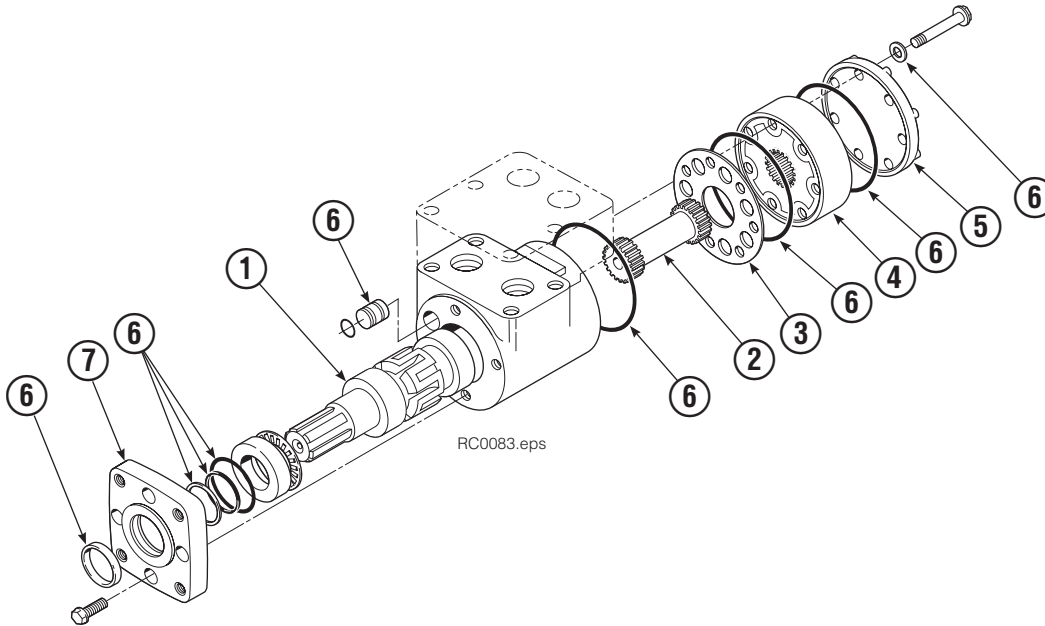

Drive Motor

REF	QTY	PART NO.	DESCRIPTION
		206406	Drive Motor – 2.2 c.i.
1	1	675478	Shaft
2	1	675477	Drive
3	1	675479	Spacer Plate
4	1	675480	Gerotor Set (101-1768-007) ■
	1	685074	Gerotor Set (101-1768-009) ■
5	1	675482	End Cap
6	1	206405	Service Kit ●
7	1	685089	Flange (101-1768-007) ■
	1	685090	Flange (101-1768-009) ■

Cascade provides service replacement parts for the listed parts only. Due to cost, if other parts need replacement, the complete drive motor should be replaced.

- See Nameplate under valve for correct part number of Gerotor Set and Flange.
- Compatible with water glycol based hydraulic fluids.