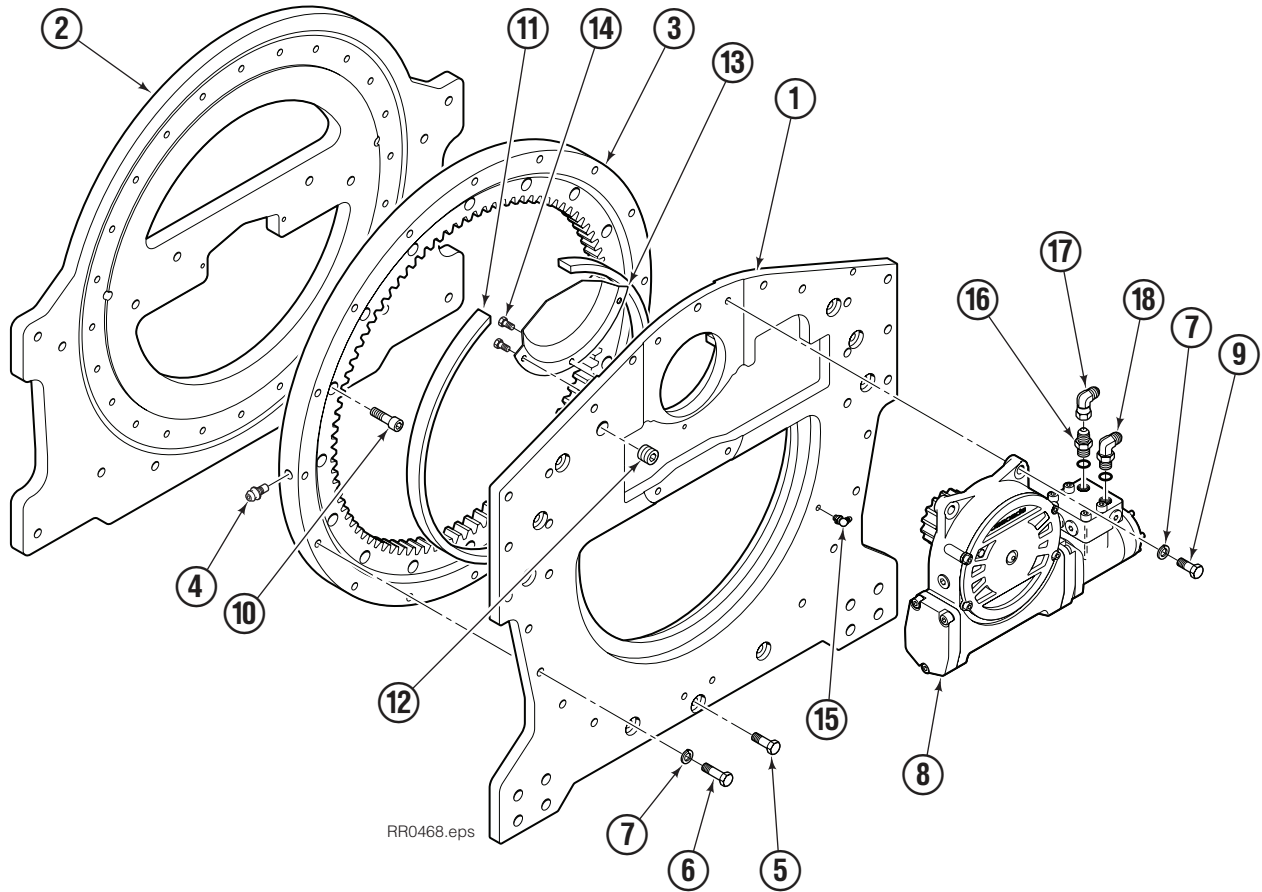

Rotator Group

55G			
REF	QTY	PART NO.	DESCRIPTION
		6052001	Rotator Group (R7)
1	1	6059682	Baseplate
2	1	6052006	Faceplate
3	1	213761	Bearing Assembly
4	1	7401	Grease Fitting
5	9	6057357	Capscrew, M12 x 45
6	13	213633	Capscrew, M12 x 50
7	17	683822	Lockwasher, M12
8	1	368073	Drive Group ■
9	4	763021	Capscrew, M12 x 30
10	24	767596	Capscrew, M12 x 40
11	1	6080266	Seal
12	1	6605	Plug
13	1	6077615	Cover Plate
14	3	767961	Capscrew, M8 x 16
15	1	7406	Grease Fitting
16	1	601377	◆ Fitting, 8-8
17	1	605761	◆ Fitting, 8-8
18	1	601250	◆ Fitting, 8-8

● Quantity as required.

◆ See Valve page for parts breakdown.

■ See Drive Motor page for parts breakdown.

★ For service replacement use Bearing 670580.

Drive Motor

REF	QTY	PART NO.	DESCRIPTION
		206406	Drive Motor – 2.2 c.i.
1	1	675478	Shaft
2	1	675477	Drive
3	1	675479	Spacer Plate
4	1	675480	Gerotor Set (101-1768-007) ■
	1	685074	Gerotor Set (101-1768-009) ■
5	1	675482	End Cap
6	1	206405	Service Kit ●
7	1	685089	Flange (101-1768-007) ■
	1	685090	Flange (101-1768-009) ■

Check Valve

REF	QTY	PART NO.	DESCRIPTION
		670549	Check Valve Assembly
1	2	609453	Fitting, 10
2	2	670552	Spring
3	2	670551	Guide
4	2	7020	Ball
5	2	602580	Fitting, 8
6	2	673989	Spring
7	1	670550	Body
8	1	670553	Spool

REF	QTY	PART NO.	DESCRIPTION
		6063316	Check Valve Assembly
1	1	6063282	Valve Body
2	2	6038929	Check Valve – PO
3	2	667516	Service Kit

Fork Bar Group

55G			
REF	QTY	PART NO.	DESCRIPTION
		6066064	Fork Bar Group
1	1	6062895	Upper Bar
2	1	6065990	Lower Bar
3	18	769574	Capscrew, M16 x 35
4	18	678992	Lockwasher, M16
5	2	775443	Capscrew, M16 x 25
6	2	689279	Middle Hook