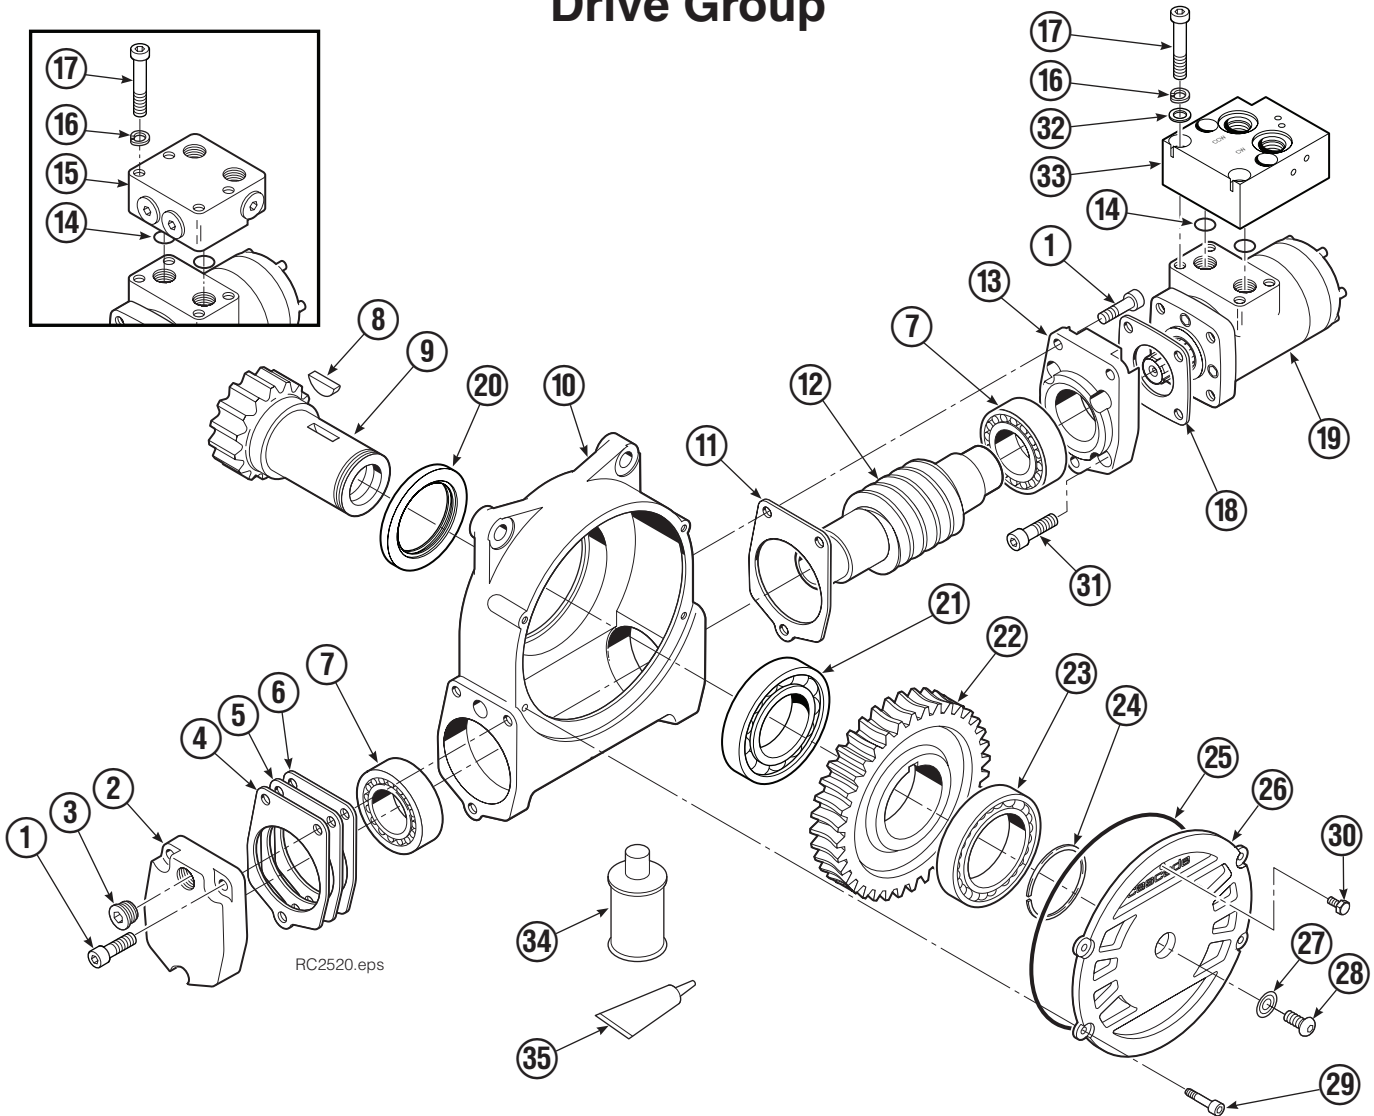

Drive Group

REF	QTY	PART NO.	DESCRIPTION	REF	QTY	PART NO.	DESCRIPTION
		368073	Drive Group with 2.2 c.i. Motor	19	1	206406	Drive Motor – 2.2 c.i. ■
1	6	769570	Capscrew, M12 x 25	20	1	3014870	Seal
2	1	676855	Cover	21	1	6033892	Bearing ★
3	1	604510	Fitting, 6	22	1	675609	Worm Gear
4	●	670574	Shim – .010" (brown)	23	1	670581	Bearing
5	●	671757	Shim – .015" (pink)	24	1	7214	Snap Ring
6	●	671758	Shim – .020" (yellow)	25	1	643423	O-Ring
7	2	670579	Bearing	26	1	775552	Cover
8	1	670582	Key	27	1	783609	Seal
9	1	670506	Pinion	28	1	783608	Capscrew, M12 x 16
10	1	775551	Housing	29	4	200882	Capscrew, M8 x 20
11	1	686465	Gasket	30	1	644010	Relief Fitting
12	1	675608	Worm	31	4	4468	Capscrew, 3/8 x .75
13	1	775553	Adapter	32	4	221494	Washer, M8
14	2	2705	O-Ring	33	1	6063316	Check Valve ◆
15	1	670549	Check Valve ◆	34	1	656300	Gear Box Lube – 48 oz.
16	4	6444	Lockwasher	35	1	668184	Sealant
17	4	607059	Capscrew, 5/16 x 1.75			670578	Shim Service Kit (items 4-6,11,25,35)
18	1	670575	Gasket			212919	Motor Kit–2.2 (items 11,14,18,19,35)

● Quantity as required.

◆ See Valve page for parts breakdown.

■ See Drive Motor page for parts breakdown.

★ For service replacement use Bearing 670580.