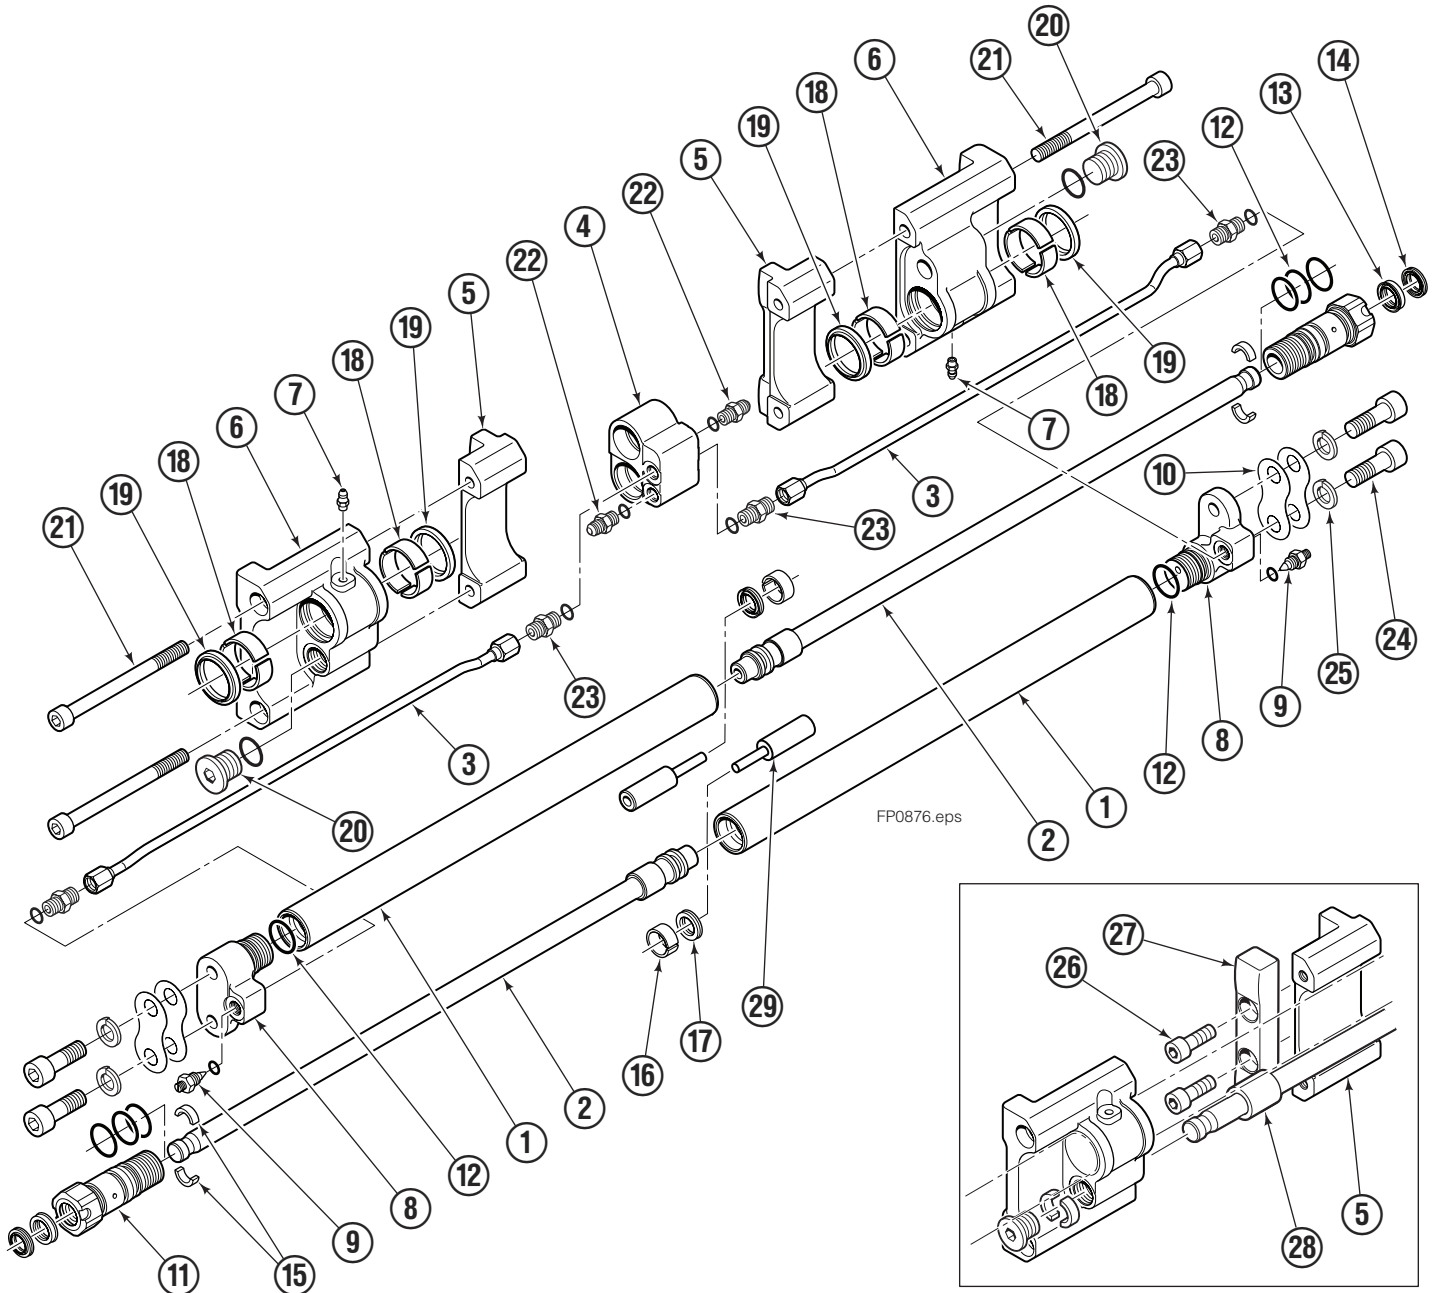

Fork Positioner Assembly

Sticker showing operating pressure, phone numbers for service & parts.

Fork Positioner Assembly

Items that vary by width

120K/150K			
ASSEMBLY PART NO.	REF. NO. 1 ★ CYLINDER SHELL QTY 2	REF. NO. 2 ★ CYLINDER ROD QTY 2	REF. NO. 3 TUBE QTY 2
6804700	6804695	6804698	6804699

REF	QTY	PART NO.	DESCRIPTION
		6069312	Common Parts Group
4	1	6059224	Manifold
5	2	6059395	◆ Fork Carrier, Inner, 122/150/180 mm Fork
6	2	6059301	Fork Carrier, Outer
7	2	424115	Grease Fitting
8	2	6059267	Cylinder Head End
9	2	6042658	Restrictor Fitting
10	4	6059383	Shim
11	2	6059219	Cylinder Retainer
12	8	6059580	O-Ring, Retainer OD ✖
13	2	562132	Rod Seal, Retainer ✖
14	2	562131	Rod Wiper, Retainer ✖
15	4	6059382	Half-Ring Keeper
16	2	6059421	Piston Wear Ring ✖
17	2	6059422	Piston Seal ✖
18	4	6059419	Bearing, Composite
19	4	6059584	Wiper
20	2	6059459	Rod Retainer Plug
21	4	6405531	Capscrew, M12 x 160
22	2	6043332	Fitting, M10 to No.4 JIC ●
23	4	6042689	Fitting, M10 to EO-2 Tube
24	4	769577	Capscrew, M16 x 50 ■
25	4	678992	Lockwasher, M16 ■
26	4	767615	◆ Capscrew, M10 x 25
27	2	6059397	◆ Spacer Bar
28	2	—	Rod Spacer
29	2	8100527	Piston Spacer

★ If cylinder shell or rod needs replacing due to bending damage, order complete Fork Positioner Assembly.

◆ Included in Fork Carrier Assembly 6059395.

✖ Included in Cylinder Service Kit 6081752.

● Included in Fitting Group 6045440.

■ Included in Mounting Kit 6059460.

Reference: SK-8919.1