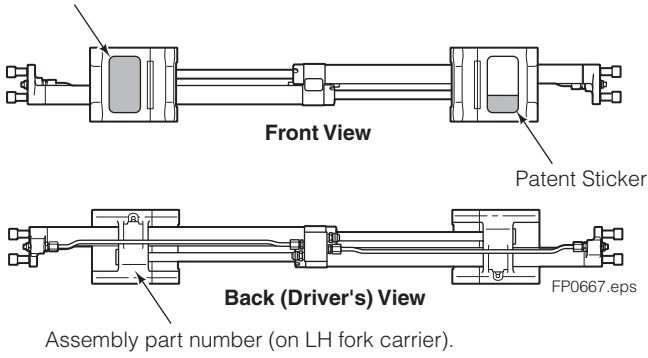

Fork Positioner Assembly

Sticker showing operating pressure, phone numbers for service & parts.

Fork Positioner Assembly

Items that vary by width

120K/150K			
ASSEMBLY PART NO.	REF. NO. 1 ★ CYLINDER SHELL QTY 2	REF. NO. 2 ★ CYLINDER ROD QTY 2	REF. NO. 3 TUBE QTY 2
6804700	6804695	6804698	6804699

REF	QTY	PART NO.	DESCRIPTION
		6069312	Common Parts Group
4	1	6059224	Manifold
5	2	6059395	◆ Fork Carrier, Inner, 122/150/180 mm Fork
6	2	6059301	Fork Carrier, Outer
7	2	424115	Grease Fitting
8	2	6059267	Cylinder Head End
9	2	6042658	Restrictor Fitting
10	4	6059383	Shim
11	2	6059219	Cylinder Retainer
12	8	6059580	O-Ring, Retainer OD ✖
13	2	562132	Rod Seal, Retainer ✖
14	2	562131	Rod Wiper, Retainer ✖
15	4	6059382	Half-Ring Keeper
16	2	6059421	Piston Wear Ring ✖
17	2	6059422	Piston Seal ✖
18	4	6059419	Bearing, Composite
19	4	6059584	Wiper
20	2	6059459	Rod Retainer Plug
21	4	6405531	Capscrew, M12 x 160
22	2	6043332	Fitting, M10 to No.4 JIC ●
23	4	6042689	Fitting, M10 to EO-2 Tube
24	4	769577	Capscrew, M16 x 50 ■
25	4	678992	Lockwasher, M16 ■
26	4	767615	◆ Capscrew, M10 x 25
27	2	6059397	◆ Spacer Bar
28	2	—	Rod Spacer
29	2	8100527	Piston Spacer

★ If cylinder shell or rod needs replacing due to bending damage, order complete Fork Positioner Assembly.

◆ Included in Fork Carrier Assembly 6059395.

✖ Included in Cylinder Service Kit 6081752.

● Included in Fitting Group 6045440.

■ Included in Mounting Kit 6059460.

Reference: SK-8919.1