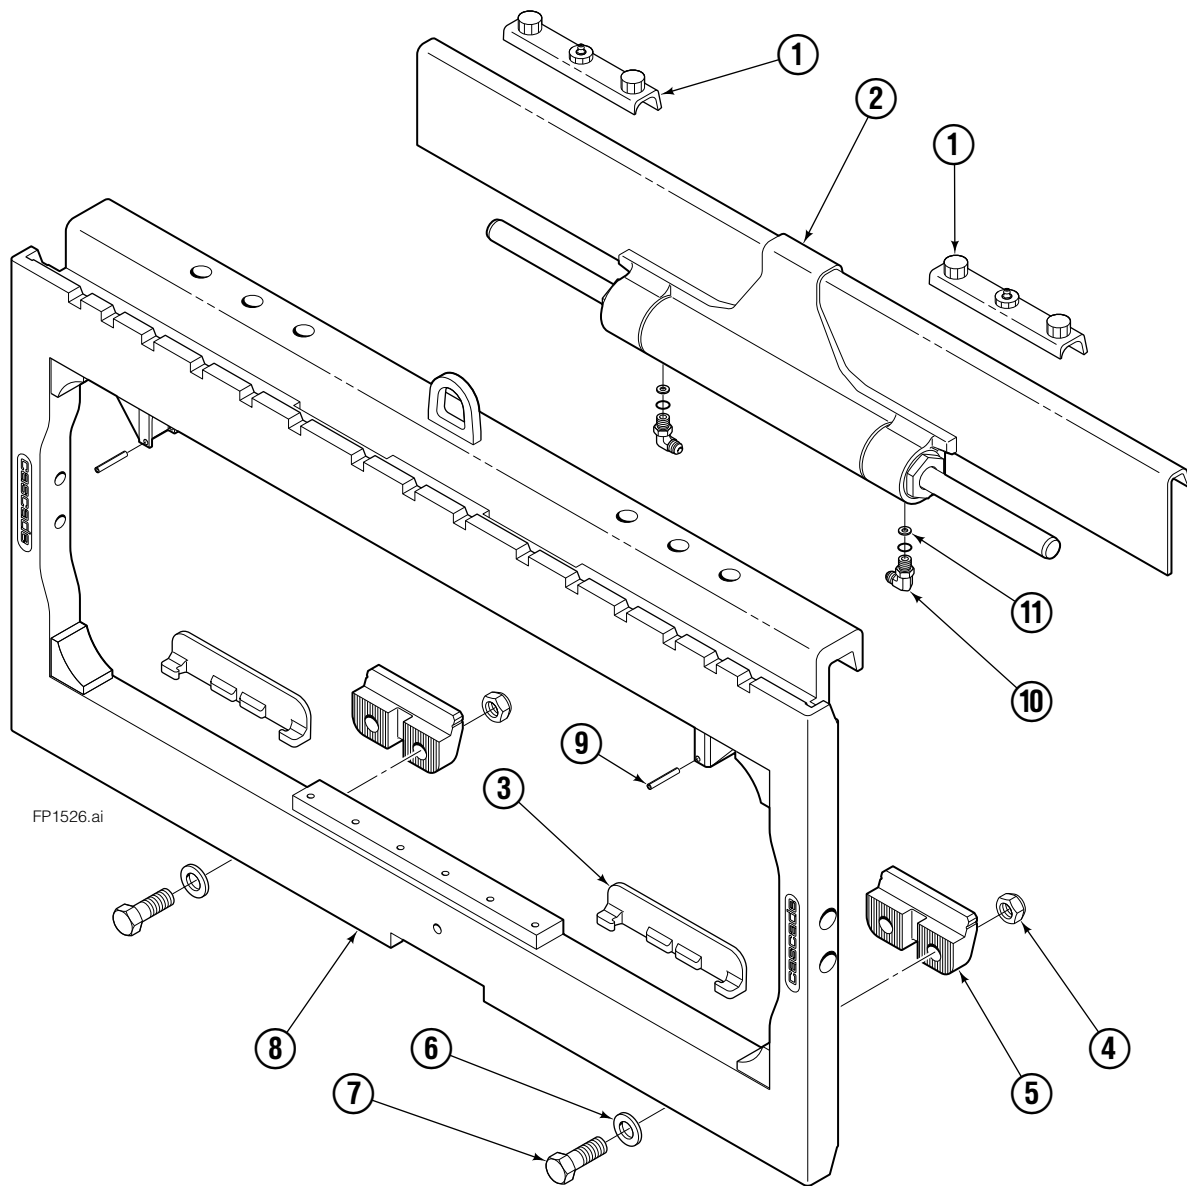

Items that vary by width

120K/150K			
ASSEMBLY PART NO.	REF. NO. 1 ★ CYLINDER SHELL QTY 2	REF. NO. 2 ★ CYLINDER ROD QTY 2	REF. NO. 3 TUBE QTY 2
6804700	6804695	6804698	6804699

REF	QTY	PART NO.	DESCRIPTION
		6069312	Common Parts Group
4	1	6059224	Manifold
5	2	6059395	◆ Fork Carrier, Inner, 122/150/180 mm Fork
6	2	6059301	Fork Carrier, Outer
7	2	424115	Grease Fitting
8	2	6059267	Cylinder Head End
9	2	6042658	Restrictor Fitting
10	4	6059383	Shim
11	2	6059219	Cylinder Retainer
12	8	6059580	O-Ring, Retainer OD ✖
13	2	562132	Rod Seal, Retainer ✖
14	2	562131	Rod Wiper, Retainer ✖
15	4	6059382	Half-Ring Keeper
16	2	6059421	Piston Wear Ring ✖
17	2	6059422	Piston Seal ✖
18	4	6059419	Bearing, Composite
19	4	6059584	Wiper
20	2	6059459	Rod Retainer Plug
21	4	6405531	Capscrew, M12 x 160
22	2	6043332	Fitting, M10 to No.4 JIC ●
23	4	6042689	Fitting, M10 to EO-2 Tube
24	4	769577	Capscrew, M16 x 50 ■
25	4	678992	Lockwasher, M16 ■
26	4	767615	◆ Capscrew, M10 x 25
27	2	6059397	◆ Spacer Bar
28	2	—	Rod Spacer
29	2	8100527	Piston Spacer

★ If cylinder shell or rod needs replacing due to bending damage, order complete Fork Positioner Assembly.

◆ Included in Fork Carrier Assembly 6059395.

✖ Included in Cylinder Service Kit 6081752.

● Included in Fitting Group 6045440.

■ Included in Mounting Kit 6059460.

Reference: SK-8919.1

Sideshift Assembly

150K

REF	QTY	PART NO.	DESCRIPTION	REF	QTY	PART NO.	DESCRIPTION
1	2	6079936	Upper Bearing	7	4	768580	◆ Capscrew, M20 x 60
2	1	6802938	Cylinder ▲	8	1	6804701	Frame
3	2	6057162	Lower Bearing	9	2	7916	Roll Pin
4	4	783800	◆ Nut, M20	10	2	607616	■ Fitting, 6-6
5	2	6083157	◆ Lower Hook	11	2	221733	▼ Restrictor Washer
6	4	215419	◆ Washer, M20				