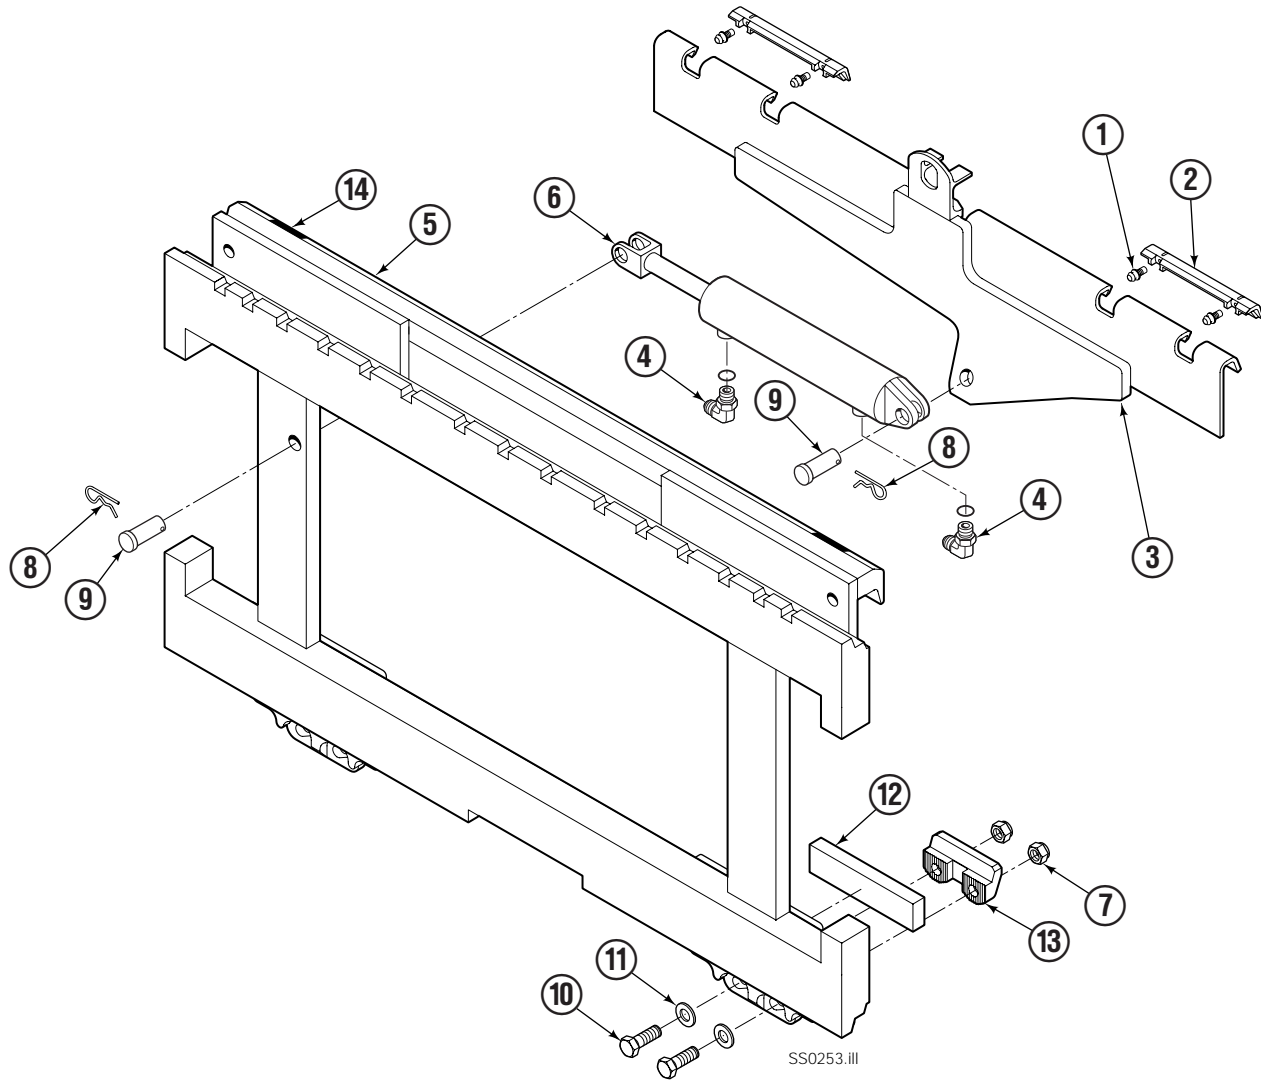

Write: Cascade Corporation, P.O. Box 20187, Portland, OR 97220

Internet: www.cascorp.com

Safety Decals

120D	
PART NO.	DESCRIPTION
679150	'No Step' Decal
221906	'Pinch Point' Decal

Publications

120D	
PART NO.	DESCRIPTION
677487	Service Manual
672715	Operator's Guide
672358	Installation Instructions
680664	'Servicing Cascade Cylinders' – VHS
679929	Tool Catalog
673964	Literature Index Order Form

Sideshifter Group

120D			
REF	QTY	PART NO.	DESCRIPTION
		220672	Sideshift Assembly
1	4	7403	Grease Fitting ▲
2	2	672018	Bearing Segment ▲
3	1	216362	Anchor Bracket
4	2	601676	Fitting, 6-6
5	1	216553	Faceplate ■
6	1	676649	Cylinder Assembly ●
7	4	678990	Nut, M16
8	2	672726	Cotter Pin
9	2	678528	Clevis Pin
10	4	752903	Capscrew, M16 x 45
11	4	667225	Washer
12	2	208350	Lower Bearing
13	2	204186	Lower Hook
14	2	221906	Fork Stop Decal

■ If the faceplate needs replacing, your best value is to order the complete sideshifter assembly.

▲ Included in Service Kit 672022.

● See Cylinder page for parts breakdown.

Reference: S-20028

Sideshift Cylinder