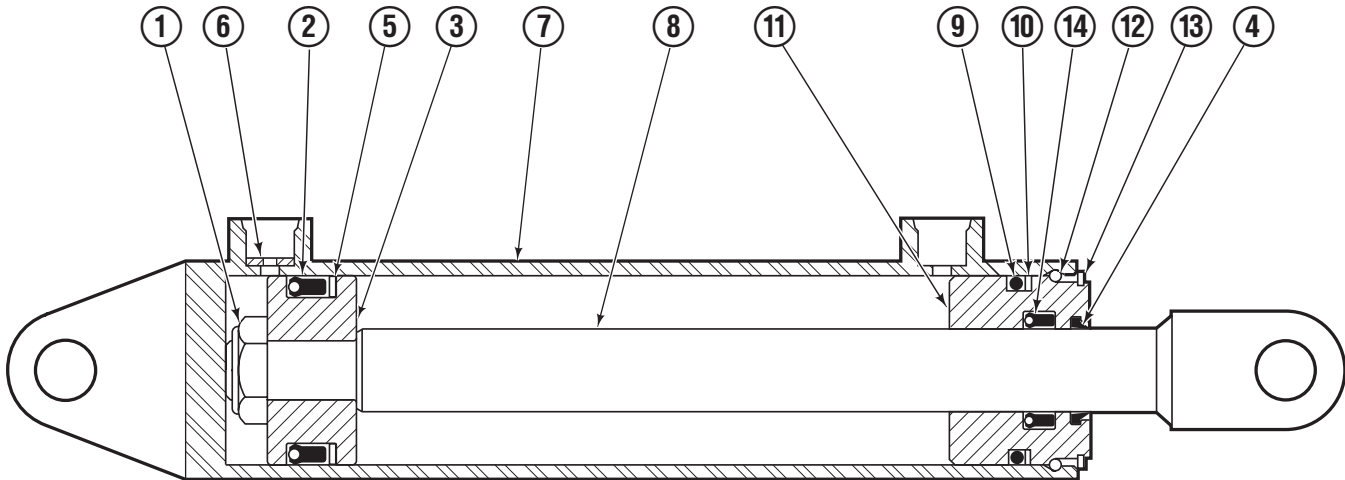

Sideshifter Group

120D			
REF	QTY	PART NO.	DESCRIPTION
		220672	Sideshift Assembly
1	4	7403	Grease Fitting ▲
2	2	672018	Bearing Segment ▲
3	1	216362	Anchor Bracket
4	2	601676	Fitting, 6-6
5	1	216553	Faceplate ■
6	1	676649	Cylinder Assembly ●
7	4	678990	Nut, M16
8	2	672726	Cotter Pin
9	2	678528	Clevis Pin
10	4	752903	Capscrew, M16 x 45
11	4	667225	Washer
12	2	208350	Lower Bearing
13	2	204186	Lower Hook
14	2	221906	Fork Stop Decal

■ If the faceplate needs replacing, your best value is to order the complete sideshifter assembly.

▲ Included in Service Kit 672022.

● See Cylinder page for parts breakdown.

Reference: S-20028

Sideshift Cylinder