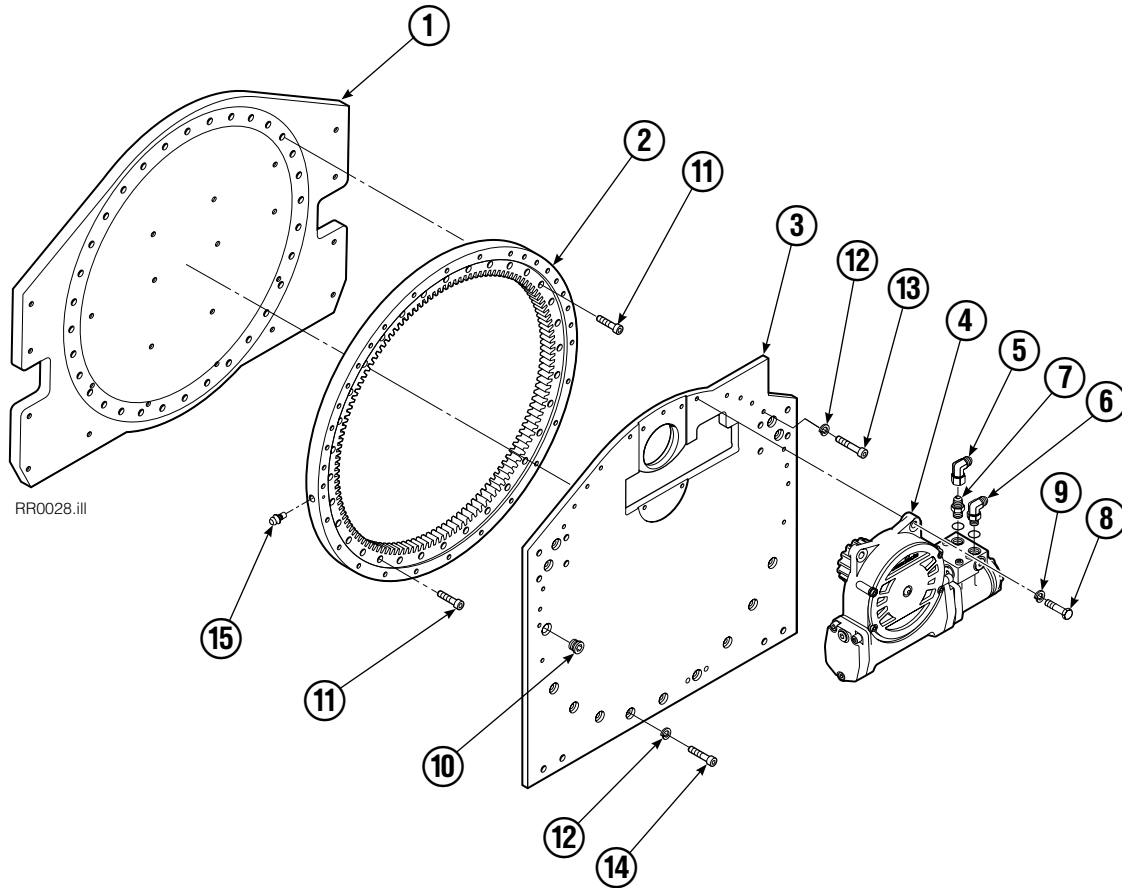

Internet: www.cascorp.com

Safety Decals

REF	QTY	PART NO.	DESCRIPTION
1	1	679150	No Step Decal

Publications

GA0006.eps

PART NO.	DESCRIPTION
672946	Service Manual
672714	Operators Guide
668987	Installation Instructions
679929	Tool Catalog
673964	Literature Index Order Form

Rotator Group

RR0028.ill

REF	QTY	PART NO.	DESCRIPTION
		215078	Frame Group
1	1	213144	Faceplate
2	1	214481	Bearing Assembly
3	1	214555	Baseplate
4	1	675639	Drive Group ▲
5	1	605761	Fitting, 8-8
6	1	601250	Fitting, 8-8
7	1	601377	Fitting, 8-8
8	4	763021	Capscrew, M12 x 30
9	4	6290	Lockwasher, 1/2
10	1	664071	Plug
11	32	768828	Capscrew, M12 x 45
12	32	681473	Washer, M12
13	19	213633	Capscrew, M12 x 55
14	13	206174	Capscrew, M12 x 45
15	1	7401	Grease Fitting