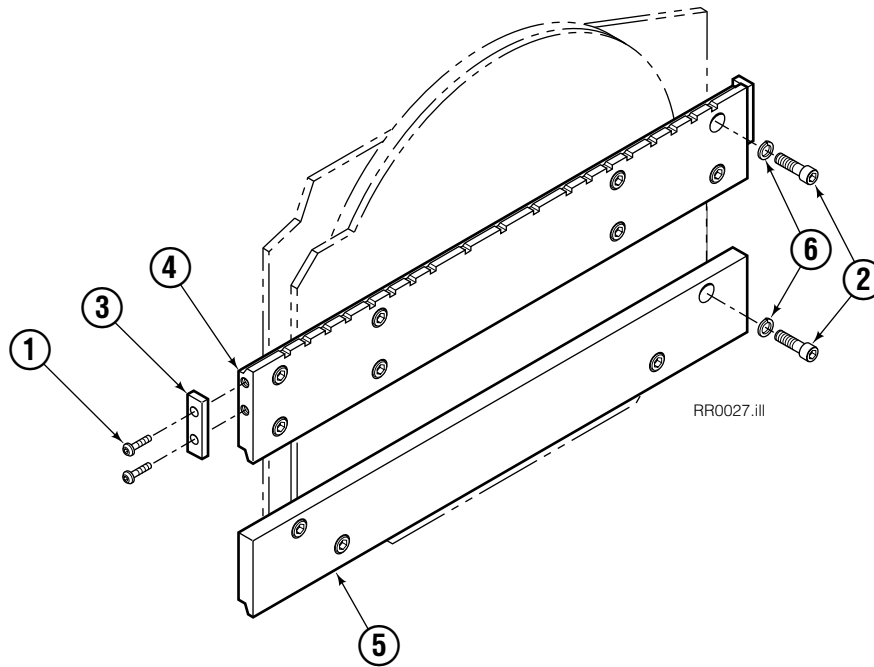

Fork Bar Group

120D					
REF	QTY	49 in. PART NO.	61 in. PART NO.	73 in. PART NO.	DESCRIPTION
		206780	206781	206782	Fork Bar Group
1	4	4880	4880	4880	Capscrew, 1/2 NC x 1.0 GR8
2	24	681248	681248	681248	Capscrew
3	2	622148	622148	622148	Keeper
4	1	681242	681243	681244	Upper Bar
5	1	681245	681246	681247	Lower Bar
6	4	6290	6290	6290	Lockwasher, 3/4 ID