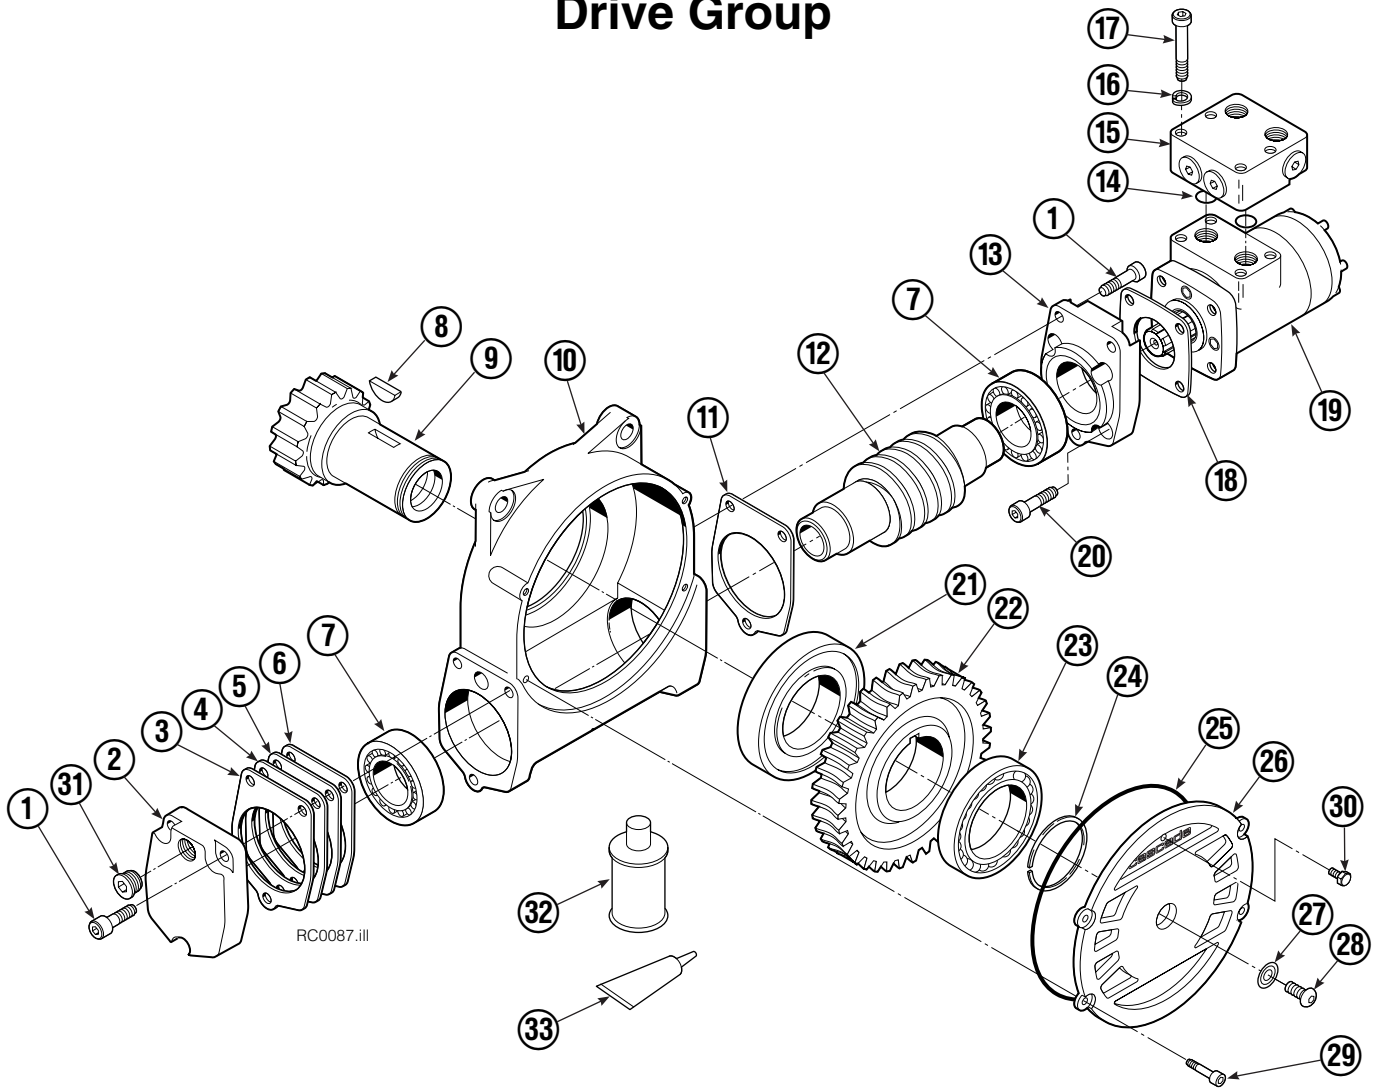

Drive Group

REF	QTY	PART NO.	DESCRIPTION	REF	QTY	PART NO.	DESCRIPTION
		675639	Drive Group with Motor	19	1	206392	Drive Motor ▲
	■	675633	Drive Group without Motor	20	4	4468	Capscrew, 3/8 NC x .75 GR8
1	6	769570	Capscrew, M12 x 25	21	1	670580	Bearing
2	1	676855	Cover	22	1	675609	Worm Gear
3	●	674513	Shim - .005" (blue)	23	1	670581	Bearing
4	●	670574	Shim - .010" (brown)	24	1	7214	Snap Ring
5	●	671757	Shim - .015" (pink)	25	1	643423	O-Ring
6	●	671758	Shim - .020" (yellow)	26	1	775552	Cover
7	2	670579	Bearing	27	1	603680	Seal
8	1	670582	Key	28	1	783608	Capscrew, 3/8 NC x .50 GR8
9	1	670556	Pinion	29	4	200882	Capscrew, M12 x 20
10	1	775551	Housing	30	1	644010	Relief Fitting
11	1	686465	Gasket	31	1	604510	Fitting, 6
12	1	675608	Worm	32	1	656300	Gear Box Lube - 48 oz.
13	1	775553	Adapter	33	1	668184	Sealant
14	2	2705	Seal	34		670578	Shim Service Kit (items 3-6,11,25 & 33)
15	1	670549	Check Valve			675637	Bearing Service Kit (items 21 & 34)
16	4	6444	Lockwasher			675638	Bearing Service Kit (items 7 & 34)
17	4	607059	Capscrew, 5/16 NC			206394	Motor Kit (items 11,14,18,19 & 33)
18	1	670575	Gasket				

■ Includes all items except 14,15,17 and 18.

● Quantity as required.

▲ See Drive Motor page for parts breakdown.

Reference: 675639 (Common Parts 675627, SK-5032.)

675633 (Sub Assy 220335, Common Parts 795490, SKN-5527)