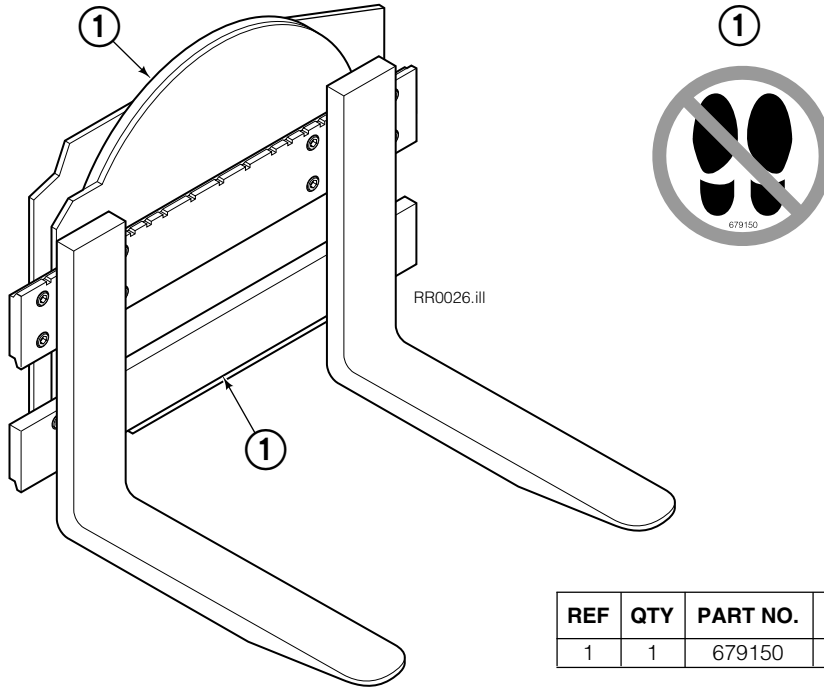

Safety Decals

REF	QTY	PART NO.	DESCRIPTION
1	1	679150	No Step Decal